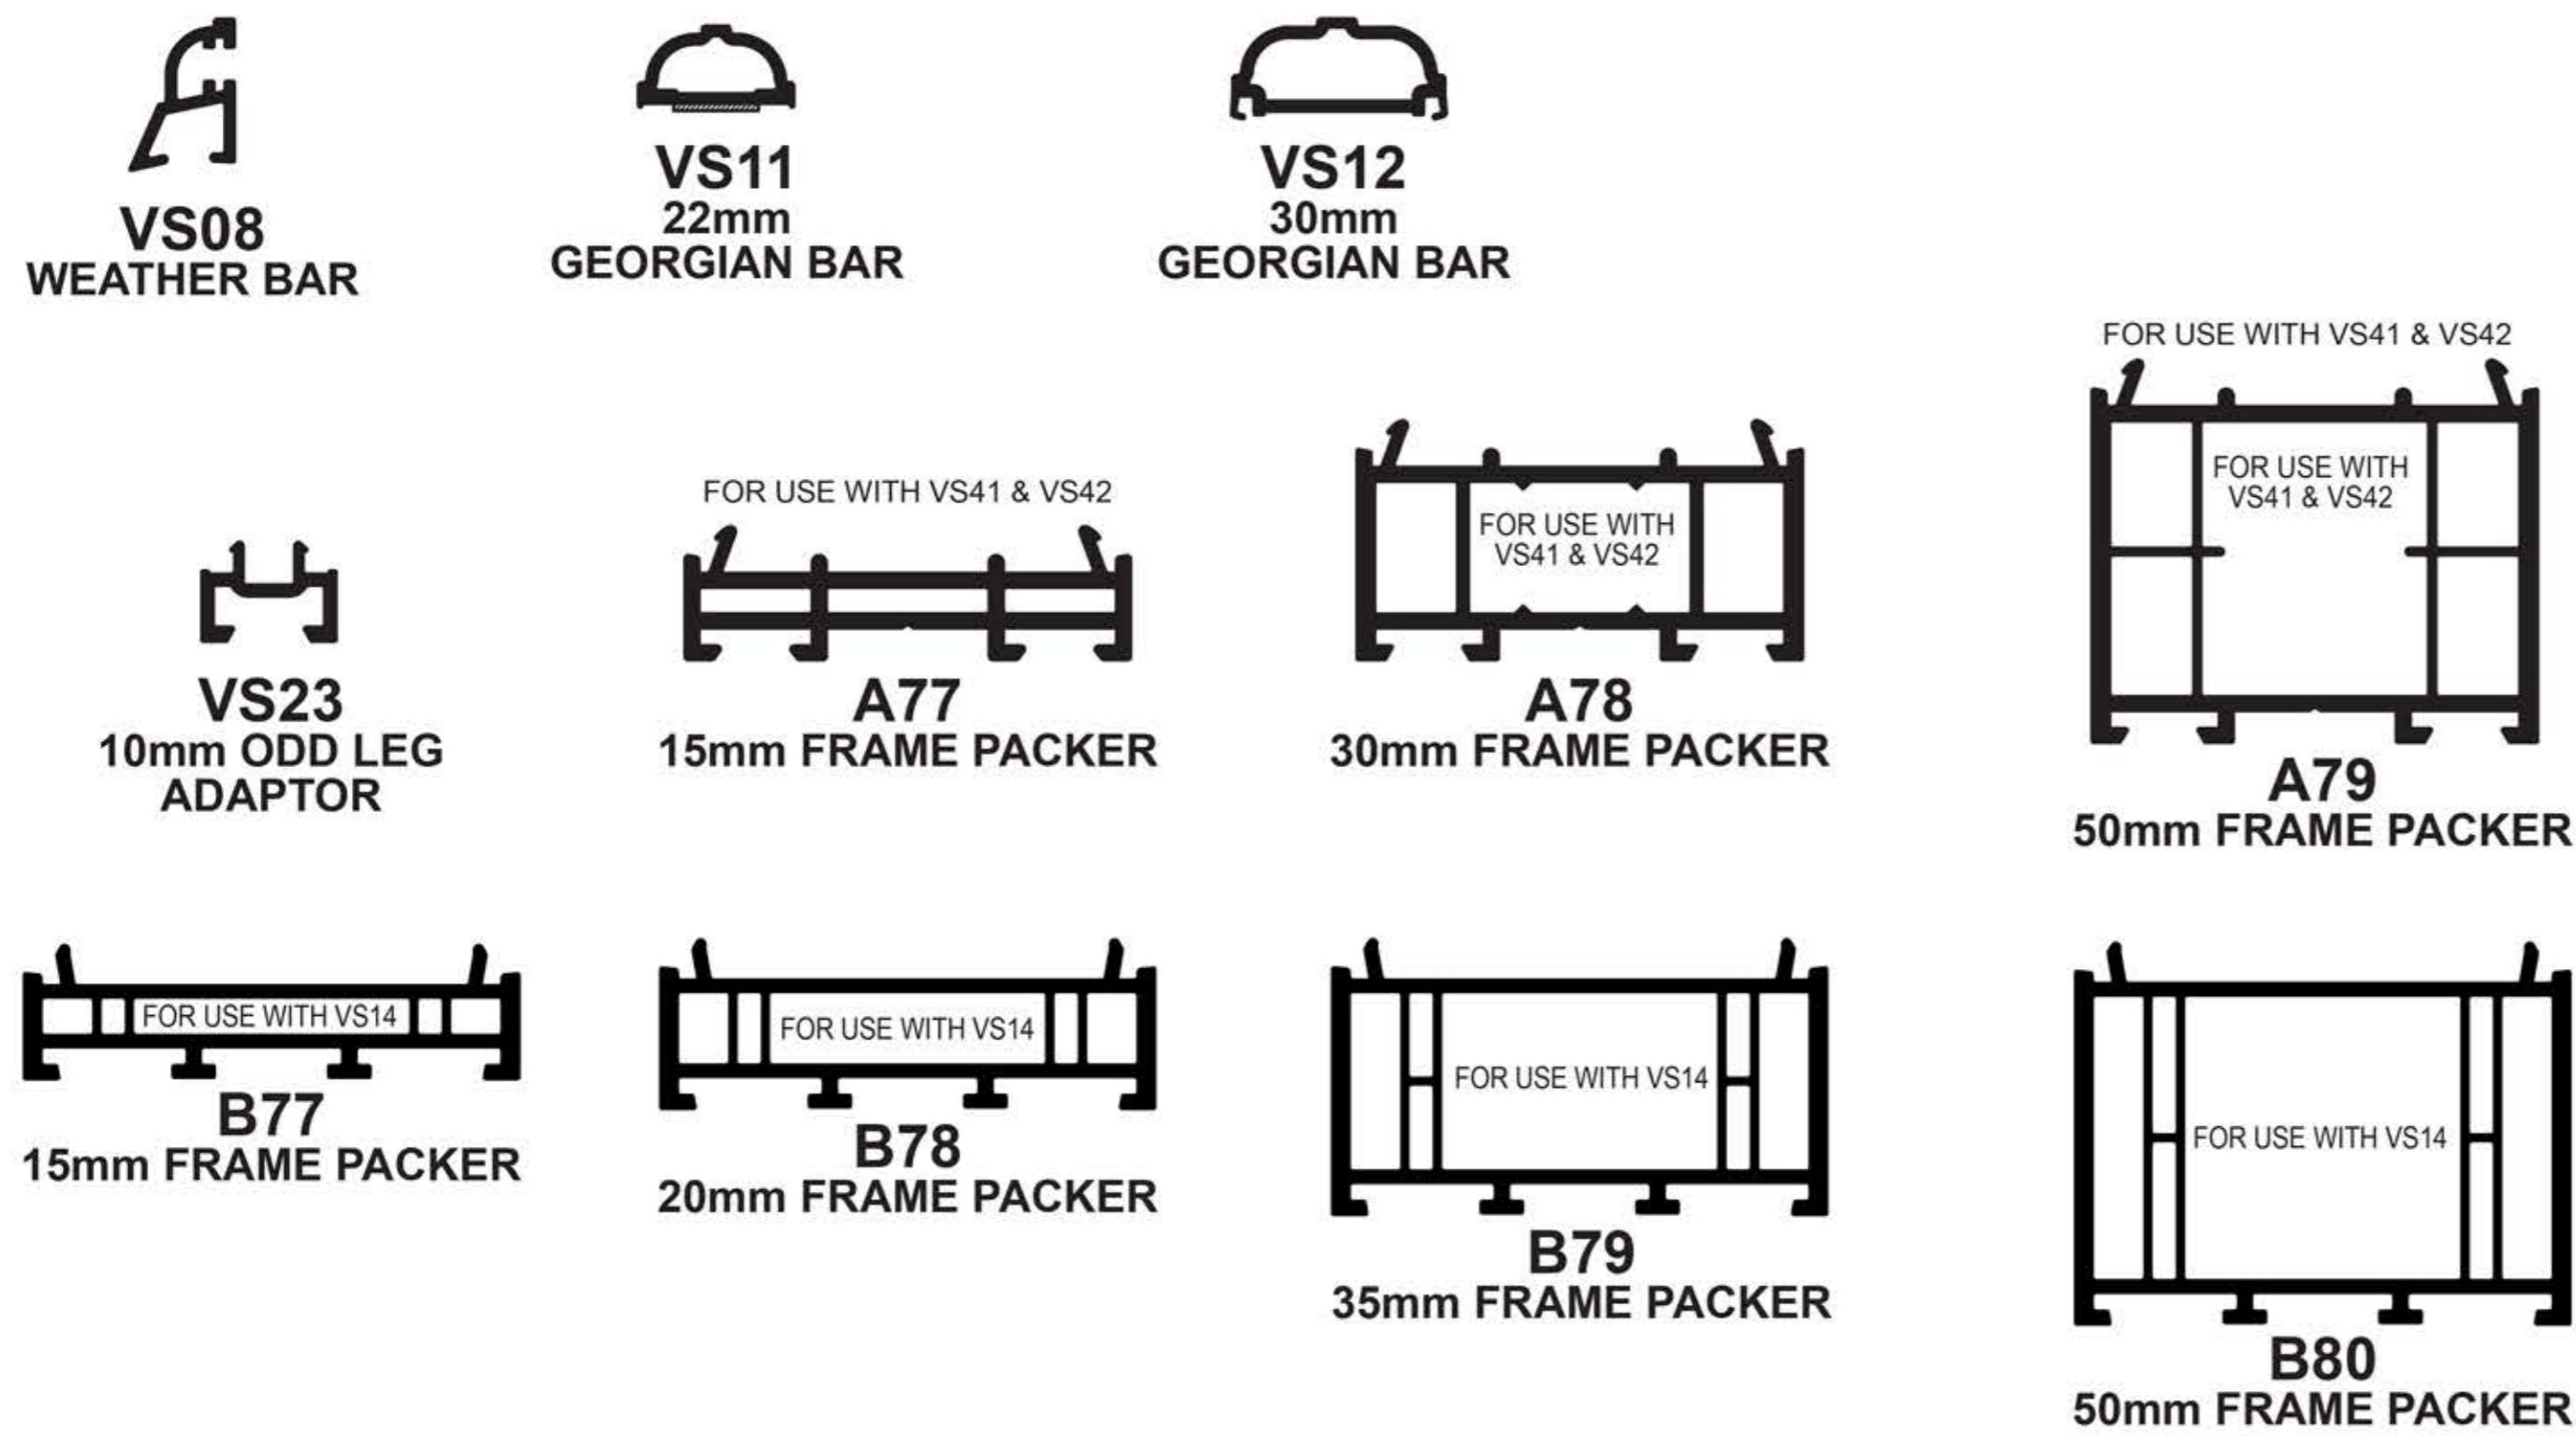

Vertical Slider

MAIN PROFILES & REINFORCEMENTS

GLAZING BEAD

ANCILLARY PROFILES

ANCILLARY COMPONENTS