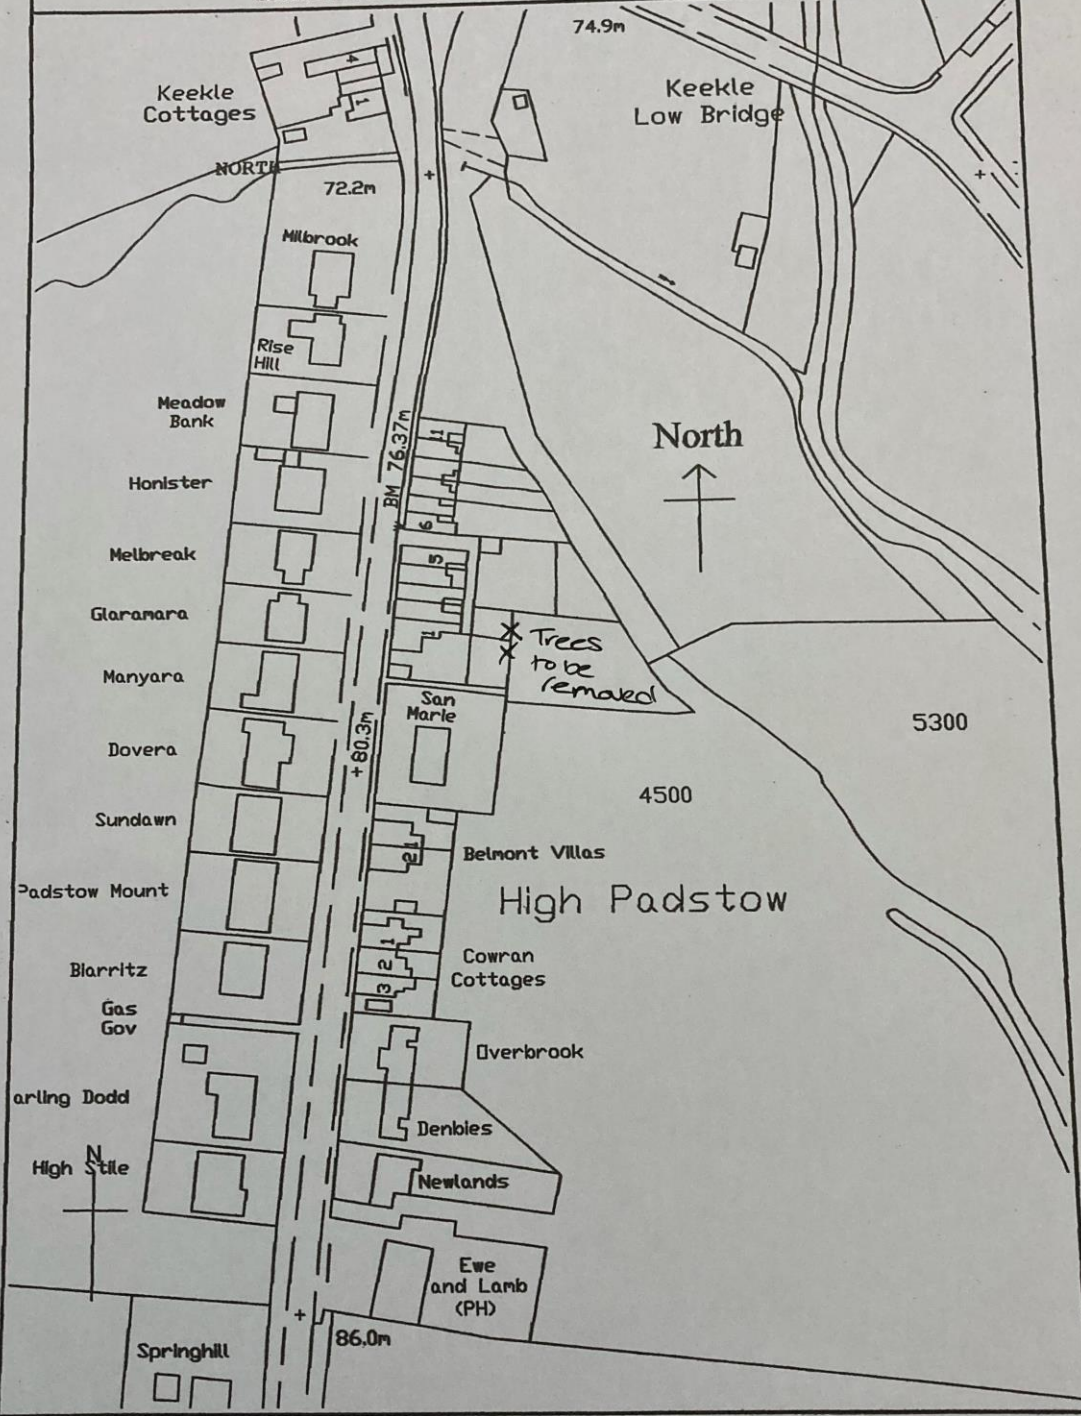

Location No.1 Low Padstow, Cleator Moor. scale 1:1250

This drawing is for the sole purpose of obtaining copeland borough council planning approval 11250