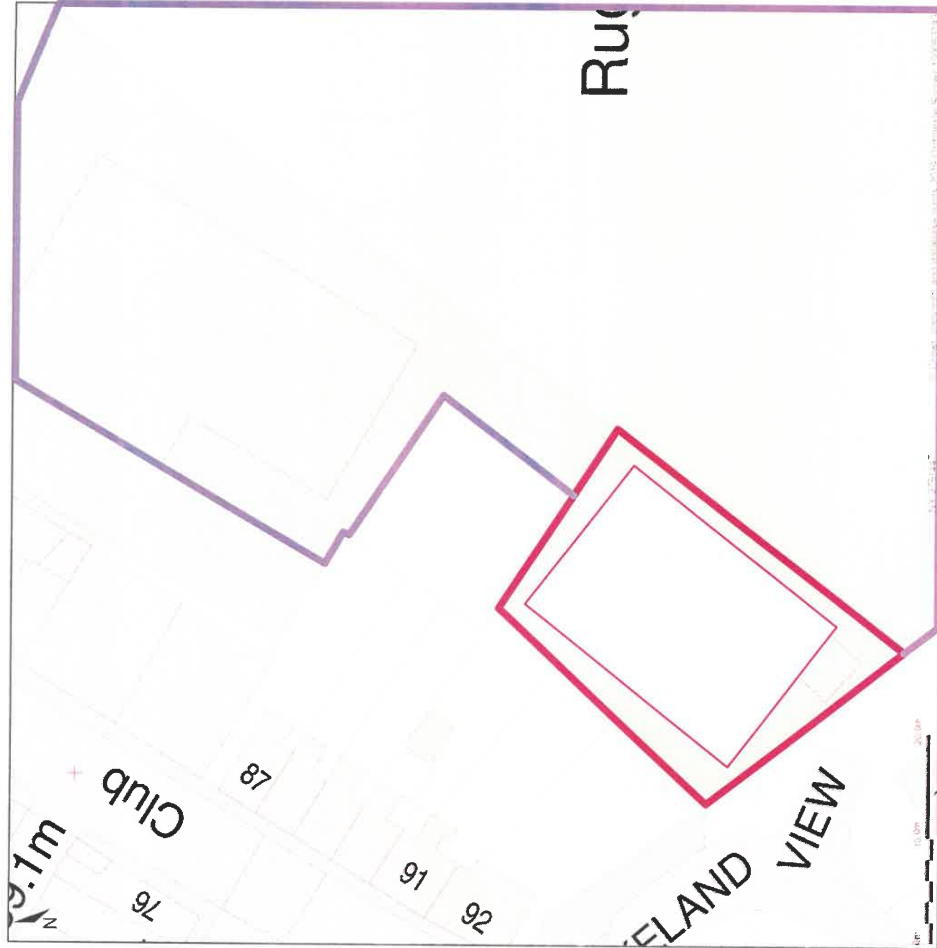

Wath\_Brow Hornets R.L.F.C., Cleator, Cumbria, CA23 3EW

Black Plan shows area bounded by 502706.56; 514426.92 522796.56; 514516.82, at a scale of 1:500, OSGidRef: NY 2751447. The representation of a road, track or path is no evidence of a right of way. The representation of features as lines is no evidence of a property boundary.

Produced on 14 May 2019 from the Ordnance Survey National Geographic Database and incorporating surveyed revision available at the date. Restriction in whole or part is prohibited without the prior permission of Ordnance Survey. © Crown copyright 2019. Supplied by www.buyaplan.co.uk a licensed Ordnance Survey partner (100050143). Unique plan reference #3043868-25854

Wath\_Brow Hornets R.L.F.C., Cleator, Cumbria, CA23 3EW

Black Plan shows area bounded by 502685.55; 514451.93 232895.55; 514561.33, at a scale of 1:1250, OSGidRef: NY 2761446. The representation of a road, track or path is no evidence of a right of way. The representation of features as lines is no evidence of a property boundary.