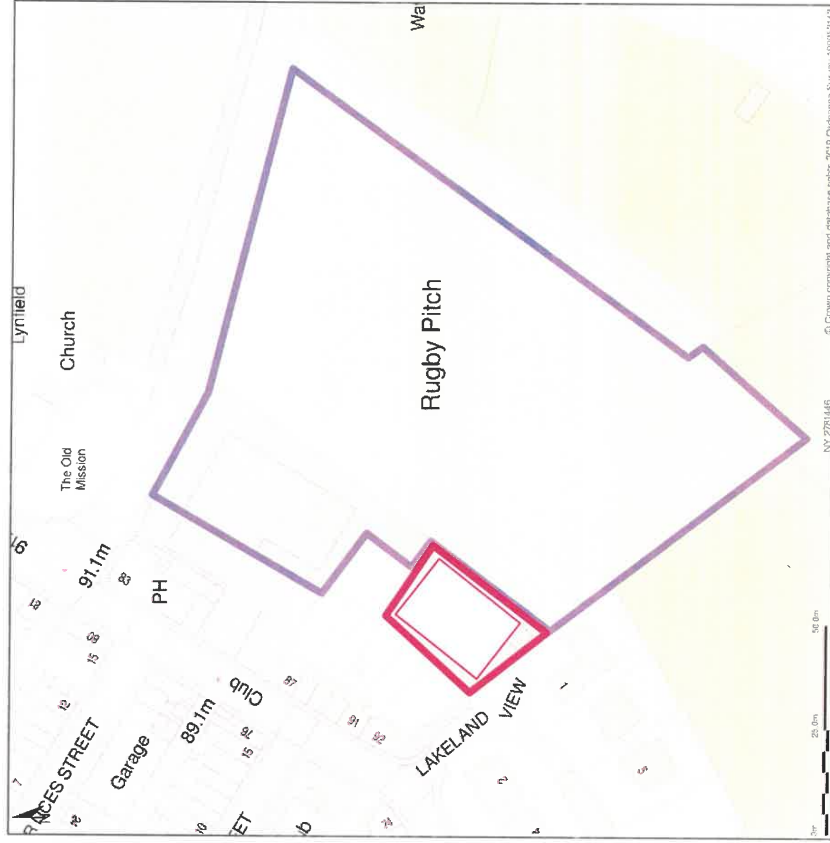

Wath\_Brow Hornets R.L.F.C., Cleator, Cumbria, CA23 3EW

Black Plan shows area bounded by 502706.56; 514426.92 522796.56; 514516.82, at a scale of 1:500, OSGidRef: NY 2751447. The representation of a road, track or path is no evidence of a right of way. The representation of features as lines is no evidence of a property boundary.

Produced on 14 May 2019 from the Ordnance Survey National Geographic Database and incorporating surveyed revision available at the date. Restriction in whole or part is prohibited without the prior permission of Ordnance Survey. © Crown copyright 2019. Supplied by www.buyaplan.co.uk a licensed Ordnance Survey partner (100050143). Unique plan reference #3043868-25854

Wath\_Brow Hornets R.L.F.C., Cleator, Cumbria, CA23 3EW

Black Plan shows area bounded by 502685.55; 514451.93 232895.55; 514561.33, at a scale of 1:1250, OSGidRef: NY 2761446. The representation of a road, track or path is no evidence of a right of way. The representation of features as lines is no evidence of a property boundary.