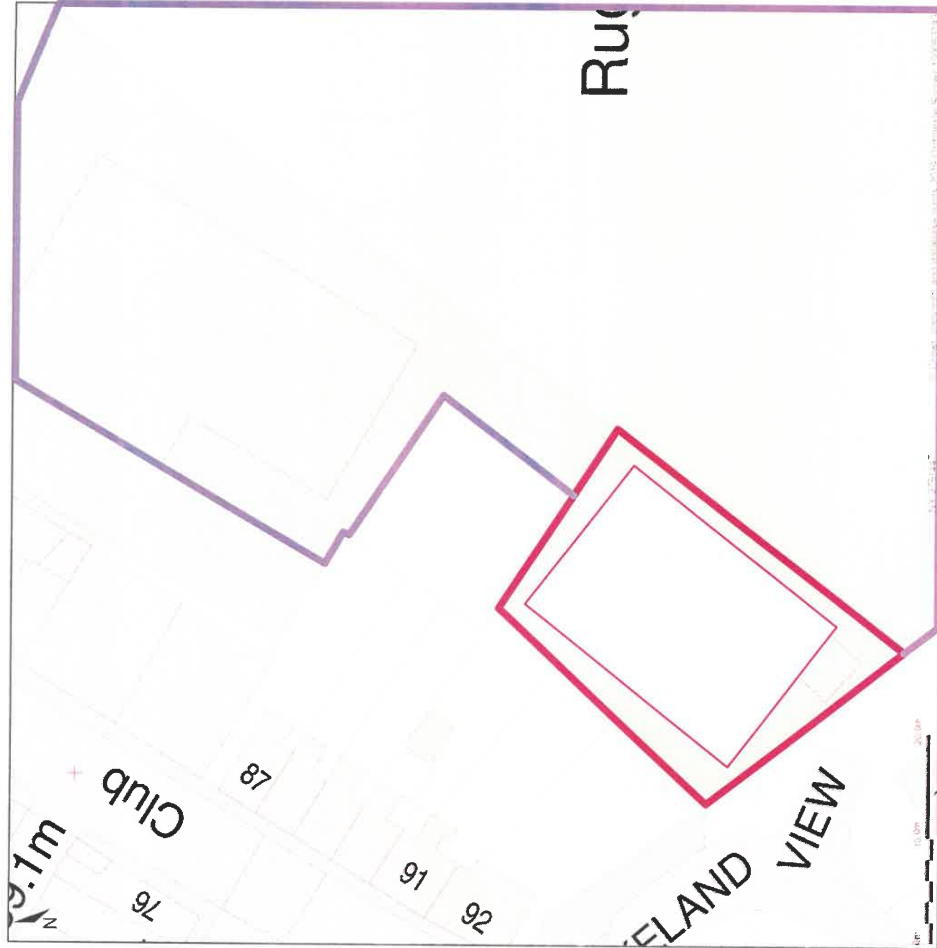

Wath\_Brow Hornets R.L.F.C., Cleator, Cumbria, CA23 3EW

Black Plan shows area bounded by 502706.56; 514426.92 522796.56; 514516.82, at a scale of 1:500, OSGidRef: NY 2751447. The representation of a road, track or path is no evidence of a right of way. The representation of features as lines is no evidence of a property boundary.

Produced on 14 May 2019 from the Ordnance Survey National Geographic Database and incorporating surveyed revision available at the date. Restriction in whole or part is prohibited without the prior permission of Ordnance Survey. © Crown copyright 2019. Supplied by www.buyaplan.co.uk a licensed Ordnance Survey partner (100000143). Unique plan reference #3043868-226934

Wath\_Brow Hornets R.L.F.C., Cleator, Cumbria, CA23 3EW

Site Plan shows area bounded by 502685.55; 514451.93 232895.55; 514561.33, at a scale of 1:1250, OSGidRef: NY 2761446. The representation of a road, track or path is no evidence of a right of way. The representation of features as lines is no evidence of a property boundary.