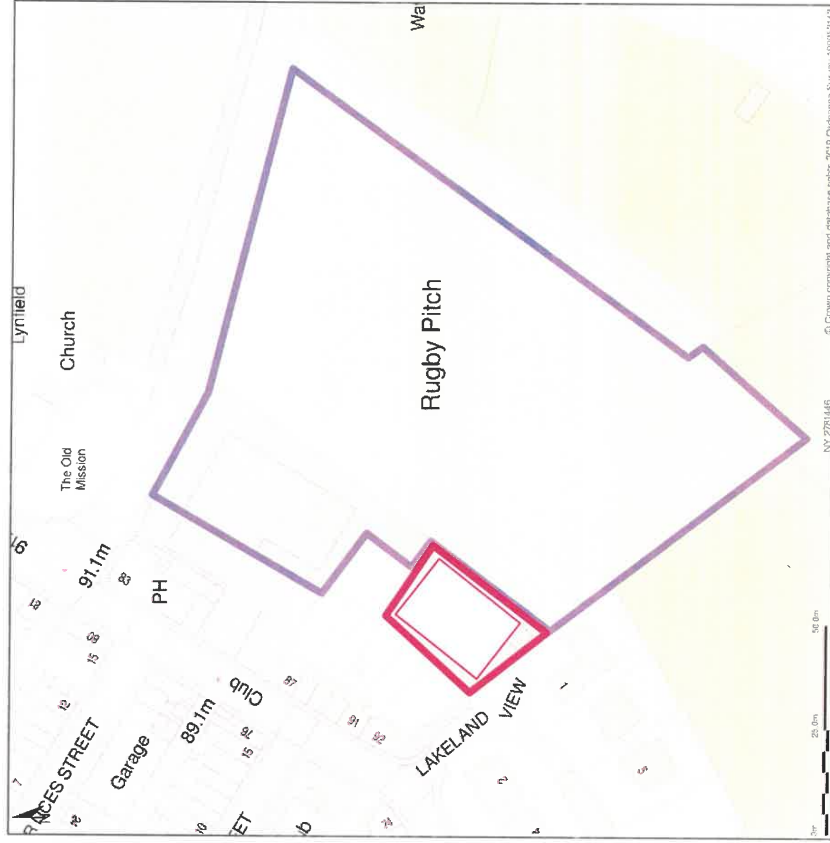

Wath\_Brow Hornets R.L.F.C., Cleator, Cumbria, CA23 3EW

Black Plan shows area bounded by 502706.56; 514426.92 522796.56; 514516.82, at a scale of 1:500, OSGidRef: NY 2751447. The representation of a road, track or path is no evidence of a right of way. The representation of features as lines is no evidence of a property boundary.

Produced on 14 May 2019 from the Ordnance Survey National Geographic Database and incorporating surveyed revision available at the date. Restriction in whole or part is prohibited without the prior permission of Ordnance Survey. © Crown copyright 2019. Supplied by www.buyaplan.co.uk a licensed Ordnance Survey partner (100000143). Unique plan reference #3043868-226934

Wath\_Brow Hornets R.L.F.C., Cleator, Cumbria, CA23 3EW

Site Plan shows area bounded by 502685.55; 514451.93 232895.55; 514561.33, at a scale of 1:1250, OSGidRef: NY 2761446. The representation of a road, track or path is no evidence of a right of way. The representation of features as lines is no evidence of a property boundary.