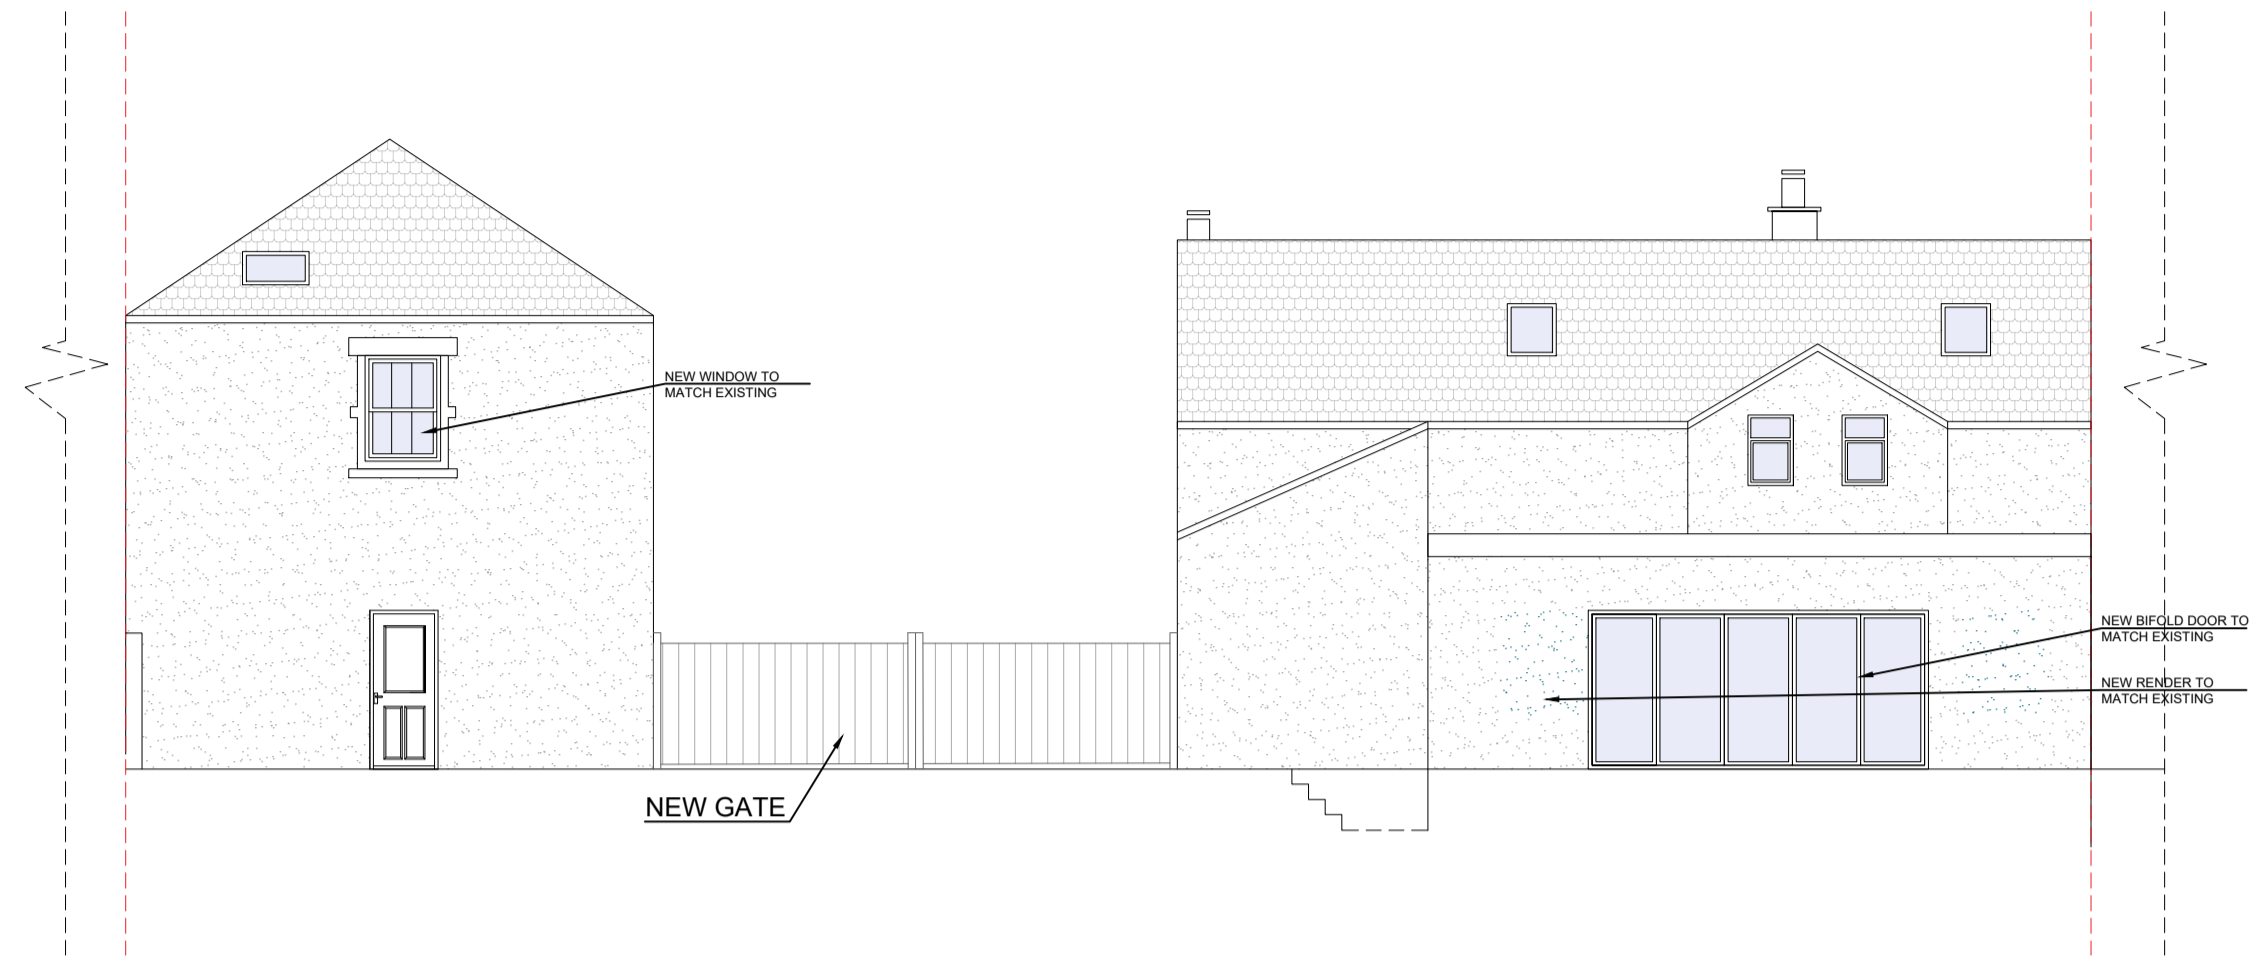

Proposed North Elevation