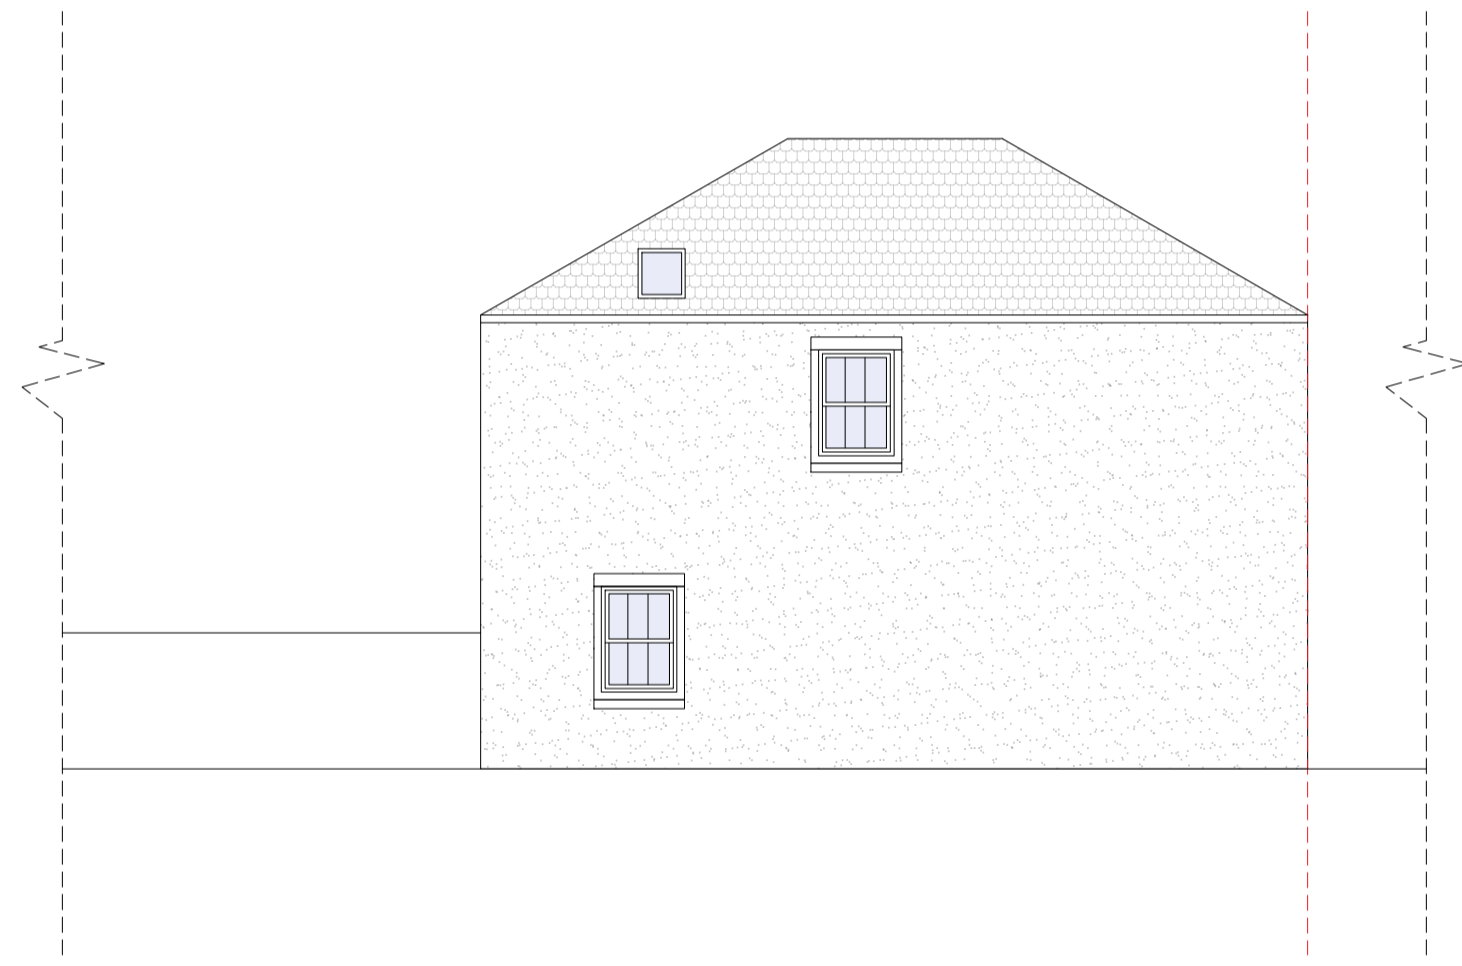

Proposed East Elevation (The Hotel Block)