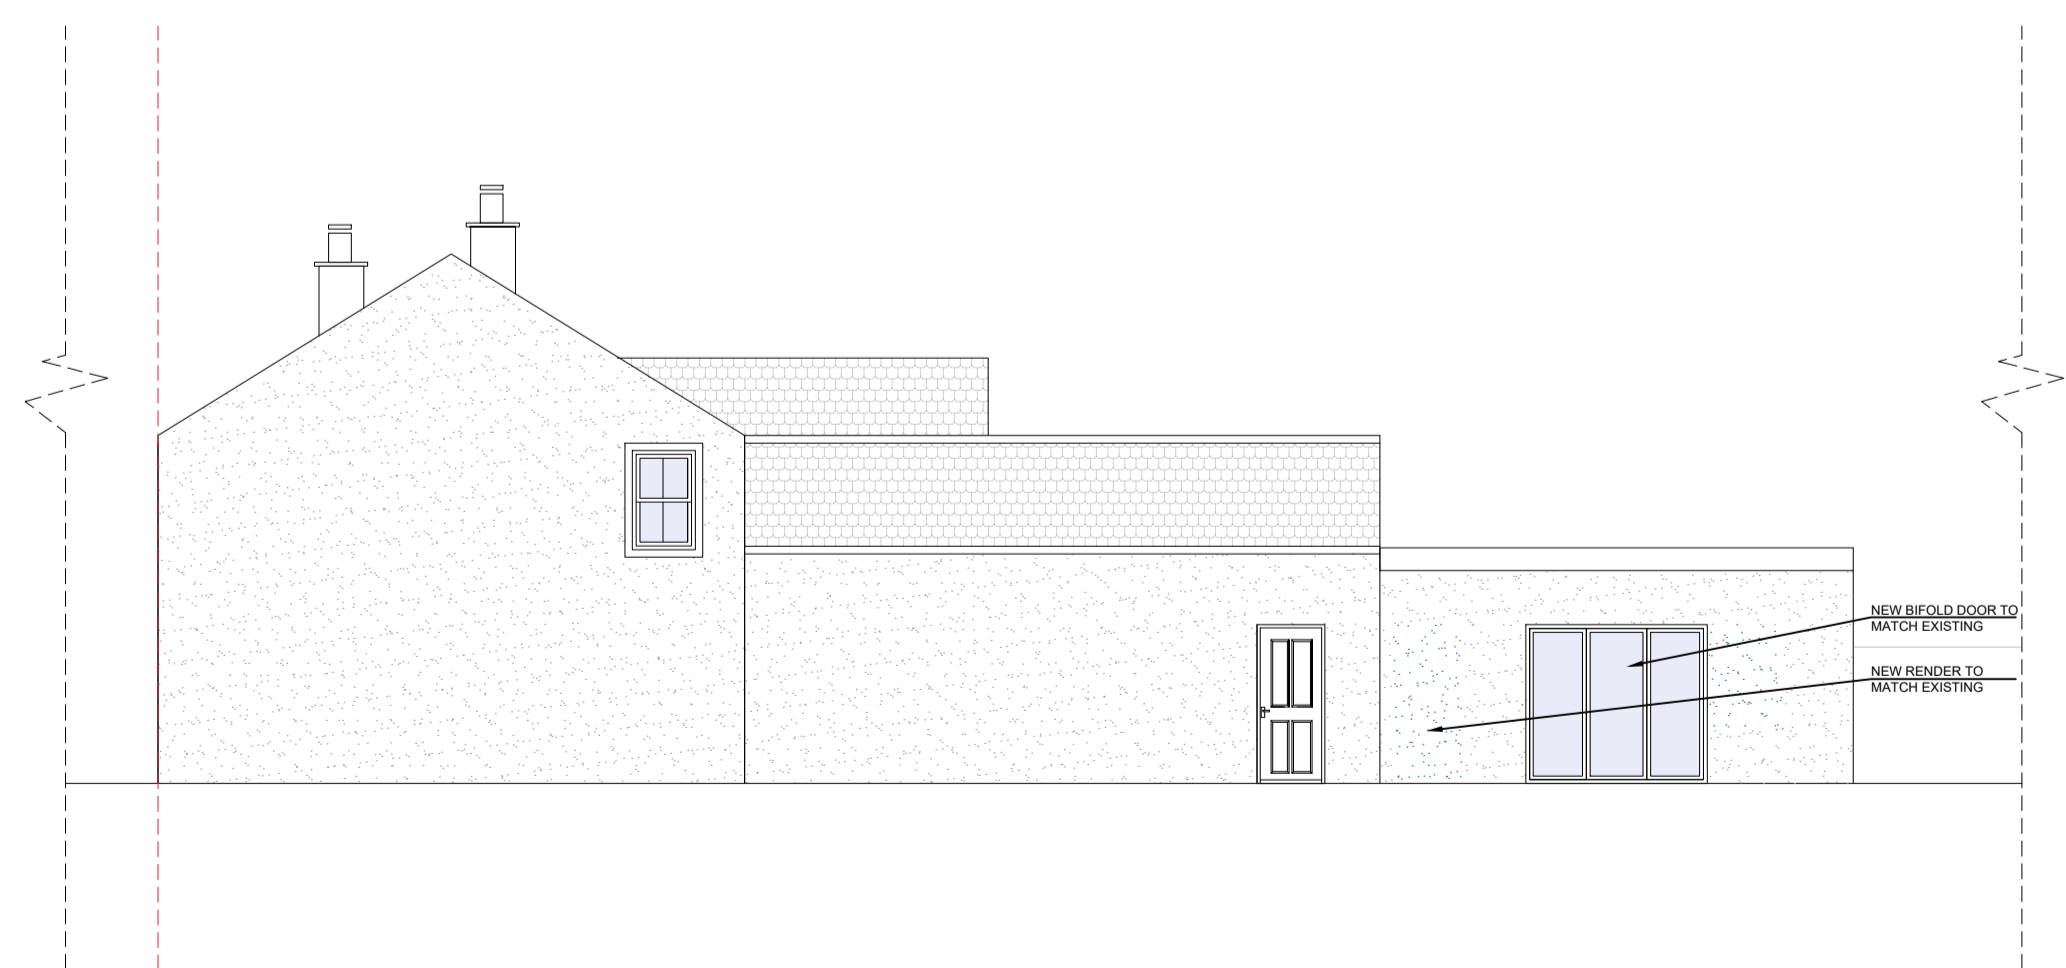

Proposed West Elevation (The Pub and Restaurant Block)

Drawing Name		Proposed Elevations	
Project Address			
The Royal Road, Nursery Road, Beckermat, CA21 2XB			
Scale	1/100 at A1	Date	06.09.2023
Designer	DG	Revision	V2