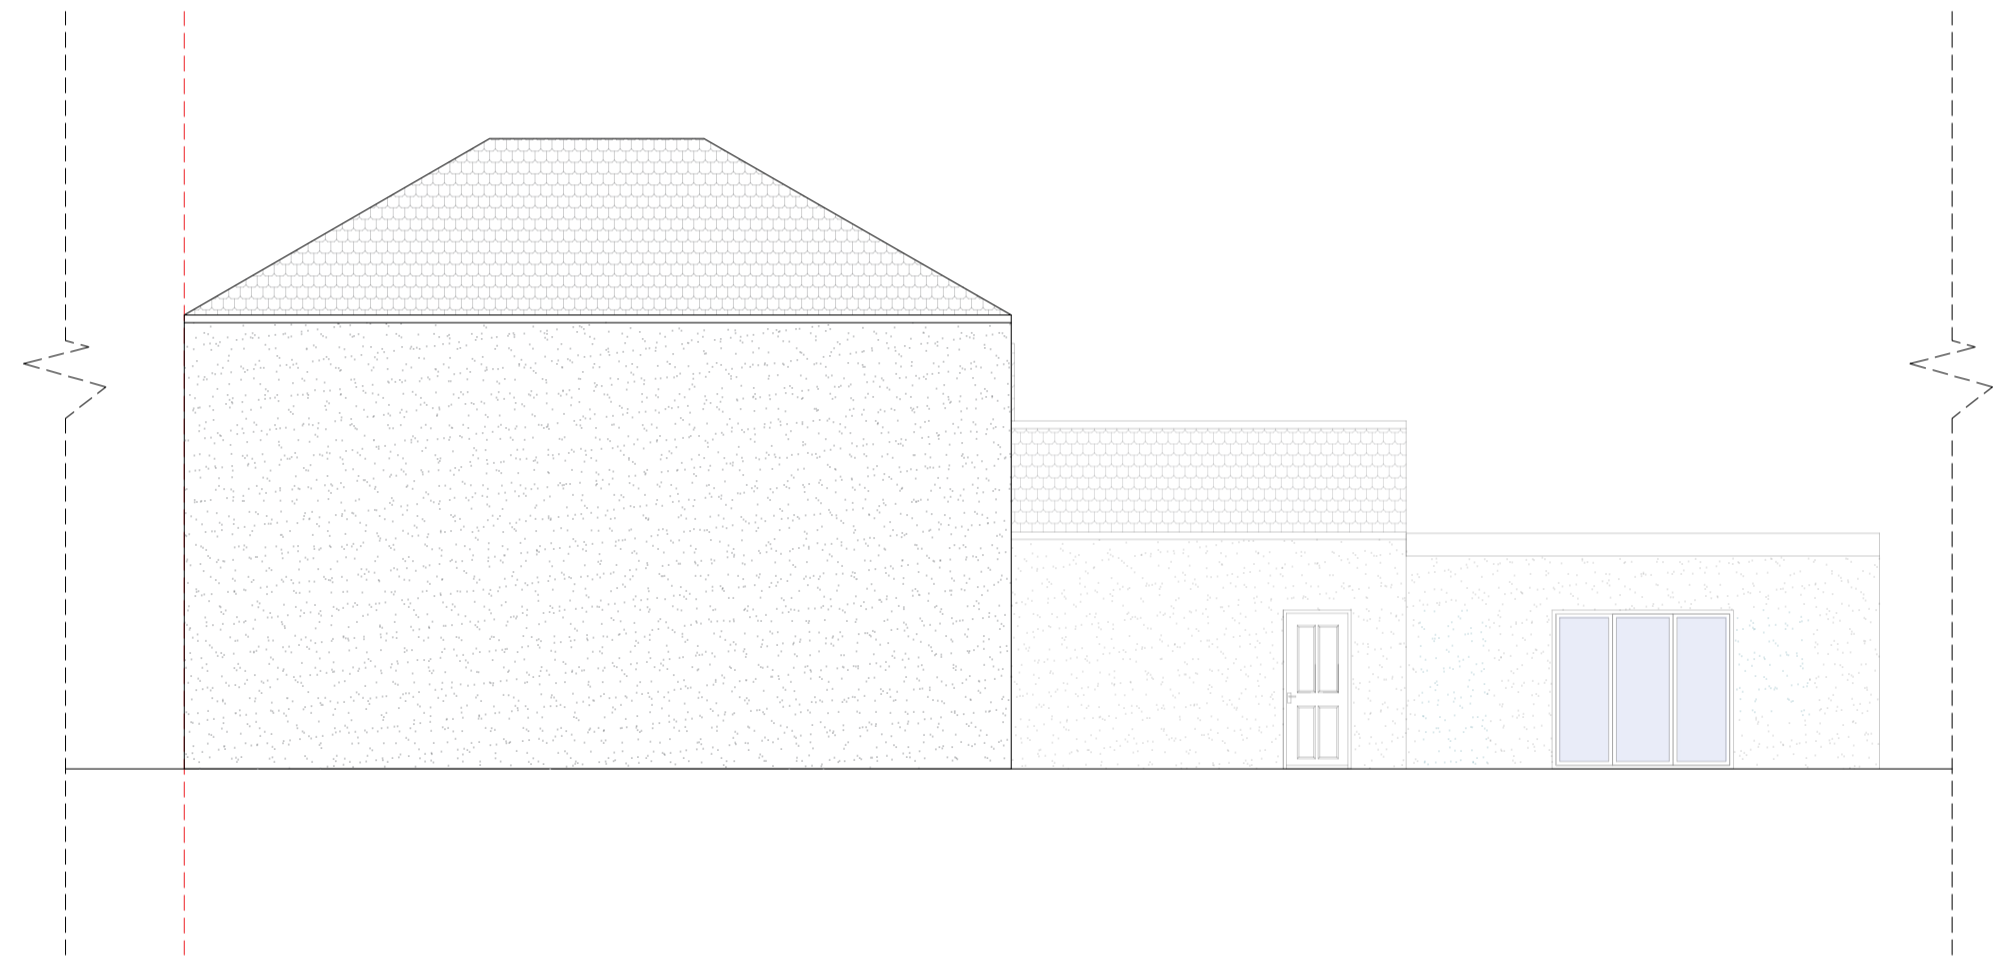

Proposed West Elevation (The Hotel Block)