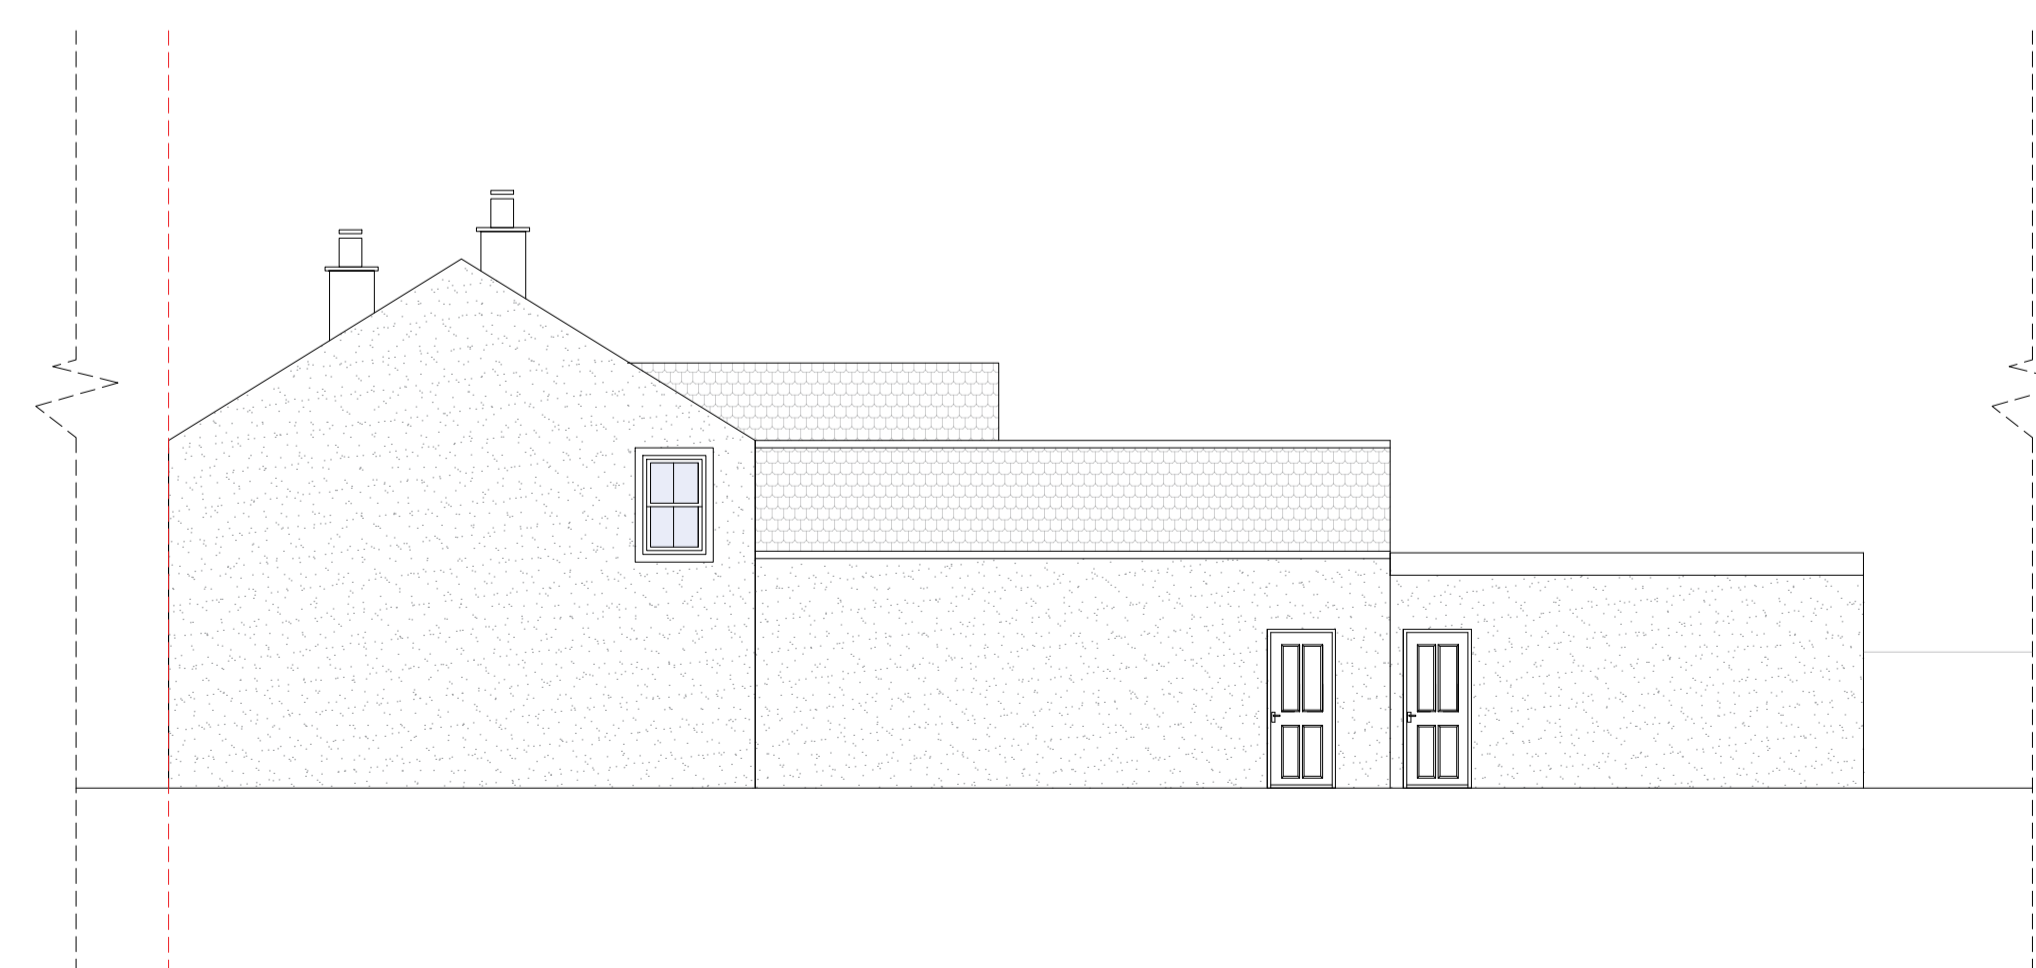

Existing South Elevation

Existing North Elevation

Existing East Elevation (The Hotel Block)

Existing West Elevation (The Hotel Block)

Existing East Elevation (The Pub and Restaurant Block)

Existing West Elevation (The Pub and Restaurant Block)

Drawing Name	
Existing Elevations	
Project Address	
The Royal Road, Nursery Road, Beckermot, CA21 2XB	
Scale	Date
1/100 at A1	06.09.2023
Designer	Revision
DG	V2
Drawing No.	
TheRoyalRoad_ExistingElevations_V2	