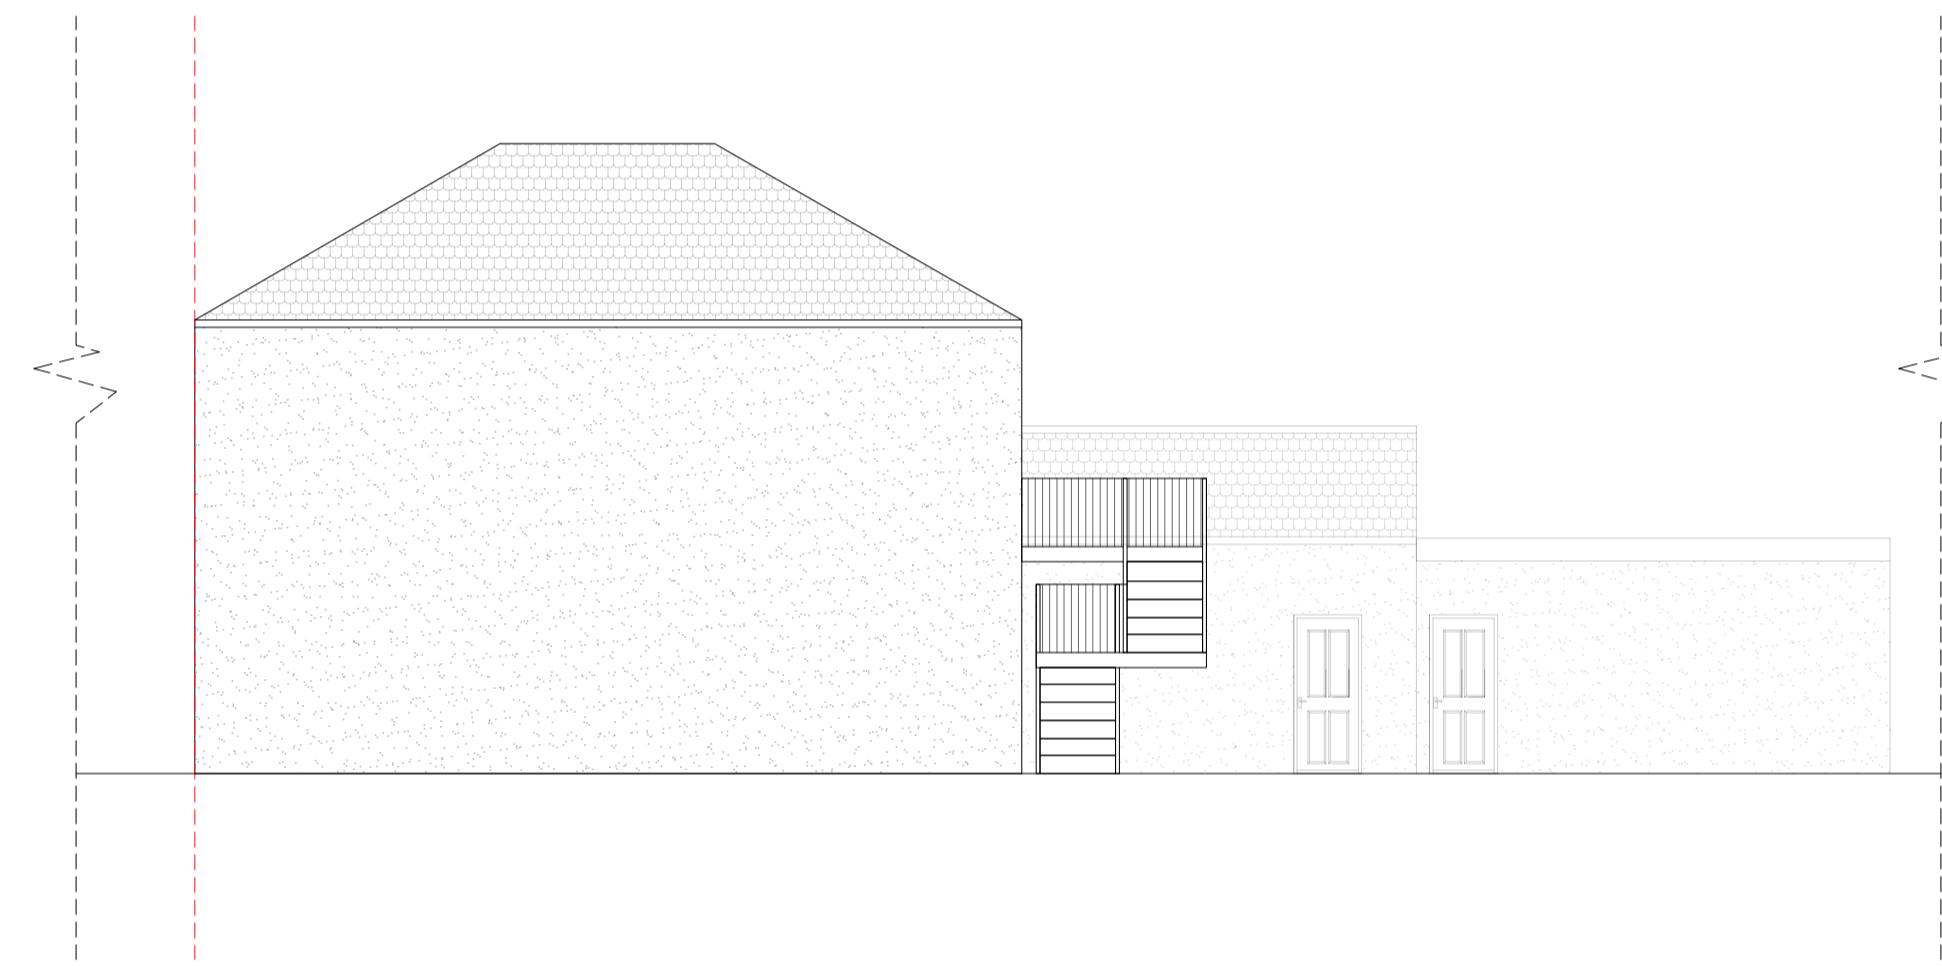

Existing South Elevation

Existing North Elevation

Existing East Elevation (The Hotel Block)

Existing West Elevation (The Hotel Block)

Existing East Elevation (The Pub and Restaurant Block)

Existing West Elevation (The Pub and Restaurant Block)

Drawing Name	
Existing Elevations	
Project Address	
The Royal Road, Nursery Road, Beckermot, CA21 2XB	
Scale	Date
1/100 at A1	06.09.2023
Designer	Revision
DG	V2
Drawing No.	
TheRoyalRoad_ExistingElevations_V2	