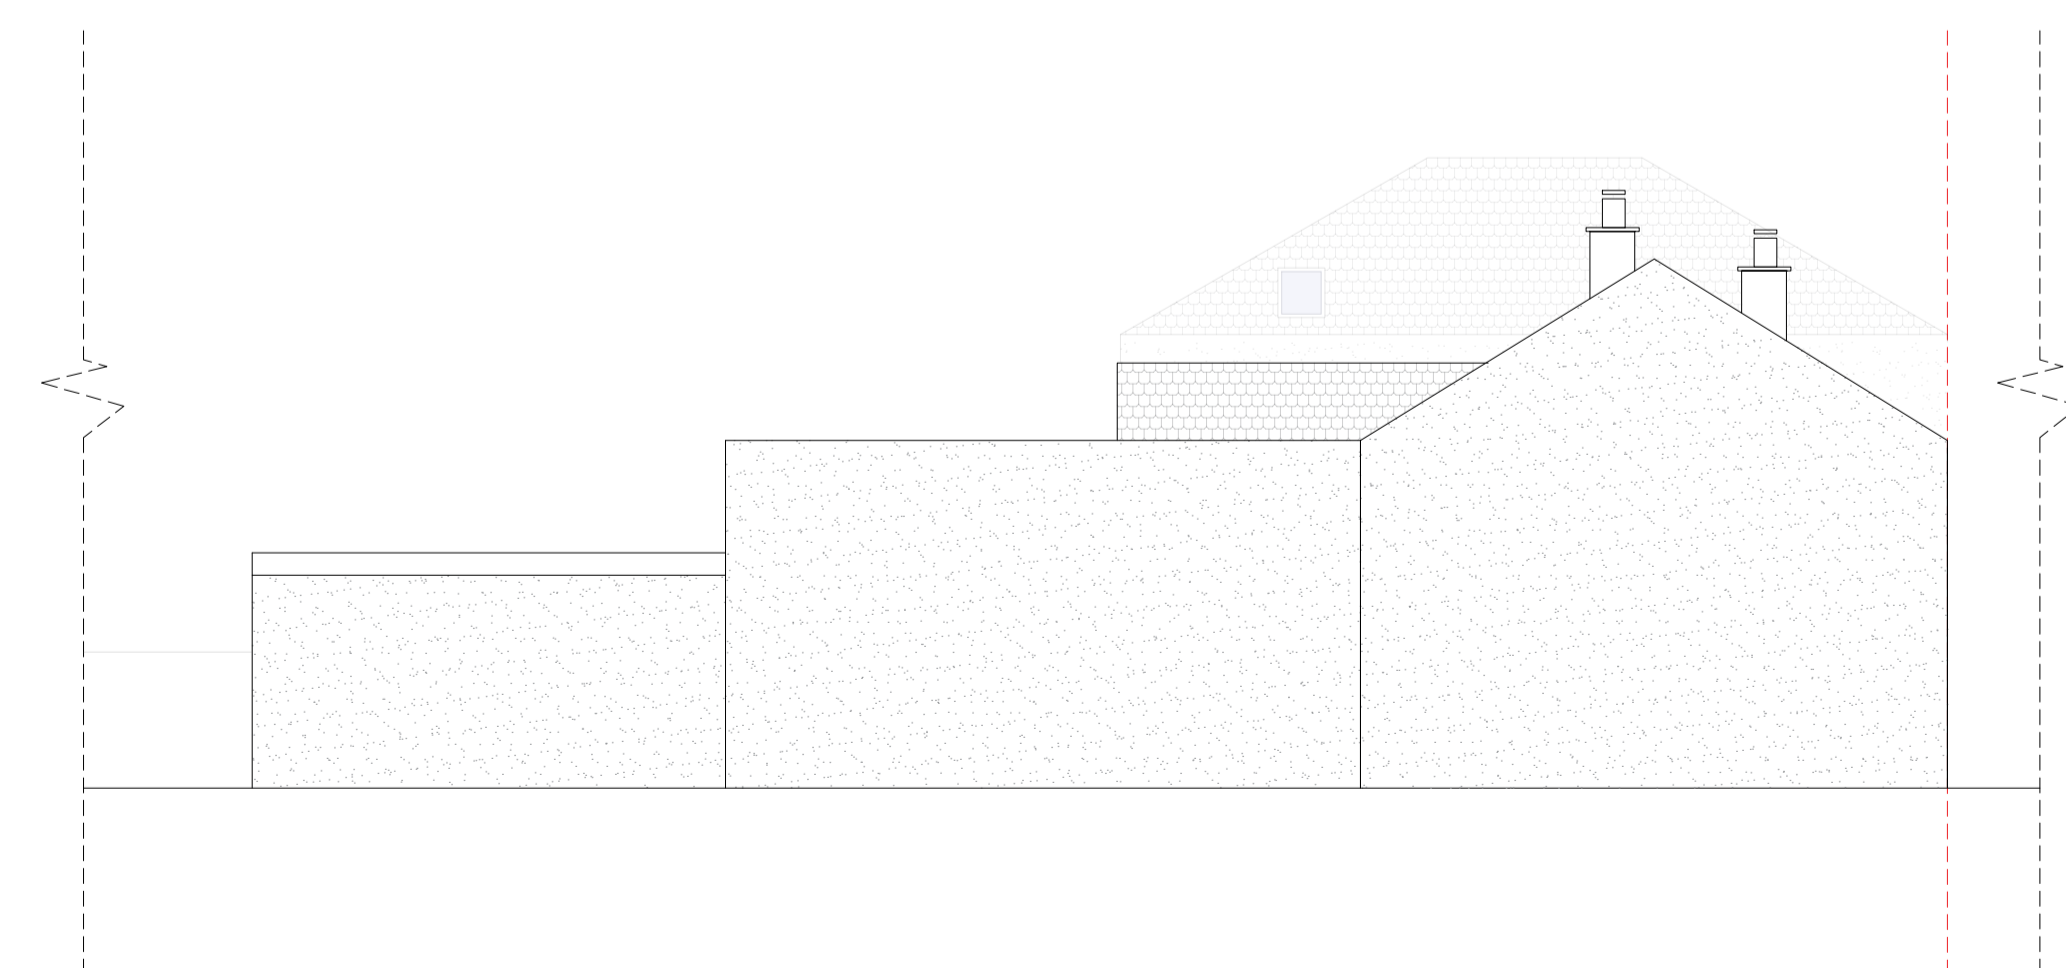

Existing South Elevation

Existing North Elevation

Existing East Elevation (The Hotel Block)

Existing West Elevation (The Hotel Block)

Existing East Elevation (The Pub and Restaurant Block)

Existing West Elevation (The Pub and Restaurant Block)

Drawing Name	
Existing Elevations	
Project Address	
The Royal Road, Nursery Road, Beckermot, CA21 2XB	
Scale	Date
1/100 at A1	06.09.2023
Designer	Revision
DG	V2
Drawing No.	
TheRoyalRoad_ExistingElevations_V2	