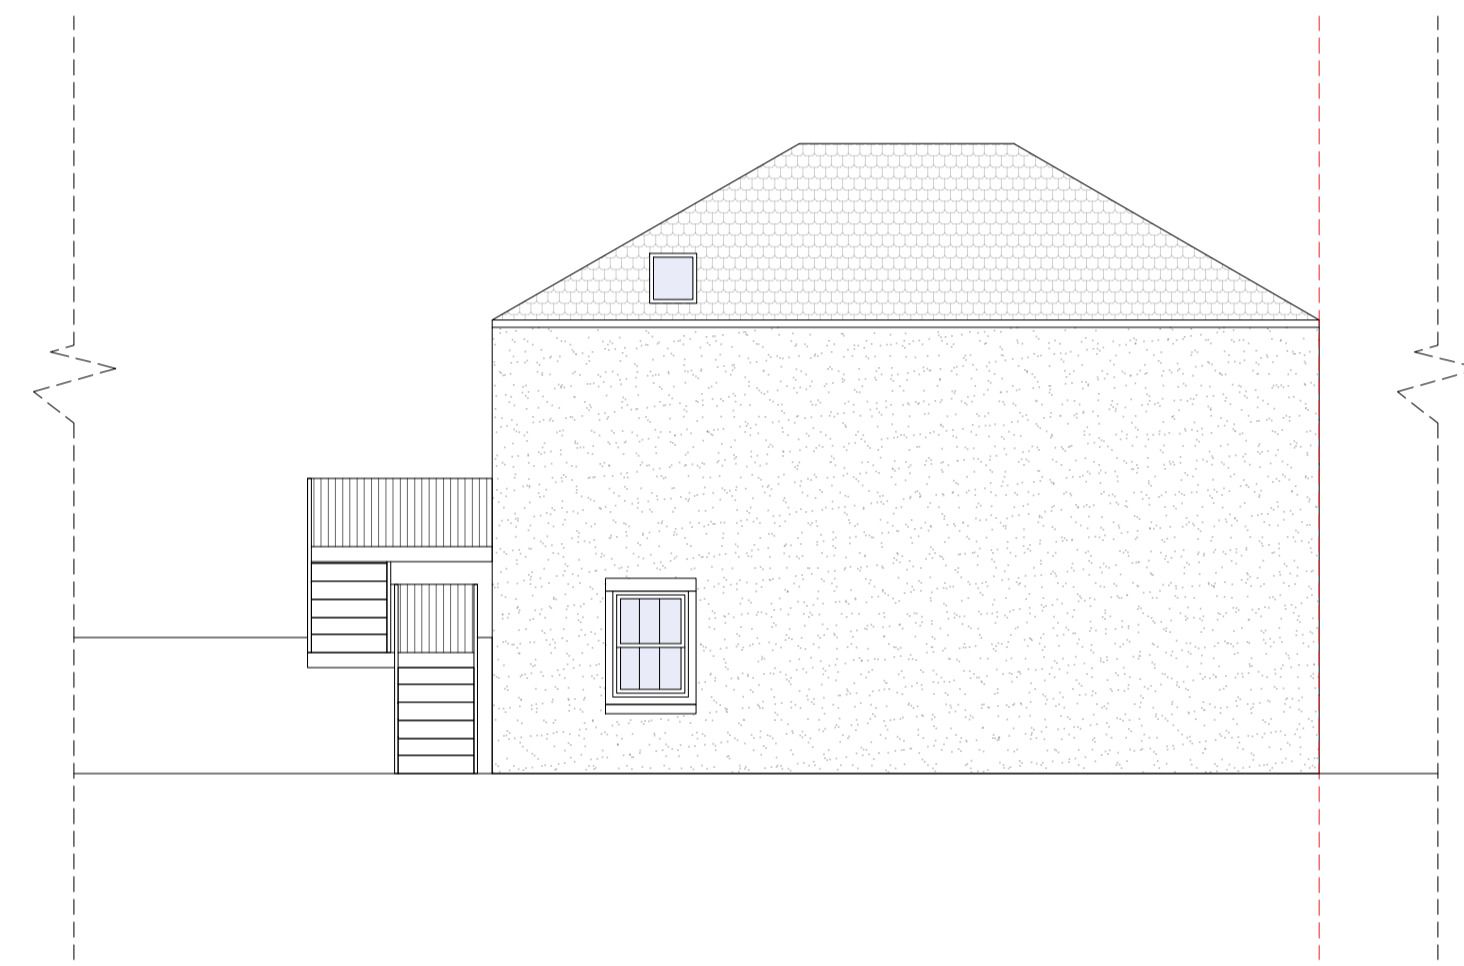

Existing South Elevation

Existing North Elevation

Existing East Elevation (The Hotel Block)

Existing West Elevation (The Hotel Block)

Existing East Elevation (The Pub and Restaurant Block)

Existing West Elevation (The Pub and Restaurant Block)

Drawing Name	
Existing Elevations	
Project Address	
The Royal Road, Nursery Road, Beckermot, CA21 2XB	
Scale	Date
1/100 at A1	06.09.2023
Designer	Revision
DG	V2
Drawing No.	
TheRoyalRoad_ExistingElevations_V2	