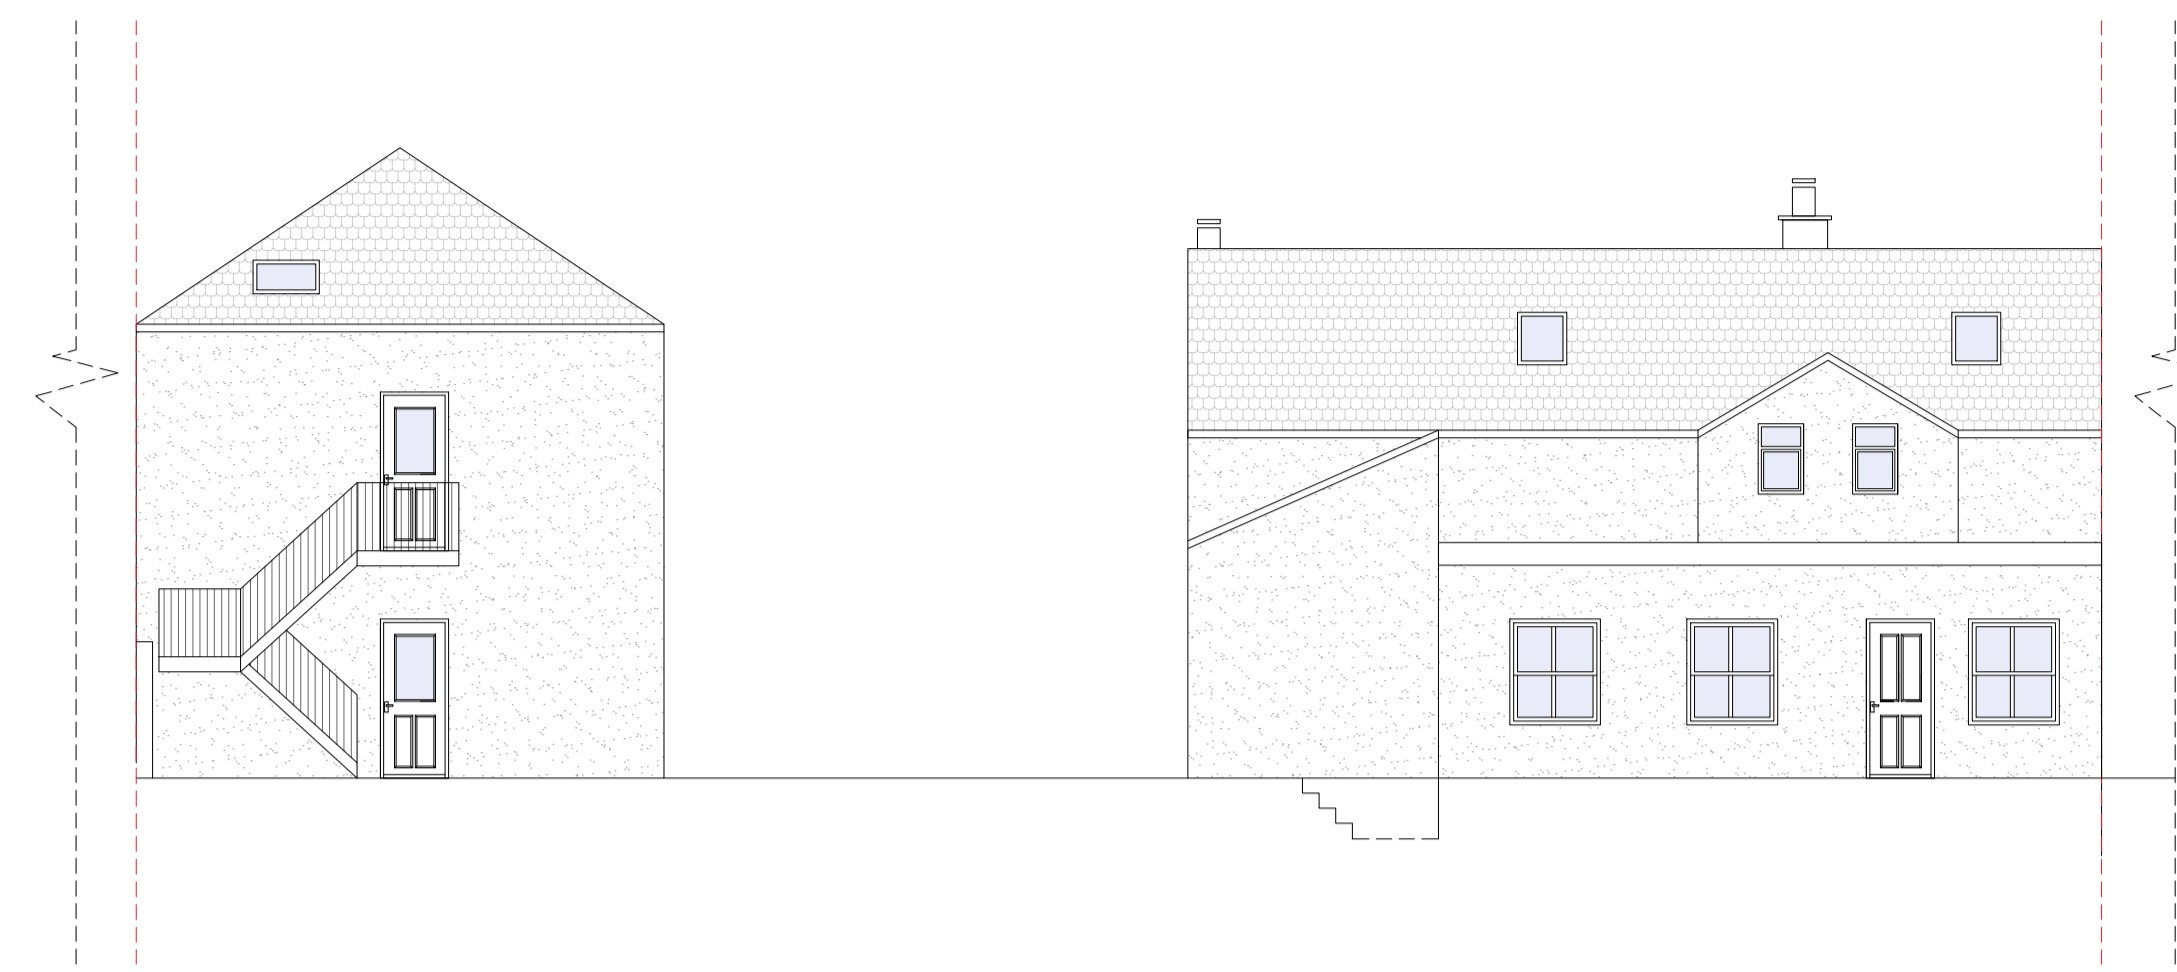

Existing South Elevation

Existing North Elevation

Existing East Elevation (The Hotel Block)

Existing West Elevation (The Hotel Block)

Existing East Elevation (The Pub and Restaurant Block)

Existing West Elevation (The Pub and Restaurant Block)

Drawing Name	
Existing Elevations	
Project Address	
The Royal Road, Nursery Road, Beckermot, CA21 2XB	
Scale	Date
1/100 at A1	06.09.2023
Designer	Revision
DG	V2
Drawing No.	
TheRoyalRoad_ExistingElevations_V2	