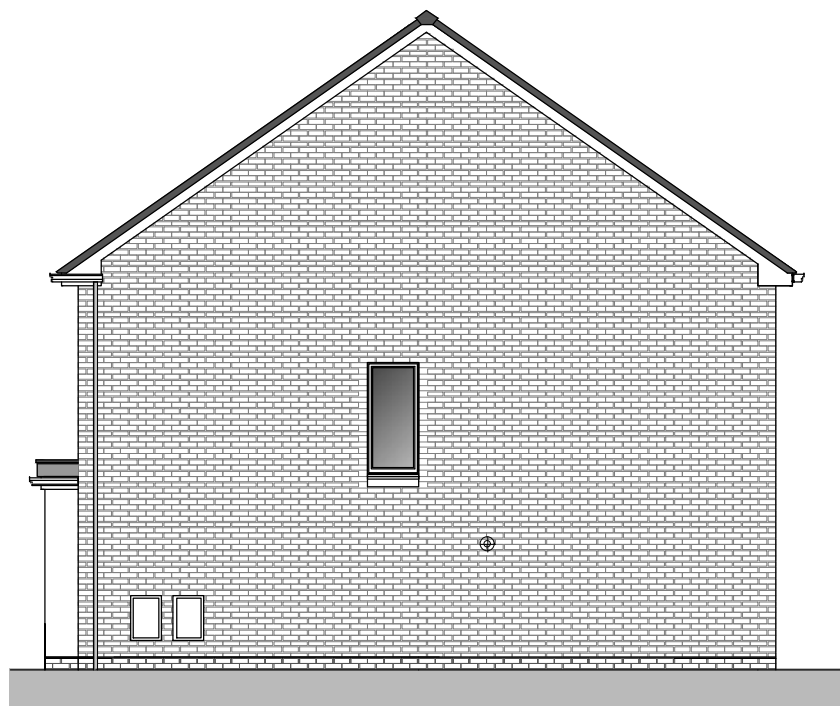

SIDE ELEVATION