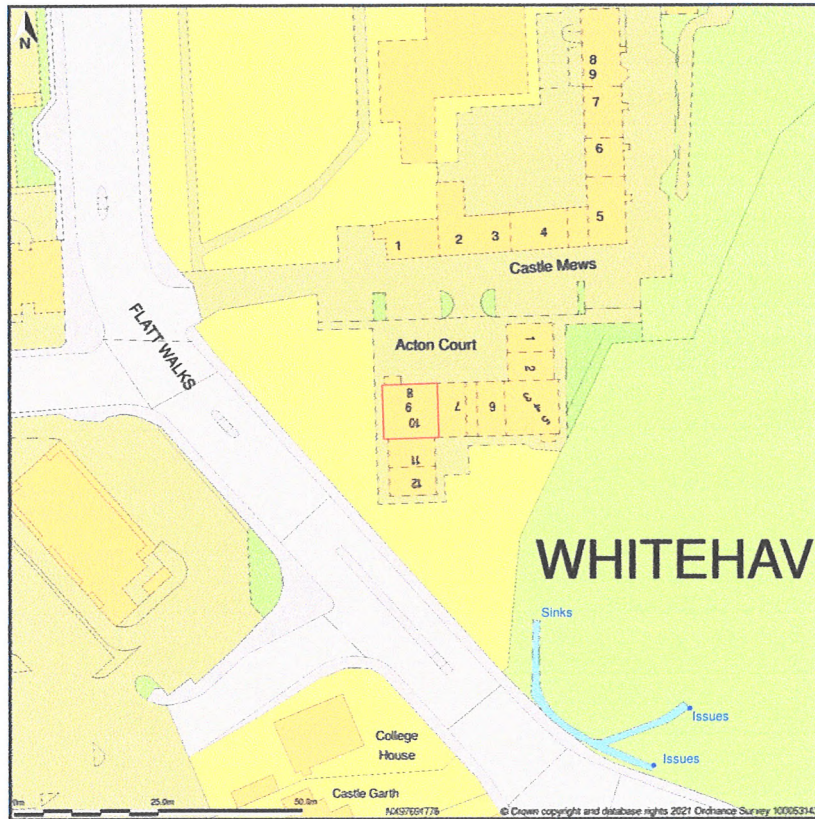

**8, Acton Court, Whitehaven, Cumbria, CA28 7RD**

Site Plan shows area bounded by: 297622.88, 517692.36 297764.3, 517833.78 (at a scale of 1:1250), OSGridRef: NX97691776. The representation of a road, track or path is no evidence of a right of way. The representation of features as lines is no evidence of a property boundary.

Produced on 9th Apr 2021 from the Ordnance Survey National Geographic Database and incorporating surveyed revision available at this date. Reproduction in whole or part is prohibited without the prior permission of Ordnance Survey. © Crown copyright 2021. Supplied by www.buyaplan.co.uk a licensed Ordnance Survey partner (100053143). Unique plan reference: #00620272-27939F