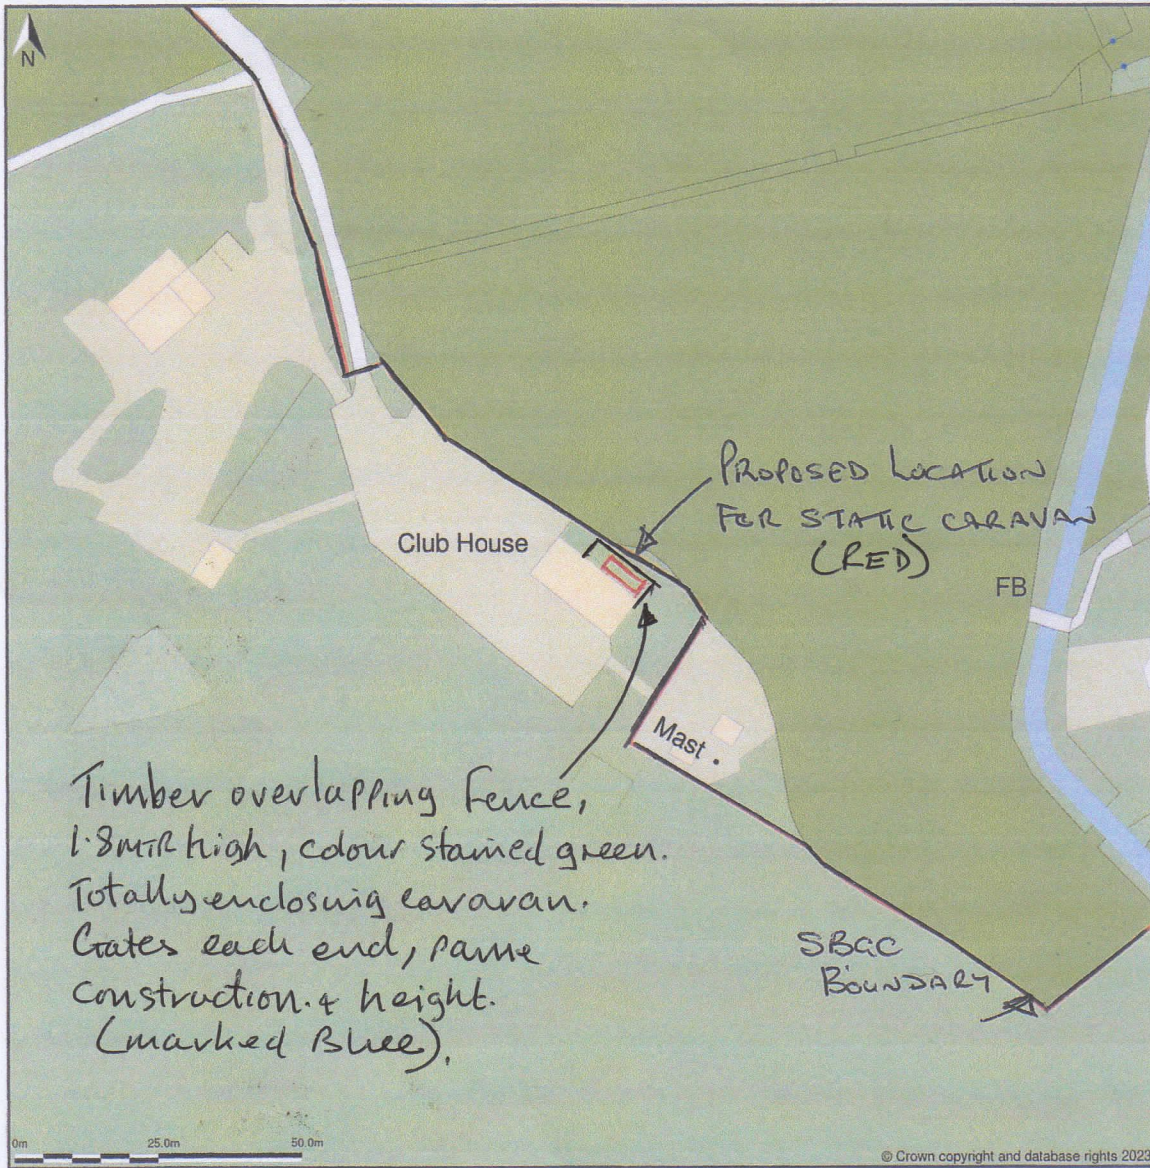

The Clubhouse, St Bees Golf Course, Peck Mill Lane, St Bees, Cumberland, CA27 0EJ

SITE LOCATION PLAN

REV III ~~IIII~~

7/2/24

Location Plan shows area bounded by: 296594.14, 511457.81 296794.14, 511657.81 (at a scale of 1:1250), OSGridRef: NX96691155. The representation of a road, track or path is no evidence of a right of way. The representation of features as lines is no evidence of a property boundary.

7/2/24