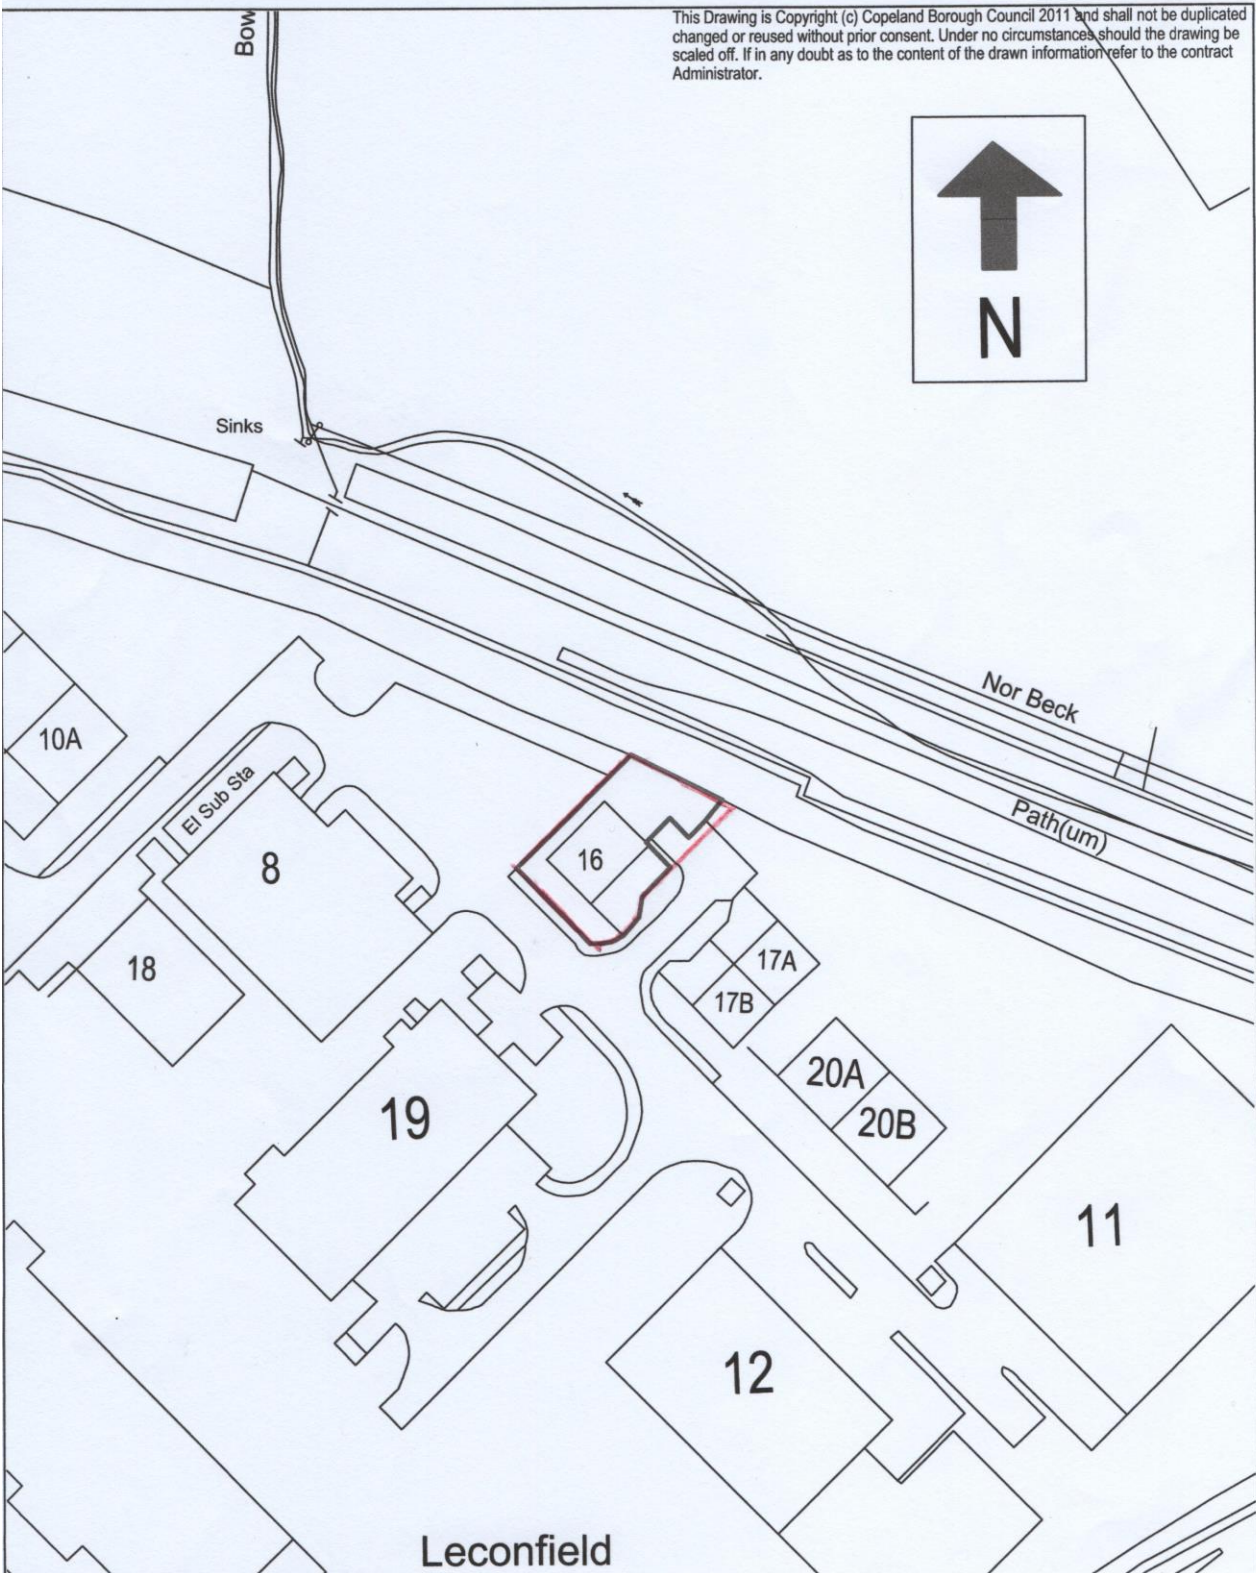

Leconfield

Unit 16 Leconfield Ind Est (1:1250)

Contracts and Property Dept.
 The Copeland Centre, Catherine Street,
 Whitehaven, Cumbria CA28 7SJ

Scale @ A4 1:1250	Designed by N/A	Drawn by JW	Checked by BV	Revision REV: 1	Date 19/07/2021
----------------------	--------------------	----------------	------------------	--------------------	--------------------