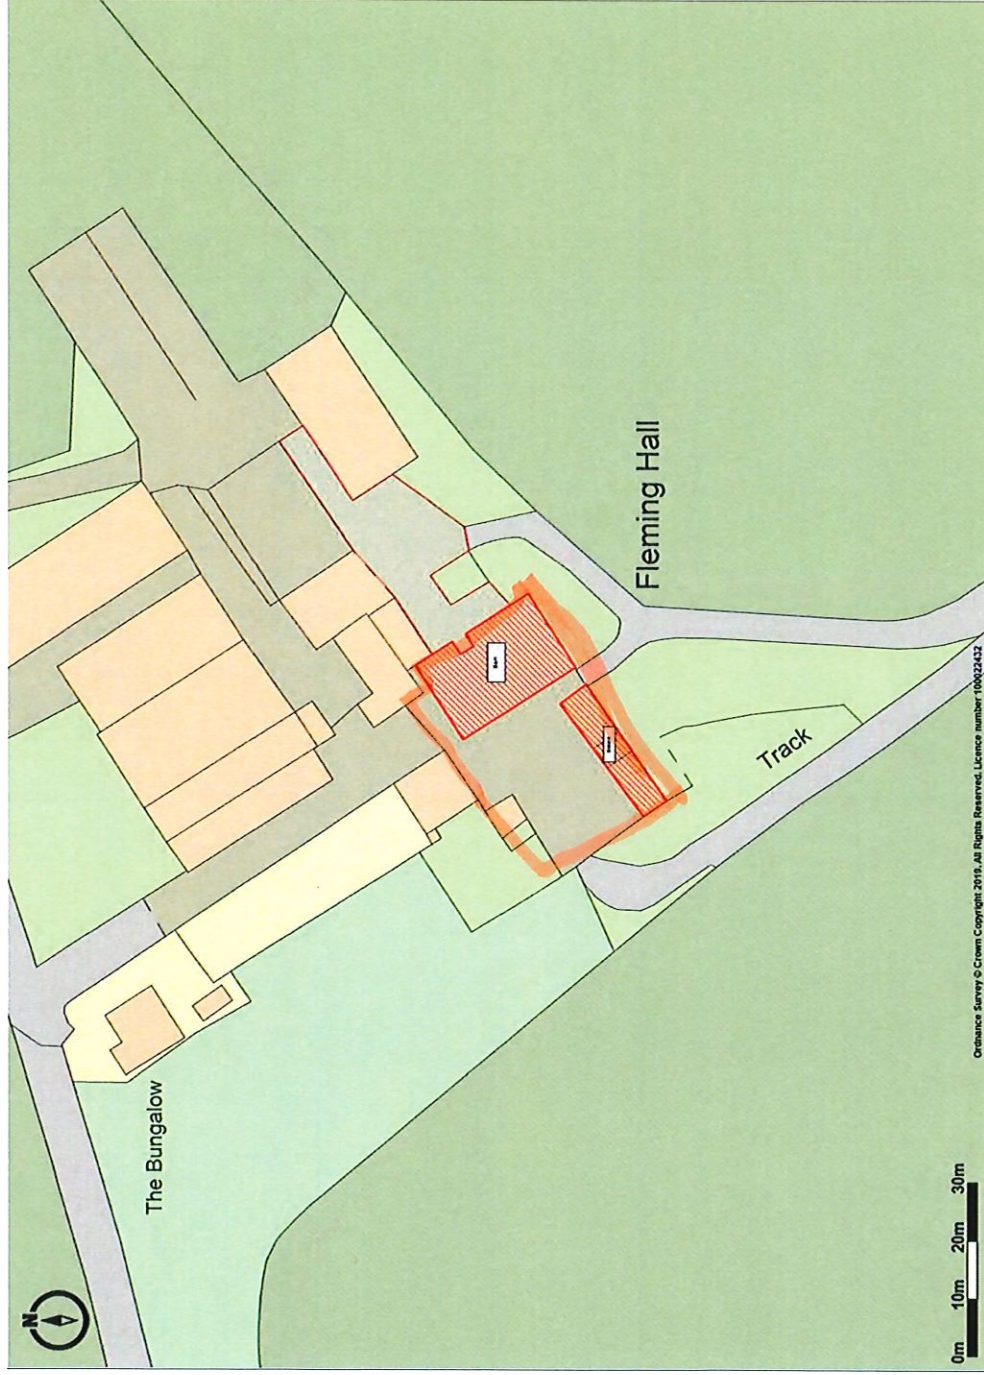

Fleming Hall Farm, Seascale, Cumbria, CA20 1AD - Plan of buildings requiring replacement locations and sizes.

Ordnance Survey © Crown Copyright 2019. All Rights Reserved.  
Licence number 100022432  
Printed Scale - 1:1250, Paper Size - A4

**Promap v2**  
LANDMARK INFORMATION