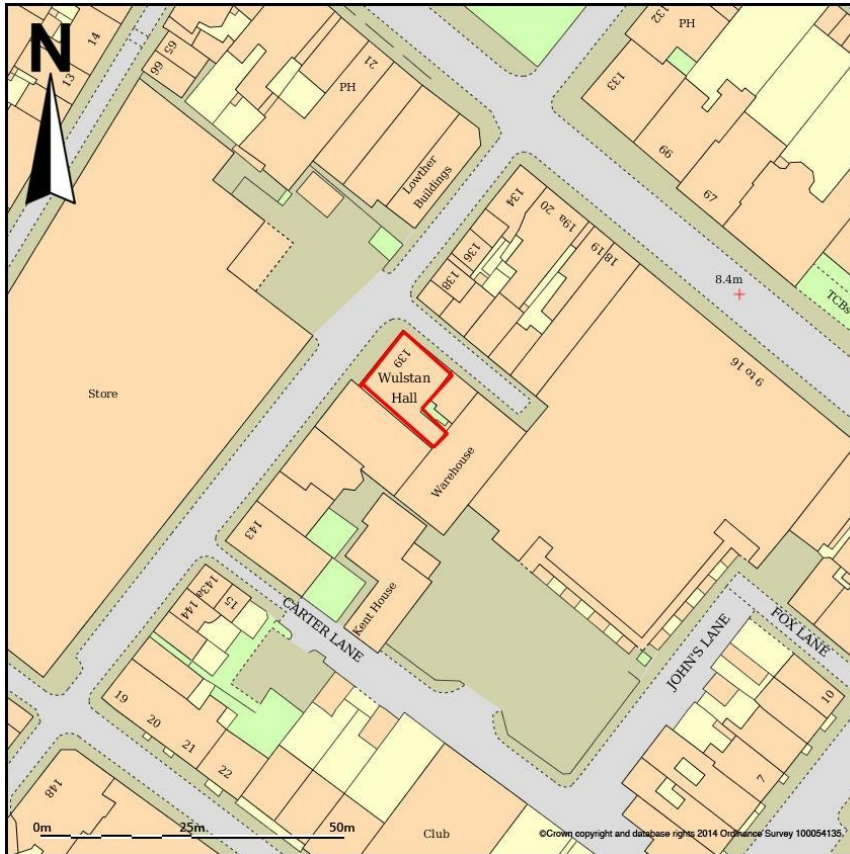

## C Y M S Club, 139 Queen Street, Whitehaven, CA28 7AW

Map shows area bounded by: 297320.28,517975.28,297461.72,518116.72 (at a scale of 1:1250) The representation of a road, track or path is no evidence of a right of way. The representation of features as lines is no evidence of a property boundary.

Produced on 10 June 2014 from the Ordnance Survey National Geographic Database and incorporating surveyed revision available at this date. Reproduction in whole or part is prohibited without the prior permission of Ordnance Survey. © Crown copyright 2014. Supplied by UKPlanningMaps.com a licensed Ordnance Survey partner (100054135). Unique plan reference: p2/9717/11433