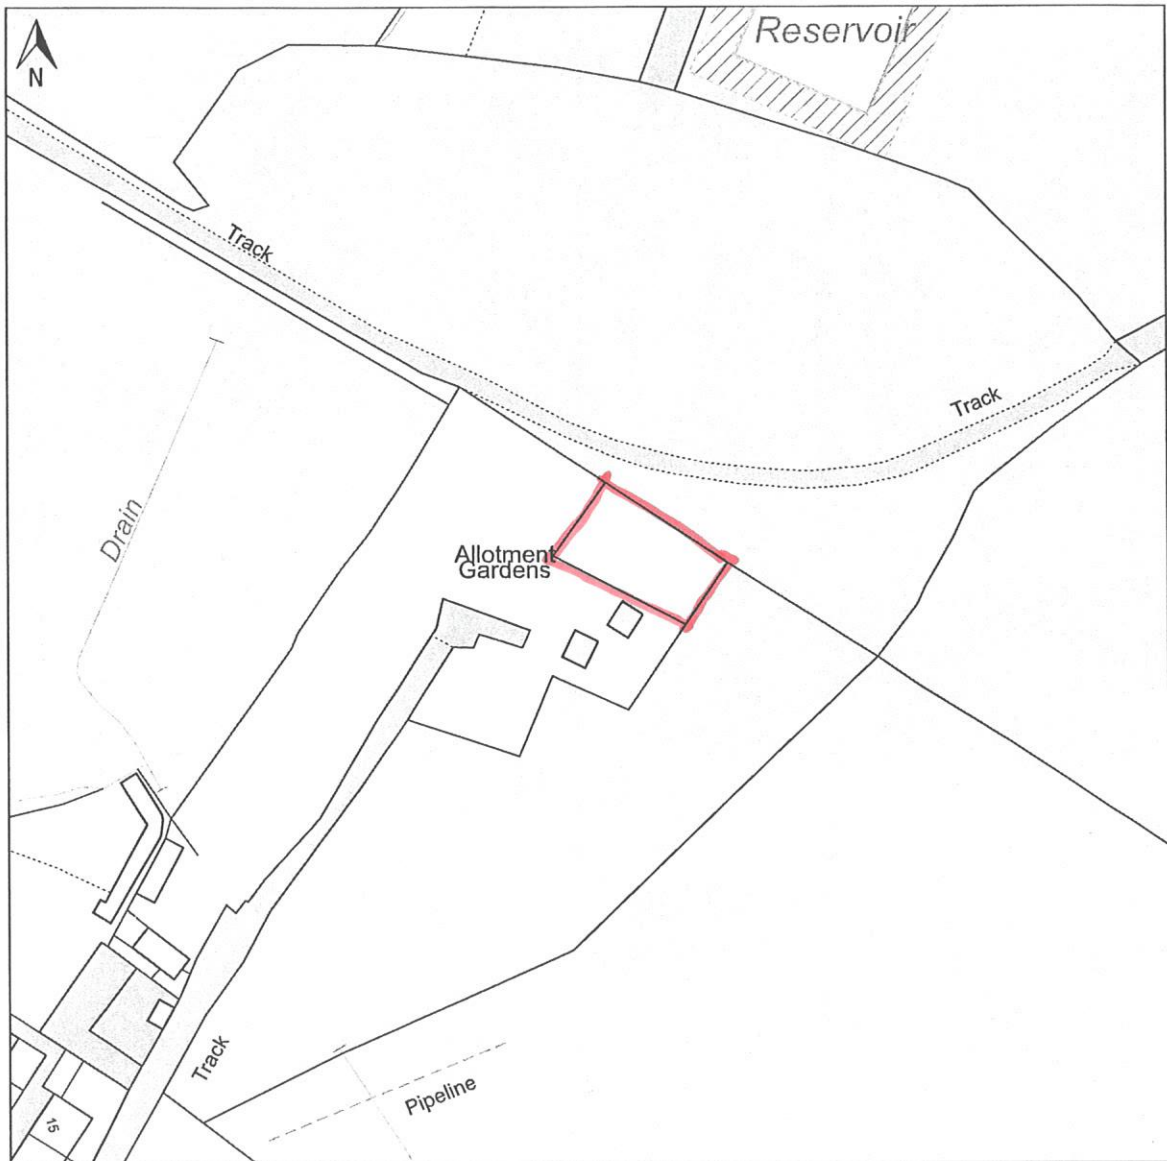

FRANKLYN, YEATHOUSE ROAD, FRIZINGTON, CUMBERLAND, CA26 3QR

© Crown copyright and database rights, 2024. Ordnance Survey
0100031673 Created using Plans by Emapsite

Scale: 1:1250

Paper Size: A4

Notes: