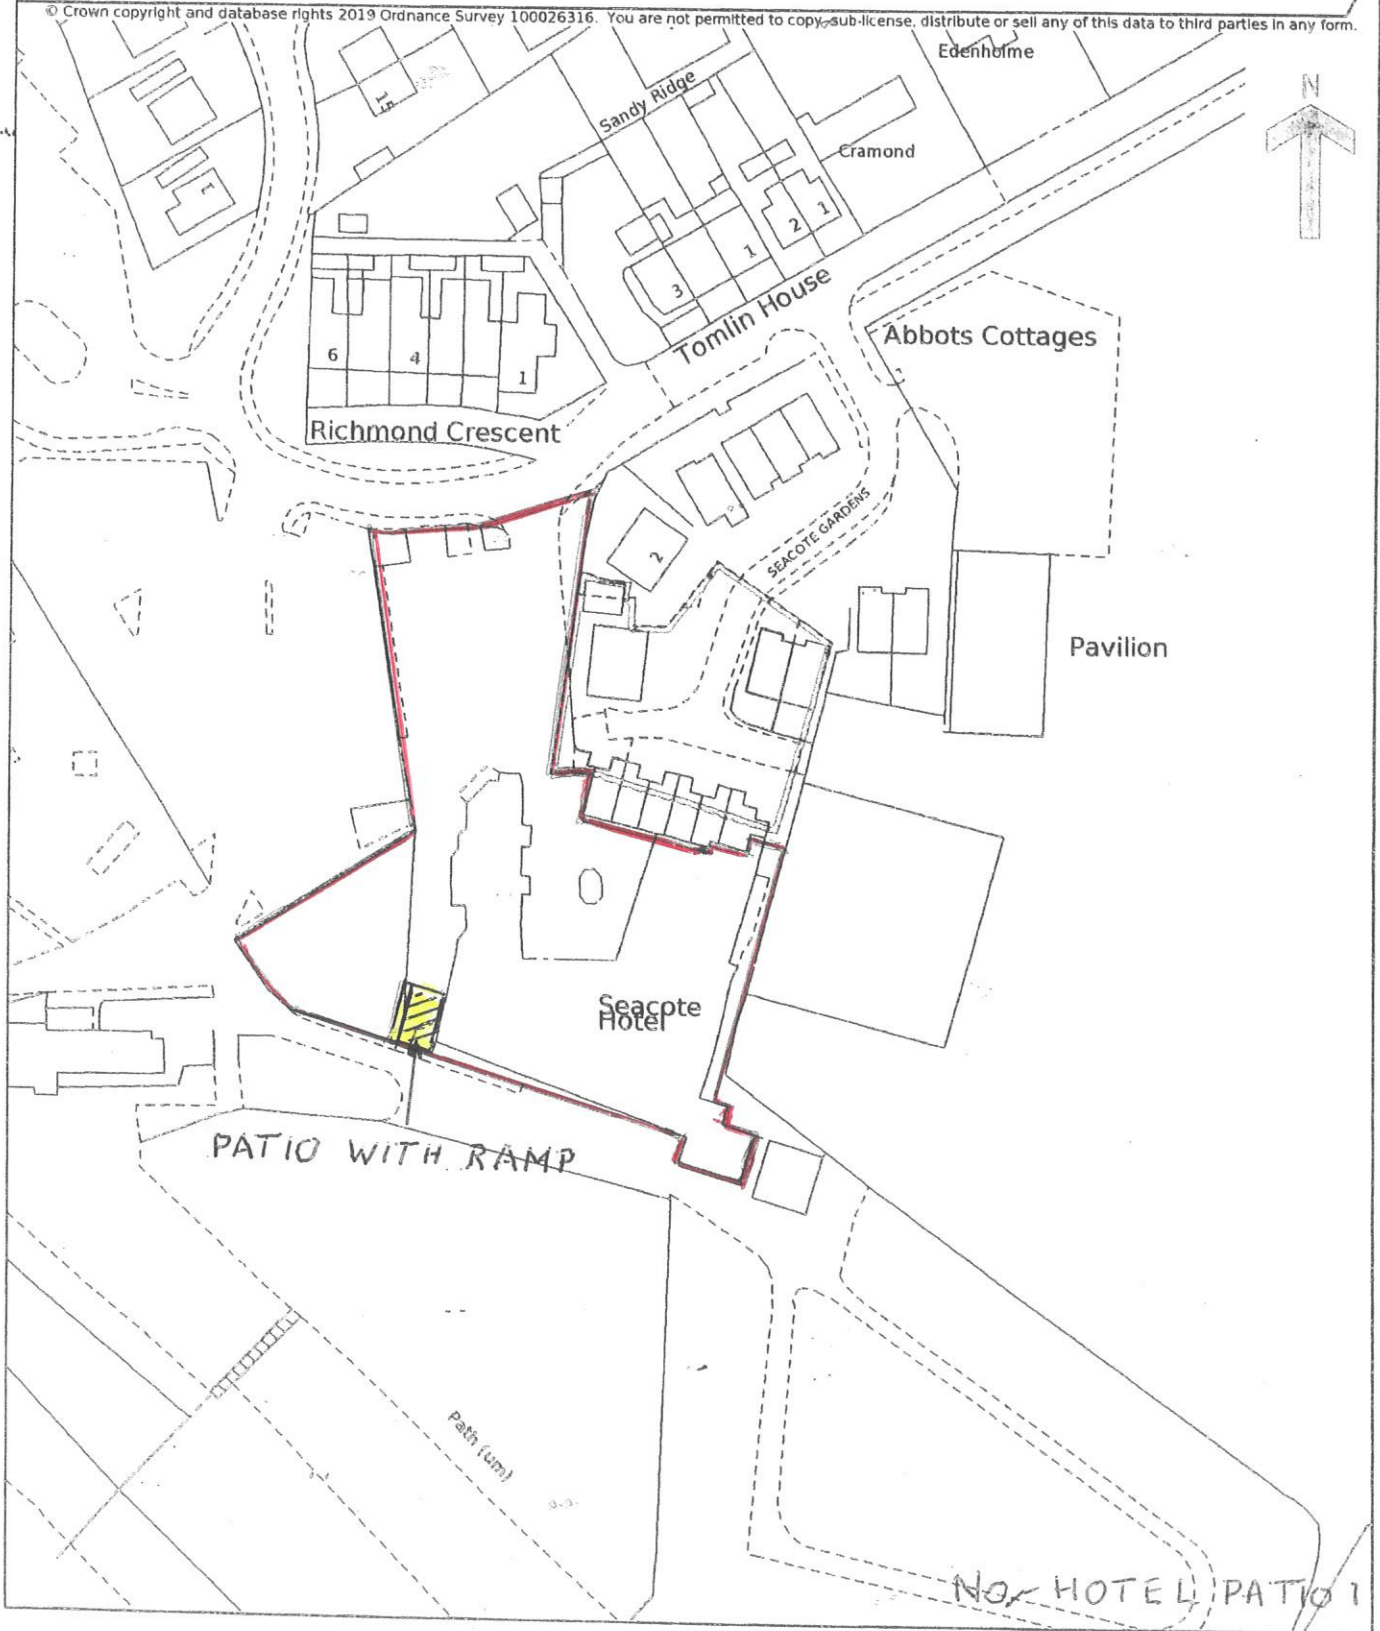

© Crown copyright and database rights 2019 Ordnance Survey 100026316. You are not permitted to copy, sub-license, distribute or sell any of this data to third parties in any form.

LOCATION PLAN  
PROPOSED PATIO  
WITH RAMP  
SEACOTE HOTEL  
ST BEES