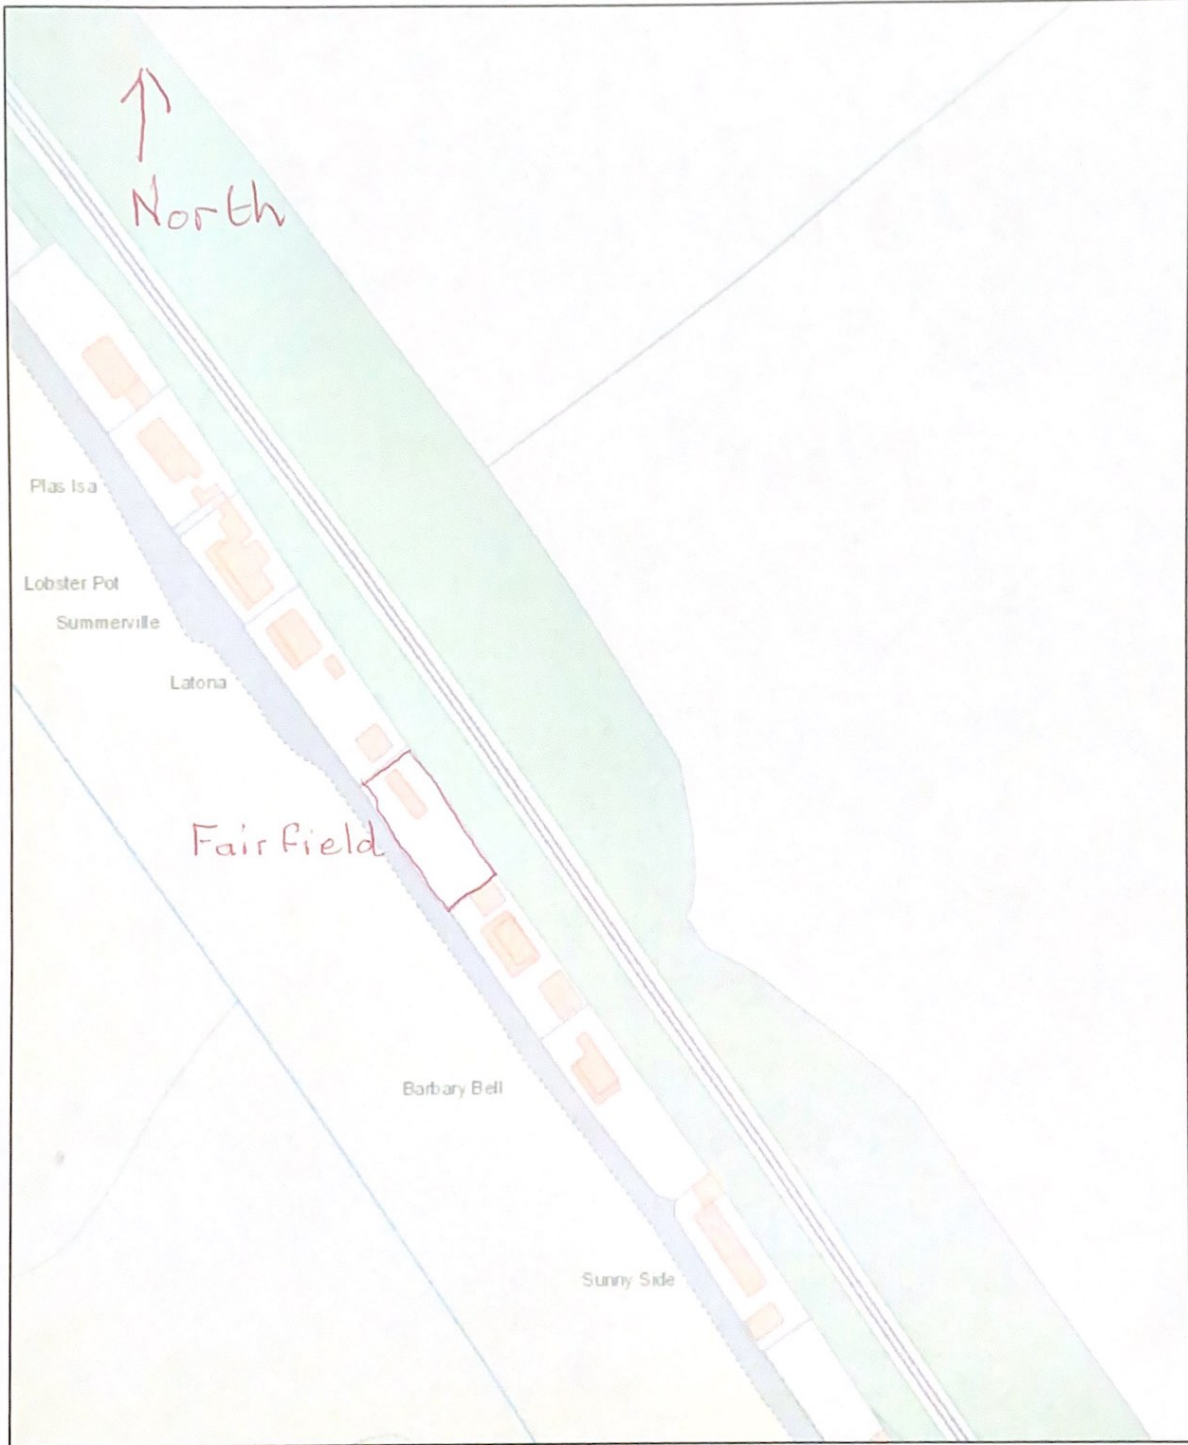

# Site Location Plan

22/08/2023, 15:49:59

Ordnance Survey data © Crown copyright and database right 2023 OS 100030994.

Copeland Borough Council  
© Crown copyright & database rights (2019) Ordnance Survey (100019619).