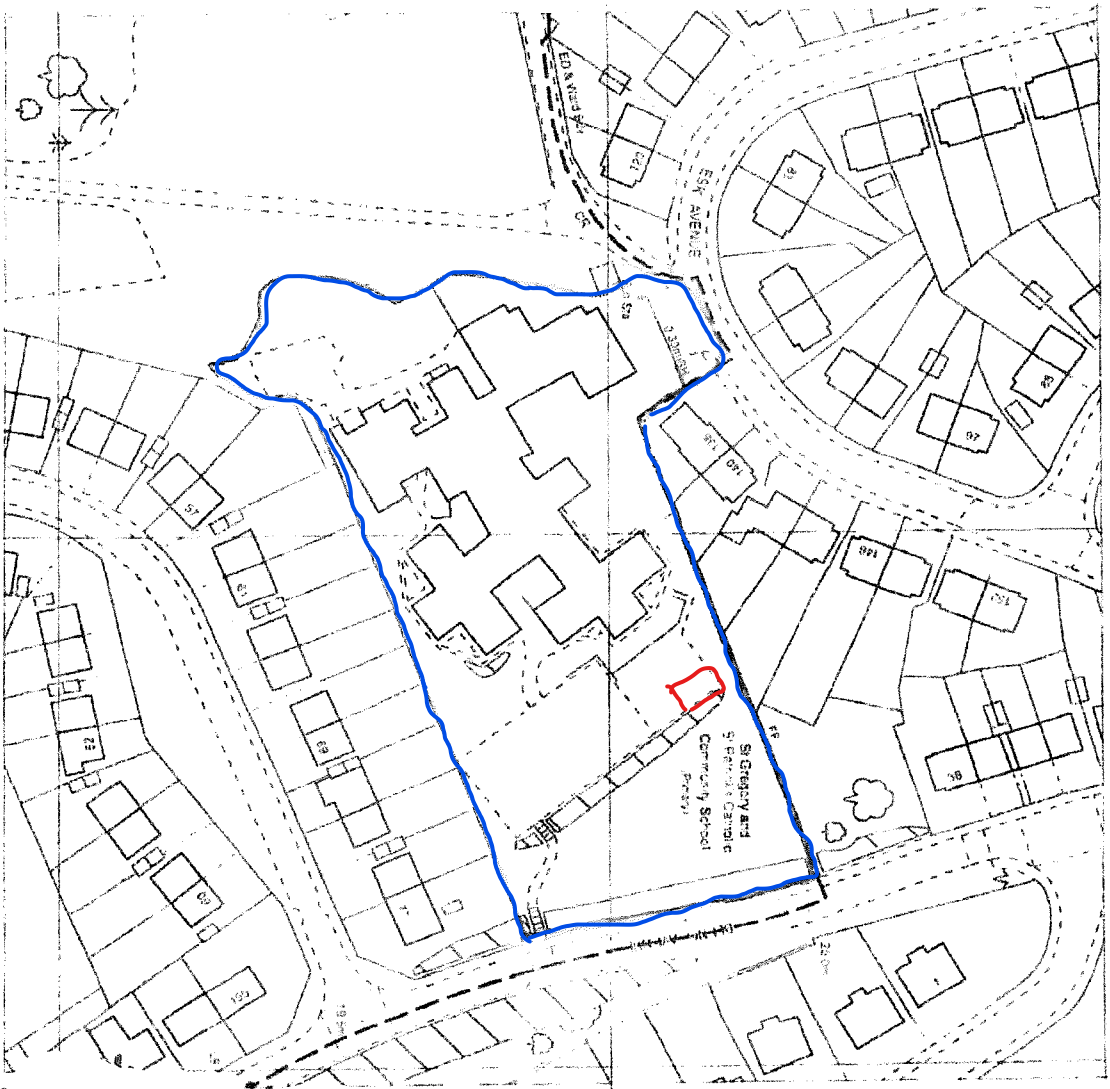

Special Document
2522589

This drawing remains the property of
Retreat Lodges & is not to be copied or
reproduced without prior written consent

REV	DATE	DESCRIPTION	BY	CHKD

LODGES

Retreat Lodges Limited
 Kirkbride Airfield, Kirkbride,
 Wigan,
 Cumbria, CA7 5LF.
 T: 016973 52033
 F: 0560 1273 109
 info@retreatlodges.co.uk
 www.retreatlodges.co.uk

CLIENT
 St Gregory's &
 St Patrick's
 Whitehaven

PROJECT
 50ft x 20ft Modular Classroom

TITLE
 SITE LOCATION PLAN

SCALE	DATE
1:1250	13.08.12

DRAWN BY	CHECKED BY
GSL	AR

DRAWING STATUS
 Building Regulations

DRAWING NO	REV
SL/SG&P-06	1