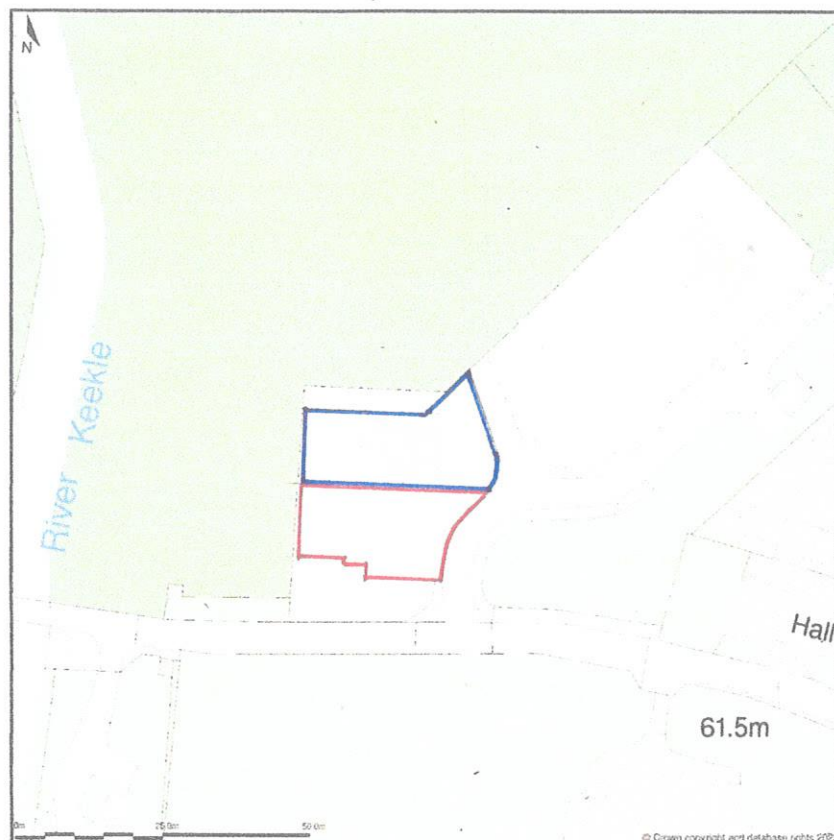

Churchside, 1, Cricketers View, Cleator, Cumbria, CA23 3BD

Location Plan shows area bounded by: 301309.79, 513461.3 301451.21, 513602.72 (at a scale of 1:1250), OSGridRef: NY 1381353. The representation of a road, track or path is no evidence of a right of way. The representation of features as lines is no evidence of a property boundary.

Produced on 27th Apr 2023 from the Ordnance Survey National Geographic Database and incorporating surveyed revision available at this date. Reproduction in whole or part is prohibited without the prior permission of Ordnance Survey. © Crown copyright 2023. Supplied by www.buyaplan.co.uk a licensed Ordnance Survey partner (100053143). Unique plan reference: #00814994-A36D3F.