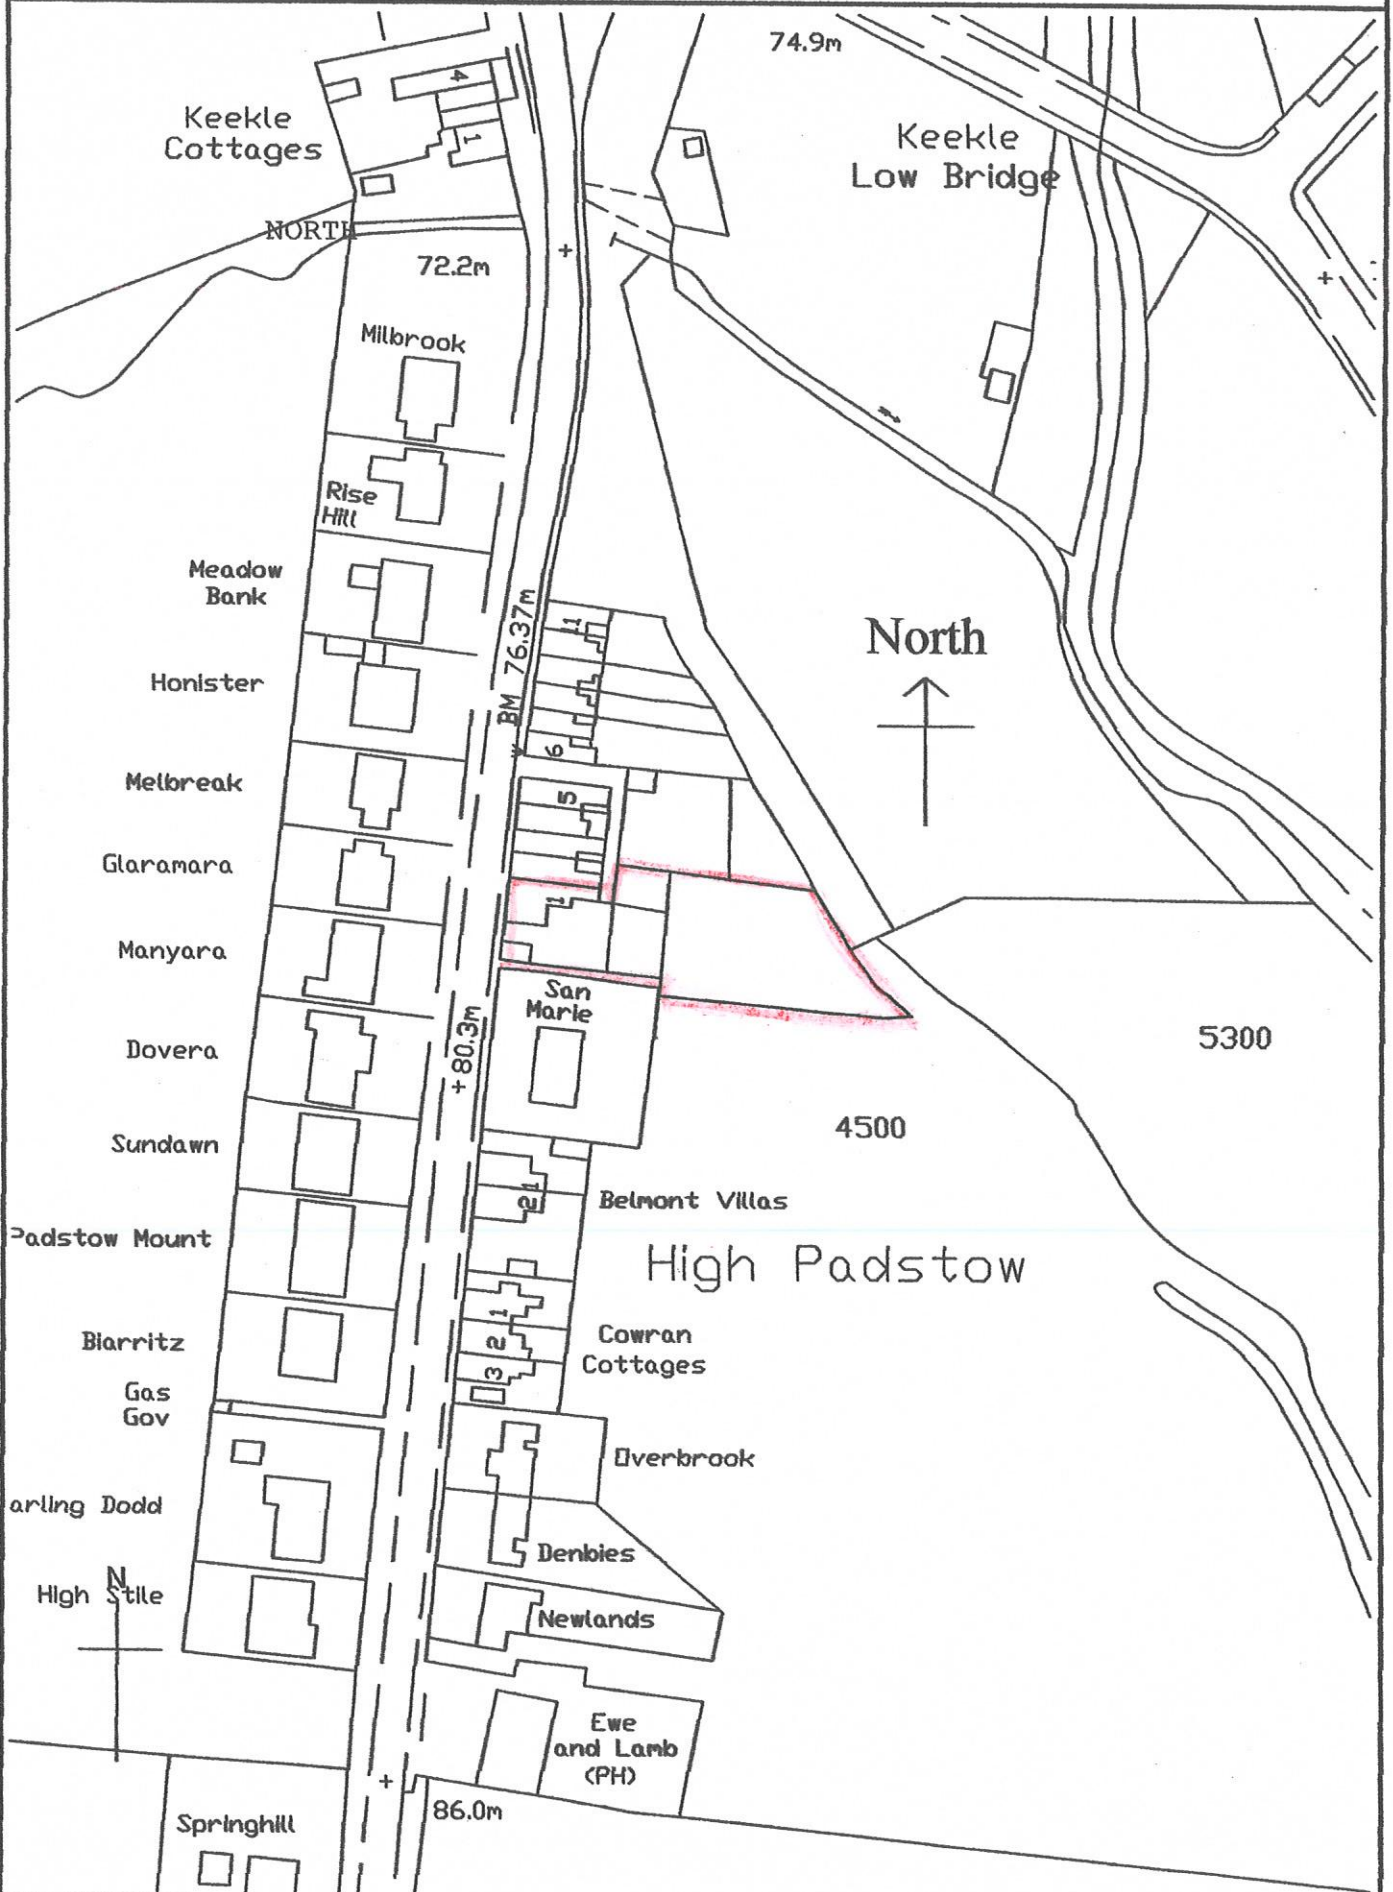

Location No.1 Low Padstow, Cleator Moor. scale 1:1250

This drawing is for the sole purpose of obtaining copeland borough council planning approval 11250