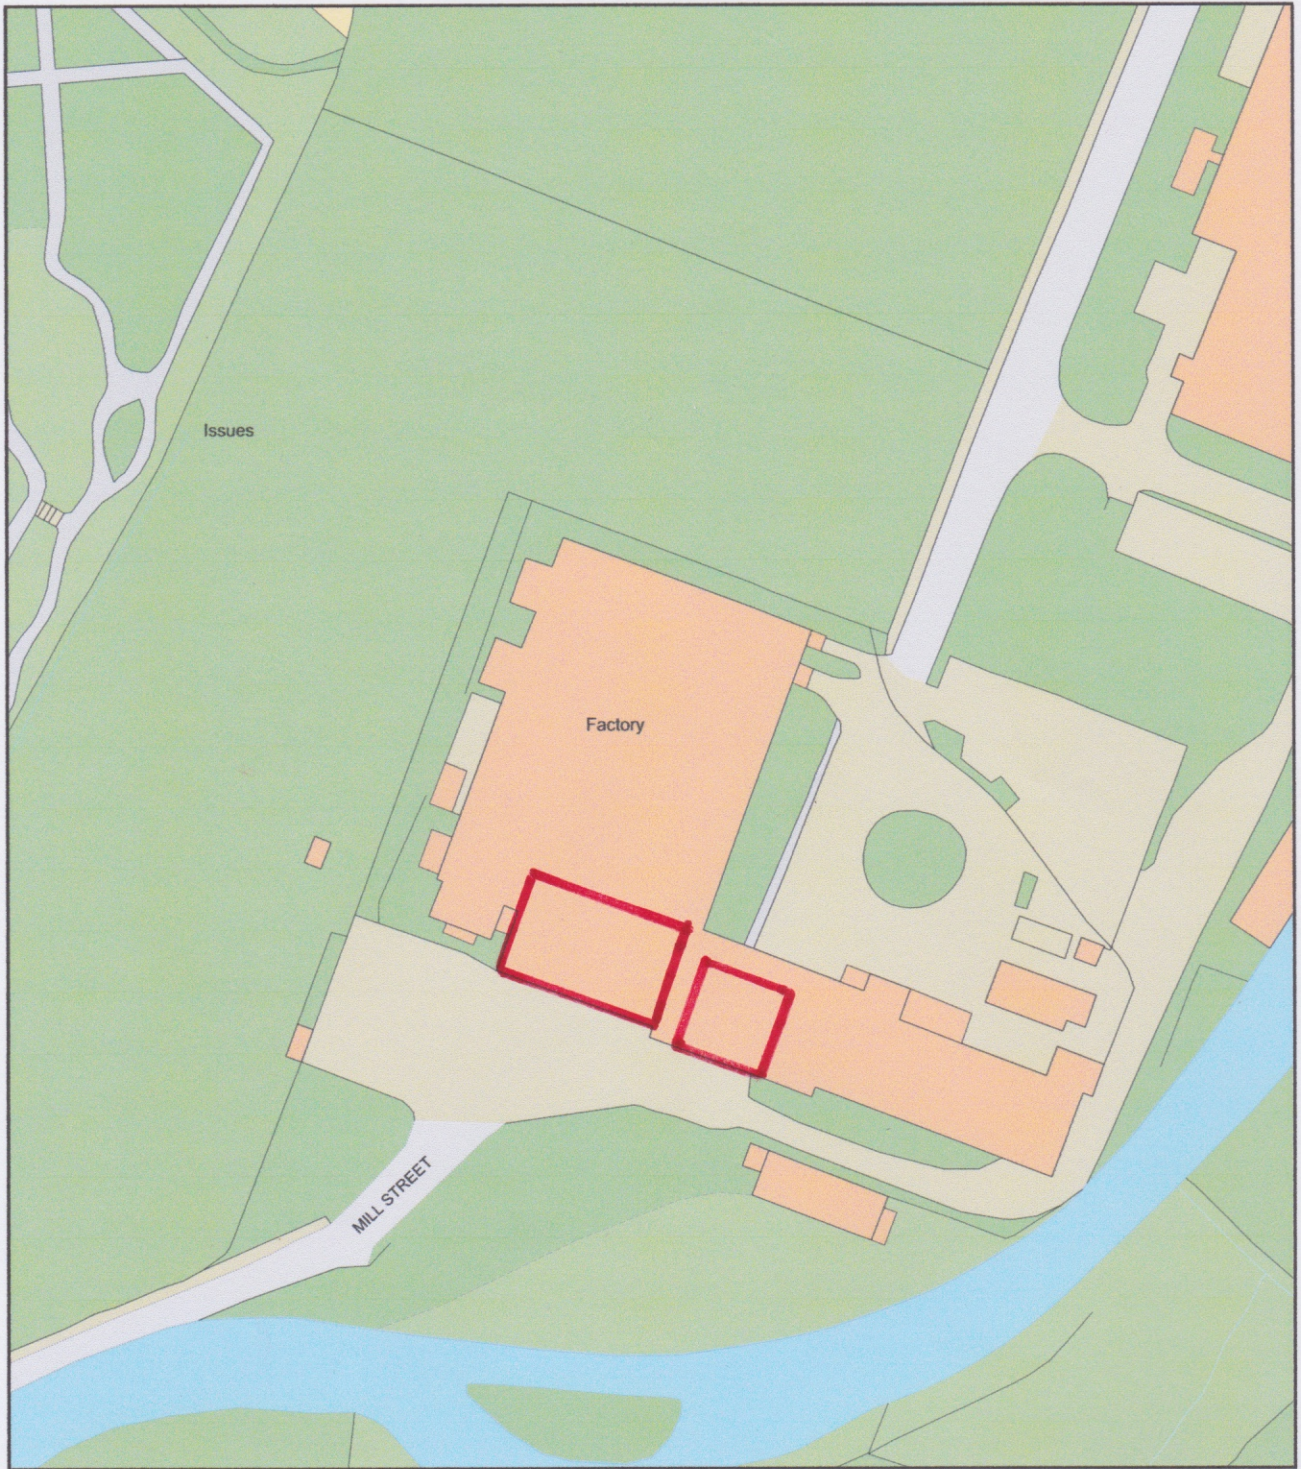

Cleator Mills

Plan Produced for: **SRE Associates**

Date Produced: 30 Mar 2022

Plan Reference Number: TQRQM22089142429683

Scale: 1:1250 @ A4