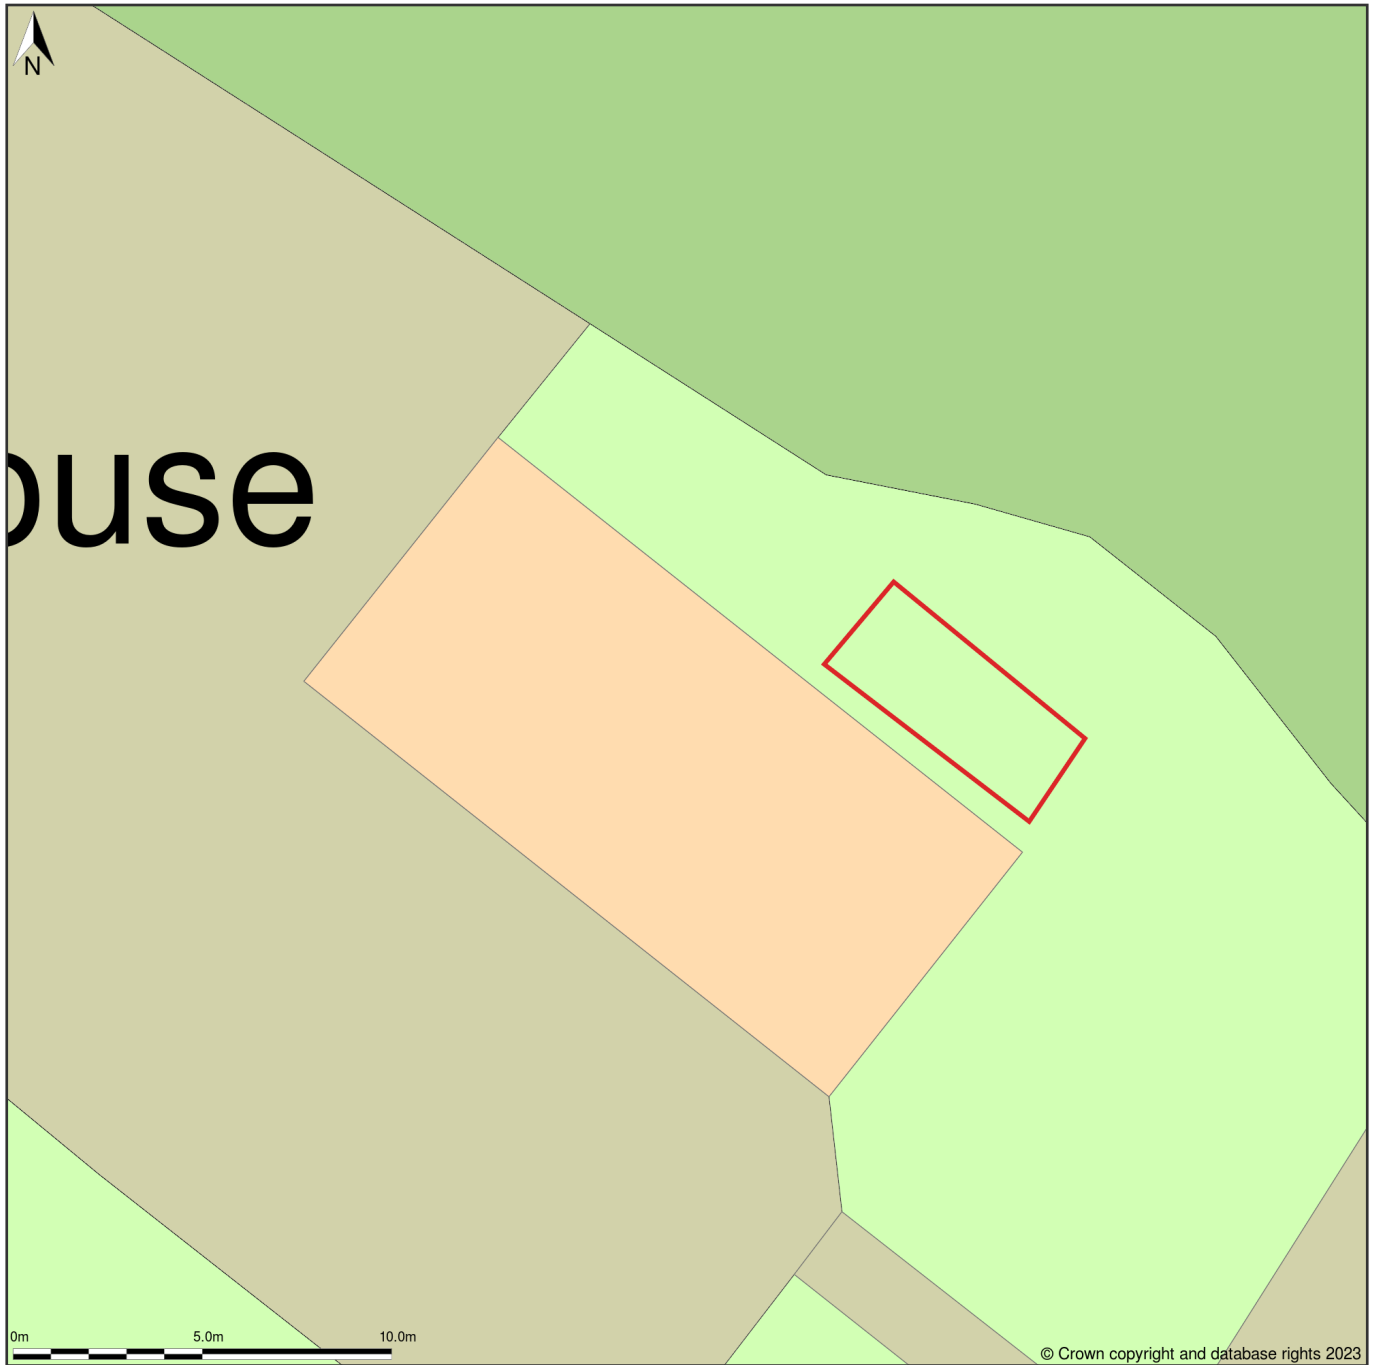

The Clubhouse, St Bees Golf Course, Peck Mill Lane, St Bees, Cumberland, CA27 0EJ

Site Plan (also called a Block Plan) shows area bounded by: 296677.27, 511541.86 296713.27, 511577.86 (at a scale of 1:200), OSGridRef: NX96691155. The representation of a road, track or path is no evidence of a right of way. The representation of features as lines is no evidence of a property boundary.

Produced on 5th Dec 2023 from the Ordnance Survey National Geographic Database and incorporating surveyed revision available at this date. Reproduction in whole or part is prohibited without the prior permission of Ordnance Survey. © Crown copyright 2023. Supplied by www.buyaplan.co.uk a licensed Ordnance Survey partner (100053143). Unique plan reference: #00865349-042E09.