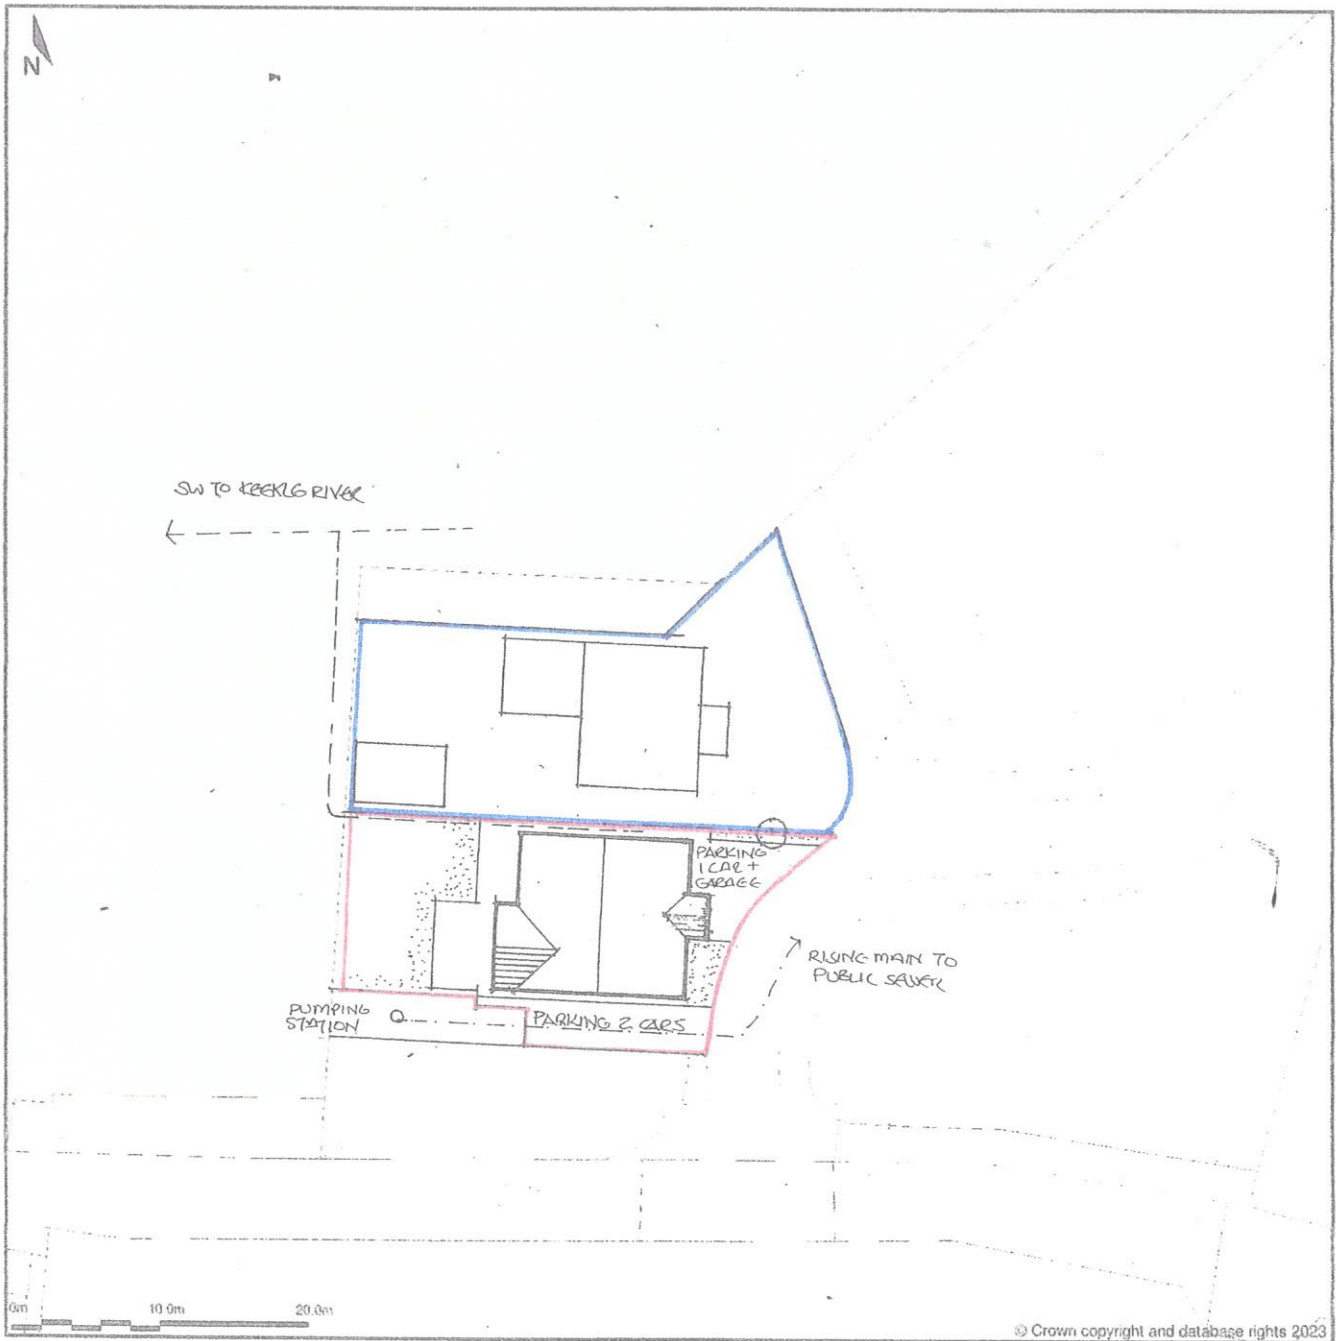

Churchside, 1, Cricketers View, Cleator, Cumbria, CA23 3BD

Site Plan (also called a Block Plan) shows area bounded by: 301335.65, 513486.91 301425.65, 513576.91 (at a scale of 1:500), OSGridRef: NY 1381353. The representation of a road, track or path is no evidence of a right of way. The representation of features as lines is no evidence of a property boundary.