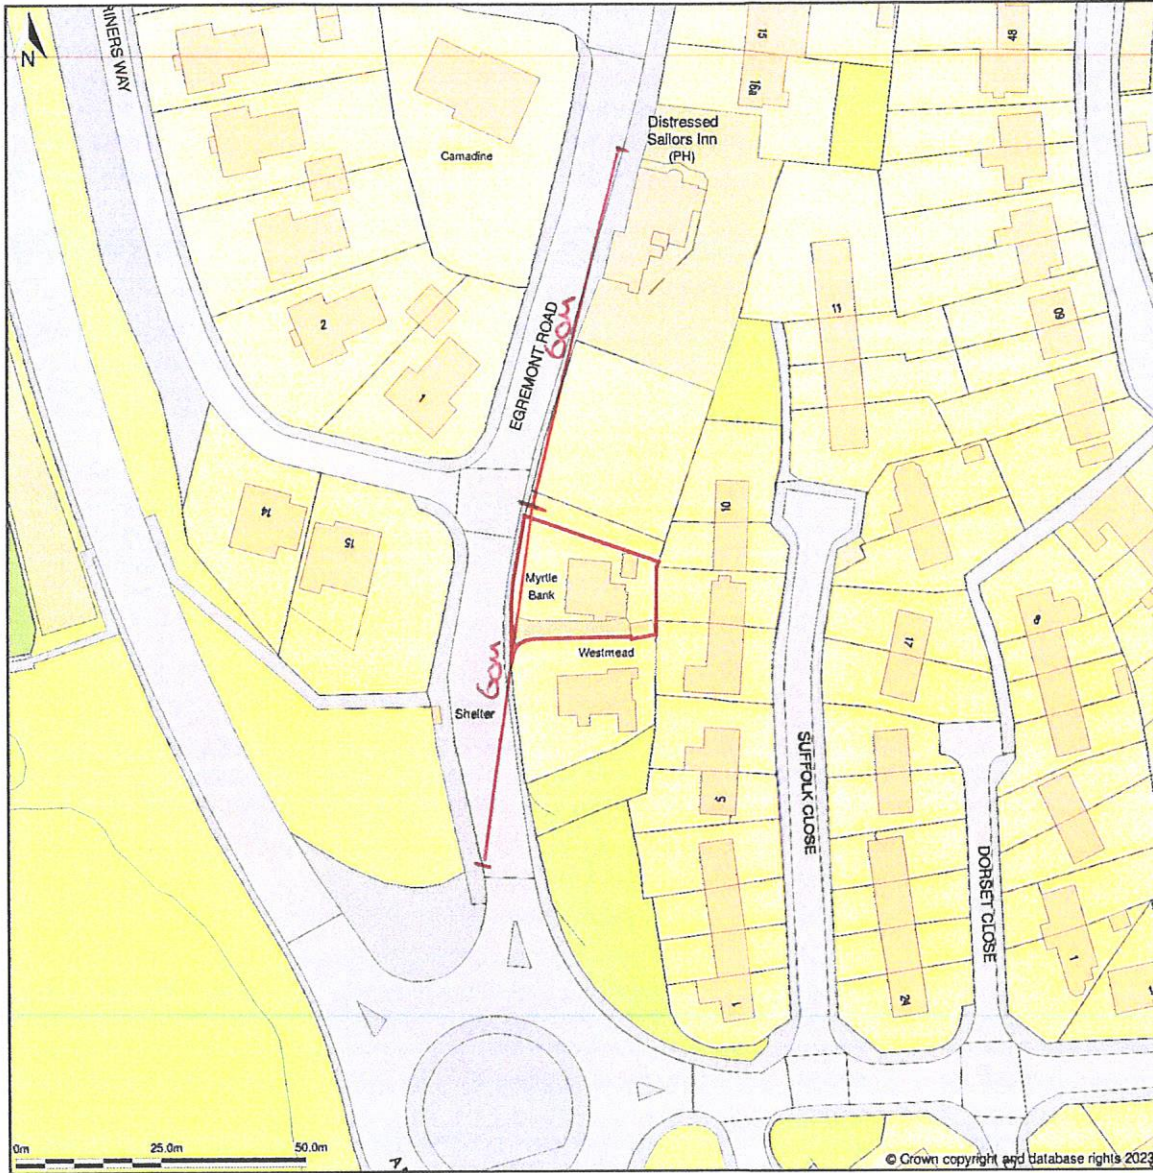

Myrtle Bank, Egremont Road, Whitehaven, Cumberland, CA28 8NH

Location Plan shows area bounded by: 298473.83, 516094.14 298673.83, 516294.14 (at a scale of 1:1250), OSGridRef: NX98571619. The representation of a road, track or path is no evidence of a right of way. The representation of features as lines is no evidence of a property boundary.

Produced on 18th Aug 2023 from the Ordnance Survey National Geographic Database and incorporating surveyed revision available at this date. Reproduction in whole or part is prohibited without the prior permission of Ordnance Survey. © Crown copyright 2023. Supplied by www.buyaplan.co.uk a licensed Ordnance Survey partner (100053143). Unique plan reference: #00841873-4684BC.