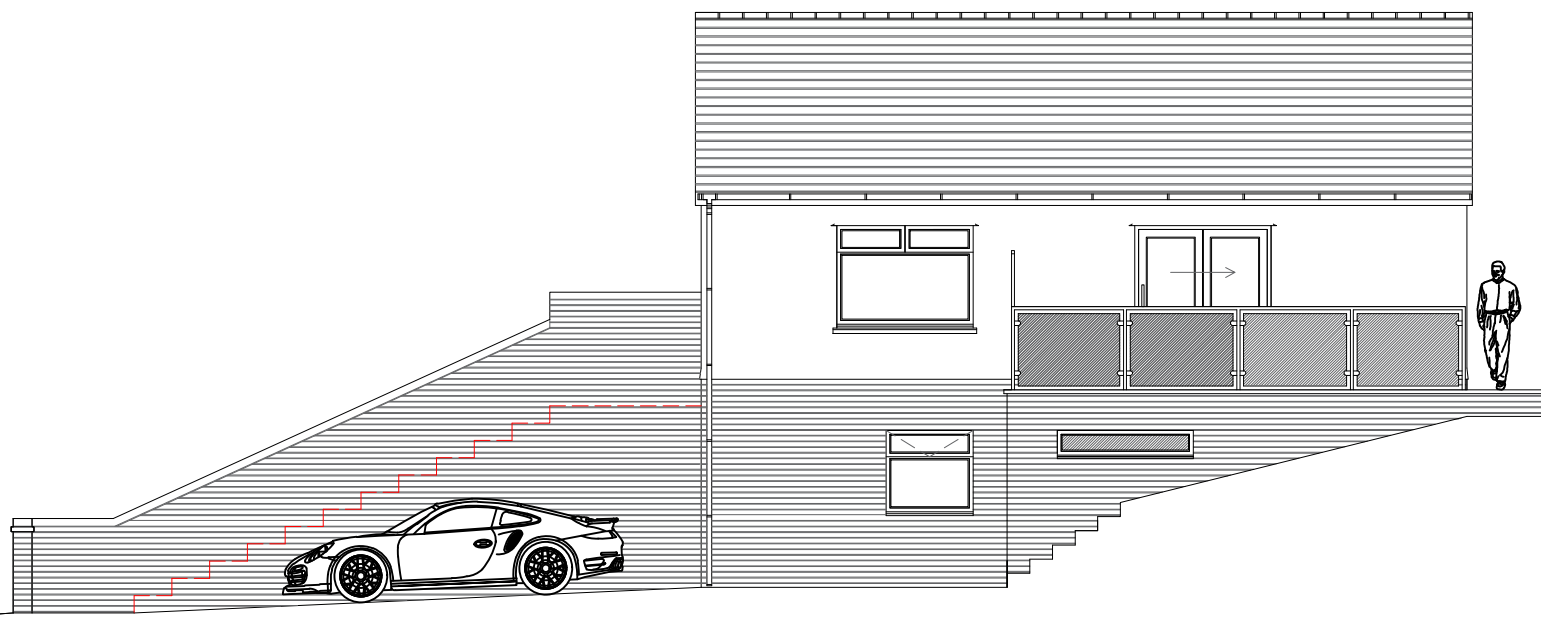

North Elevation

East Elevation

West Elevation

South Elevation

Project Details		2 Manesty Rise, Low Moresby, Whitehaven, Cumbria, CA28 6RY	
Project	Proposed Raised Decking Area Proposed Elevations		
Ref	RMM-2MR-002	Rev	-
Scale	1/100	Date	10th Aug 2023
Client	Ruth & Mike Moore		Paper Size A3