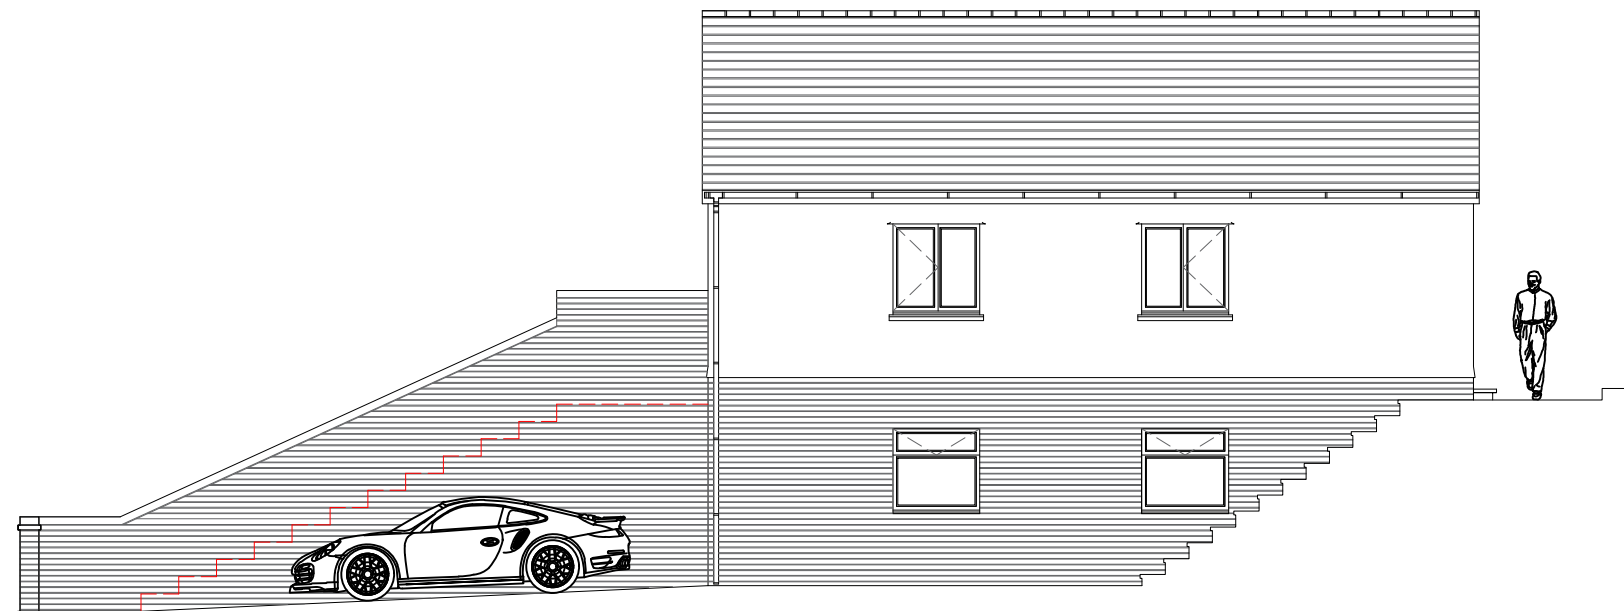

North Elevation

East Elevation

West Elevation

South Elevation

Project Details		2 Manesty Rise, Low Moresby, Whitehaven, Cumbria, CA28 6RY	
Project	Proposed Raised Decking Area Existing Elevations		
Ref	RMM-2MR-001	Rev	-
Scale	1/100	Date	10th Aug 2023
Client	Ruth & Mike Moore		Paper Size A3