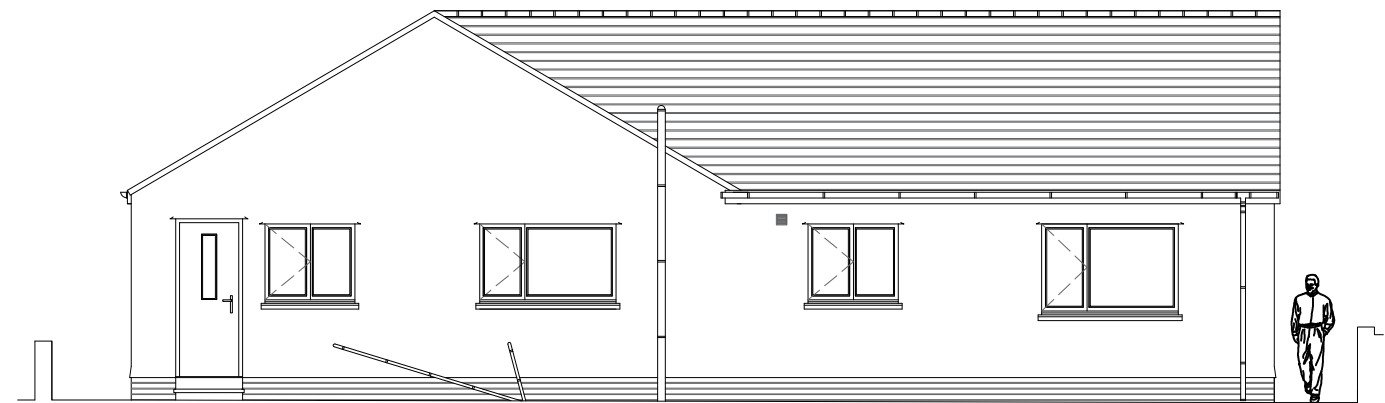

North Elevation

East Elevation

West Elevation

South Elevation

Project Details		2 Manesty Rise, Low Moresby, Whitehaven, Cumbria, CA28 6RY	
Project	Proposed Raised Decking Area Existing Elevations		
Ref	RMM-2MR-001	Rev	-
Scale	1/100	Date	10th Aug 2023
Client	Ruth & Mike Moore		Paper Size A3