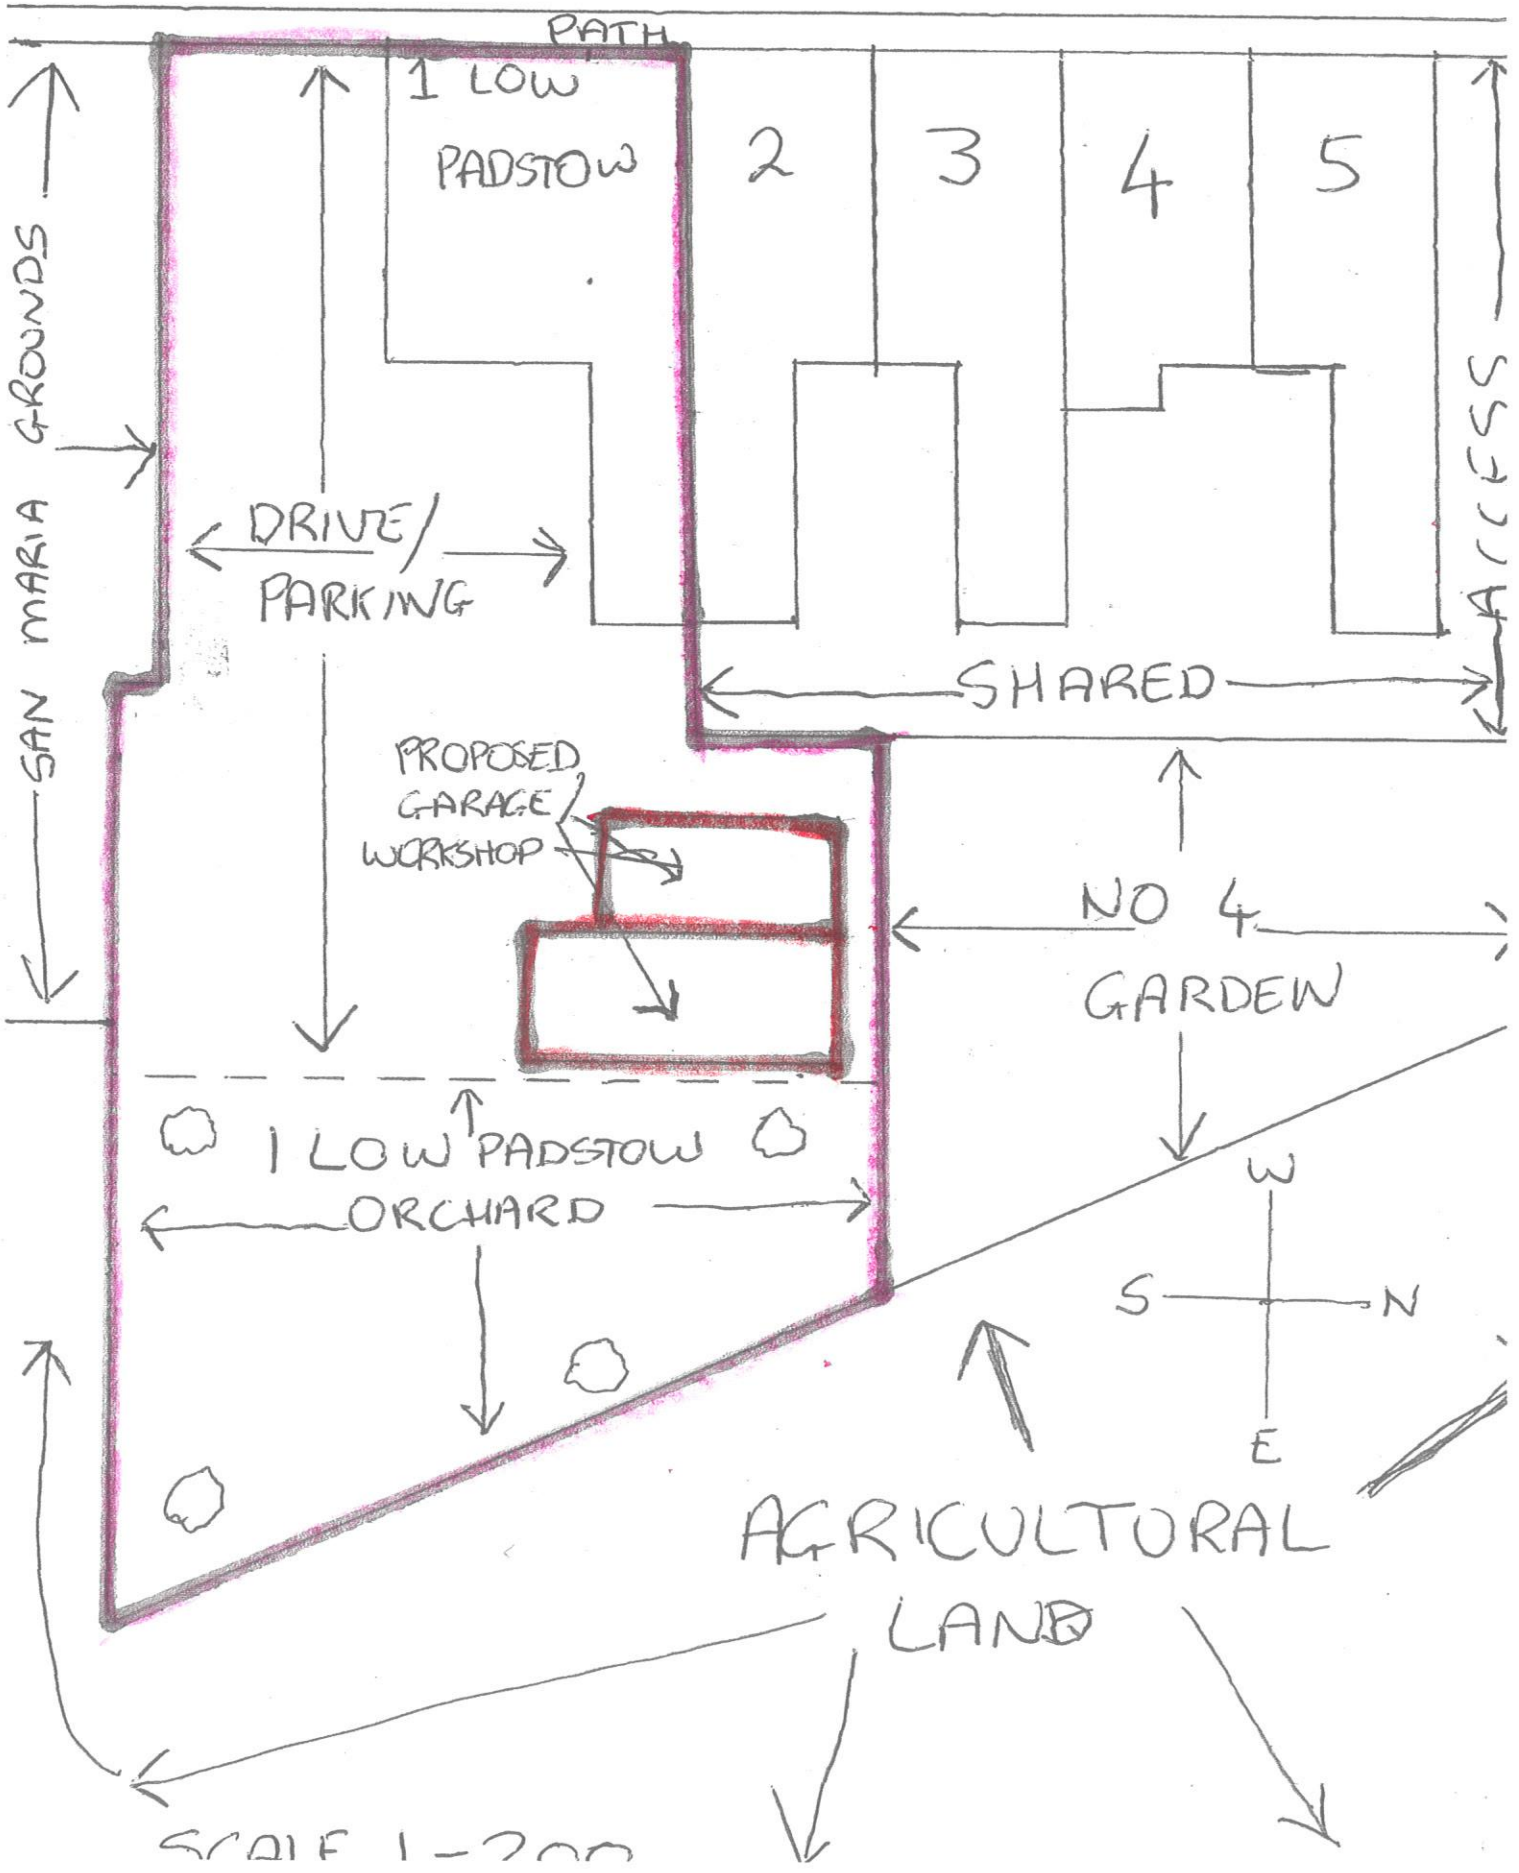

MAN YARA

GLARAMARA

MELBREAK

GRASS VERGE

ROAD

PATH

1 LOW PADSTOW

2

3

4

5

DRIVE/PARKING

PROPOSED GARAGE/WORKSHOP

SHARED

NO 4 GARDEW

1 LOW PADSTOW

ORCHARD

AGRICULTURAL LAND

SCALE 1-200

SAN MARIA GROUNDS

ACCESS