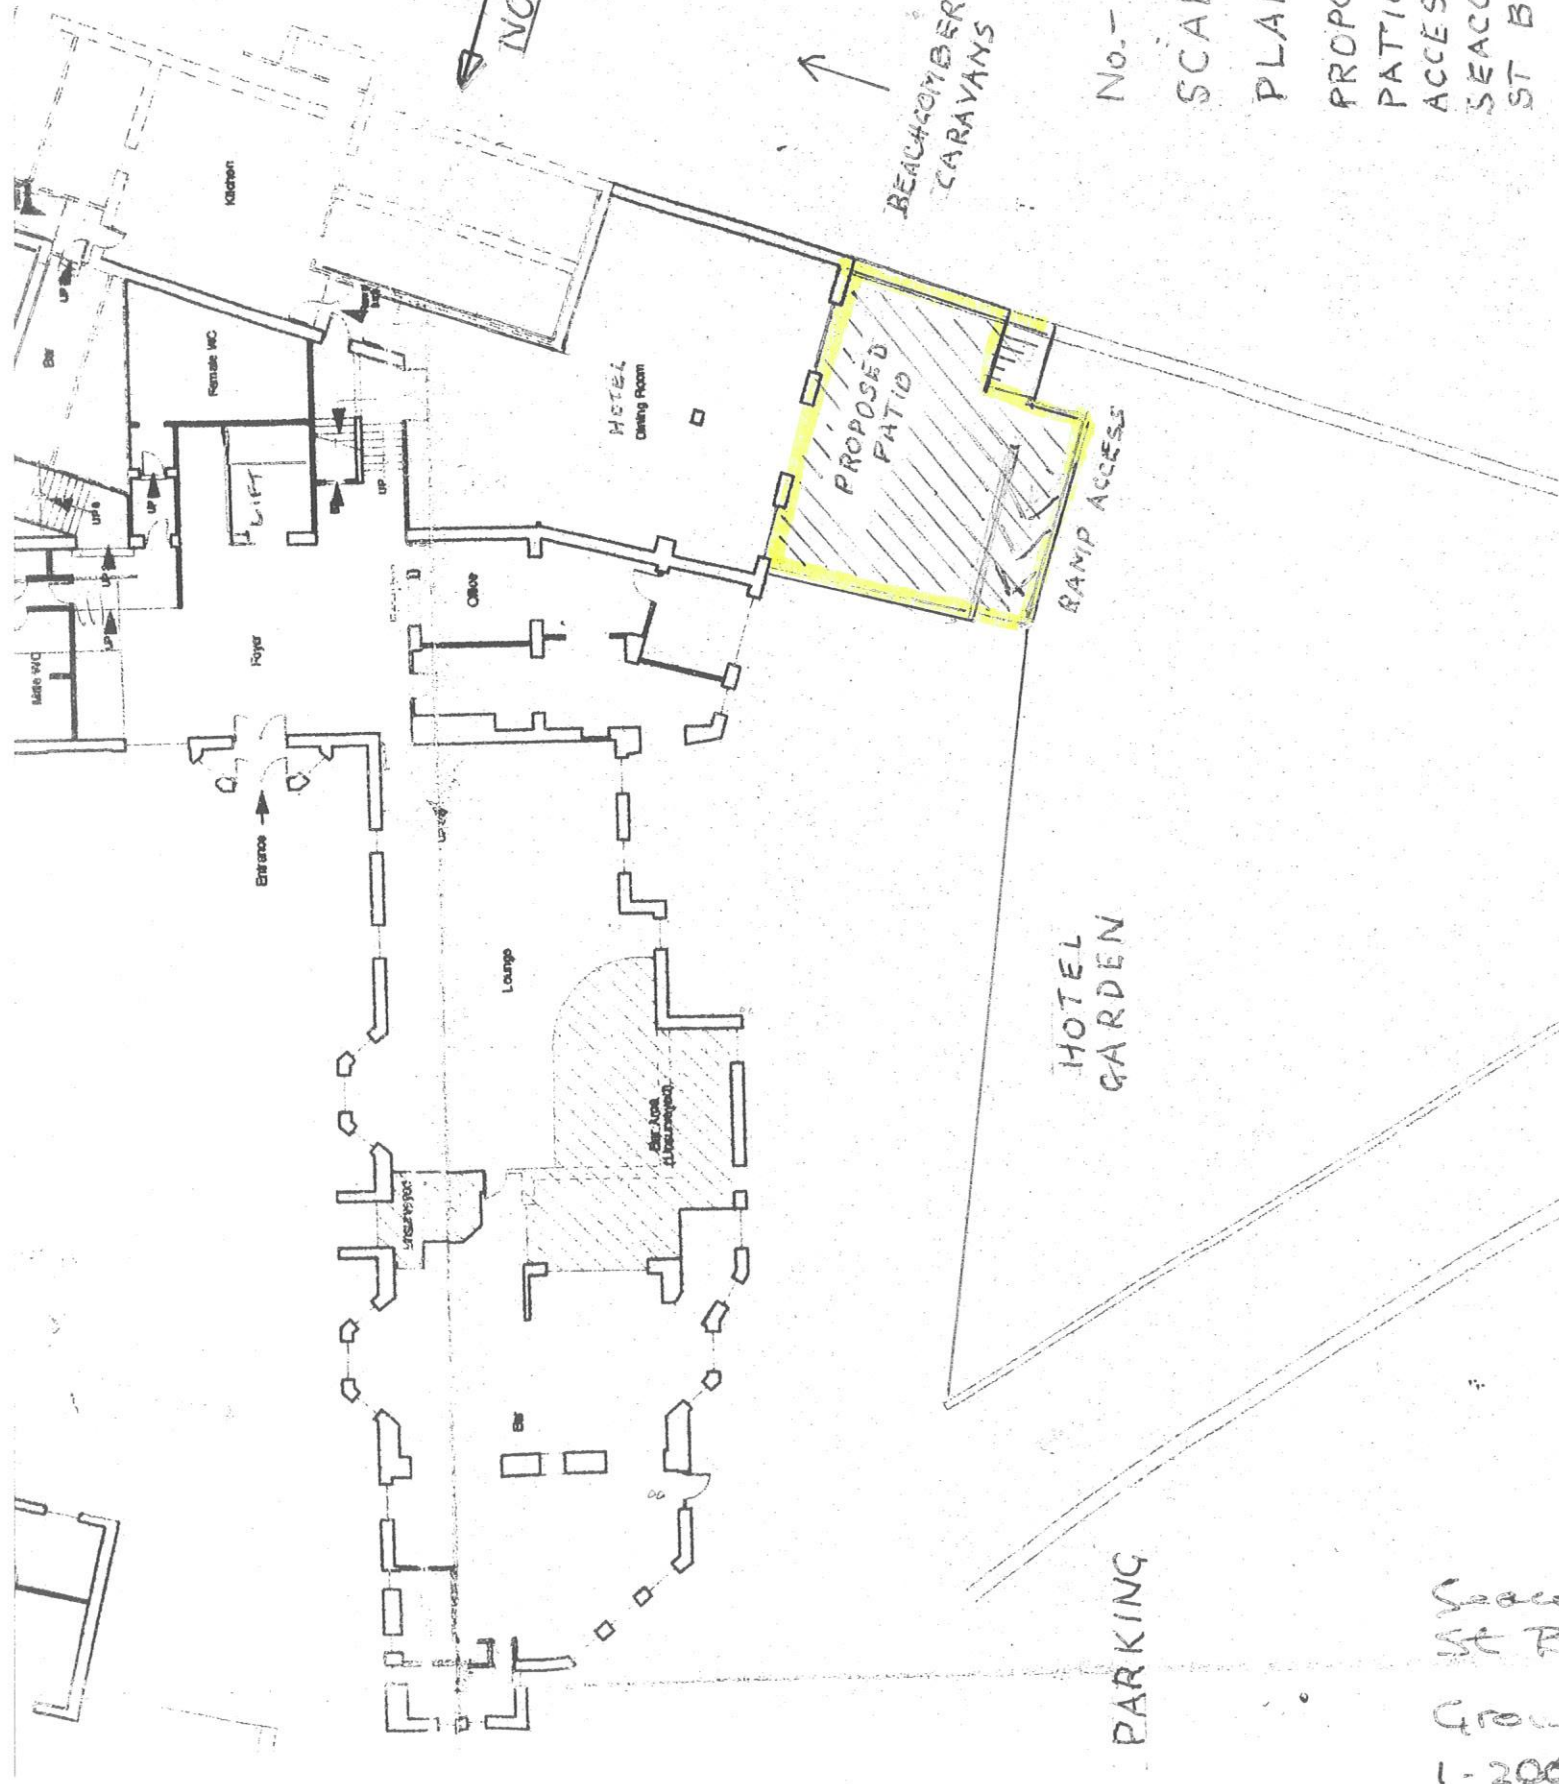

NORTH

BEACHCOMBER
CARAVANS

No. - HOTEL PATIO 2

SCALE 1-200

PLAN

PROPOSED OUTDOOR
PATIO AND DISABILITY
ACCESS.
SEACOTE HOTEL
ST BEES

1-200
F
M
V
W