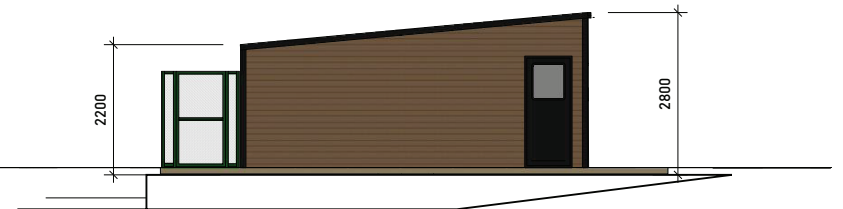

PROPOSED PLAN

Title <b>PROPOSED</b>		Project <b>PROPOSED KENNELS ANIMAL CONCERN, EGREMONT</b>	
Client <b>ANIMAL CONCERN</b>		Date <b>SEP 23</b>	Scale <b>1:100</b>
Status <b>PL</b>		Drawn By <b>MWA</b>	ONO
		Dwg No. <b>1</b>	Rev <b>A</b>
<b>Design</b> Allison Ltd			
designallison@yahoo.co.uk		Tel : 07389616997	

REAR ELEVATION

SIDE ELEVATION

FRONT ELEVATION

SIDE ELEVATION