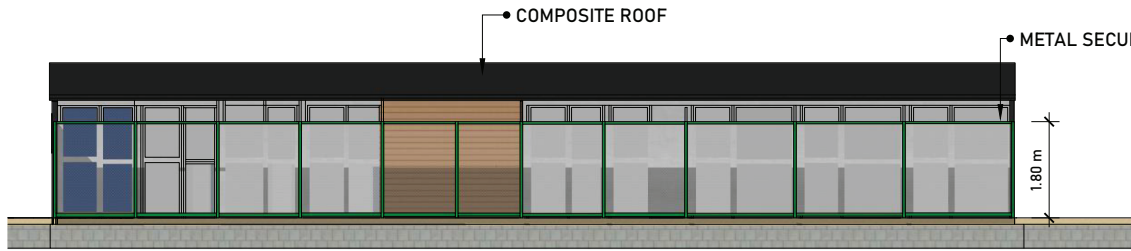

PROPOSED PLAN

Title <b>PROPOSED</b>		Project <b>PROPOSED KENNELS ANIMAL CONCERN, EGREMONT</b>	
Client <b>ANIMAL CONCERN</b>		Date <b>SEP 23</b>	Scale <b>1:100</b>
Status <b>PL</b>		Drawn By <b>MWA</b>	ONO
		Dwg No. <b>1</b>	Rev <b>A</b>
<b>Design</b> Allison Ltd			
designallison@yahoo.co.uk		Tel : 07389616997	

REAR ELEVATION

SIDE ELEVATION

FRONT ELEVATION

SIDE ELEVATION