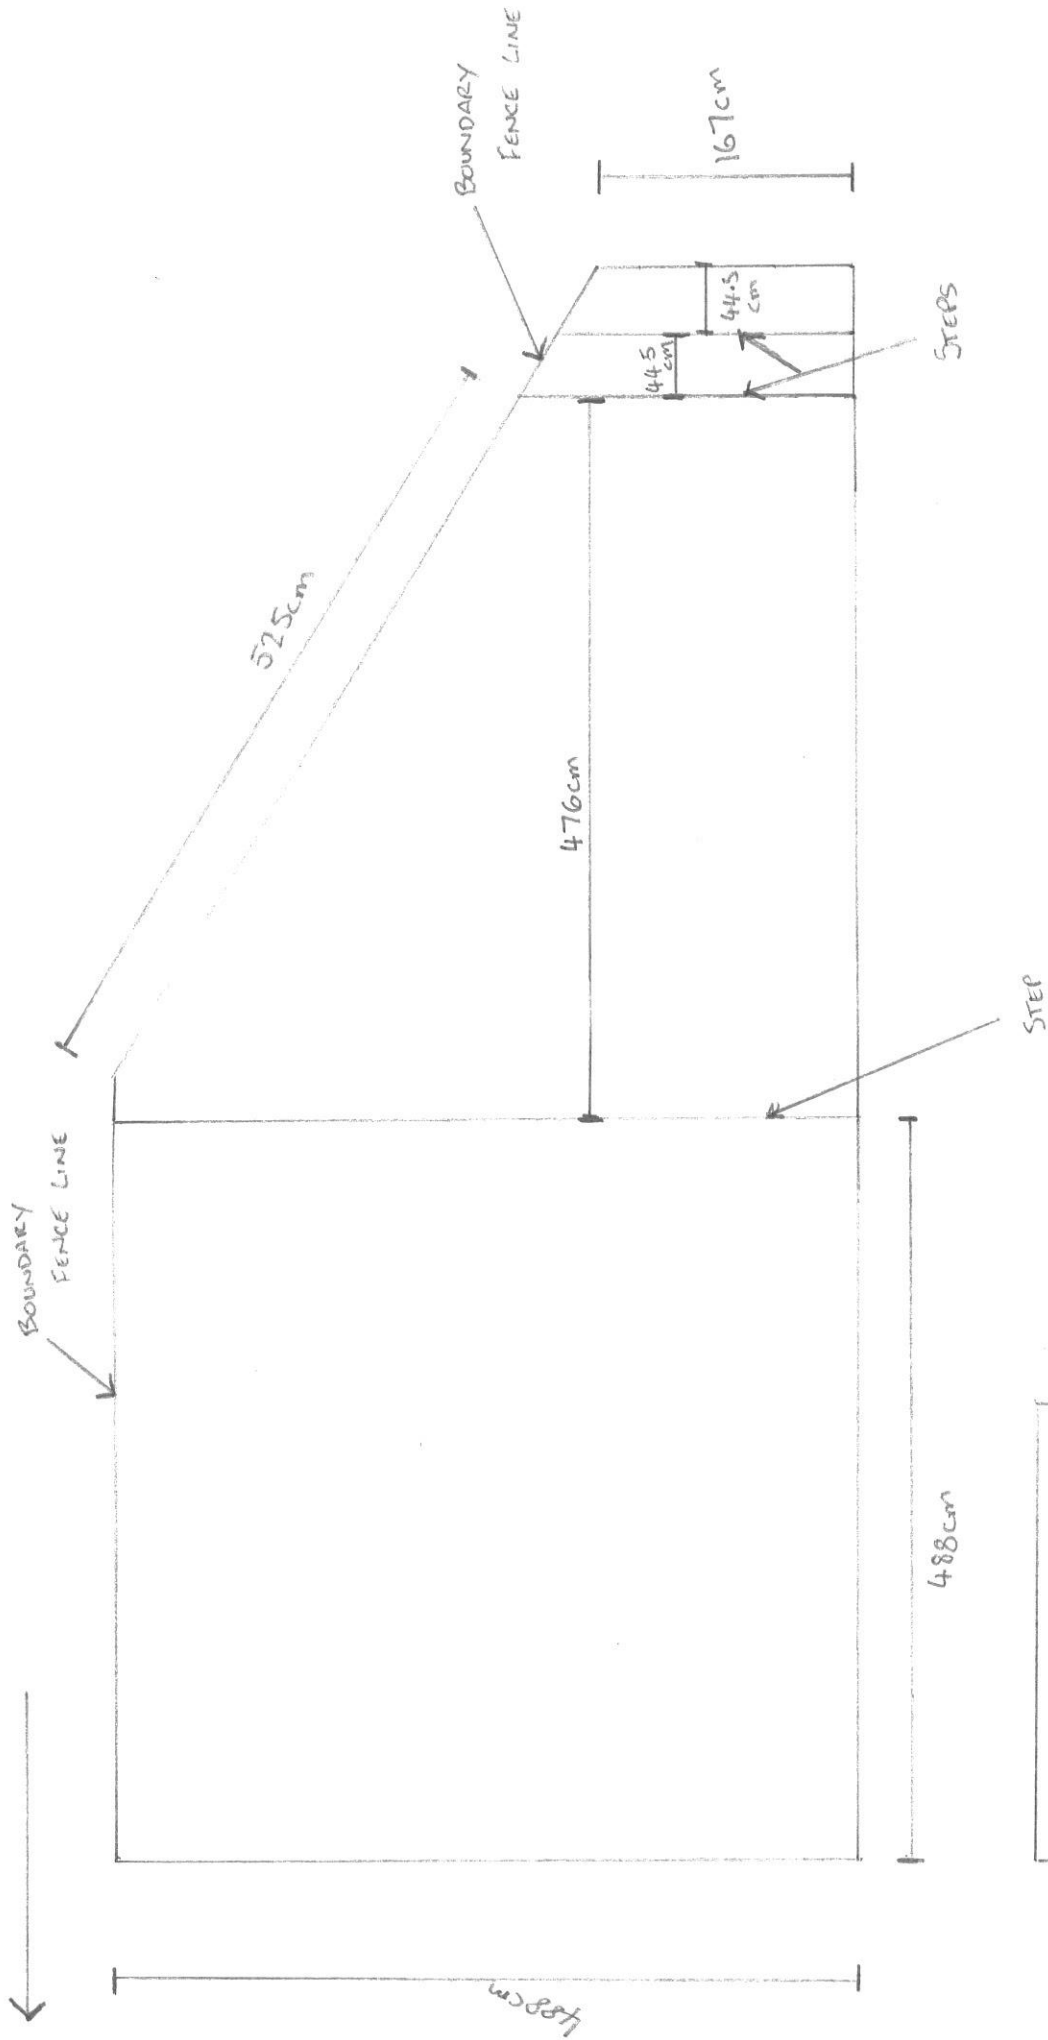

MAIN DWELLING

S BRAYER CLOSE
ELEVATION 2/12
REAR DECK
SCALE 1:50