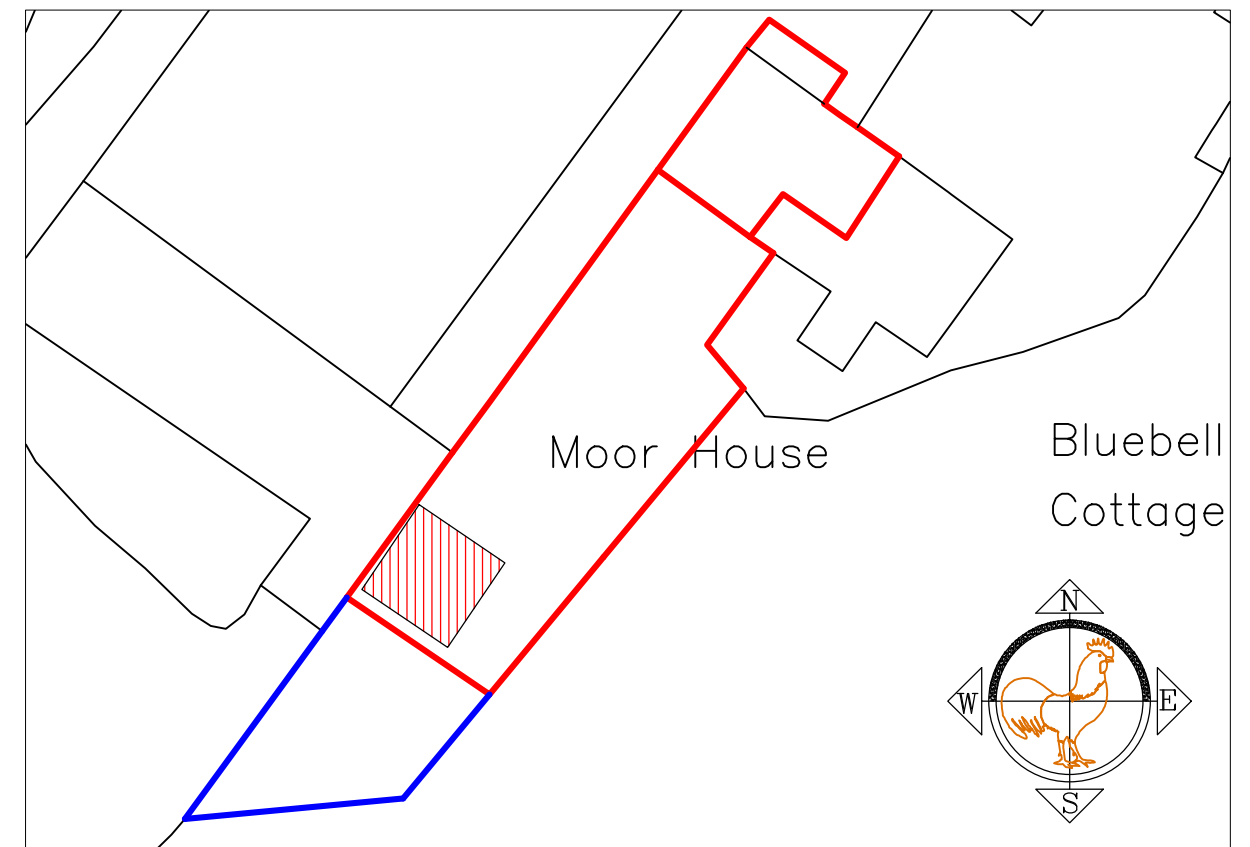

Location Plan  
Scale 1/1250

Location Plan  
Scale 1/2500

Location Plan  
Scale 1/500

The drawing is the property of JTS Architectural services, and is not to be copied, used or shown to any third party without written consent.

Address	Moorhouse Farm, Calderbridge, Seascale, Cumbria
Title Project	Proposed Location Plans- DWG03 Rev A Change of land use & Detached Garage Planning Application Drawing
Scale	1/500, 1/1250 & 1/2500