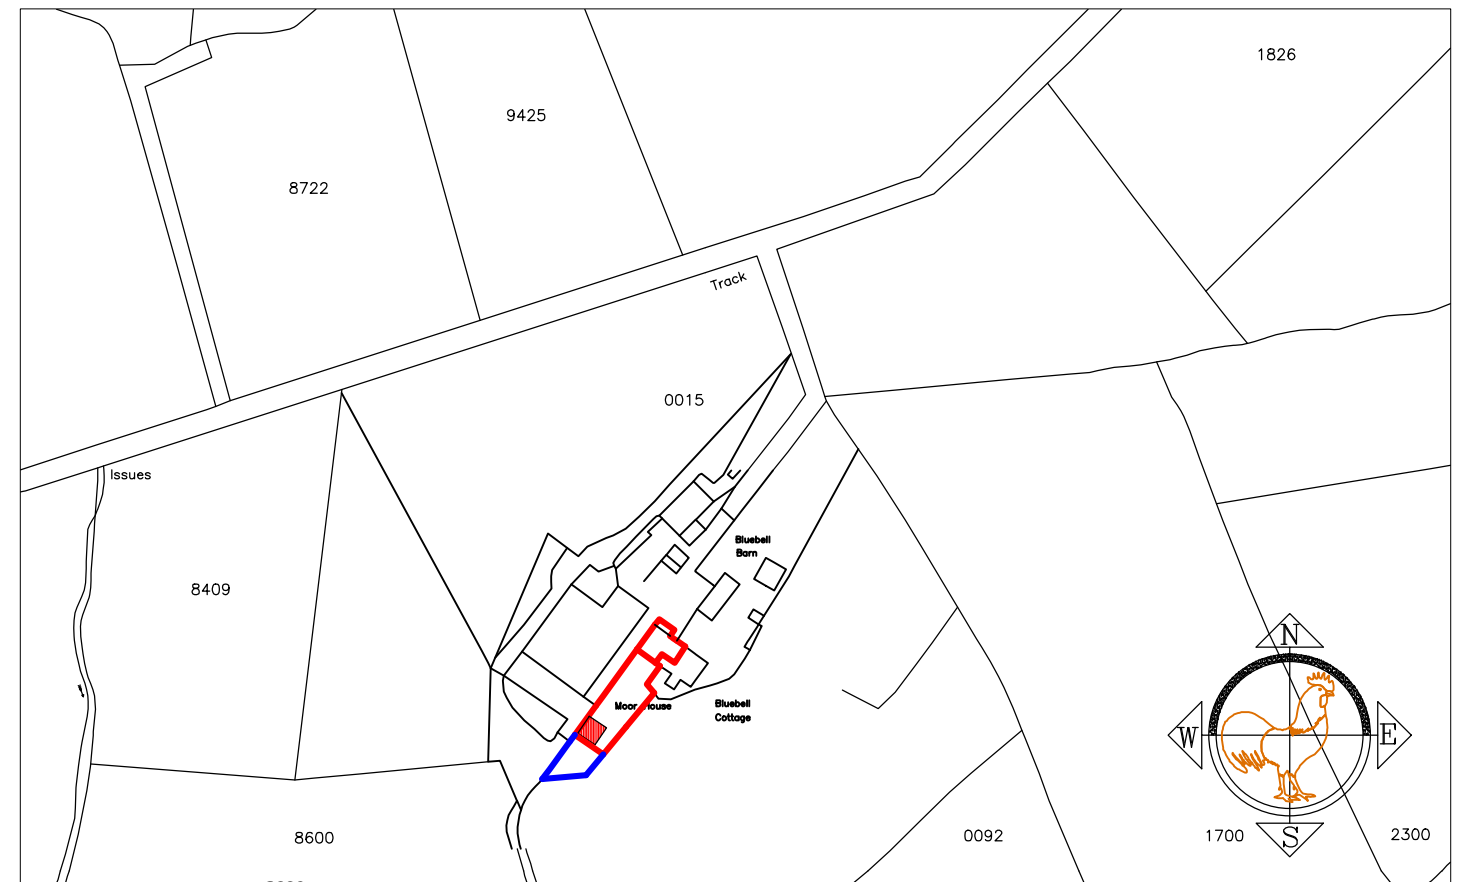

Location Plan  
Scale 1/1250

Location Plan  
Scale 1/2500

Location Plan  
Scale 1/500

The drawing is the property of JTS Architectural services, and is not to be copied, used or shown to any third party without written consent.

Address	Moorhouse Farm, Calderbridge, Seascale, Cumbria
Title Project	Proposed Location Plans- DWG03 Rev A Change of land use & Detached Garage Planning Application Drawing
Scale	1/500, 1/1250 & 1/2500