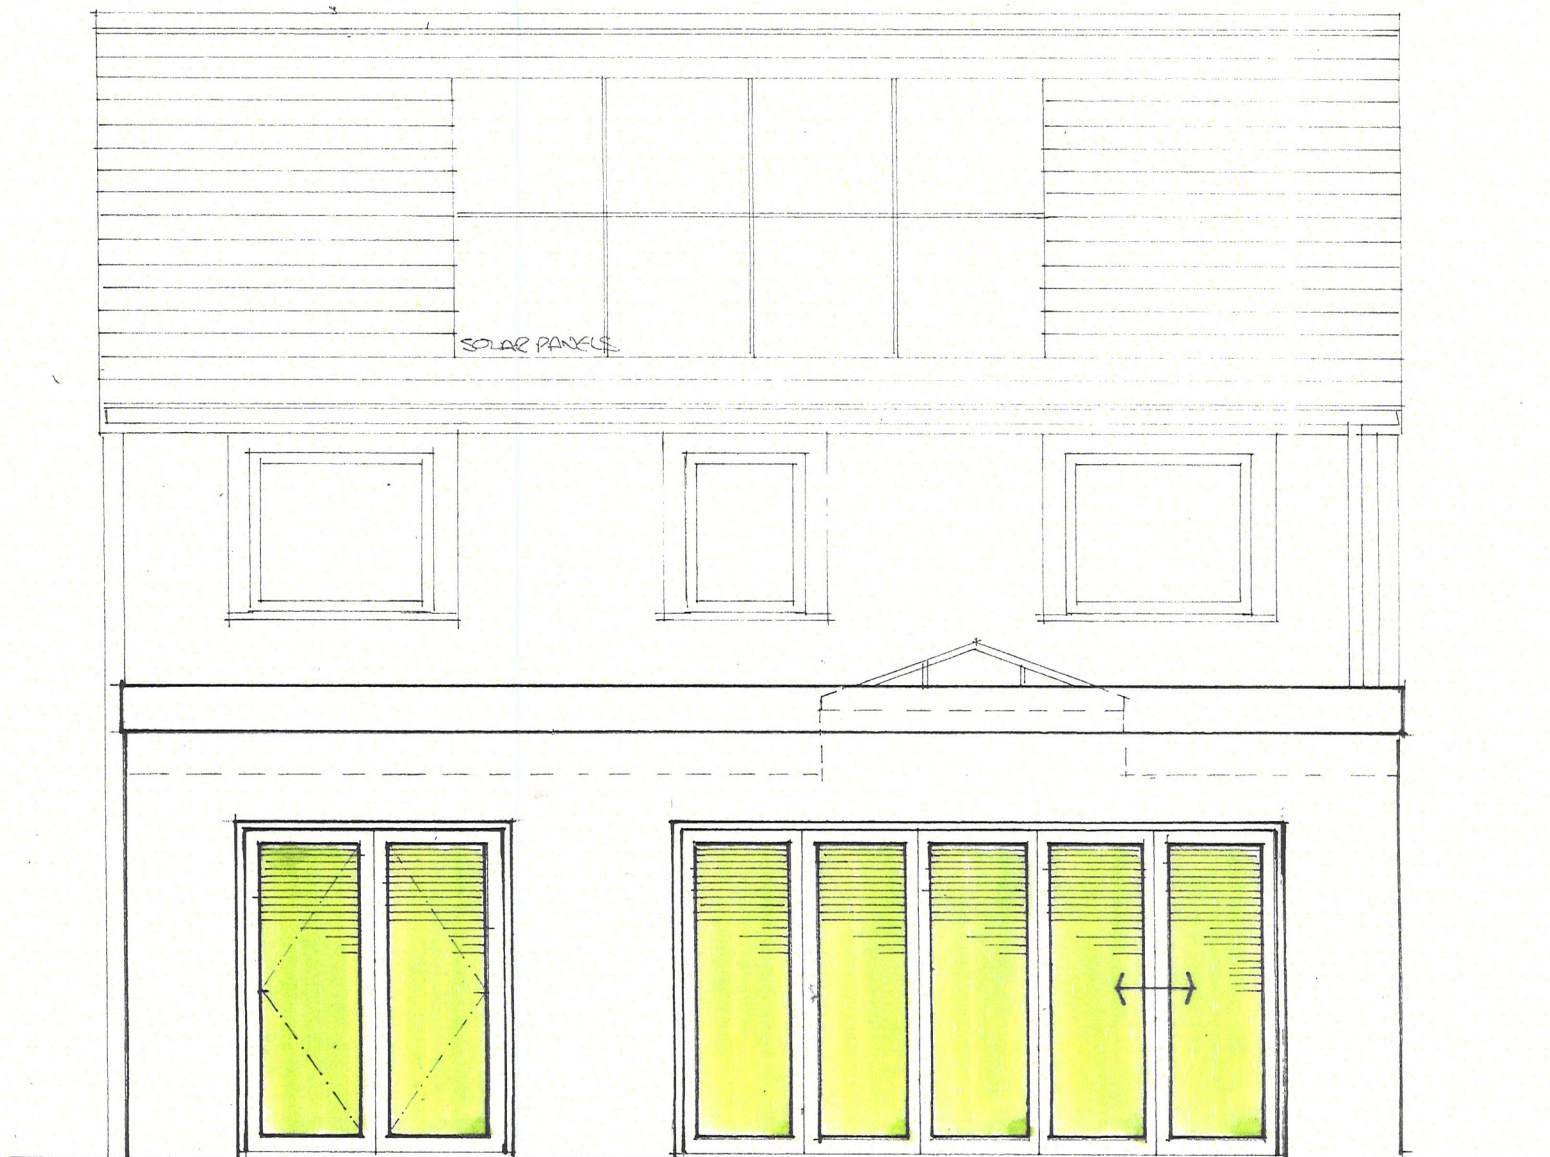

GF. PROPOSED PLAN

REAR ELEVATION

REAR SINGLE STOREY EXTENSION FOR LOUNGE, PLAYROOM, UTILITY & WC  
 1 ROUND CLOSE, MORESBY PARKS CA28 8XF FOR MR & MRS A NOBLE