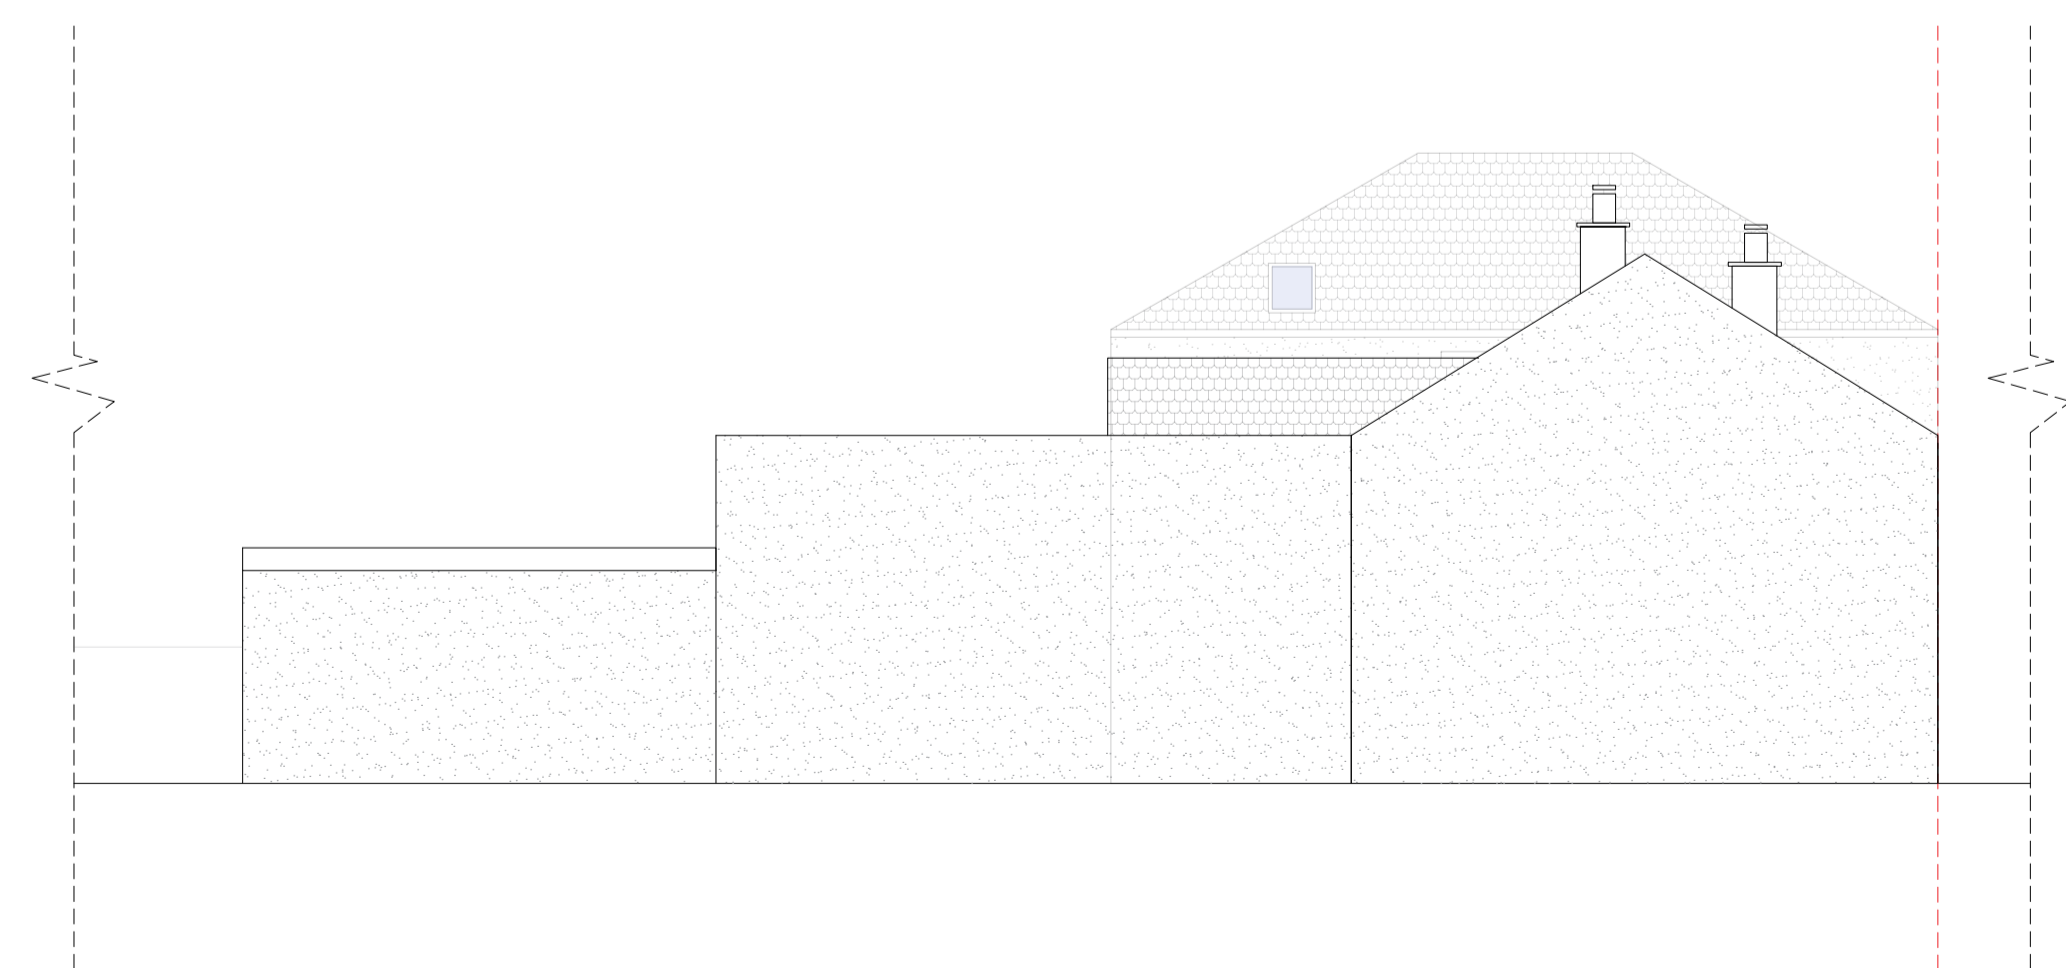

Proposed West Elevation (The Pub and Restaurant Block)