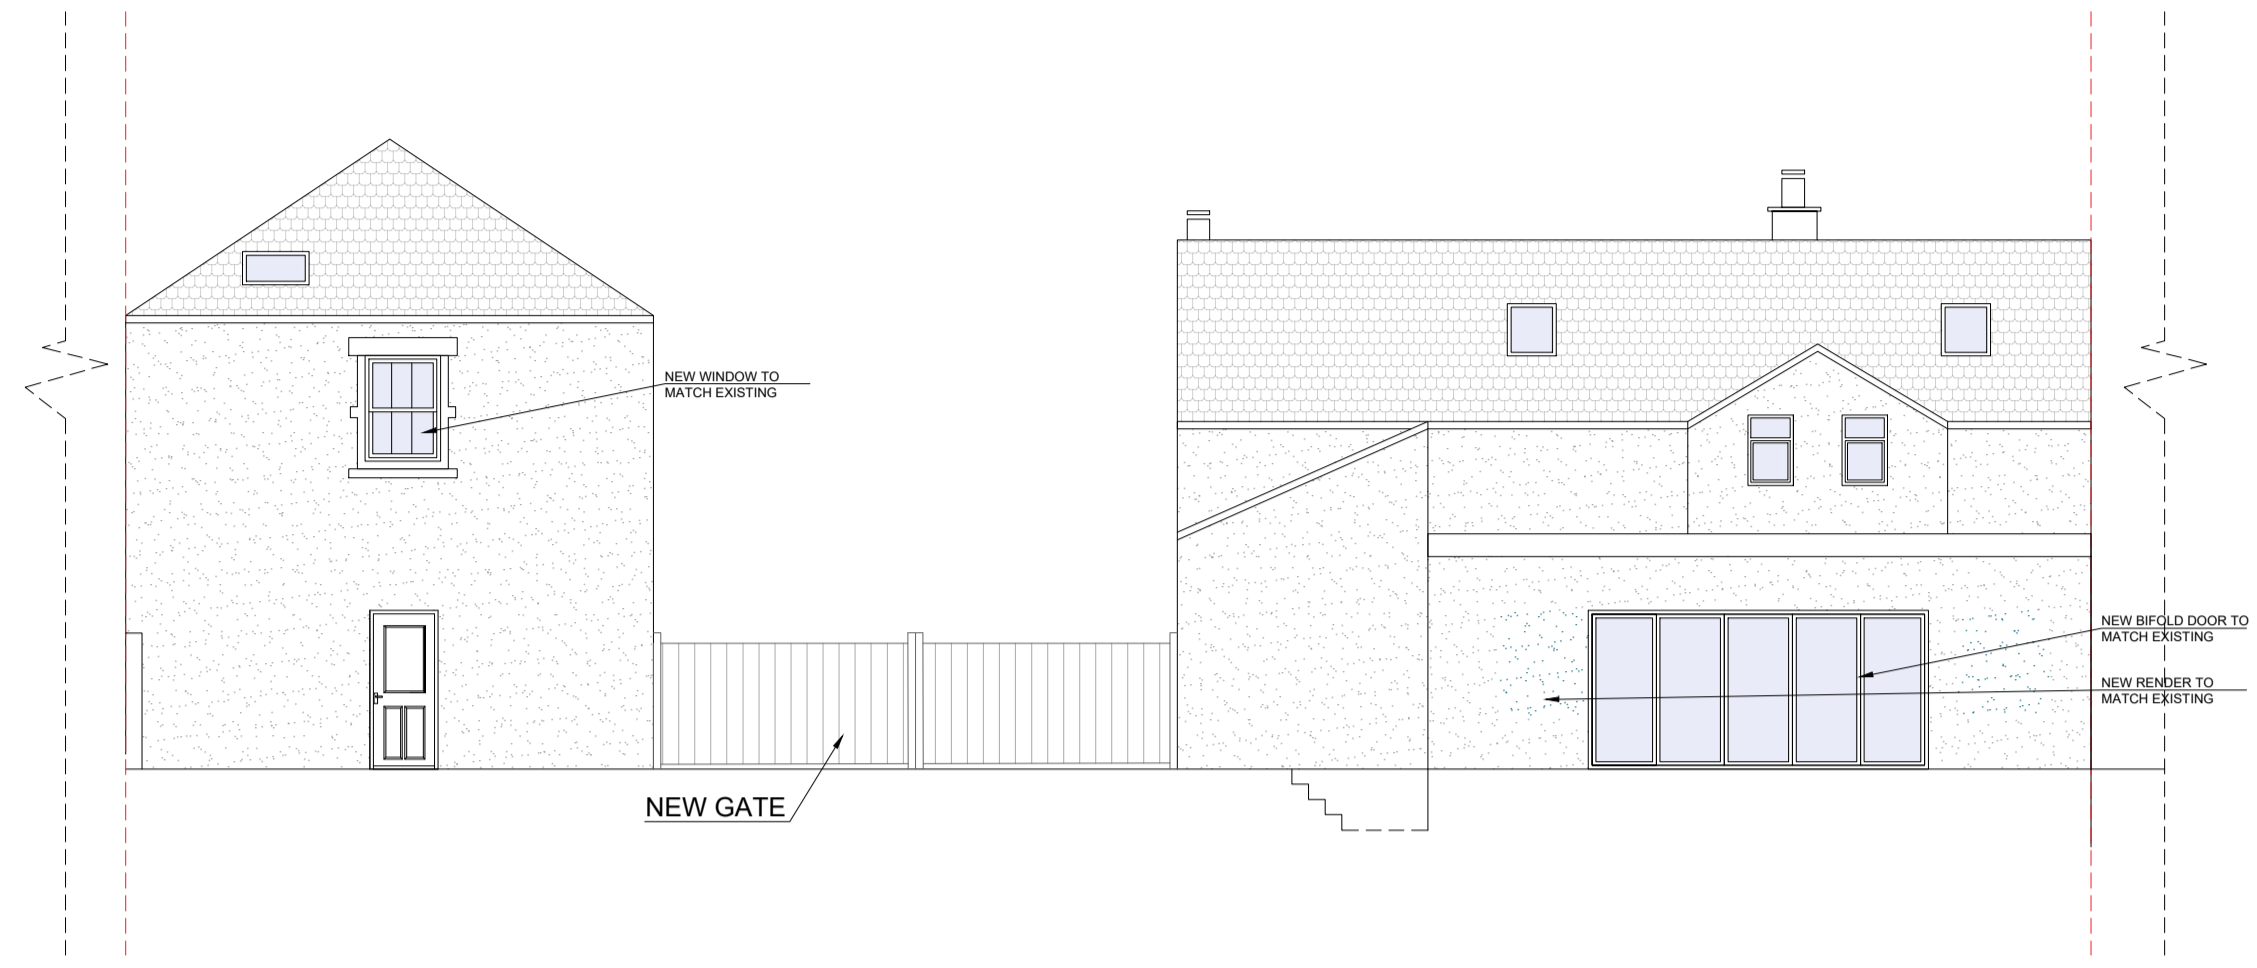

Proposed North Elevation