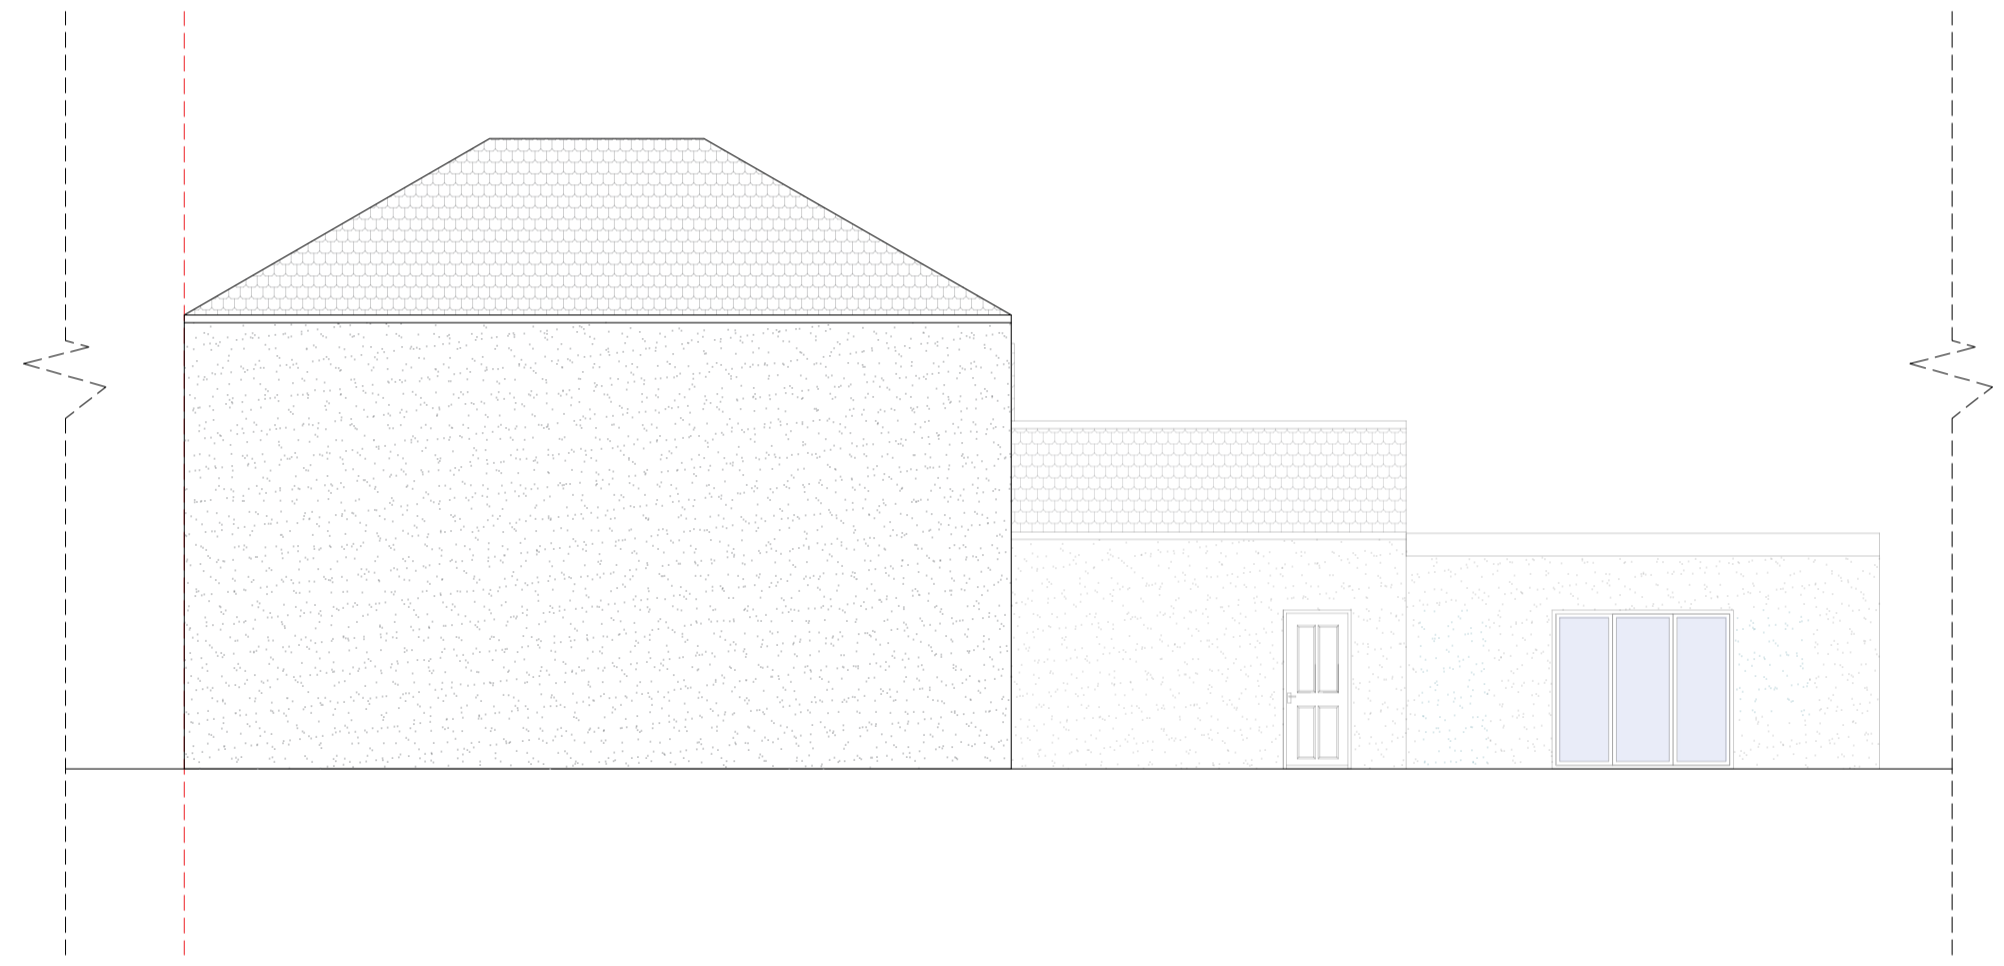

Proposed East Elevation (The Hotel Block)