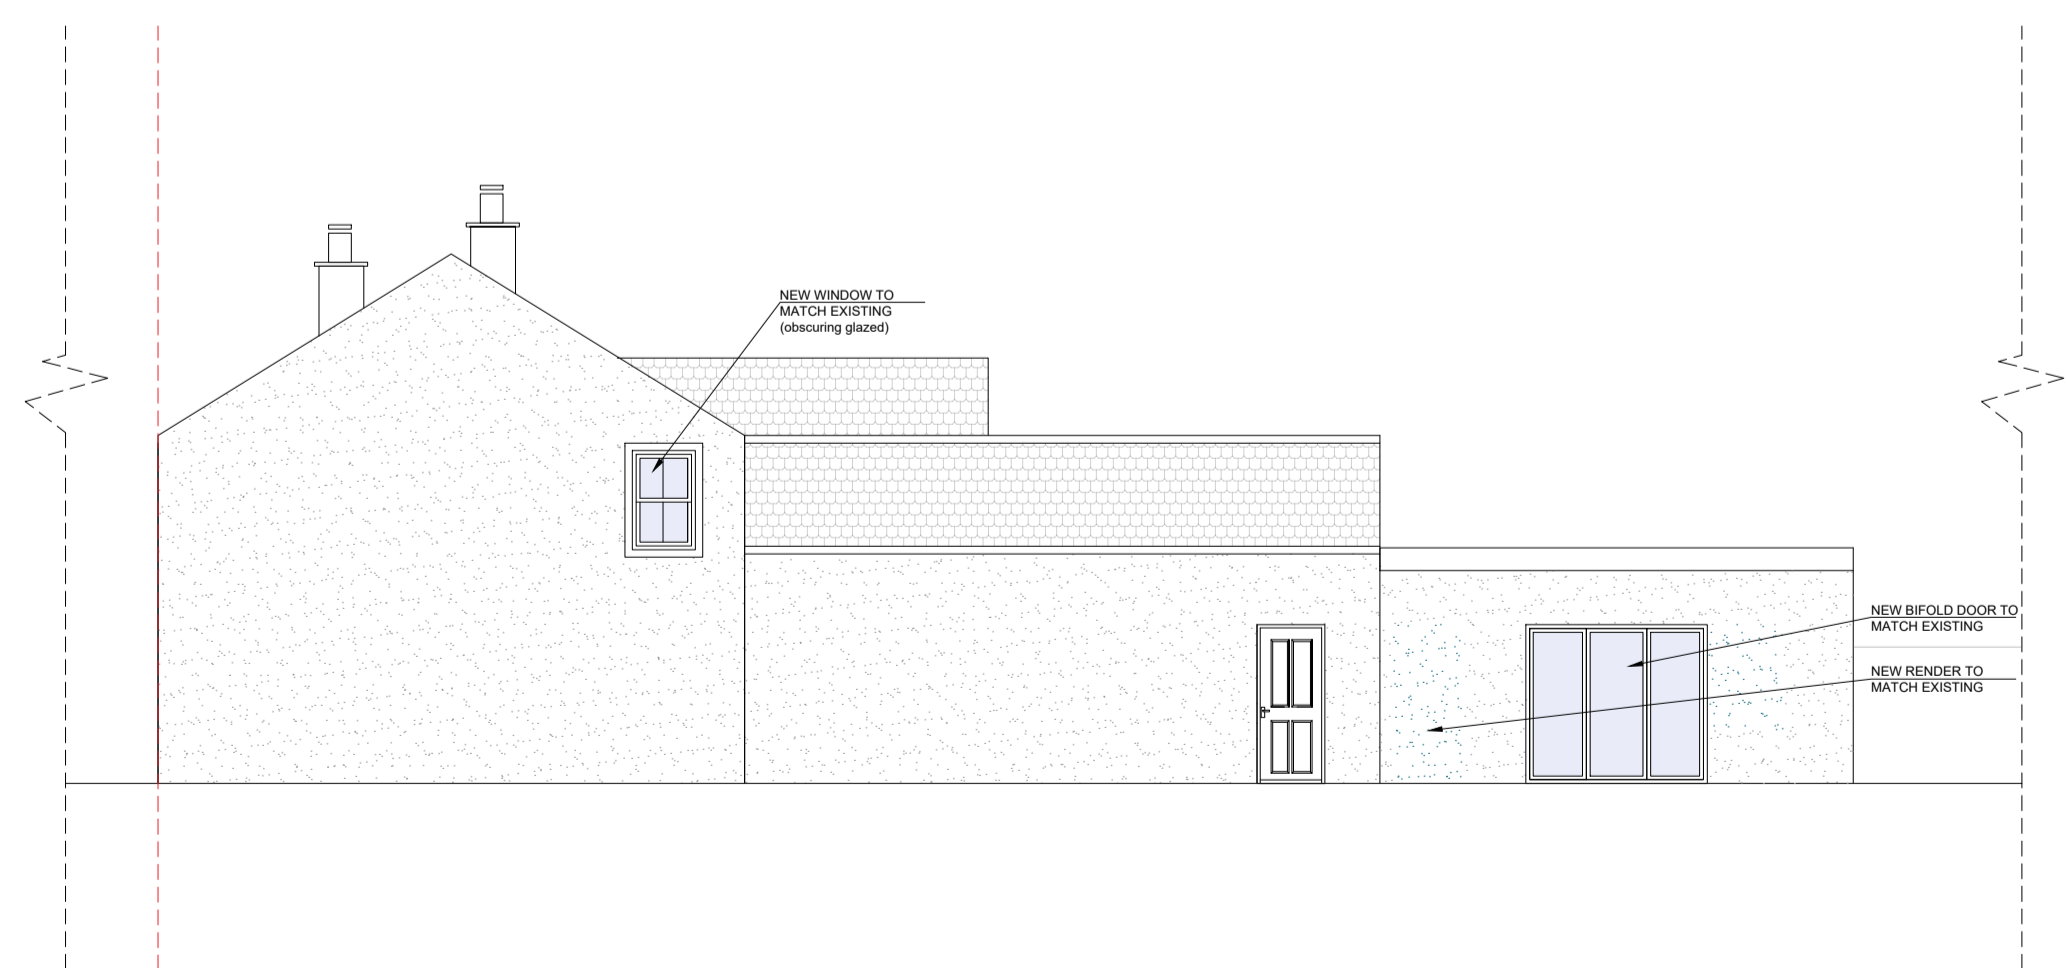

Proposed East Elevation (The Pub and Restaurant Block)

Drawing Name	
Proposed Elevations	
Project Address	
The Royal Road, Nursery Road, Beckermet, CA21 2XB	
Scale	Date
1/100 at A1	22.12.2023
Designer	Revision
BB	V4