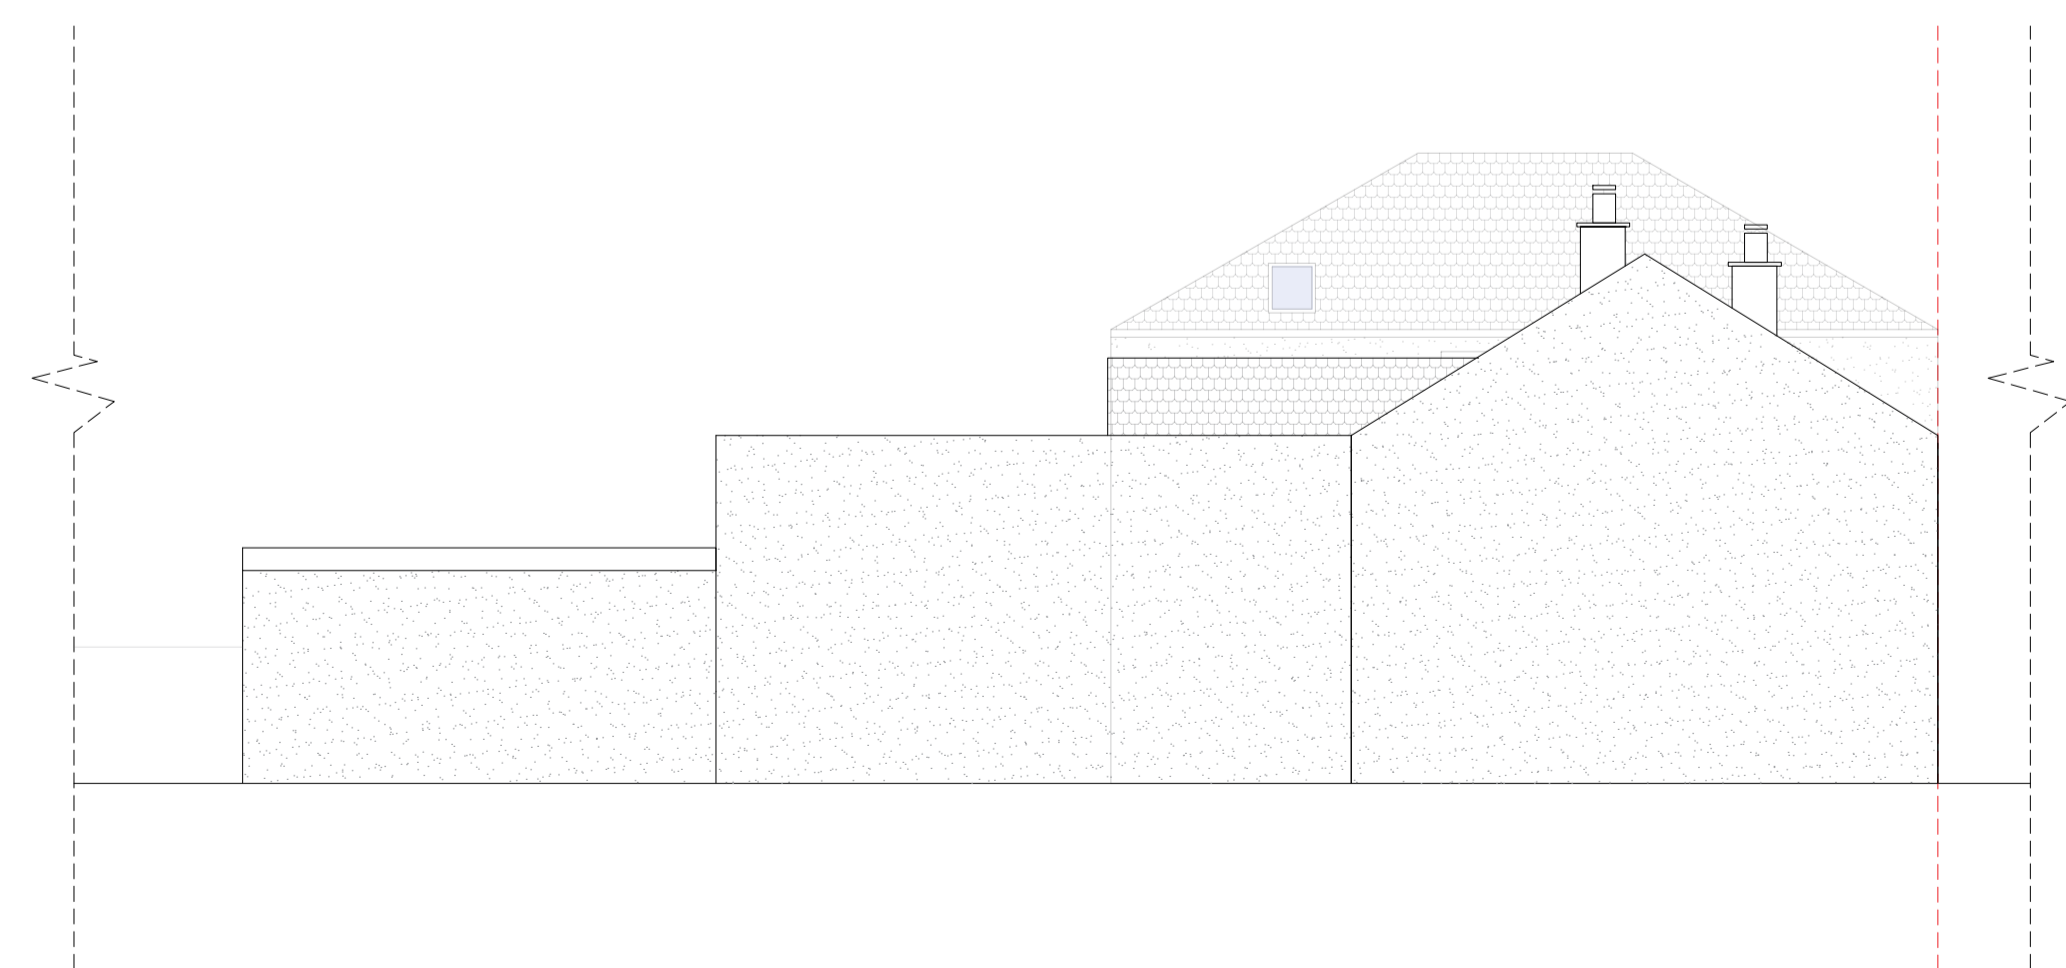

Proposed East Elevation (The Pub and Restaurant Block)