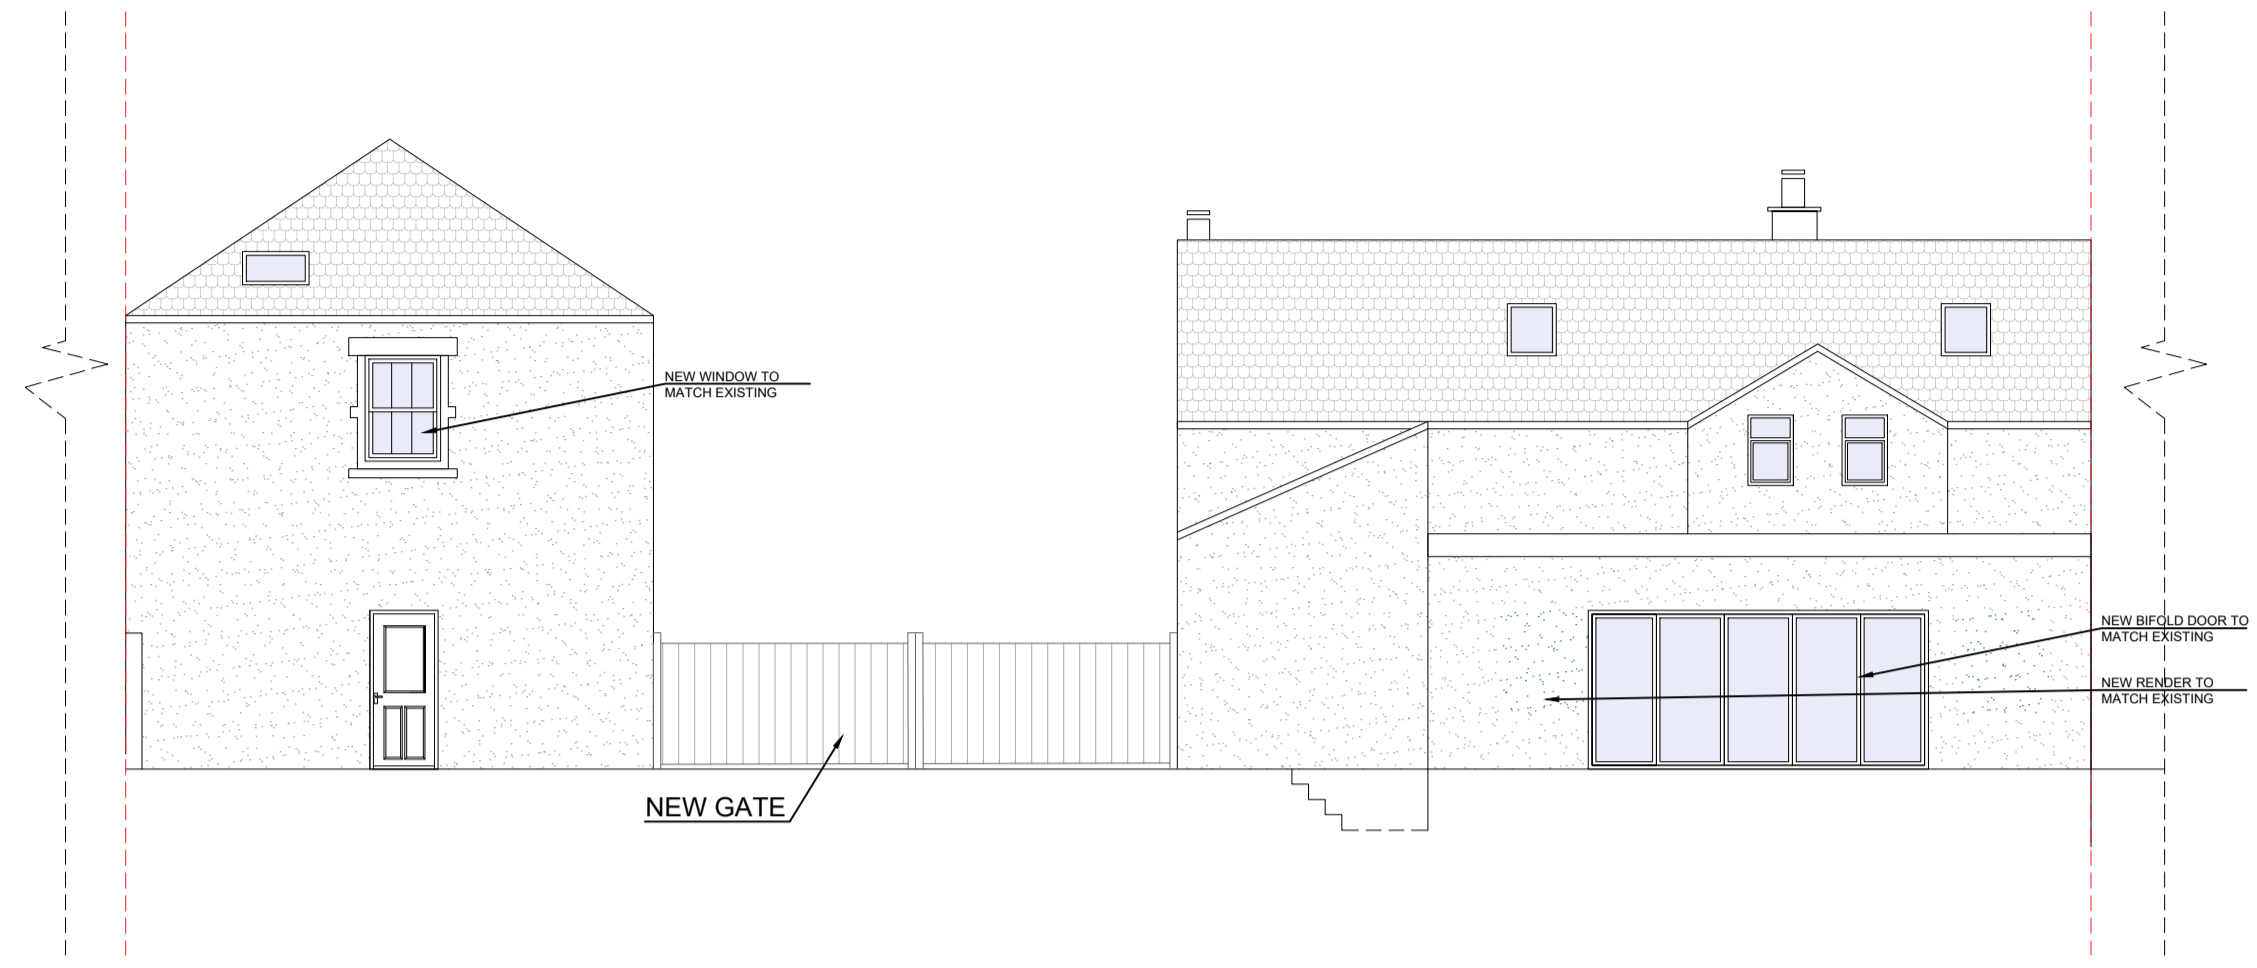

Proposed North Elevation