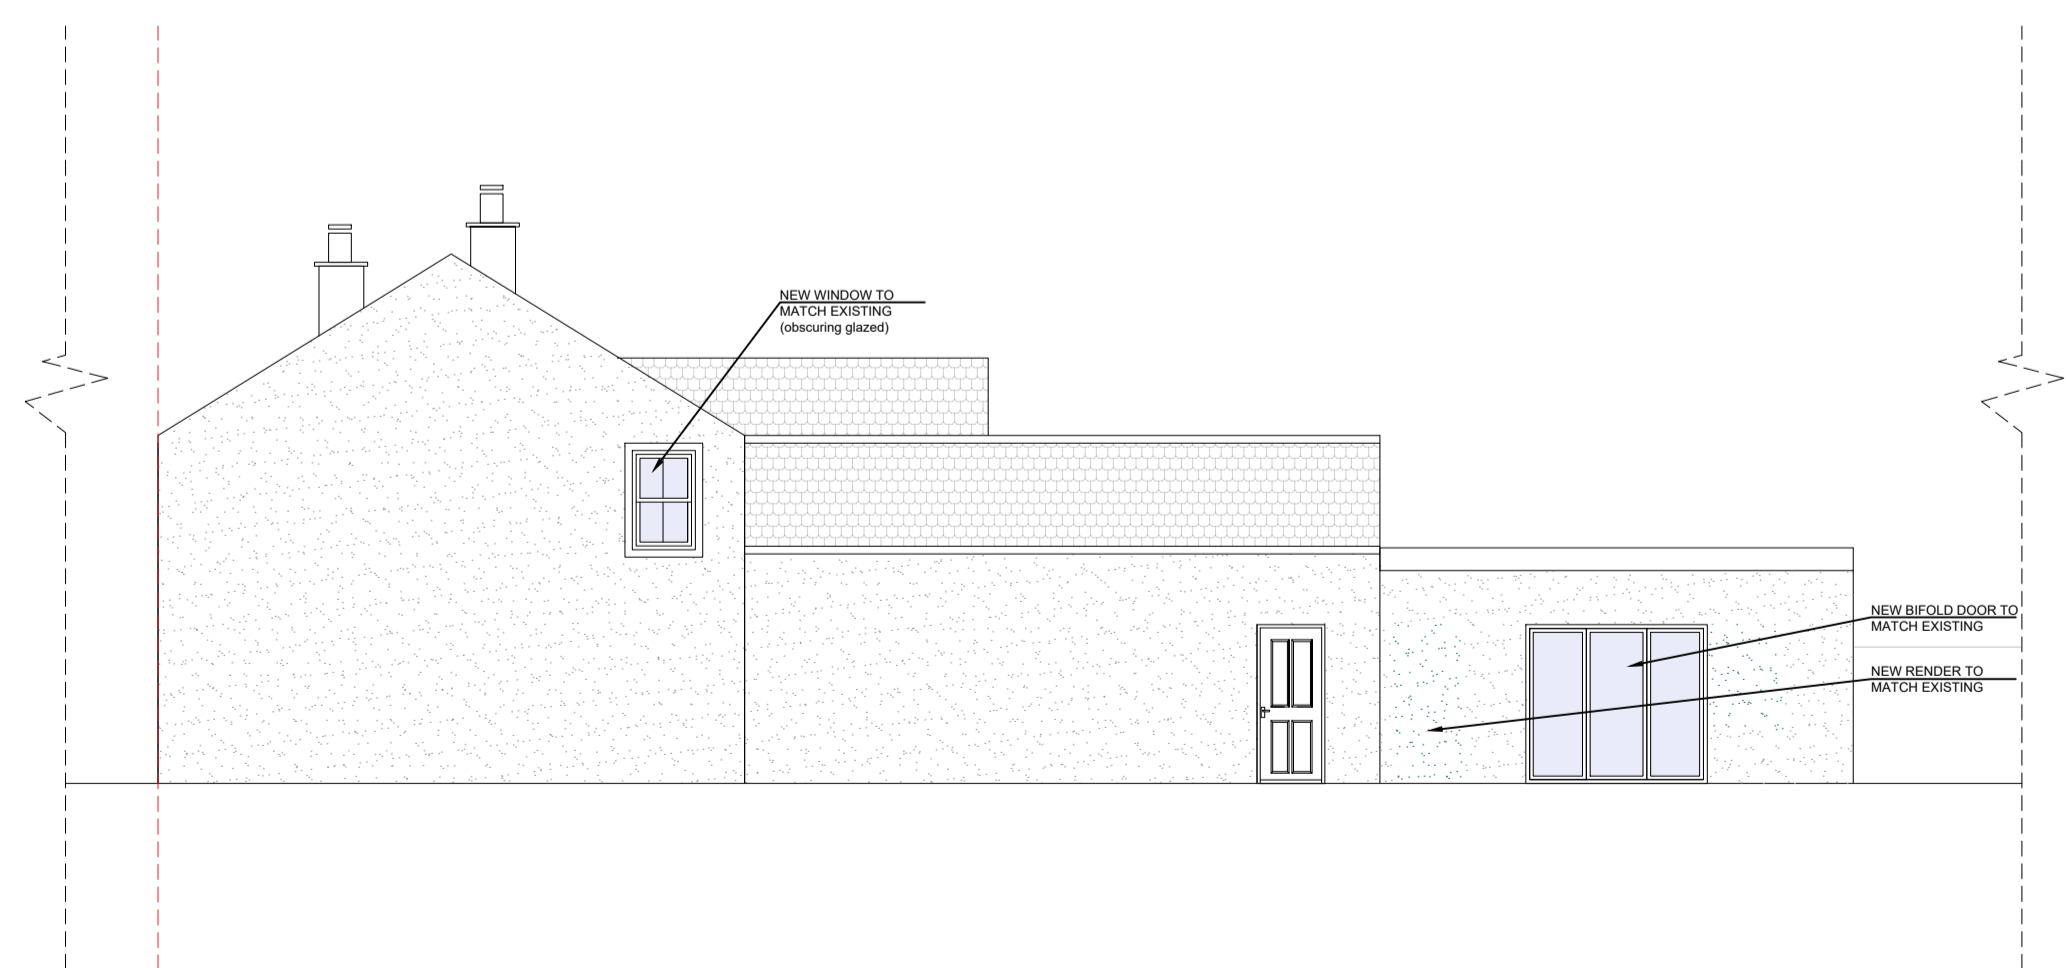

Proposed West Elevation (The Pub and Restaurant Block)

Drawing Name	
Proposed Elevations	
Project Address	
The Royal Road, Nursery Road, Beckermet, CA21 2XB	
Scale	Date
1/100 at A1	22.11.2023
Designer	Revision
BB	V3