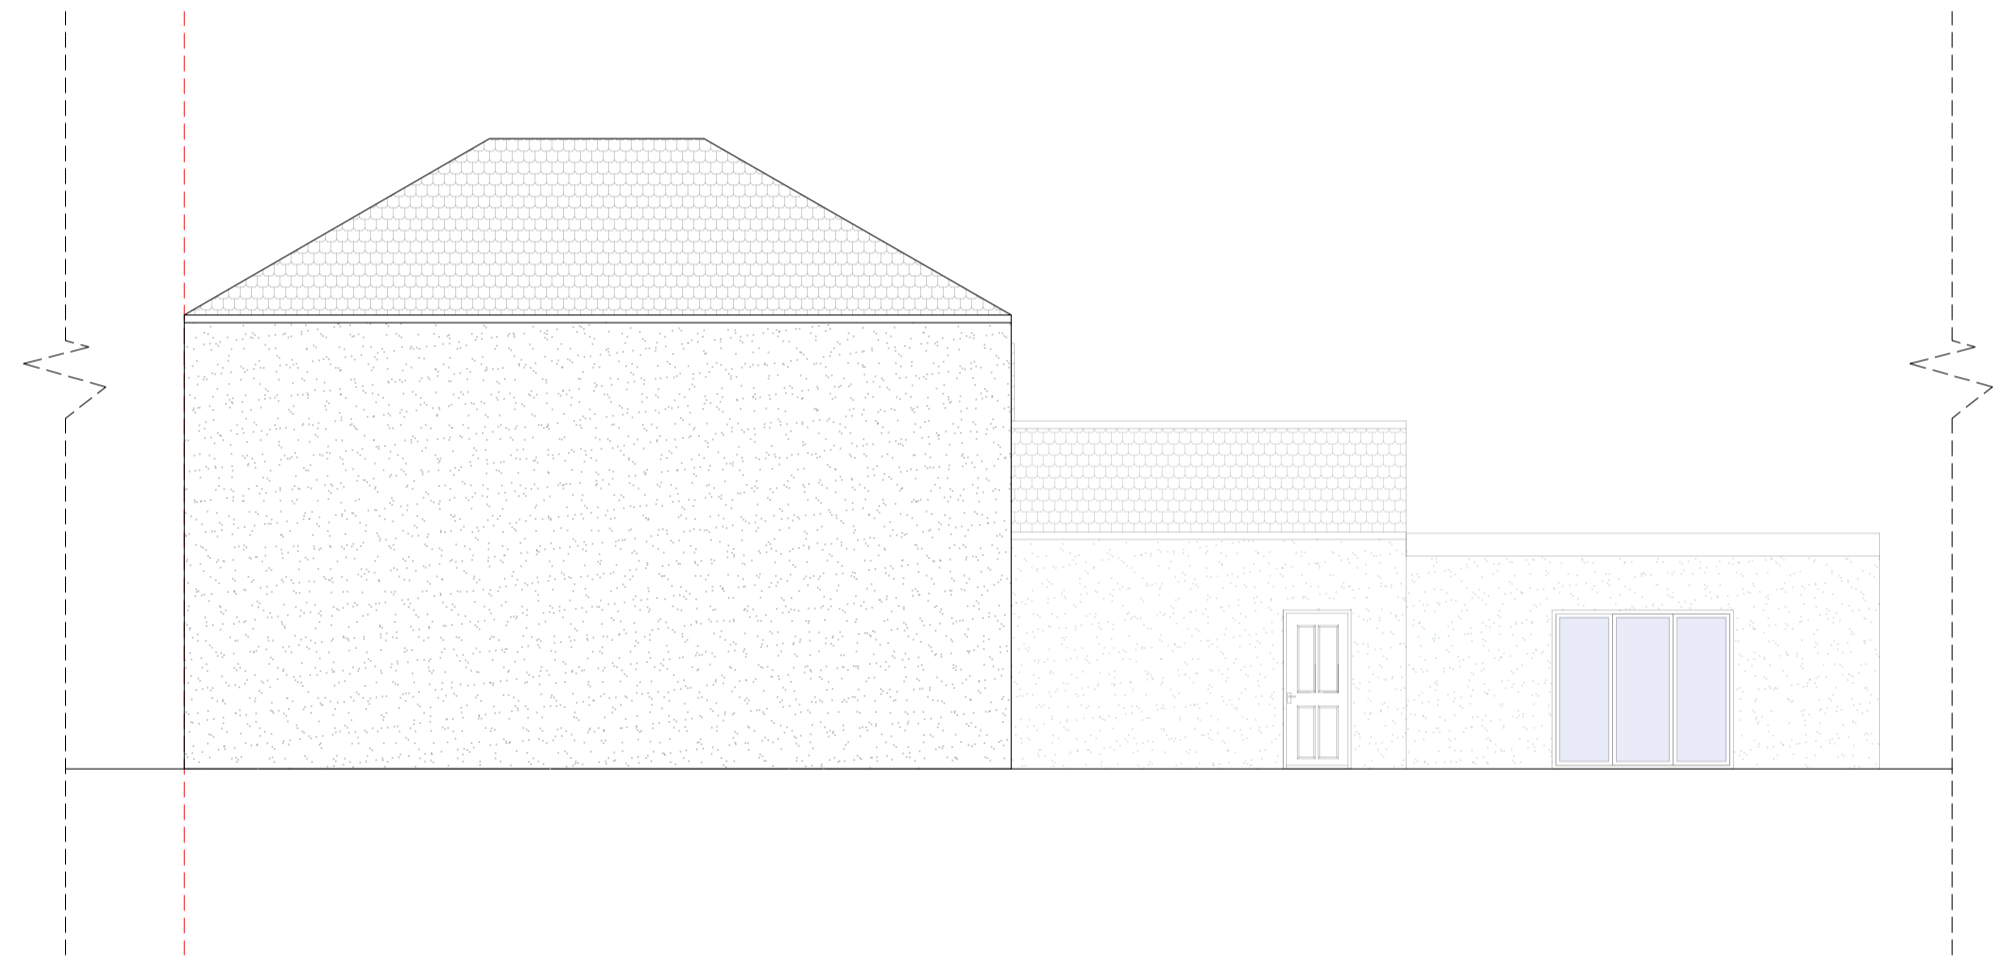

Proposed West Elevation (The Hotel Block)