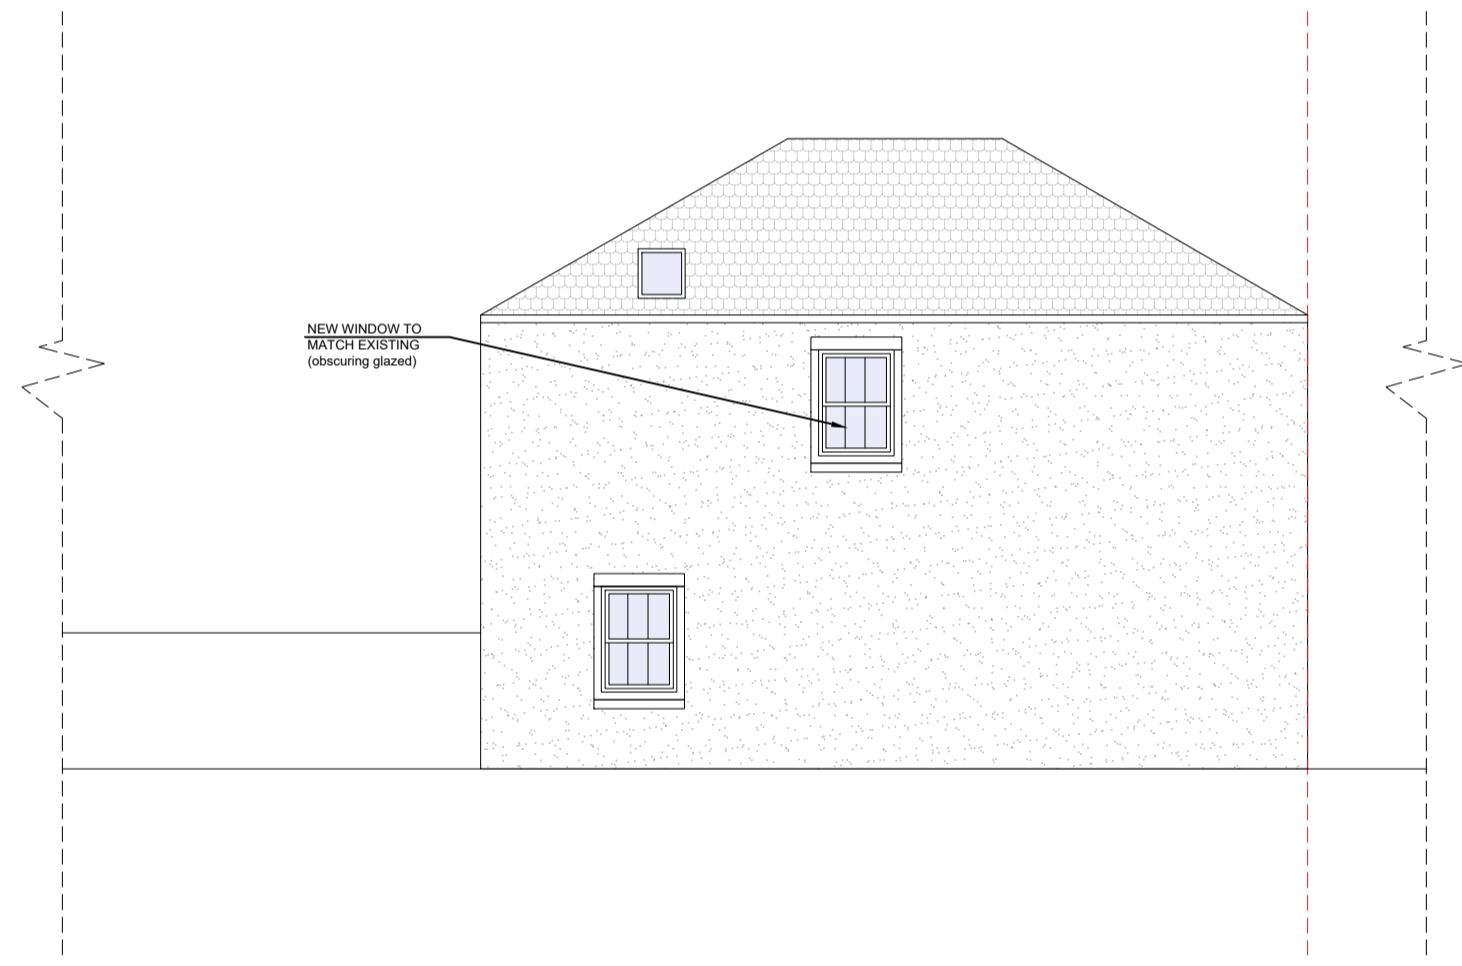

Proposed East Elevation (The Hotel Block)