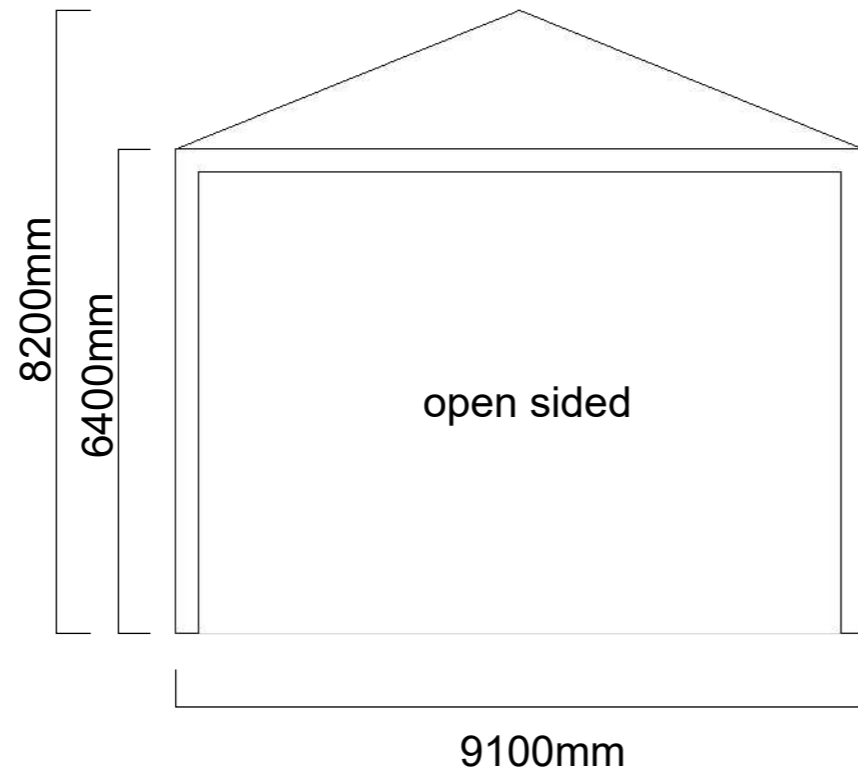

East Elevation and West Elevation

North Elevation and South Elevation

Proposed Elevations
Hill Green, Drigg, Holmrook, CA19 1XD
1:100
A3
PB3