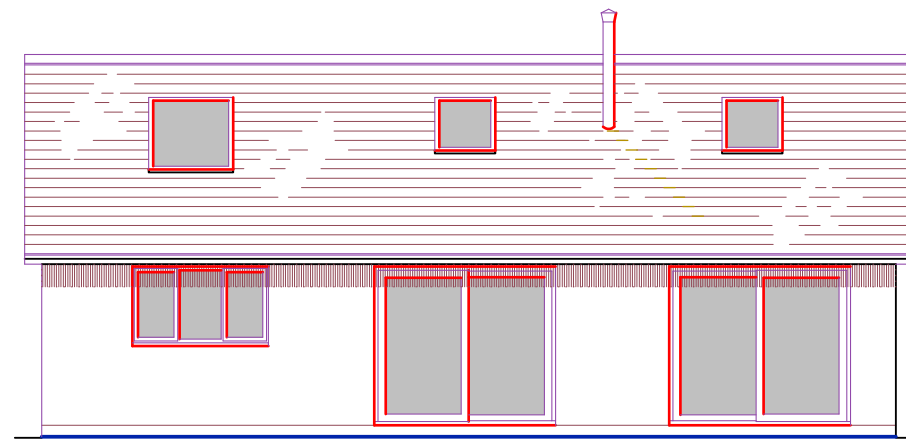

EAST ELEVATION
(Facing the Road)

NORTH ELEVATION

SOUTH ELEVATION

WEST ELEVATION
(Facing the Beach)

GUARDIAN HOMES

These drawings are copyright of Guardian Homes and must not be reproduced, photocopied, disclosed or passed to a third party without written permission

PROPOSED DEMOLITION OF EXISTING BEACH BUNGALOW & ERECTION OF A NEW BEACH BUNGALOW & INSTALLATION OF A NEW WASTE TREATMENT PLANT

Client : OLIVER BELAMY

Site : ISLAND VIEW, NETHERTOWN ST. BEES

Drawing Title : ELEVATIONS

Date : 16.01.2024 Drawn : J.C.

Scale : 1:100 @ A3 Drg No : 2028 / SK / 105 B