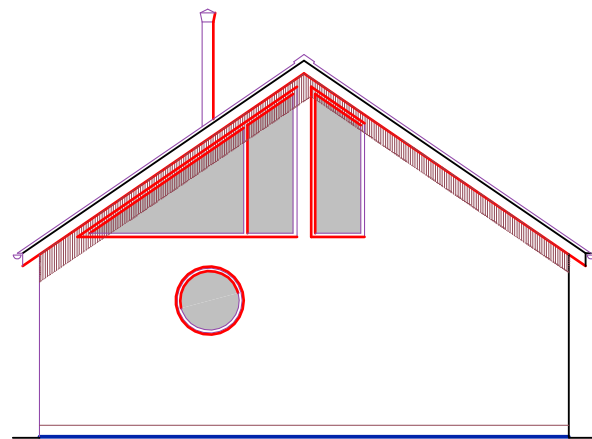

EAST ELEVATION
(Facing the Road)

NORTH ELEVATION

SOUTH ELEVATION

WEST ELEVATION
(Facing the Beach)

GUARDIAN HOMES

These drawings are copyright of Guardian Homes and must not be reproduced, photocopied, disclosed or passed to a third party without written permission

PROPOSED DEMOLITION OF EXISTING BEACH BUNGALOW & ERECTION OF A NEW BEACH BUNGALOW & INSTALLATION OF A NEW WASTE TREATMENT PLANT

Client : OLIVER BELAMY

Site : ISLAND VIEW, NETHERTOWN ST. BEES

Drawing Title : ELEVATIONS

Date : 16.01.2024 Drawn : J.C.

Scale : 1:100 @ A3 Drg No : 2028 / SK / 105 B