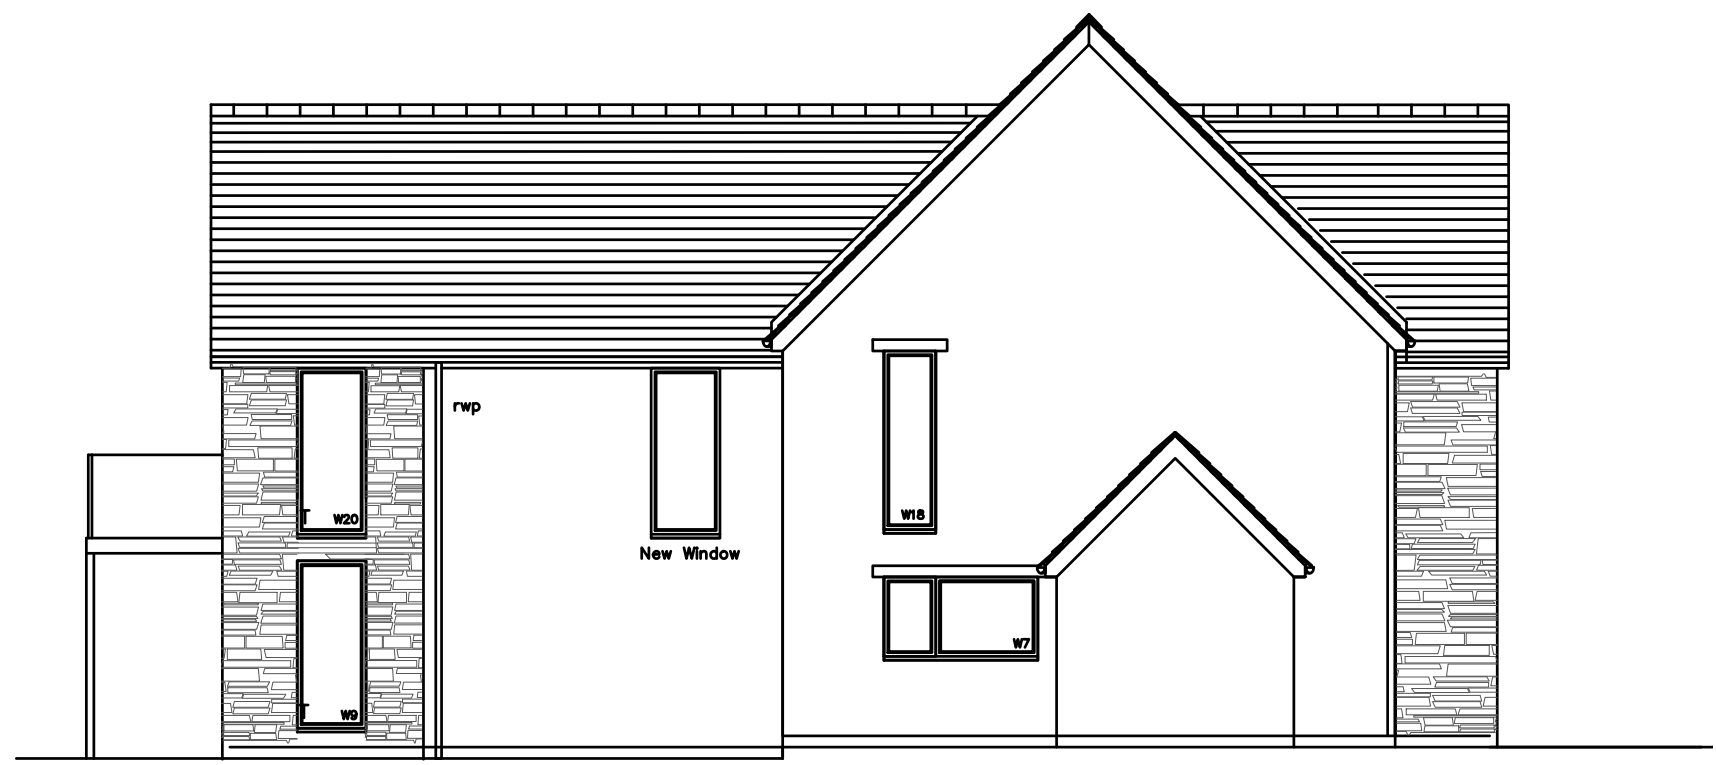

Proposed Front Elevation

Proposed Side Elevation

Proposed Side Elevation

Proposed Rear Elevation

project title:		
New Dwelling at Plot 7, Rheda Park Frizington for Mr & Mrs Copsey		
drawing title:		
Proposed Amendments to Elevations		
issue stage:		
Planning		
date:	drawn:	scale @ A3
08-2021	PT	1:100
drawing number:	revision:	
0146-002	B	