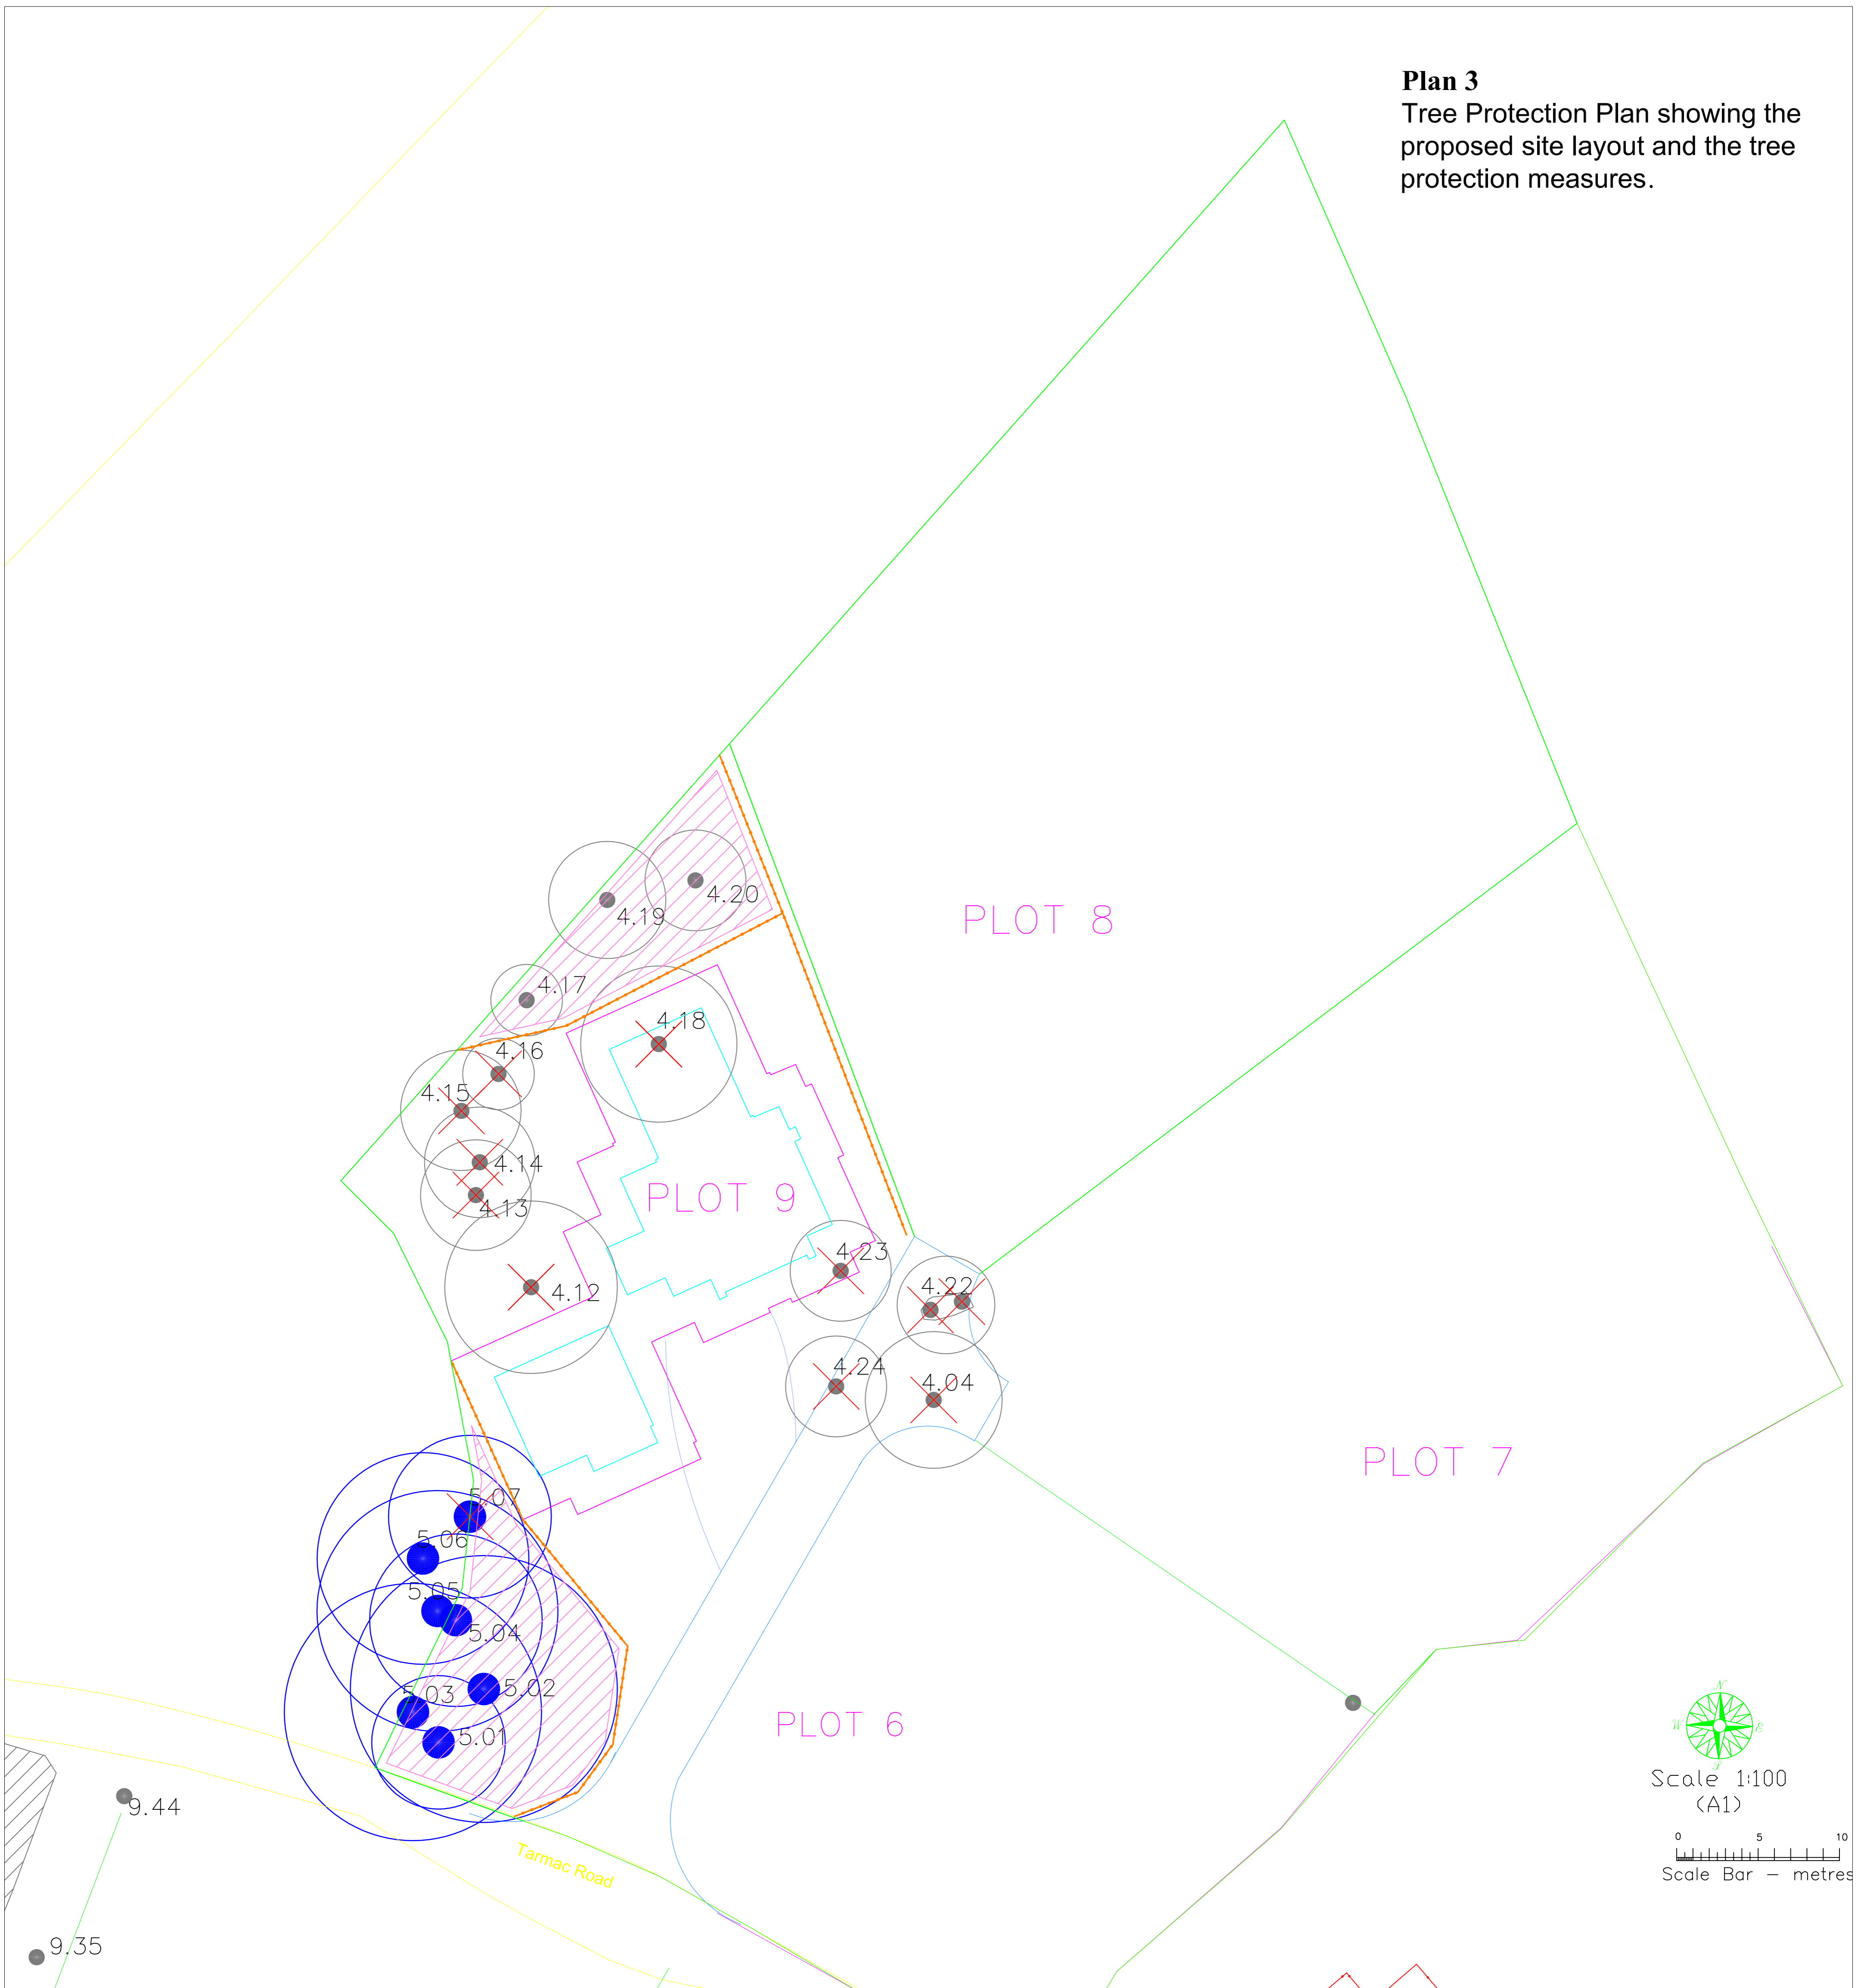

Rheda Park, Plot 9

Plan 3
Tree Protection Plan showing the proposed site layout and the tree protection measures.

Key to Plan 3