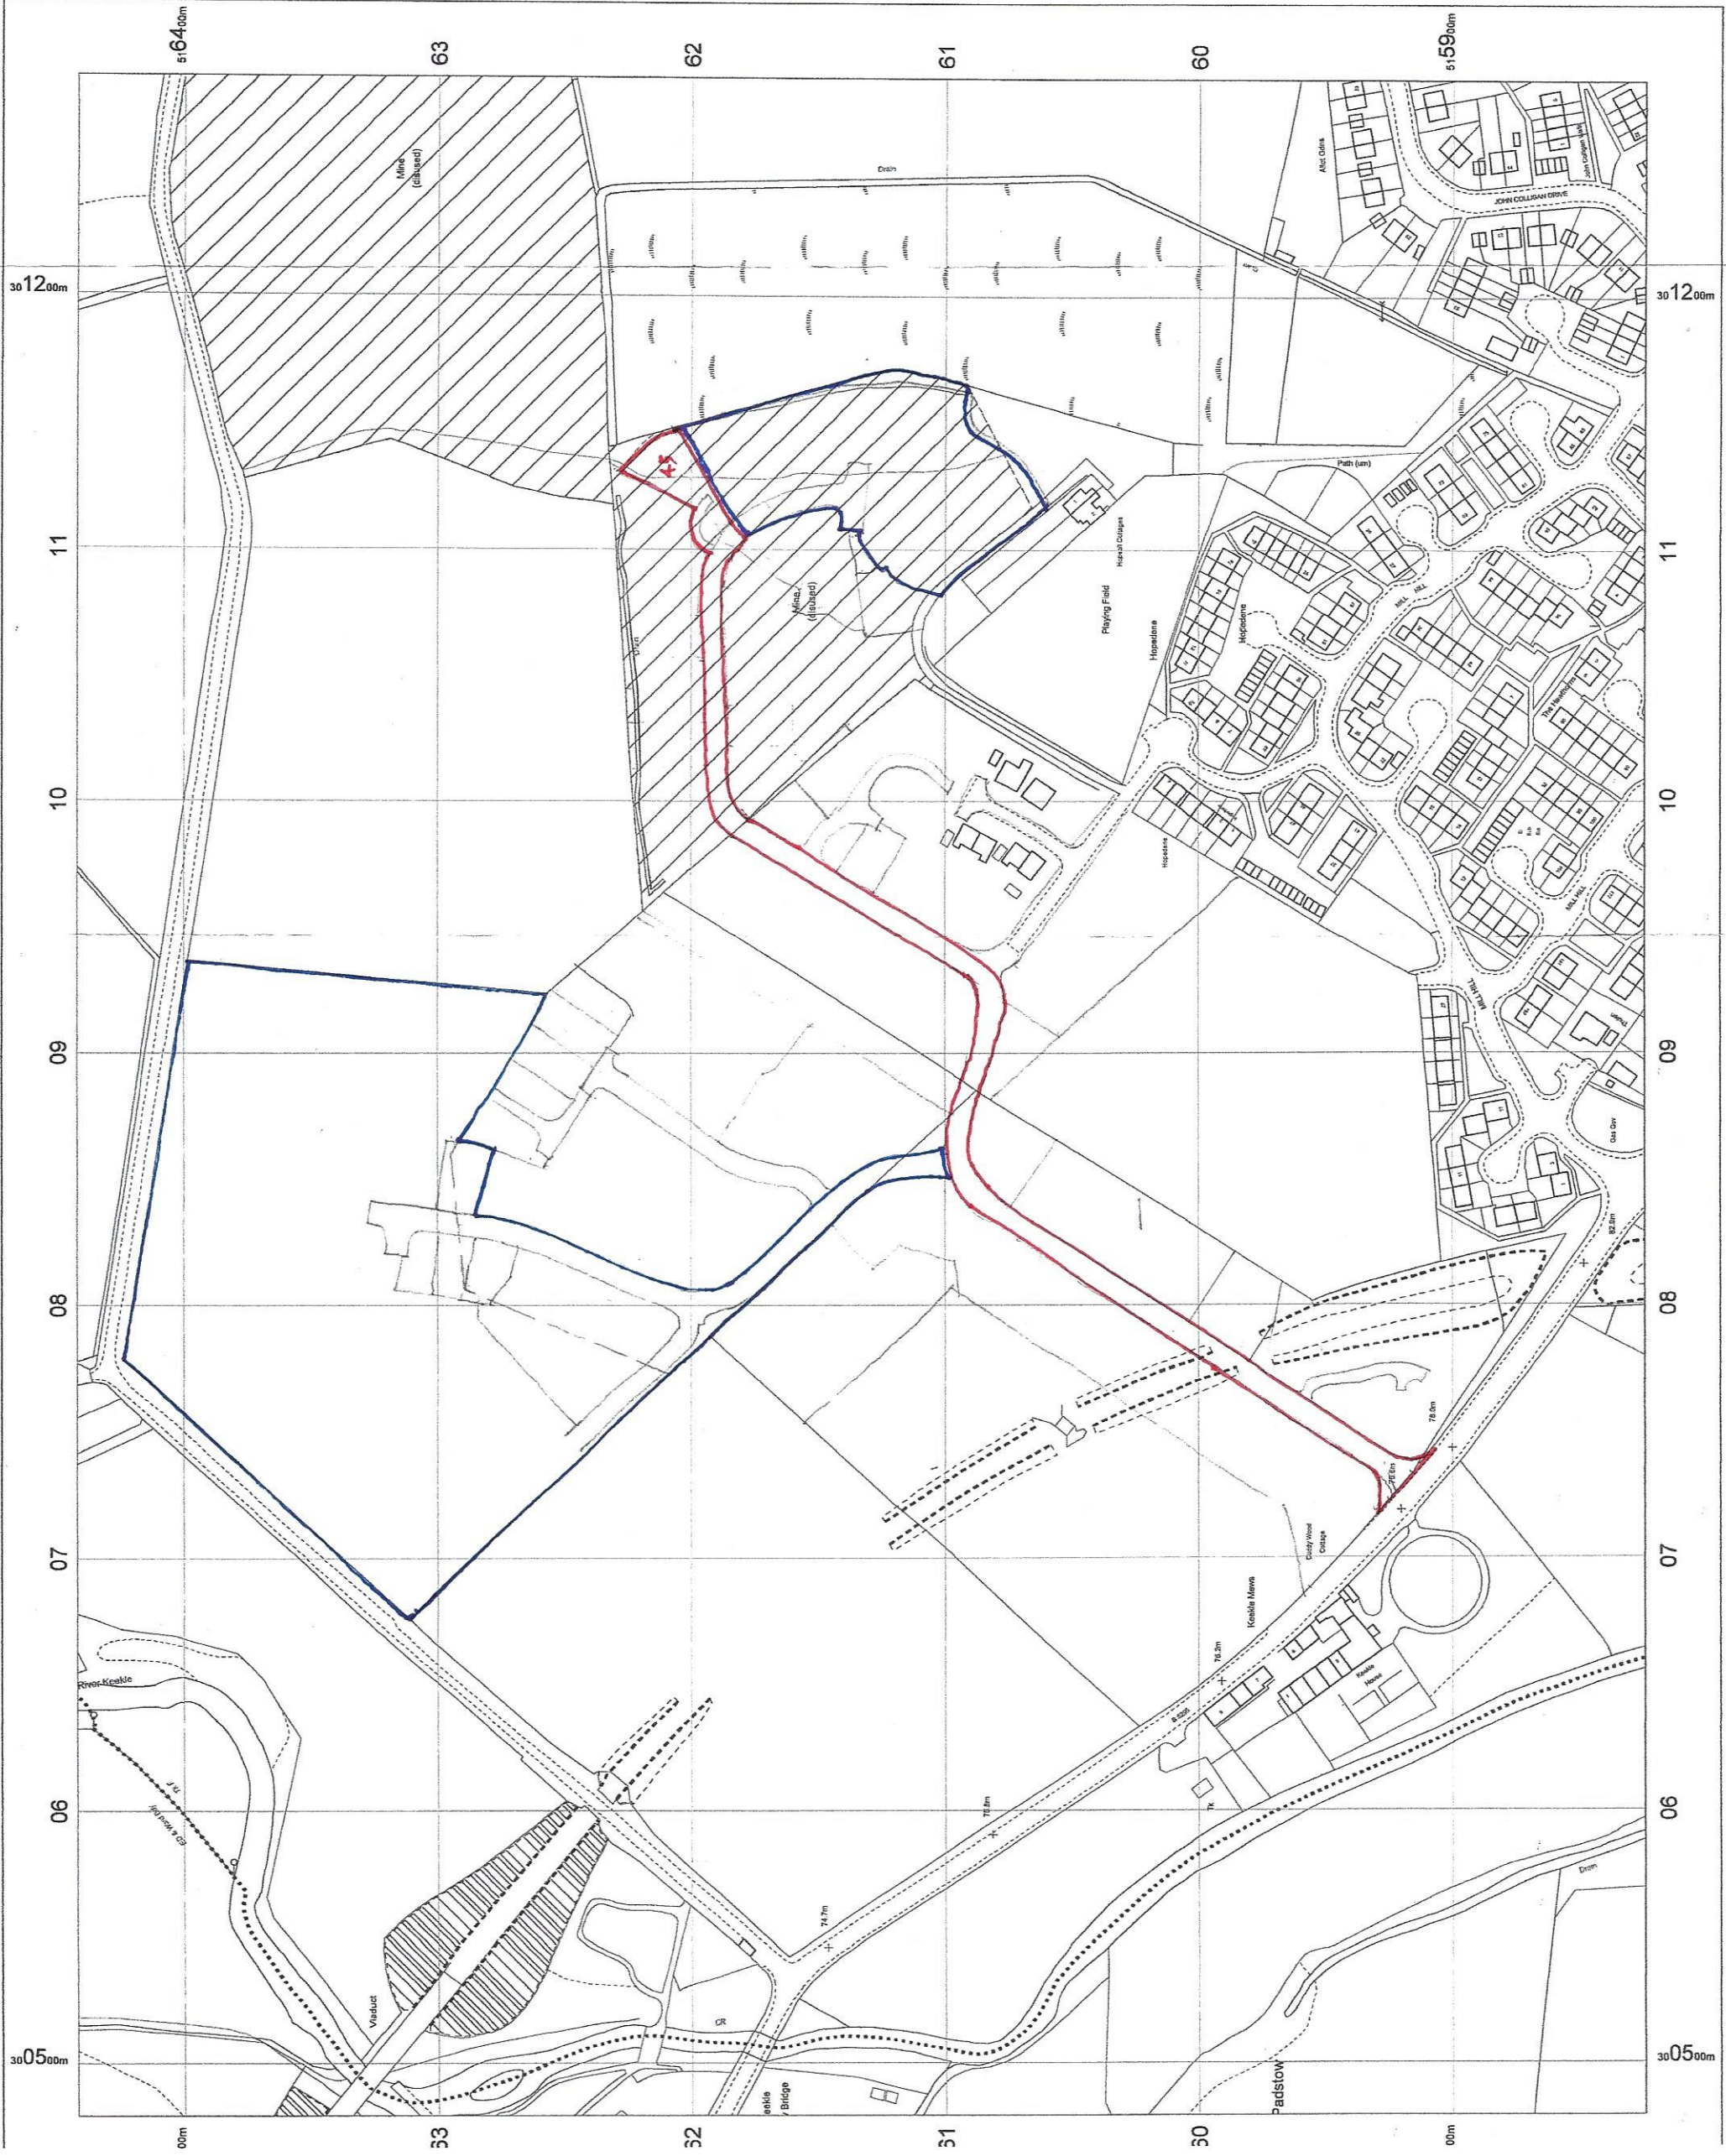

• DWG. N° 06/11/542-100 •

Land off Mill Hill  
Cleator Moor  
Cumbria  
CA25 5RU

OS MasterMap 1250/2500/  
20 March 201  
MDP-0031  
www.malcolmhughes  
1:2500 scale print at A3, C  
300883 E, 516  
© Crown Copyright Ordnance Survey, Licence no. 1000  
Mapping sourced from  
OS  
Ordnance Survey