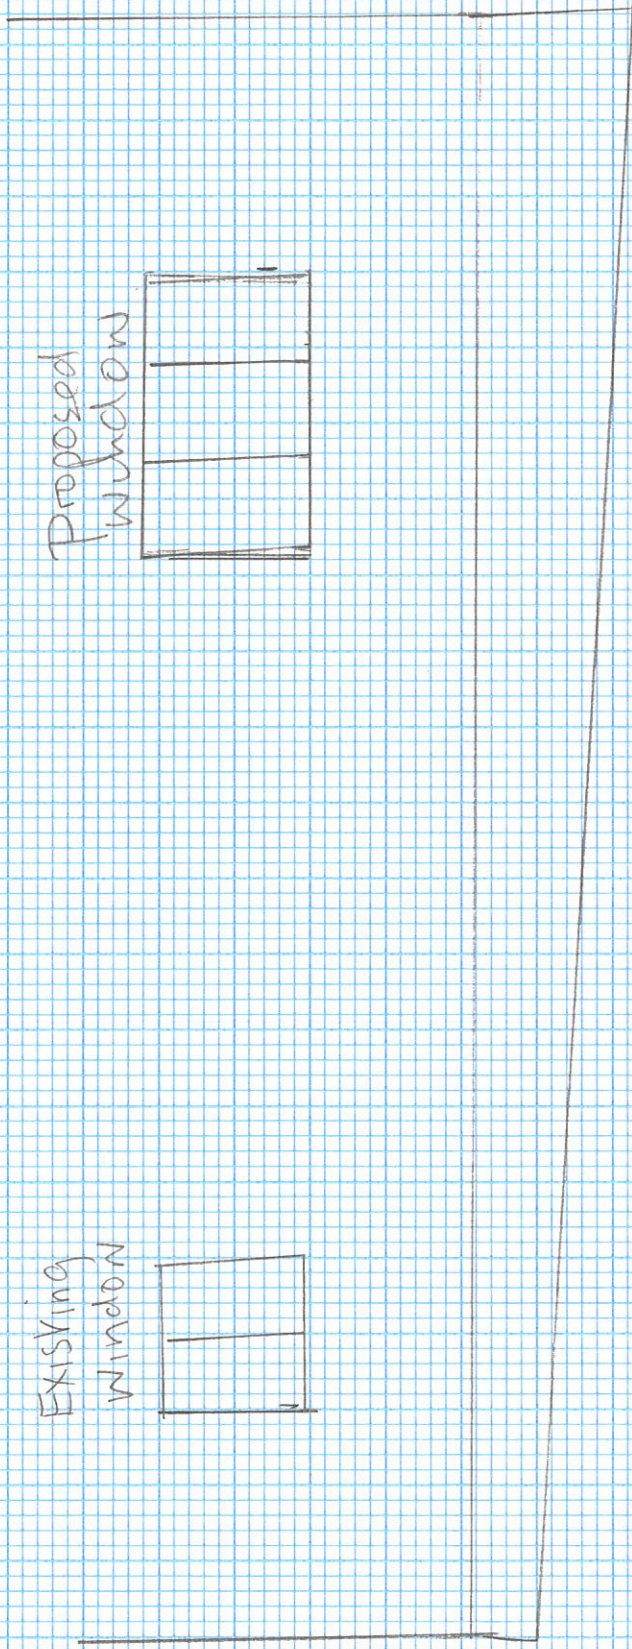

# ABBEY FARM

Existing  
Window

Proposed  
Window

Size of Proposed  
Window  
1800 x 1050

View from the road  
into the courtyard

PLAN OF KITCHEN WITH EXISTING WINDOW  
& PROPOSED WINDOW.