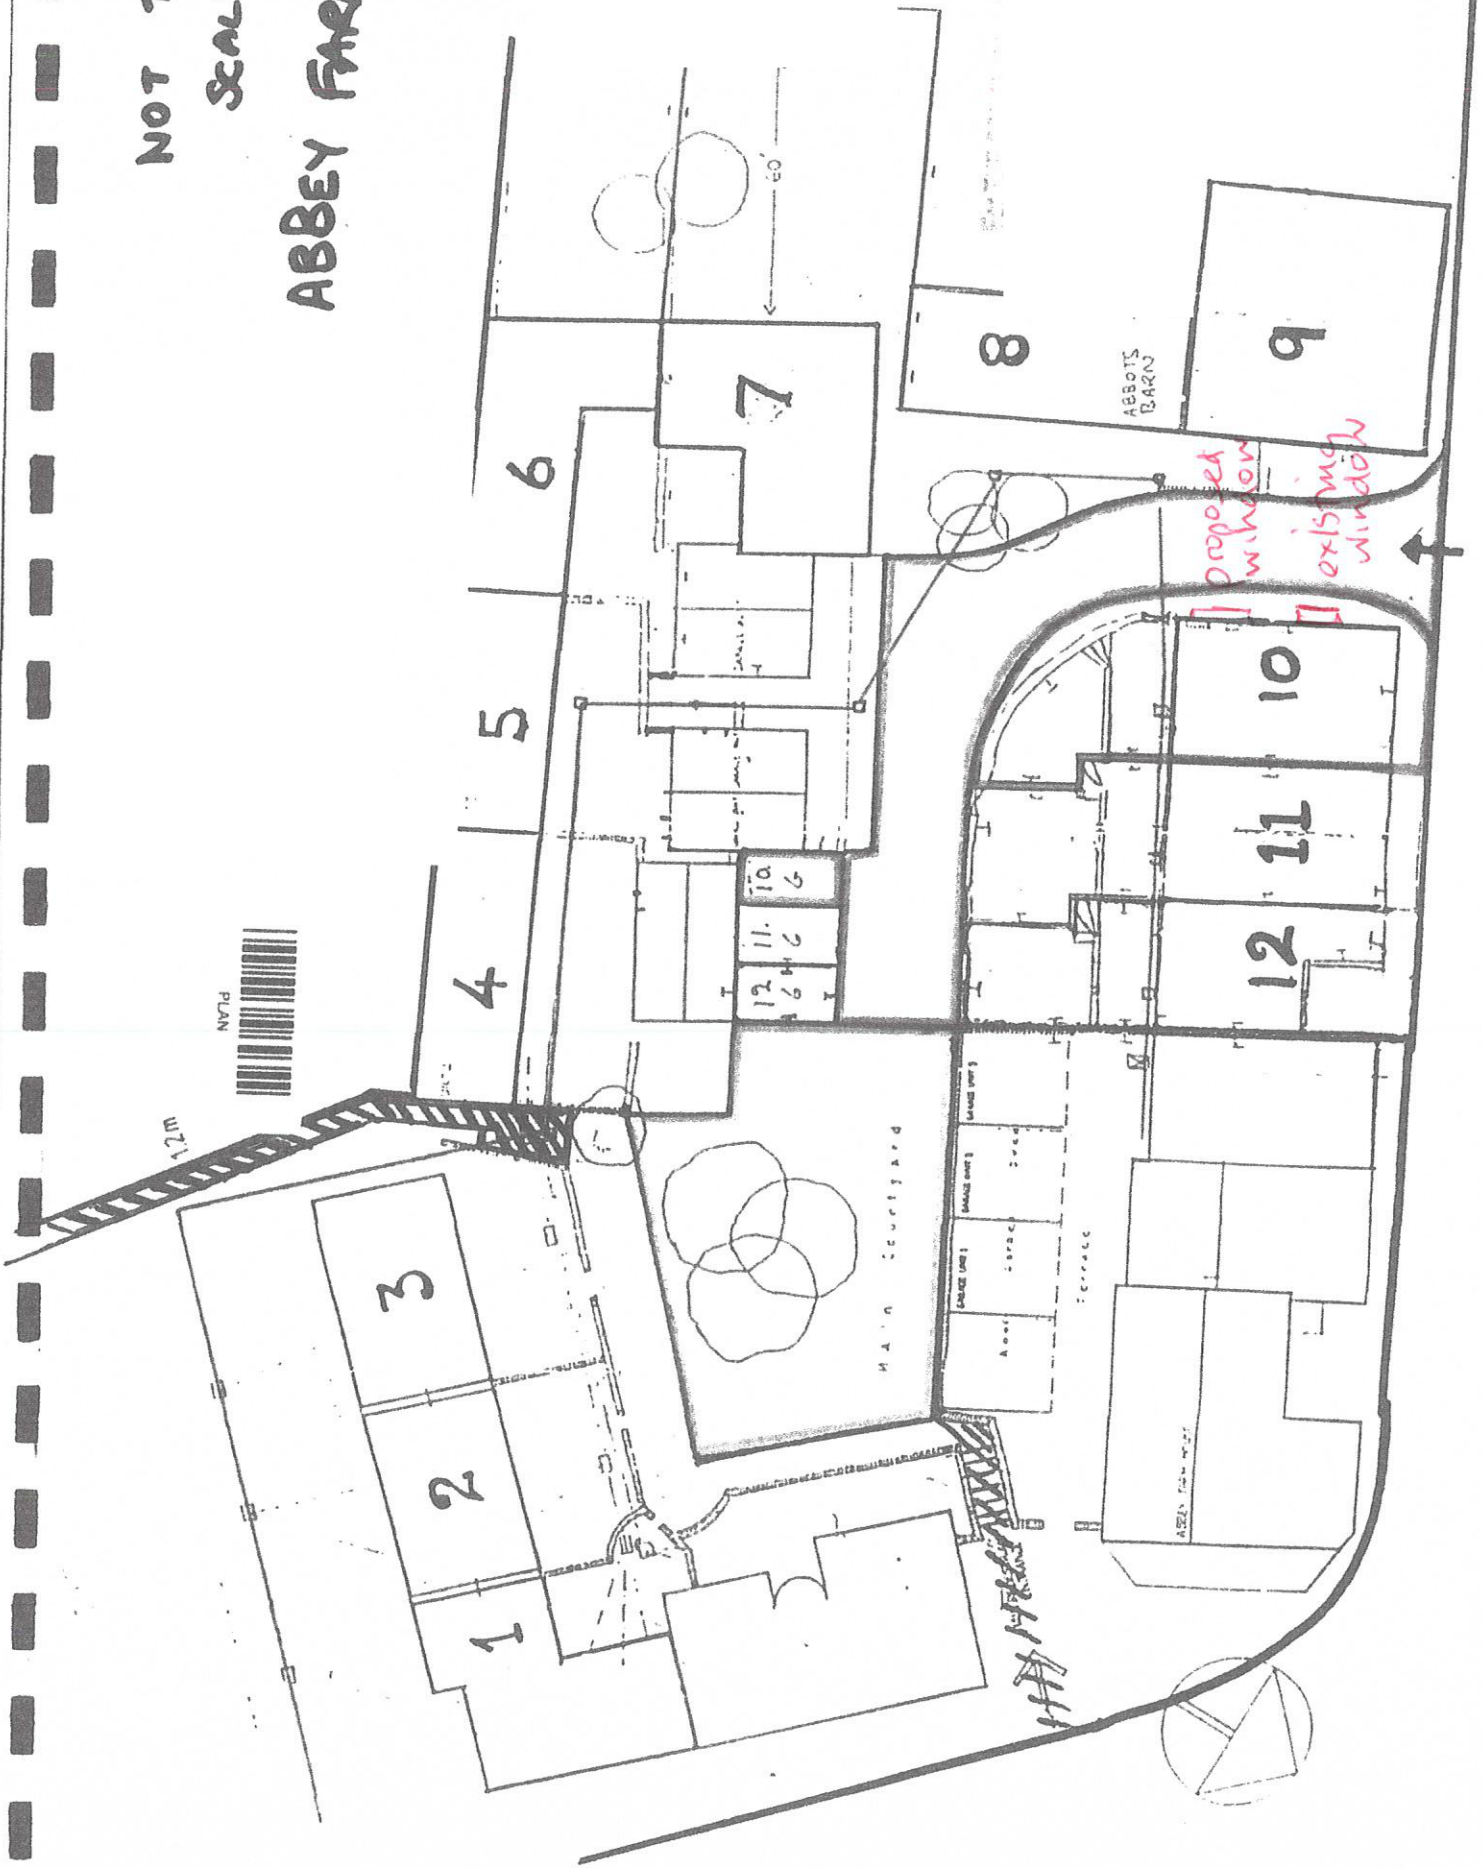

NOT TO  
SCALE

# ABBEY FARM

Existing  
Window

Proposed  
Window

Size of Proposed  
Window  
1800 x 1050

View from the road  
into the courtyard

PLAN OF KITCHEN WITH EXISTING WINDOW  
& PROPOSED WINDOW.