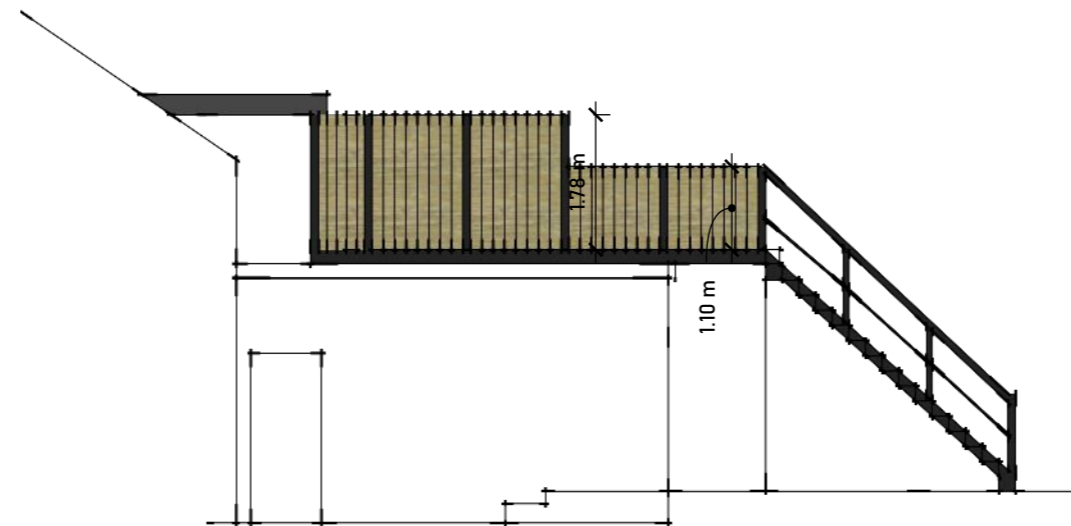

PLAN

REAR ELEVATION

SIDE ELEVATION

SIDE ELEVATION

<p>designallison@yahoo.co.uk Tel: 07389816997</p>	Title	Project	Client	Date	Scale
	PROPOSED	PROPOSED BALCONY AND MEANS OF ESCAPE STAIR	PROCTER	DEC22	1:100
		KEEKLE INN	pl	Drawn By	
				MWA	
				Dwg No.	Rev
				3	B