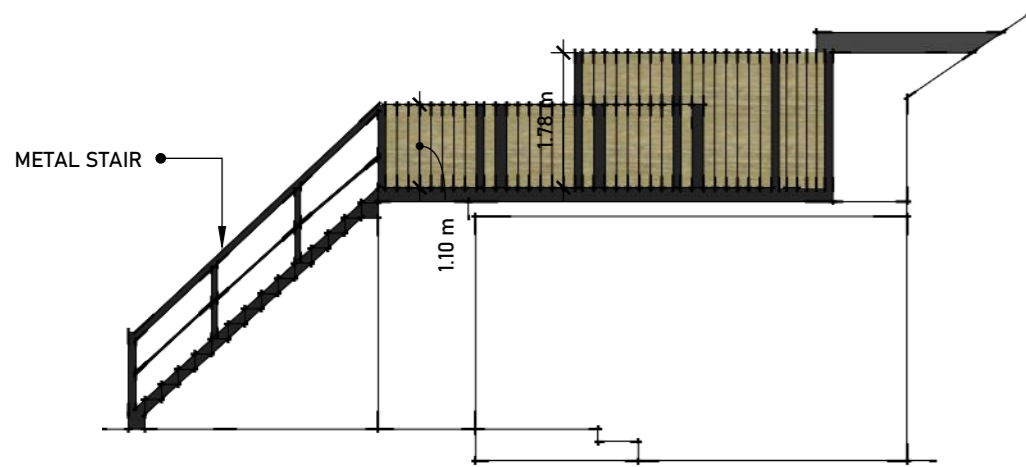

PLAN

REAR ELEVATION

SIDE ELEVATION

SIDE ELEVATION

<p>designallison@yahoo.co.uk Tel: 07389816997</p>	Title	Project	Client	Date	Scale
	PROPOSED	PROPOSED BALCONY AND MEANS OF ESCAPE STAIR	PROCTER	DEC22	1:100
		KEEKLE INN	pl	Drawn By	
				MWA	
				Dwg No.	Rev
				3	B