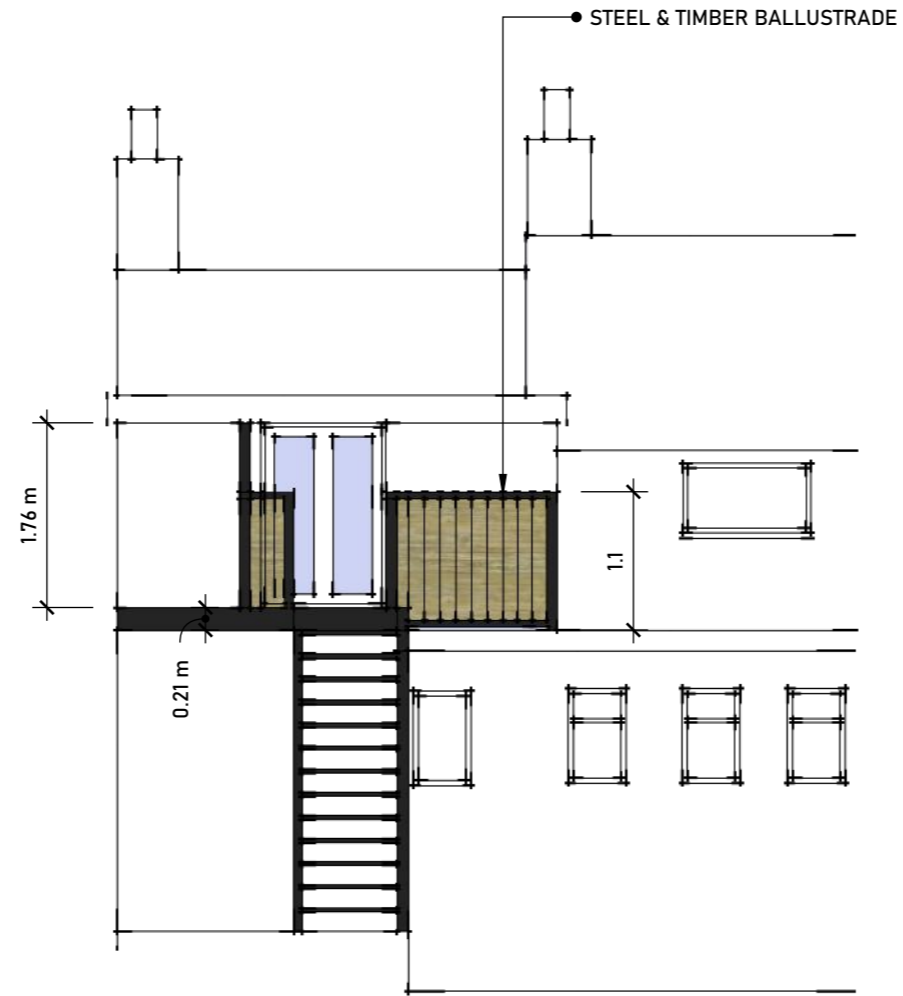

PLAN

REAR ELEVATION

SIDE ELEVATION

SIDE ELEVATION

<p>designallison@yahoo.co.uk Tel: 07389816997</p>	Title	Project	Client	Date	Scale
	PROPOSED	PROPOSED BALCONY AND MEANS OF ESCAPE STAIR	PROCTER	DEC22	1:100
		KEEKLE INN	pl	Drawn By	
				MWA	
				Dwg No.	Rev
				3	B