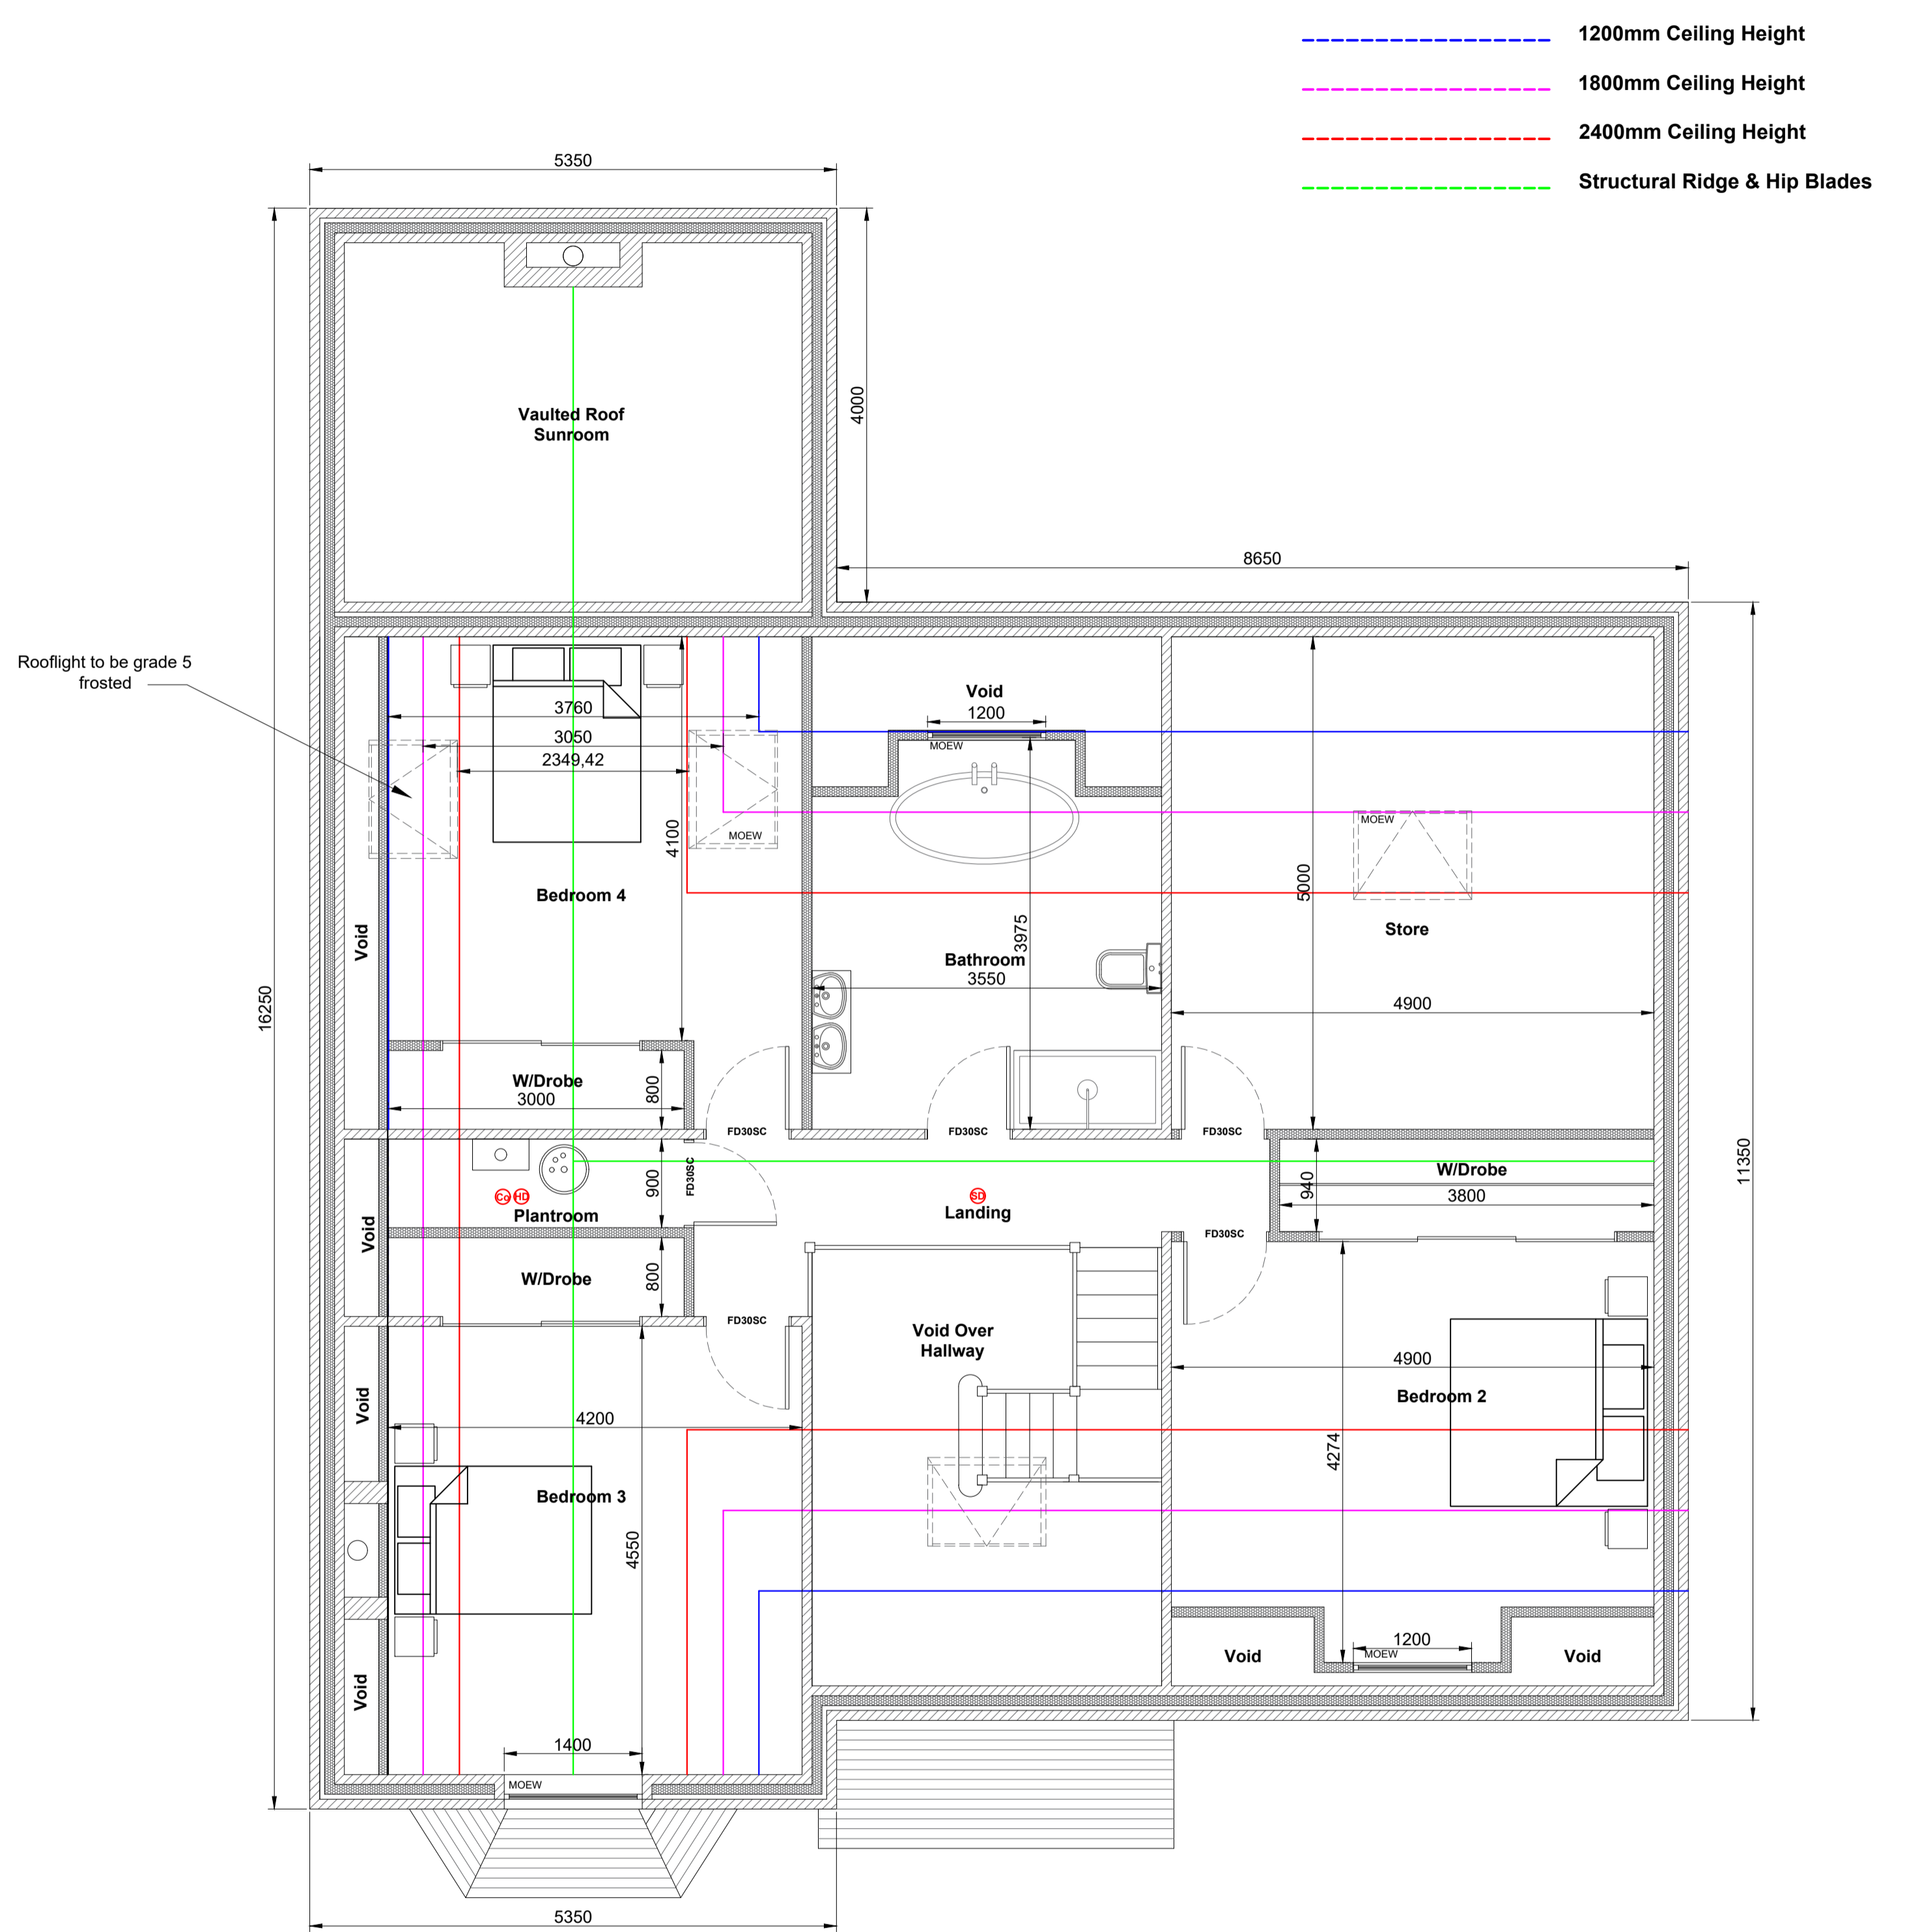

Proposed Ground Floor Layout

Proposed First Floor Layout

Address	Plot 2 Arlecdon Road, Arlecdon, Frizington, Cumbria		
Project	Proposed Dormer Bungalow Proposed Dwelling Floor Plan		
Ref	P2AR-KM-004	Rev	-
Scale	1/50	Date	2nd Jan 2023
Client	Mr & Mrs McGonagle	Paper Size A3	