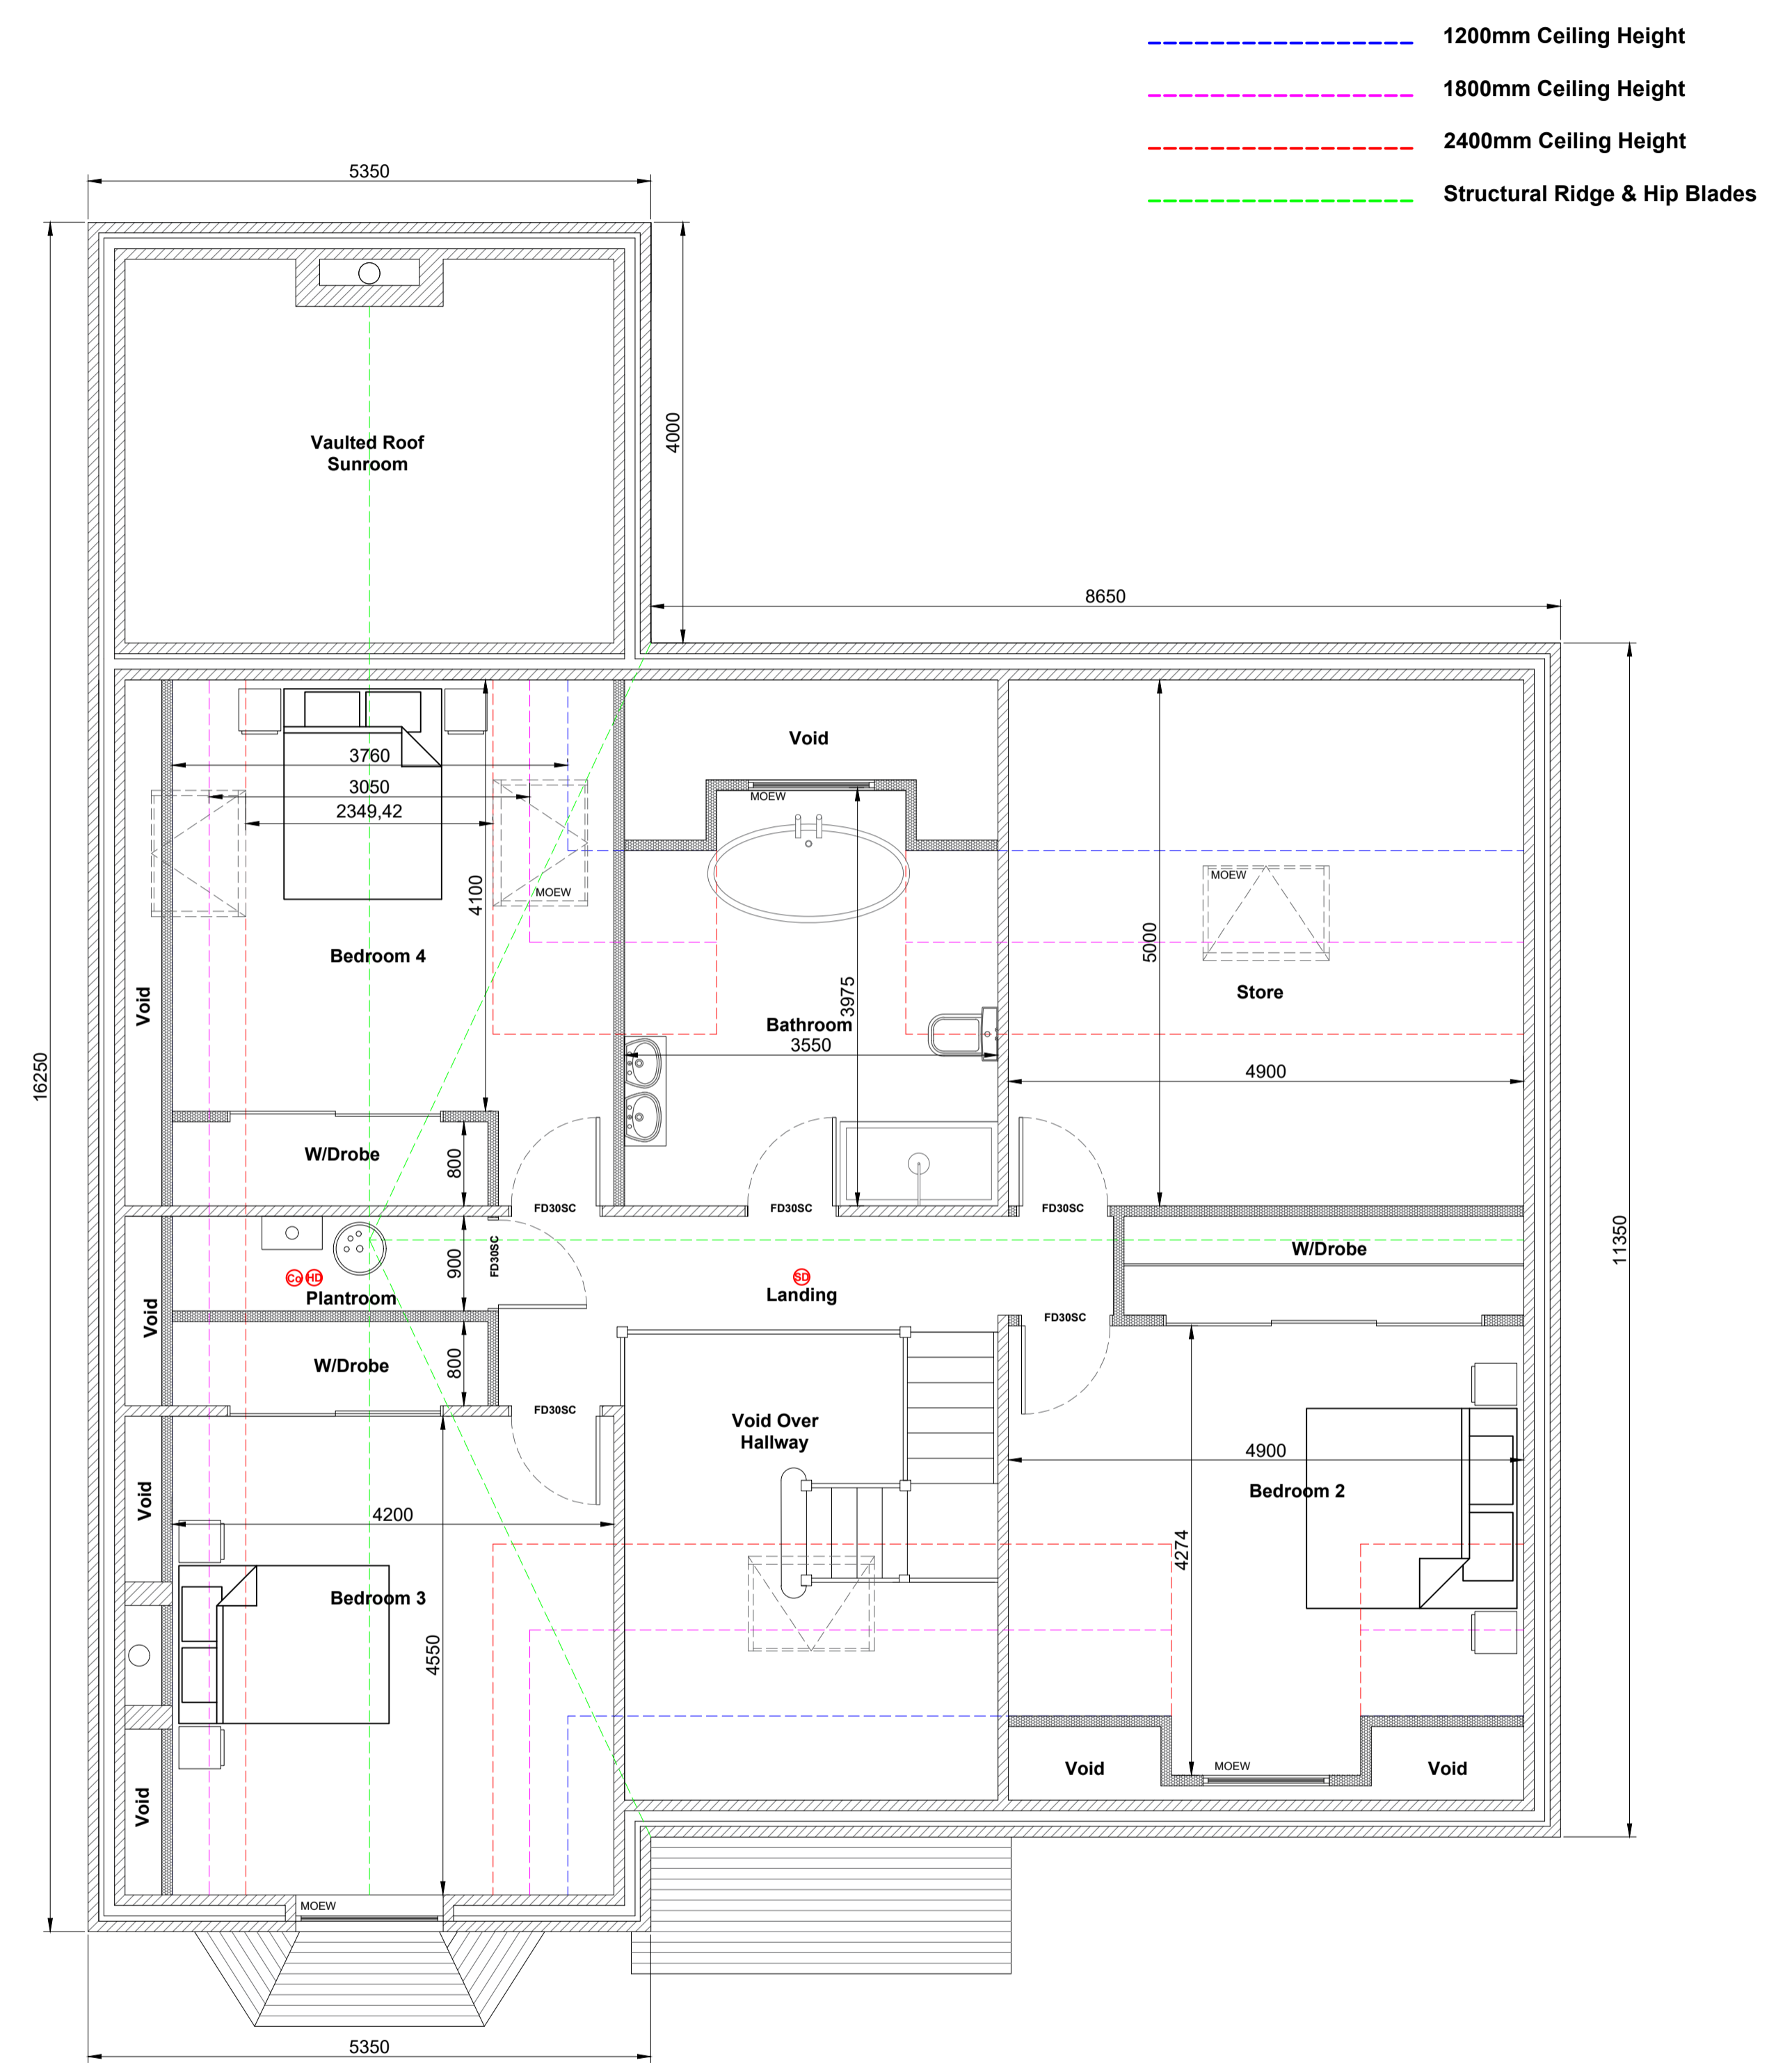

Proposed Ground Floor Layout

Proposed First Floor Layout

Address	Plot 2 Arlecdon Road, Arlecdon, Frizington, Cumbria		
Project	Proposed Dormer Bungalow Proposed Dwelling Floor Plan		
Ref	P2AR-KM-004	Rev	-
Scale	1/50	Date	2nd Jan 2023
Client	Mr & Mrs McGonagle	Paper Size	A3