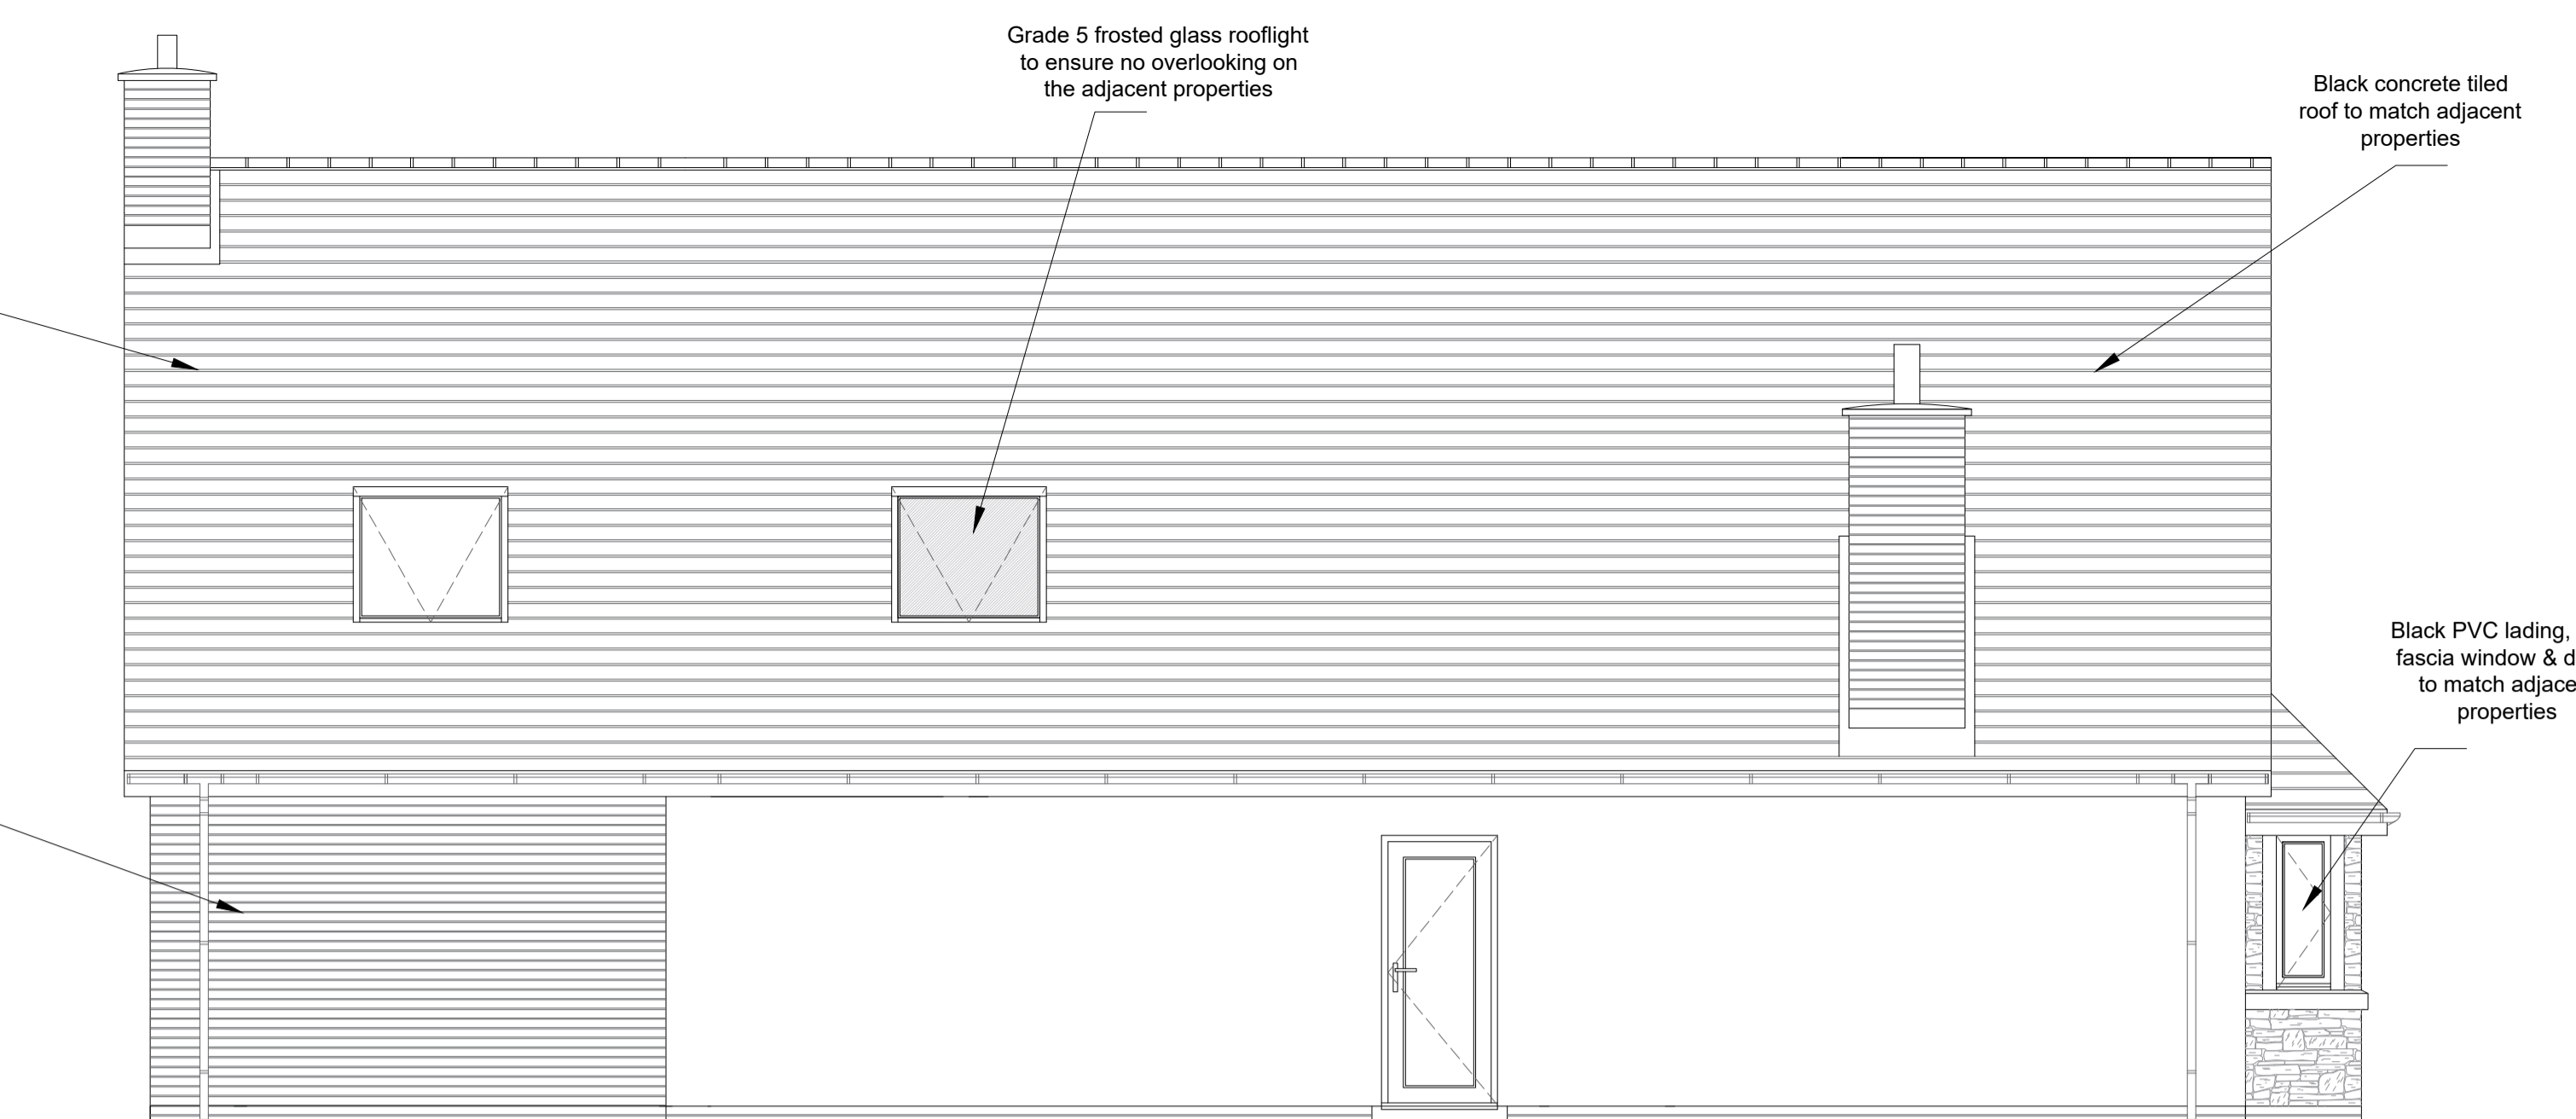

East Elevation

South Elevation

North Elevation

West Elevation

Site Layout Plan

Address	Plot 2 Arlecdon Road, Arlecdon, Frizington, Cumbria		
Project	Proposed Dormer Bungalow Proposed Dwelling Elevations Plan		
Ref	P2AR-KM-003	Rev	-
Scale	1/50 & 150	Date	2nd Jan 2023
Client	Mr & Mrs McGonagle	Paper Size	A3