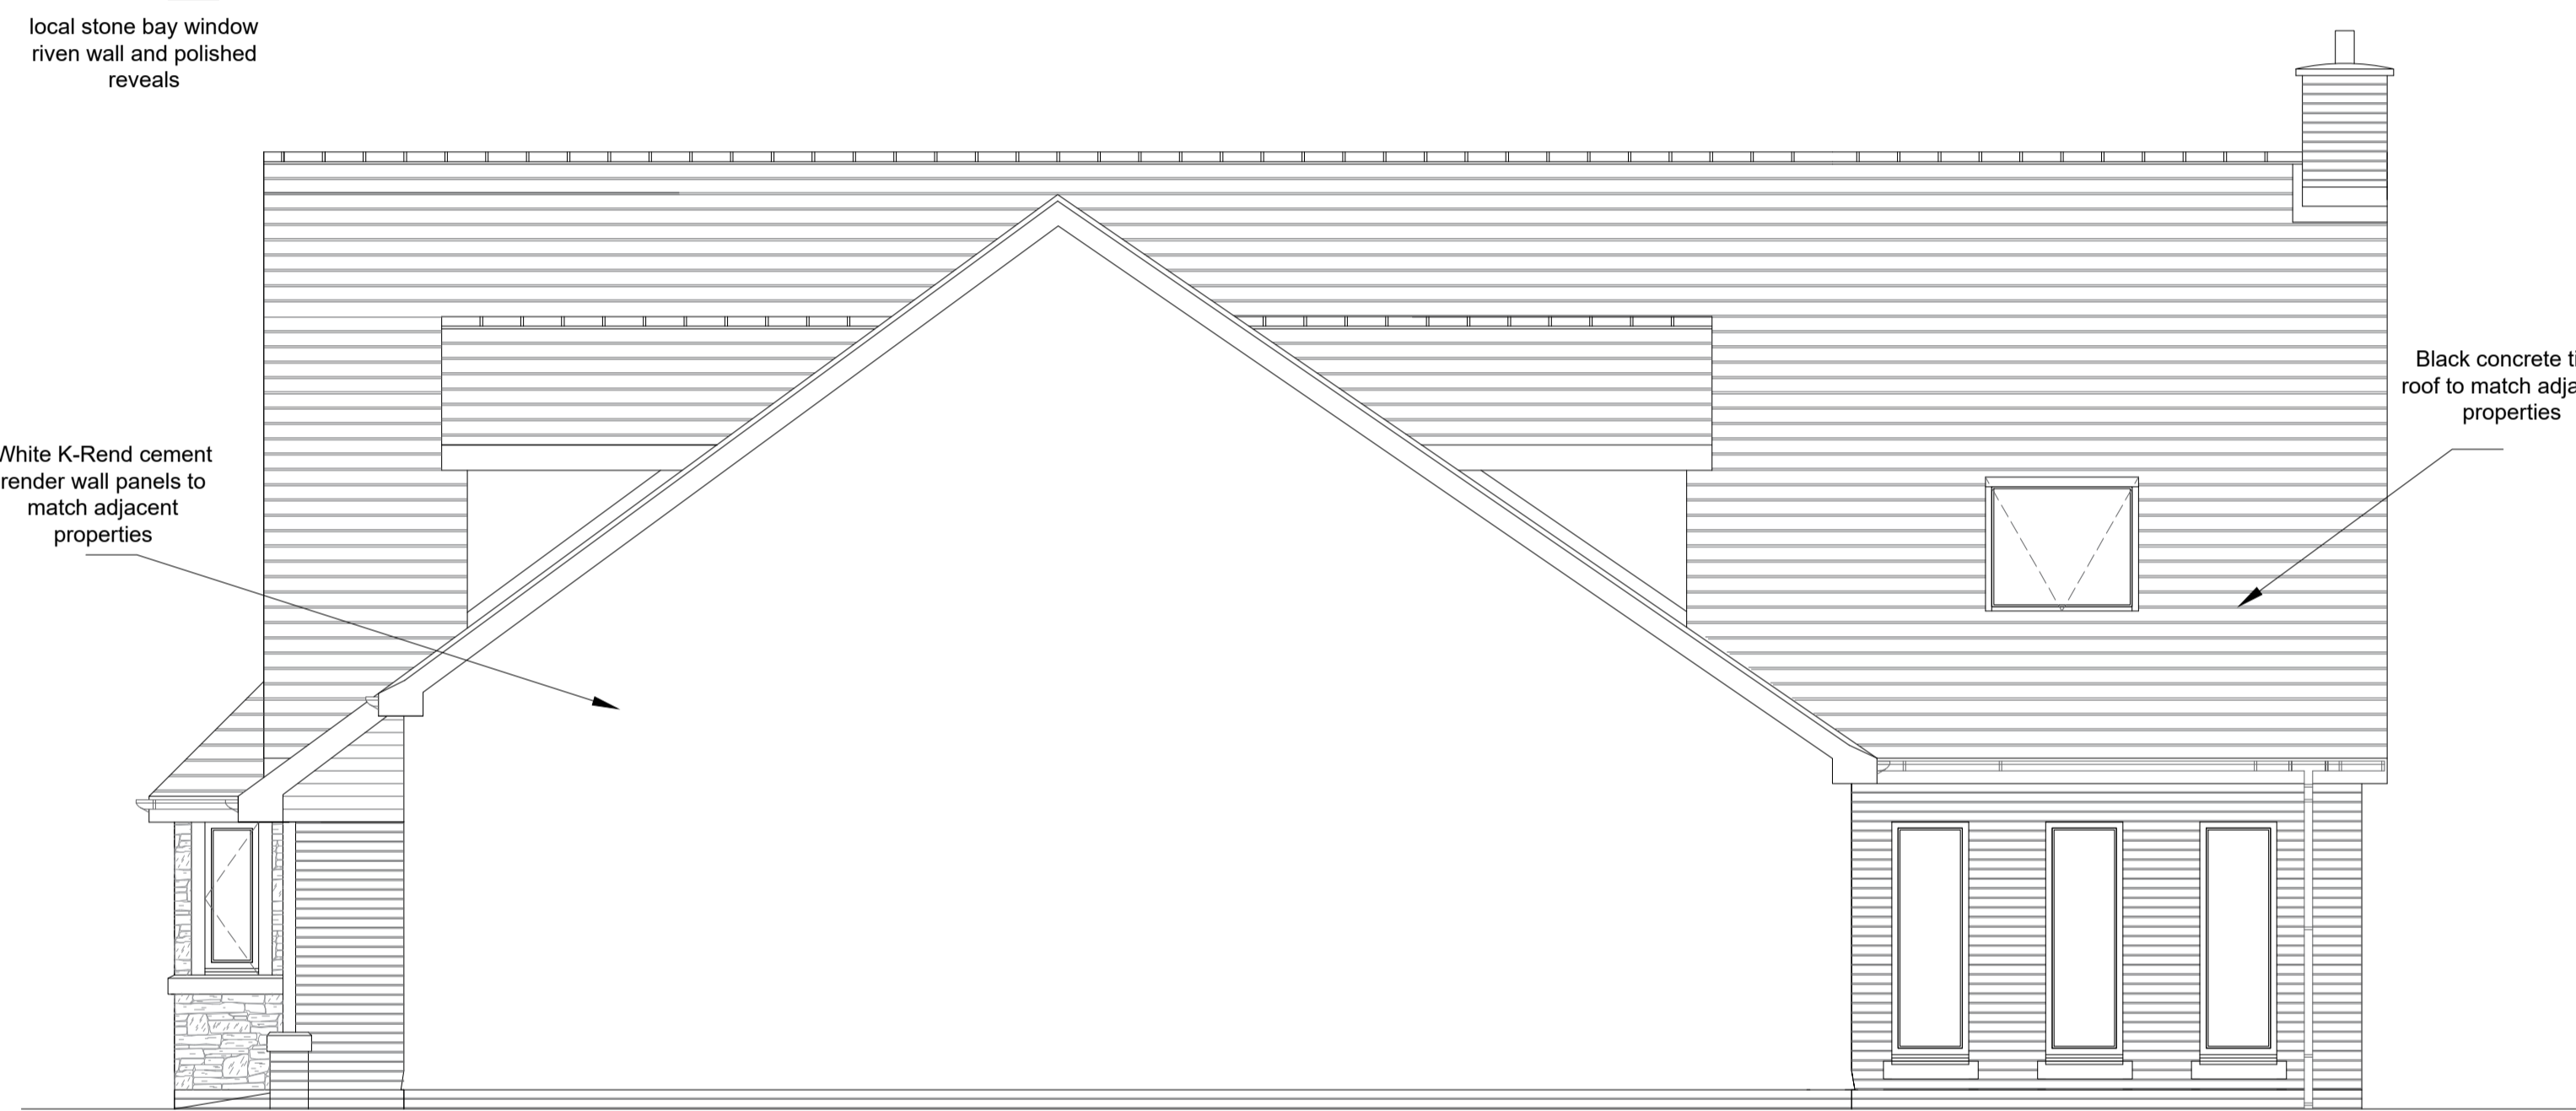

East Elevation

South Elevation

North Elevation

West Elevation

Site Layout Plan

Address	Plot 2 Arlecdon Road, Arlecdon, Frizington, Cumbria		
Project	Proposed Dormer Bungalow Proposed Dwelling Elevations Plan		
Ref	P2AR-KM-003	Rev	-
Scale	1/50 & 150	Date	2nd Jan 2023
Client	Mr & Mrs McGonagle	Paper Size	A3