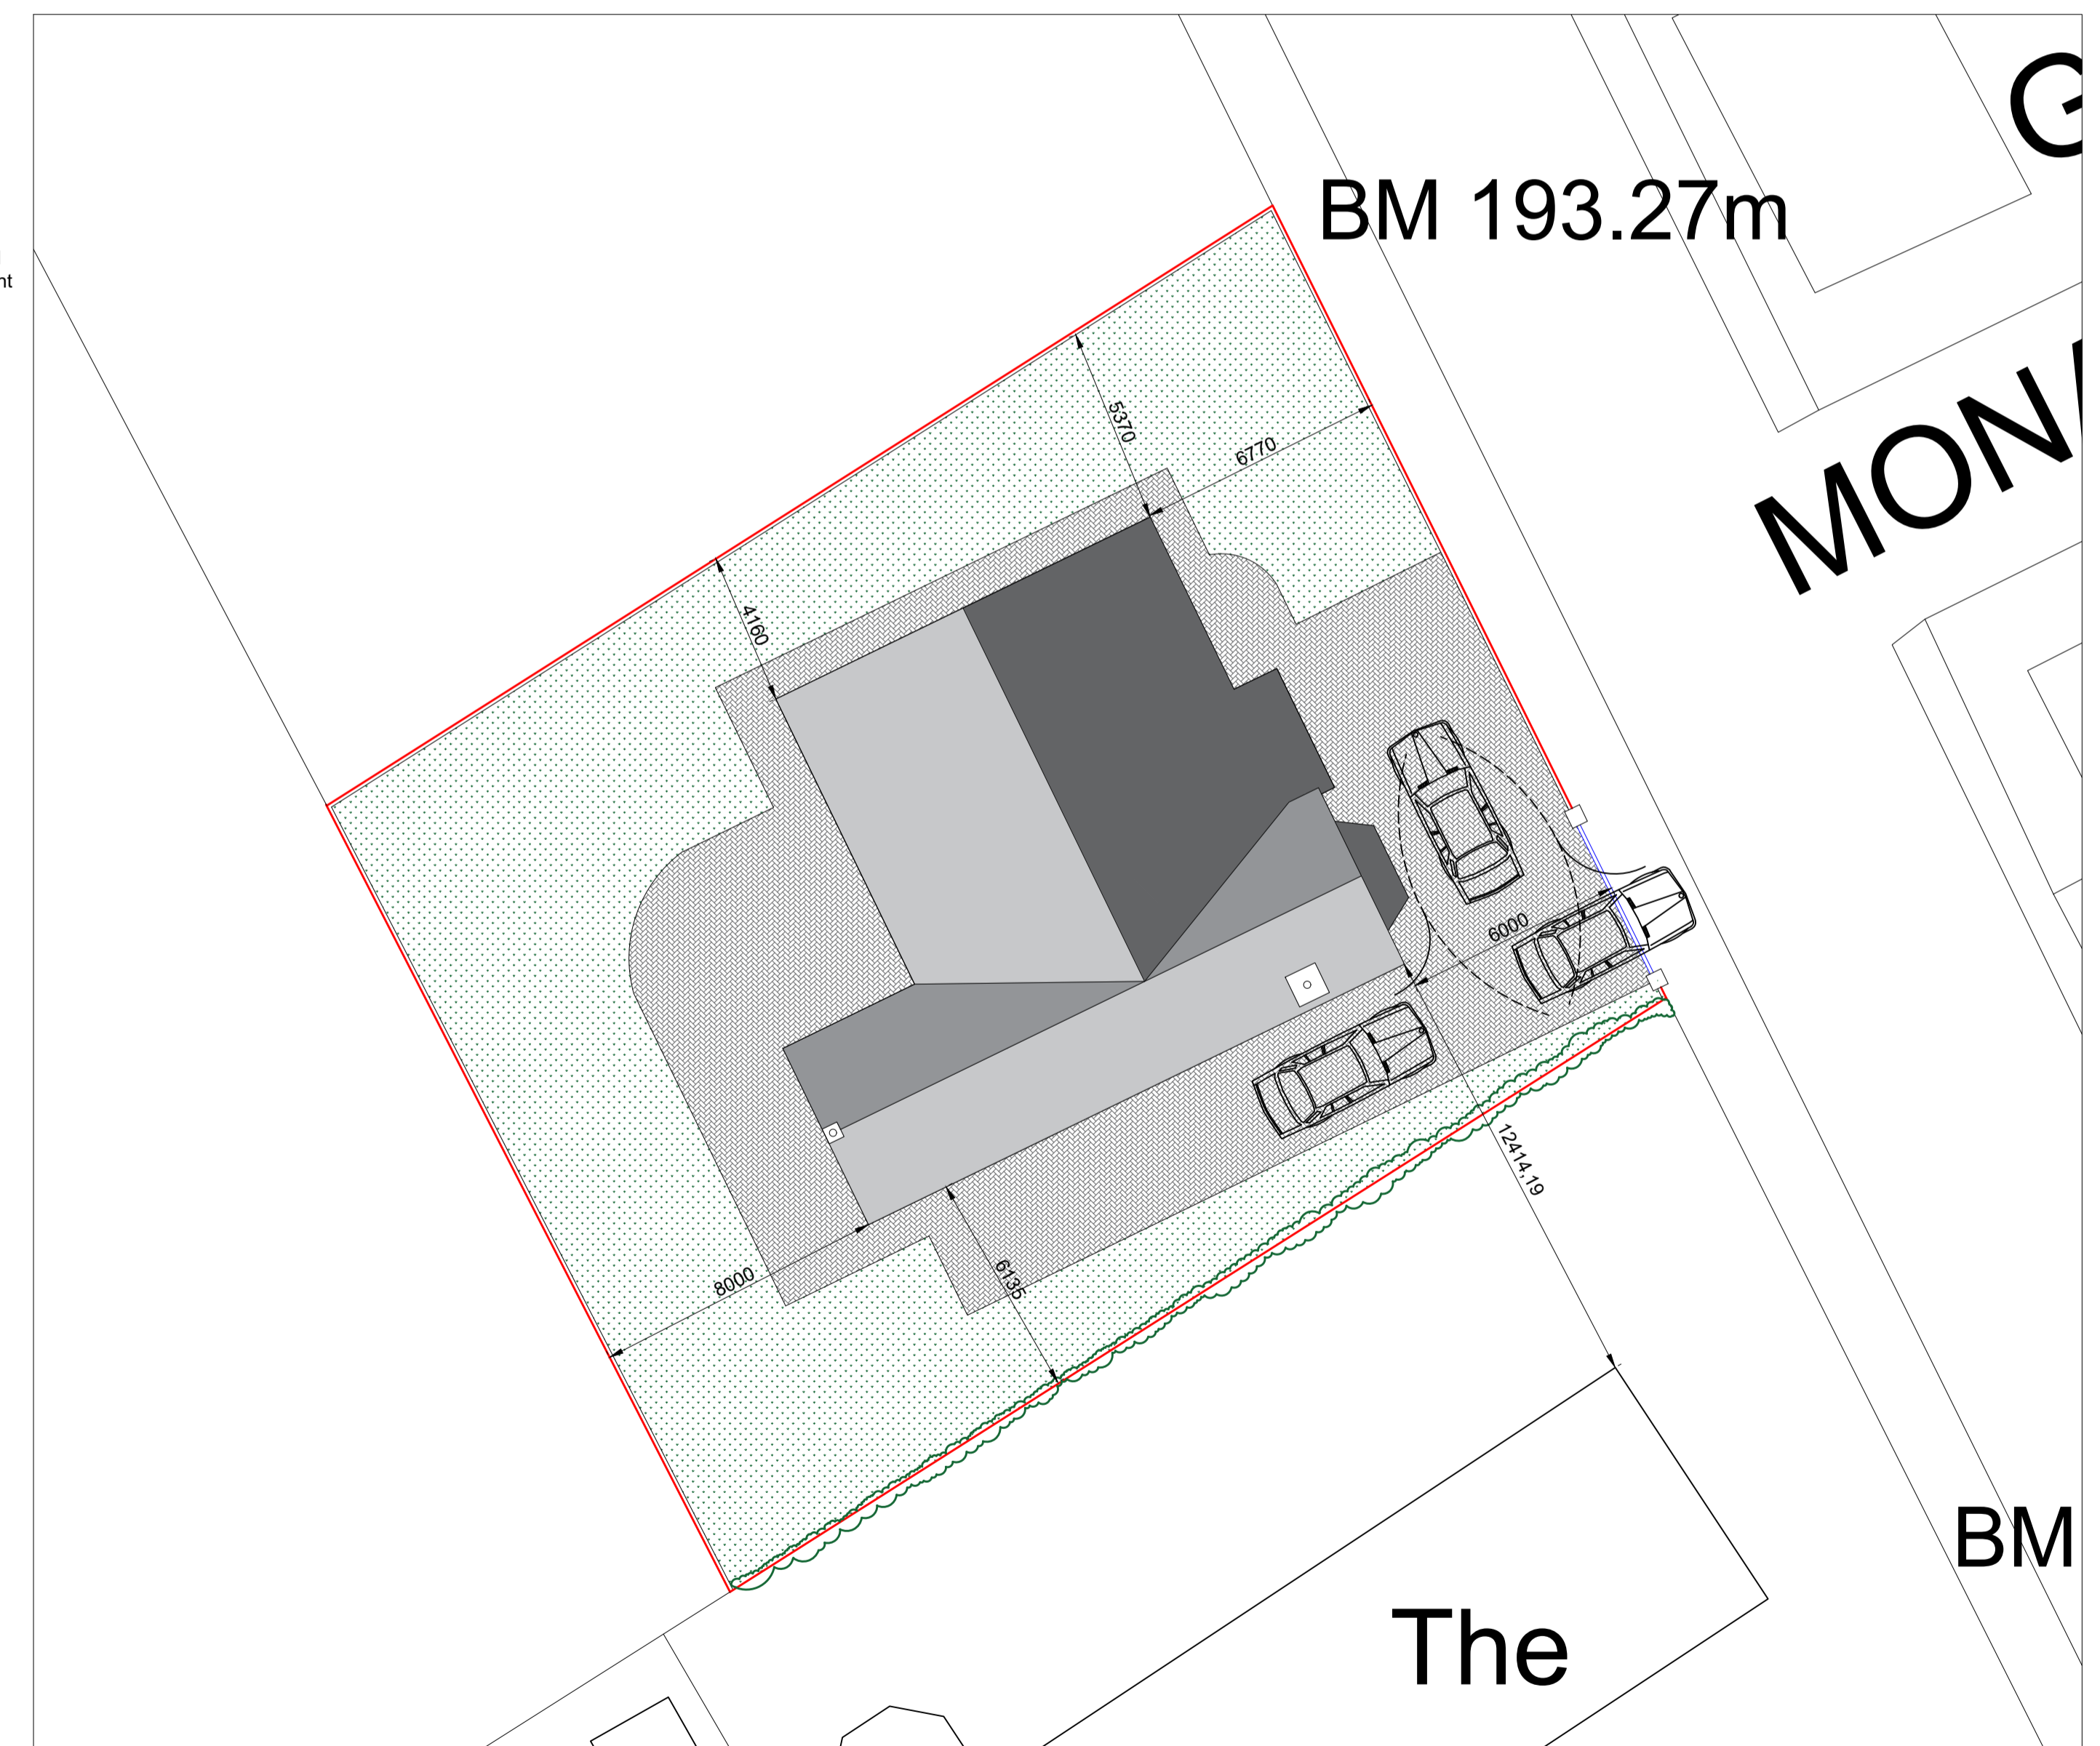

East Elevation

South Elevation

North Elevation

West Elevation

Site Layout Plan

Address	Plot 2 Arlecdon Road, Arlecdon, Frizington, Cumbria		
Project	Proposed Dormer Bungalow Proposed Dwelling Elevations Plan		
Ref	P2AR-KM-003	Rev	-
Scale	1/50 & 150	Date	2nd Jan 2023
Client	Mr & Mrs McGonagle	Paper Size	A3