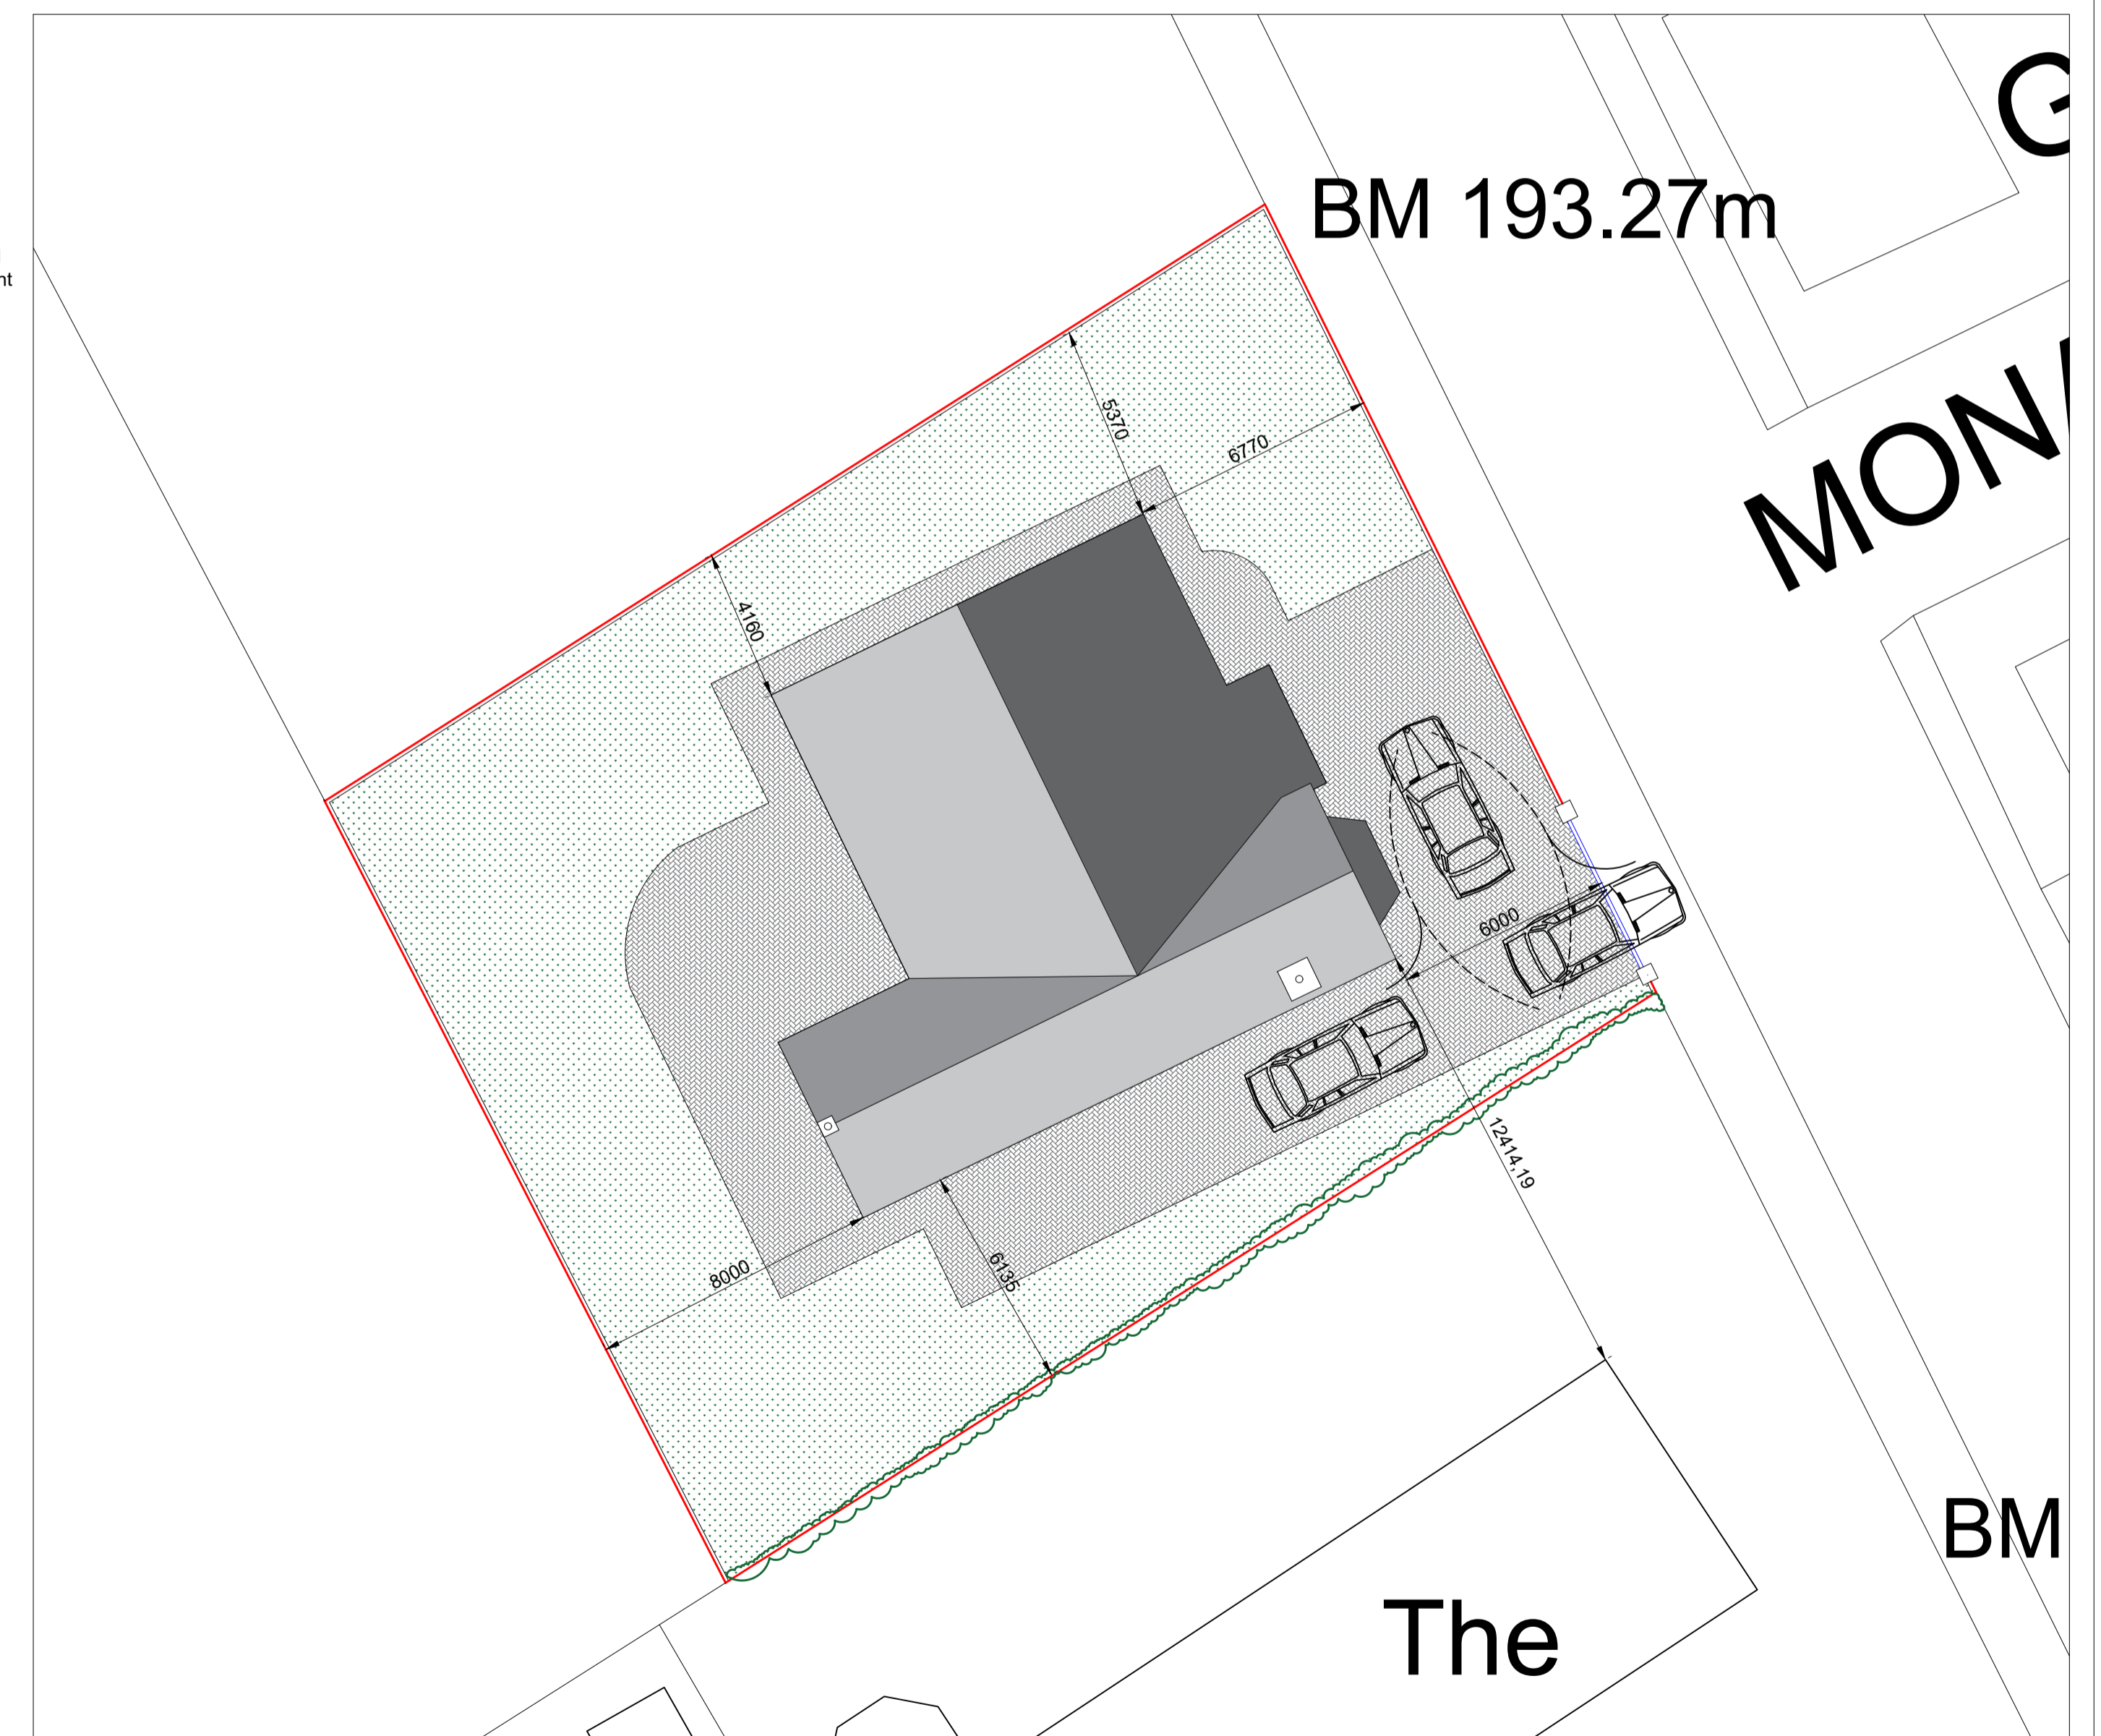

East Elevation

South Elevation

North Elevation

West Elevation

Site Layout Plan

Address	Plot 2 Arlecdon Road, Arlecdon, Frizington, Cumbria		
Project	Proposed Dormer Bungalow Proposed Dwelling Elevations Plan		
Ref	P2AR-KM-003	Rev	-
Scale	1/50 & 150	Date	2nd Jan 2023
Client	Mr & Mrs McGonagle	Paper Size	A3