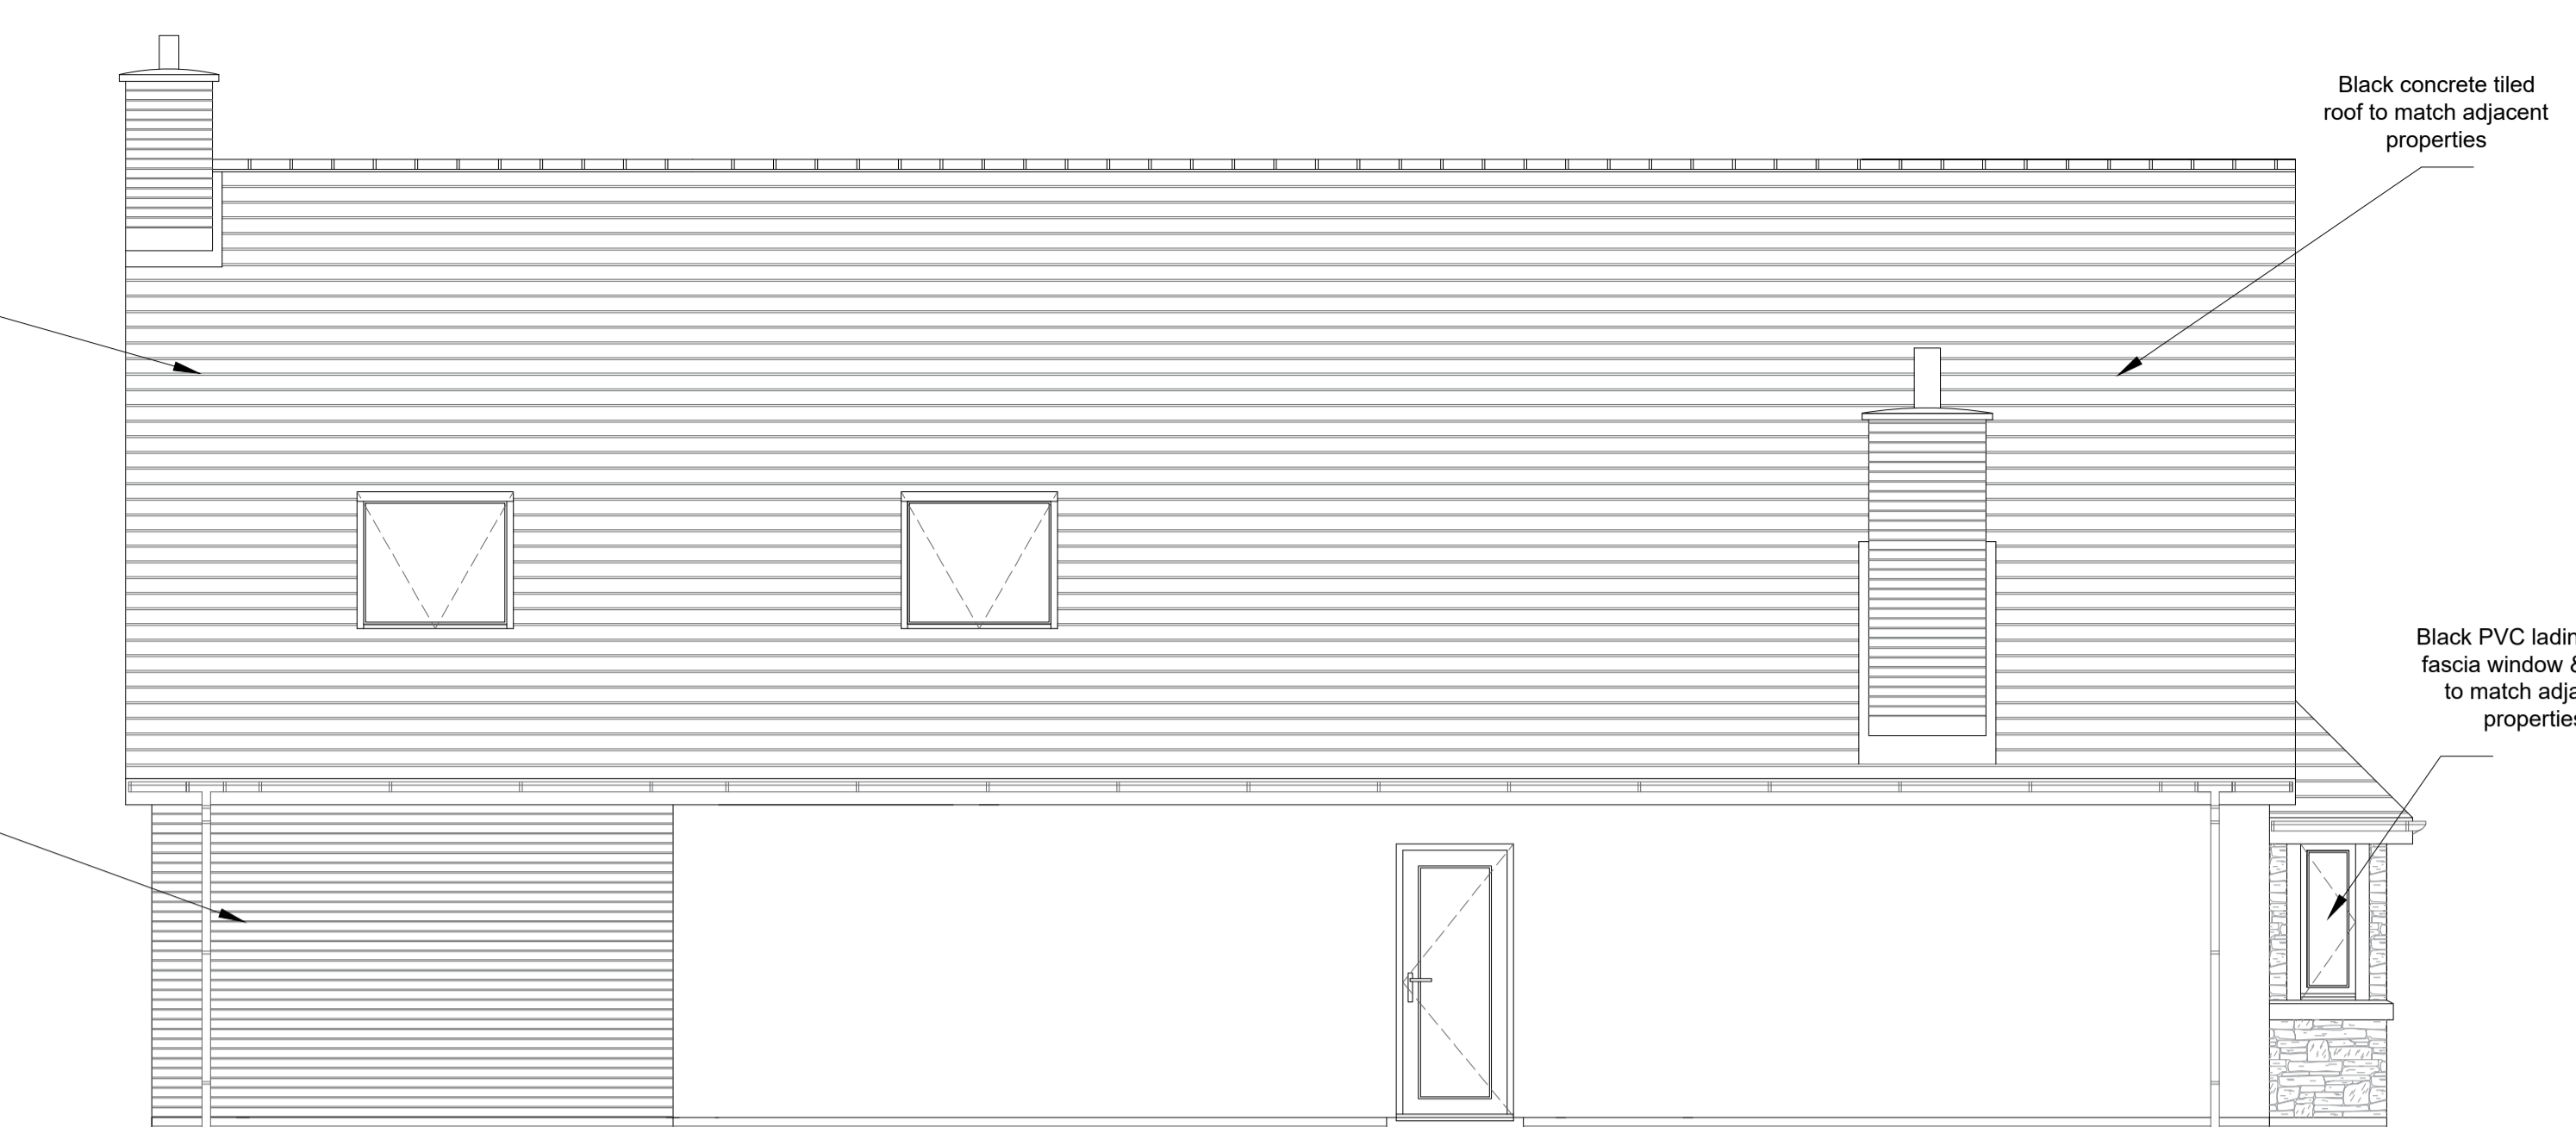

East Elevation

South Elevation

North Elevation

West Elevation

Site Layout Plan

Address	Plot 2 Arlecdon Road, Arlecdon, Frizington, Cumbria		
Project	Proposed Dormer Bungalow Proposed Dwelling Elevations Plan		
Ref	P2AR-KM-003	Rev	-
Scale	1/50 & 150	Date	2nd Jan 2023
Client	Mr & Mrs McGonagle	Paper Size	A3