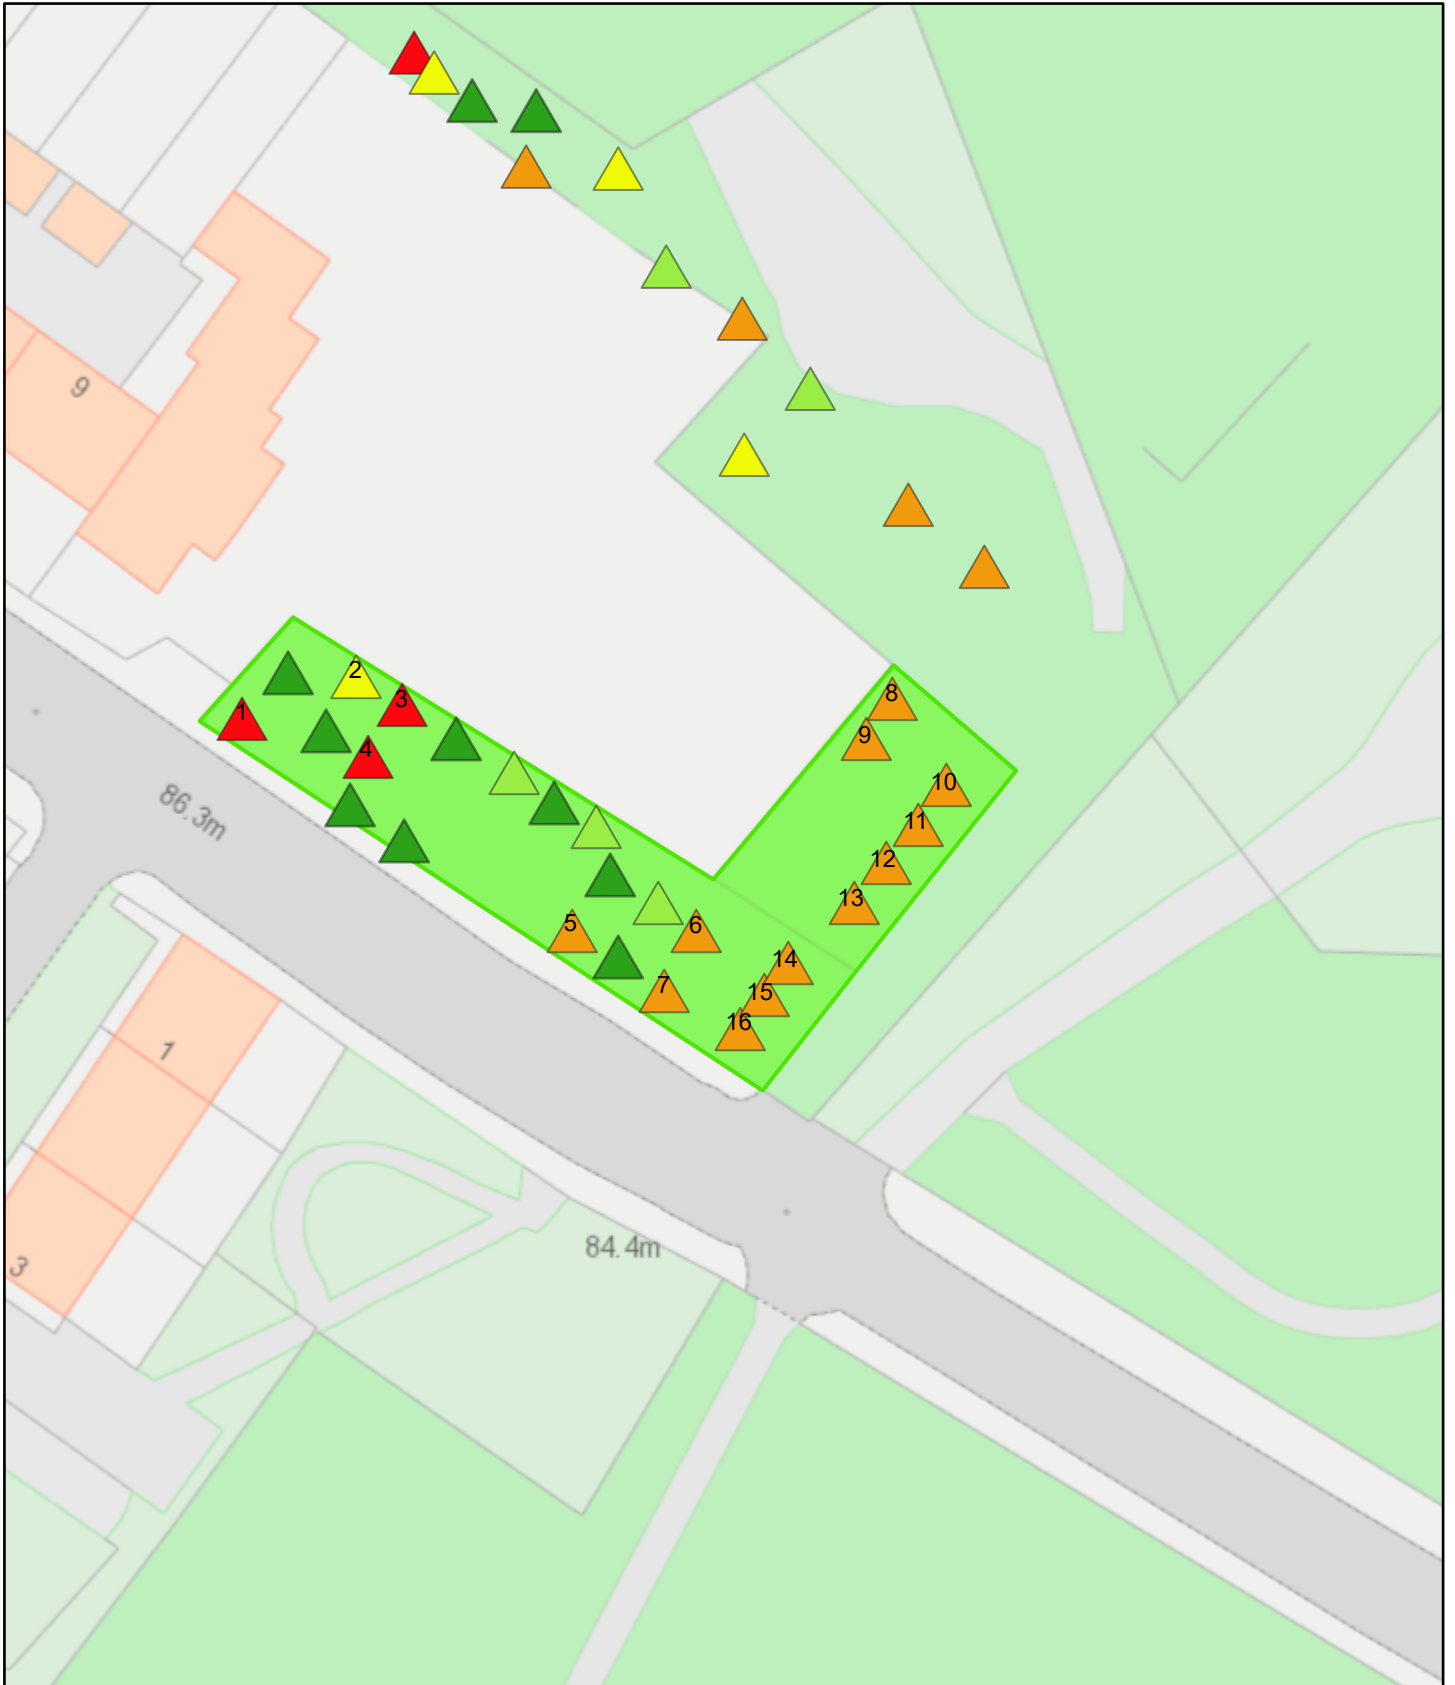

ArcGIS Web Map

2/6/2024, 10:30:32 AM

- Tree Conditions
- good
 - fair/good
 - Fair
 - Poor
 - Poor dangerous
 - Tree Preservation Orders

Ordnance Survey data © Crown copyright and database right 2023. OS 100030994.