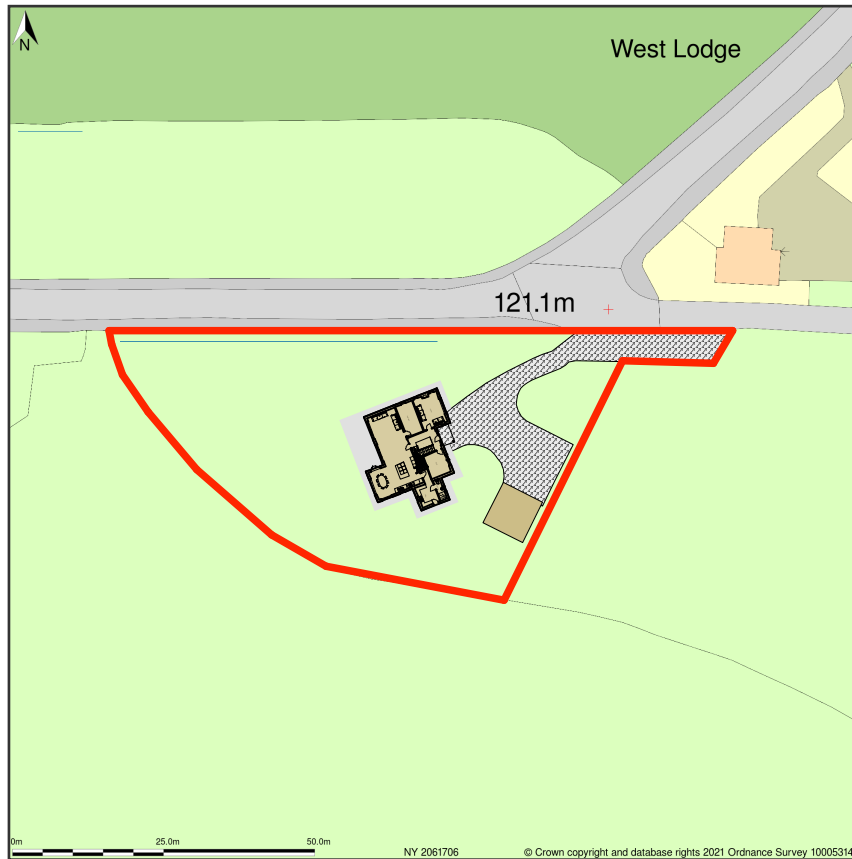

5 West End, Rheda Park, Frizington, Cumbria, CA26 3AB

Site Plan shows area bounded by: 301990.11, 516996.85 302131.53, 517138.27 (at a scale of 1:1250), OSGridRef: NY 2061706. The representation of a road, track or path is no evidence of a right of way. The representation of features as lines is no evidence of a property boundary.

Produced on 23rd Jun 2021 from the Ordnance Survey National Geographic Database and incorporating surveyed revision available at this date. Reproduction in whole or part is prohibited without the prior permission of Ordnance Survey. © Crown copyright 2021. Supplied by www.buyaplan.co.uk a licensed Ordnance Survey partner (100053143). Unique plan reference: #00644655-DAB489