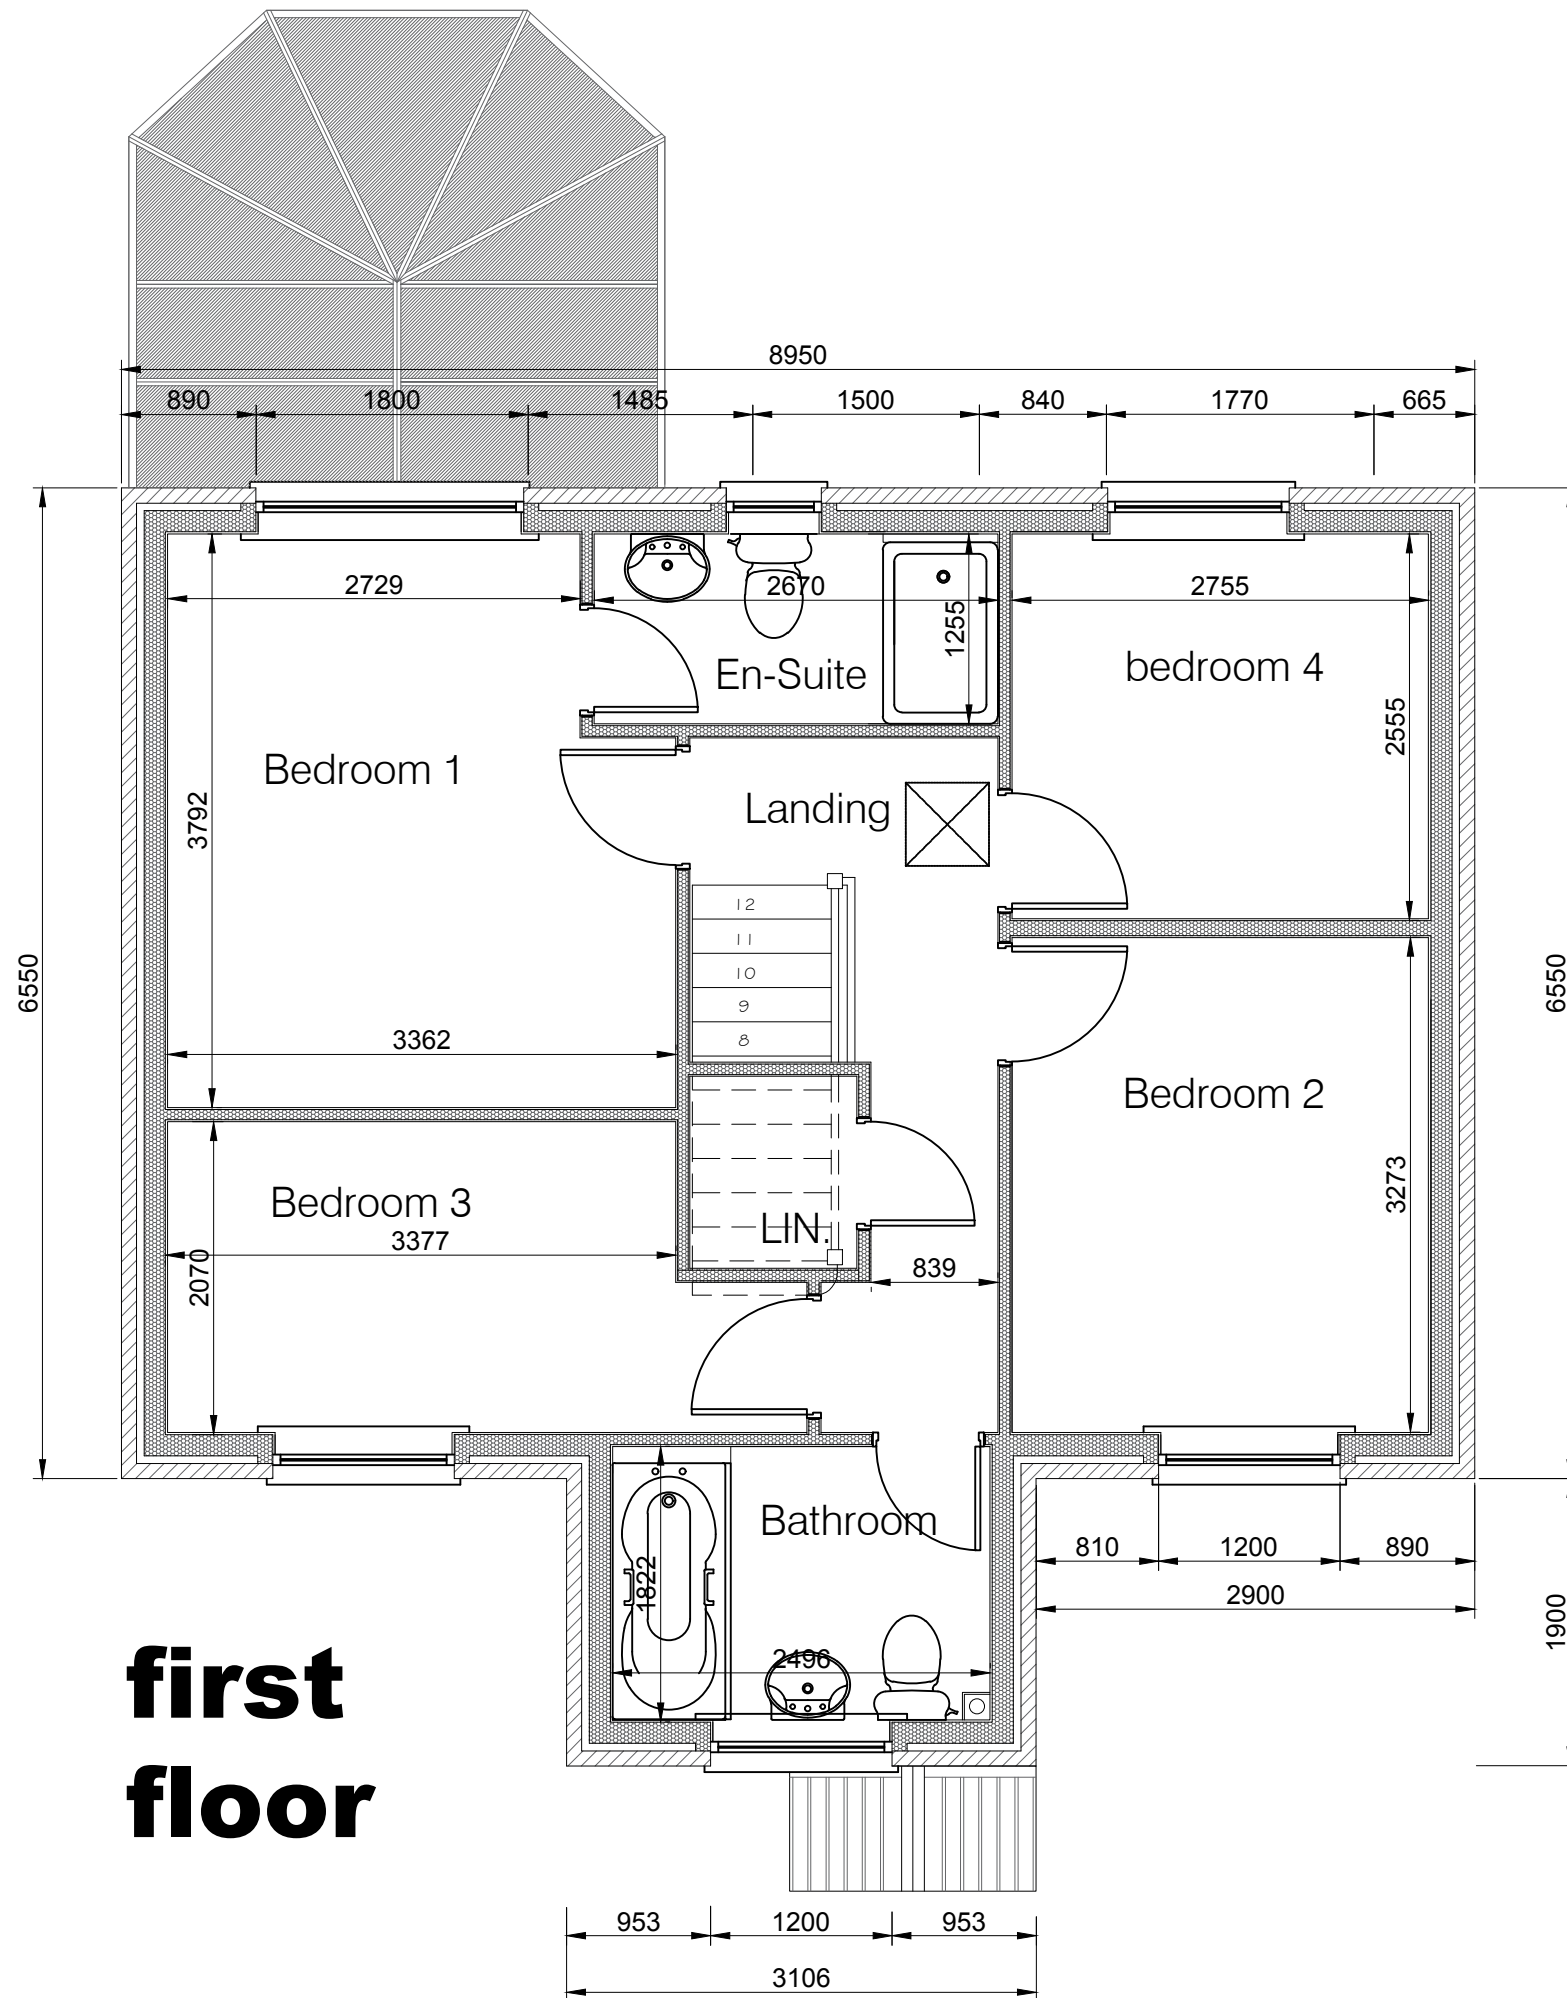

Total First Floor - 54.3m²
Bedroom 1 (Inc ensuite) - 15.4m²
Bedroom 2 - 9.0m²
Bedroom 3 - 7.8m²
Bedroom 4 - 7.0m²
Bathroom - 5.4m²
Landing - 6.7m²

first floor

Address	Land Adj Methodist Church Moresby Parks, Whitehaven, Cumbria, CA28 8XG		
Project	Proposed 5No Dwelling & Infrastructure Proposed Type B - First Floor Plan		
Ref	MJL-DS-013	Rev	-
Scale	1/50	Date	3rd July 2021
Client	Mr Michael Jordan	A3 Paper size	