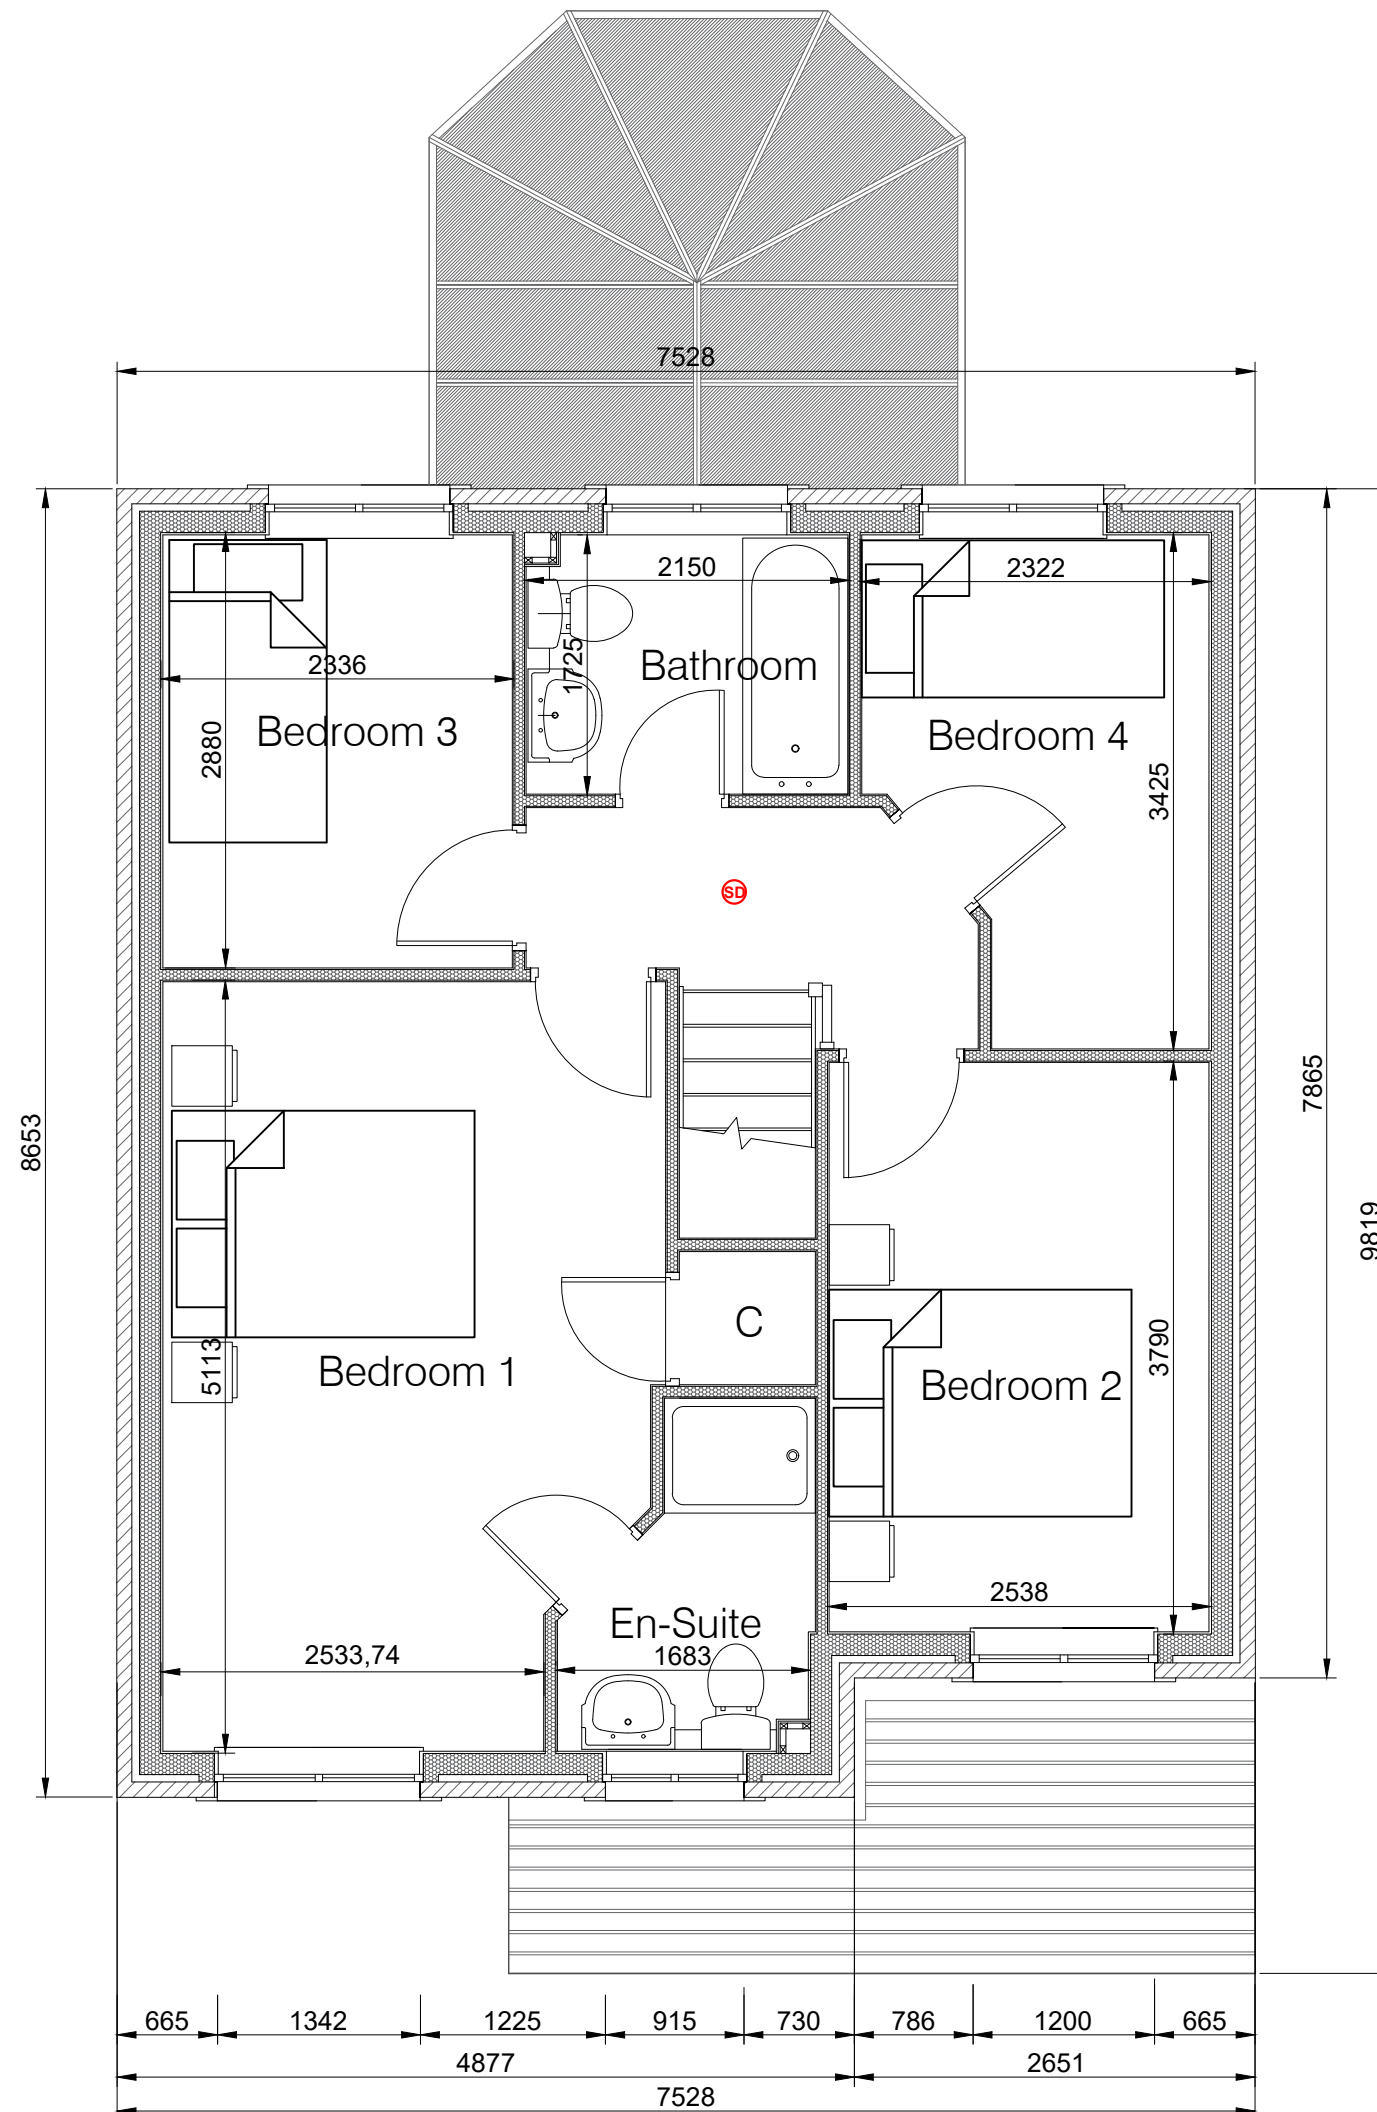

Total First Floor - 54.0m²
Bedroom 1 - 20.3m²
Bedroom 2 - 9.5m²
Bedroom 3 - 6.7m²
Bedroom 4 - 6.7m²
Bathroom - 3.7m²
Landing - 3.6m²

Address	Land Adj Methodist Church Moresby Parks, Whitehaven, Cumbria, CA28 8XG		
Project	Proposed 5No Dwelling & Infrastructure Proposed Type A First Floor - RH		
Ref	MJL-DS-007	Rev	-
Scale	1/50	Date	3rd July 2021
Client	Mr Michael Jordan	A3 Paper size	