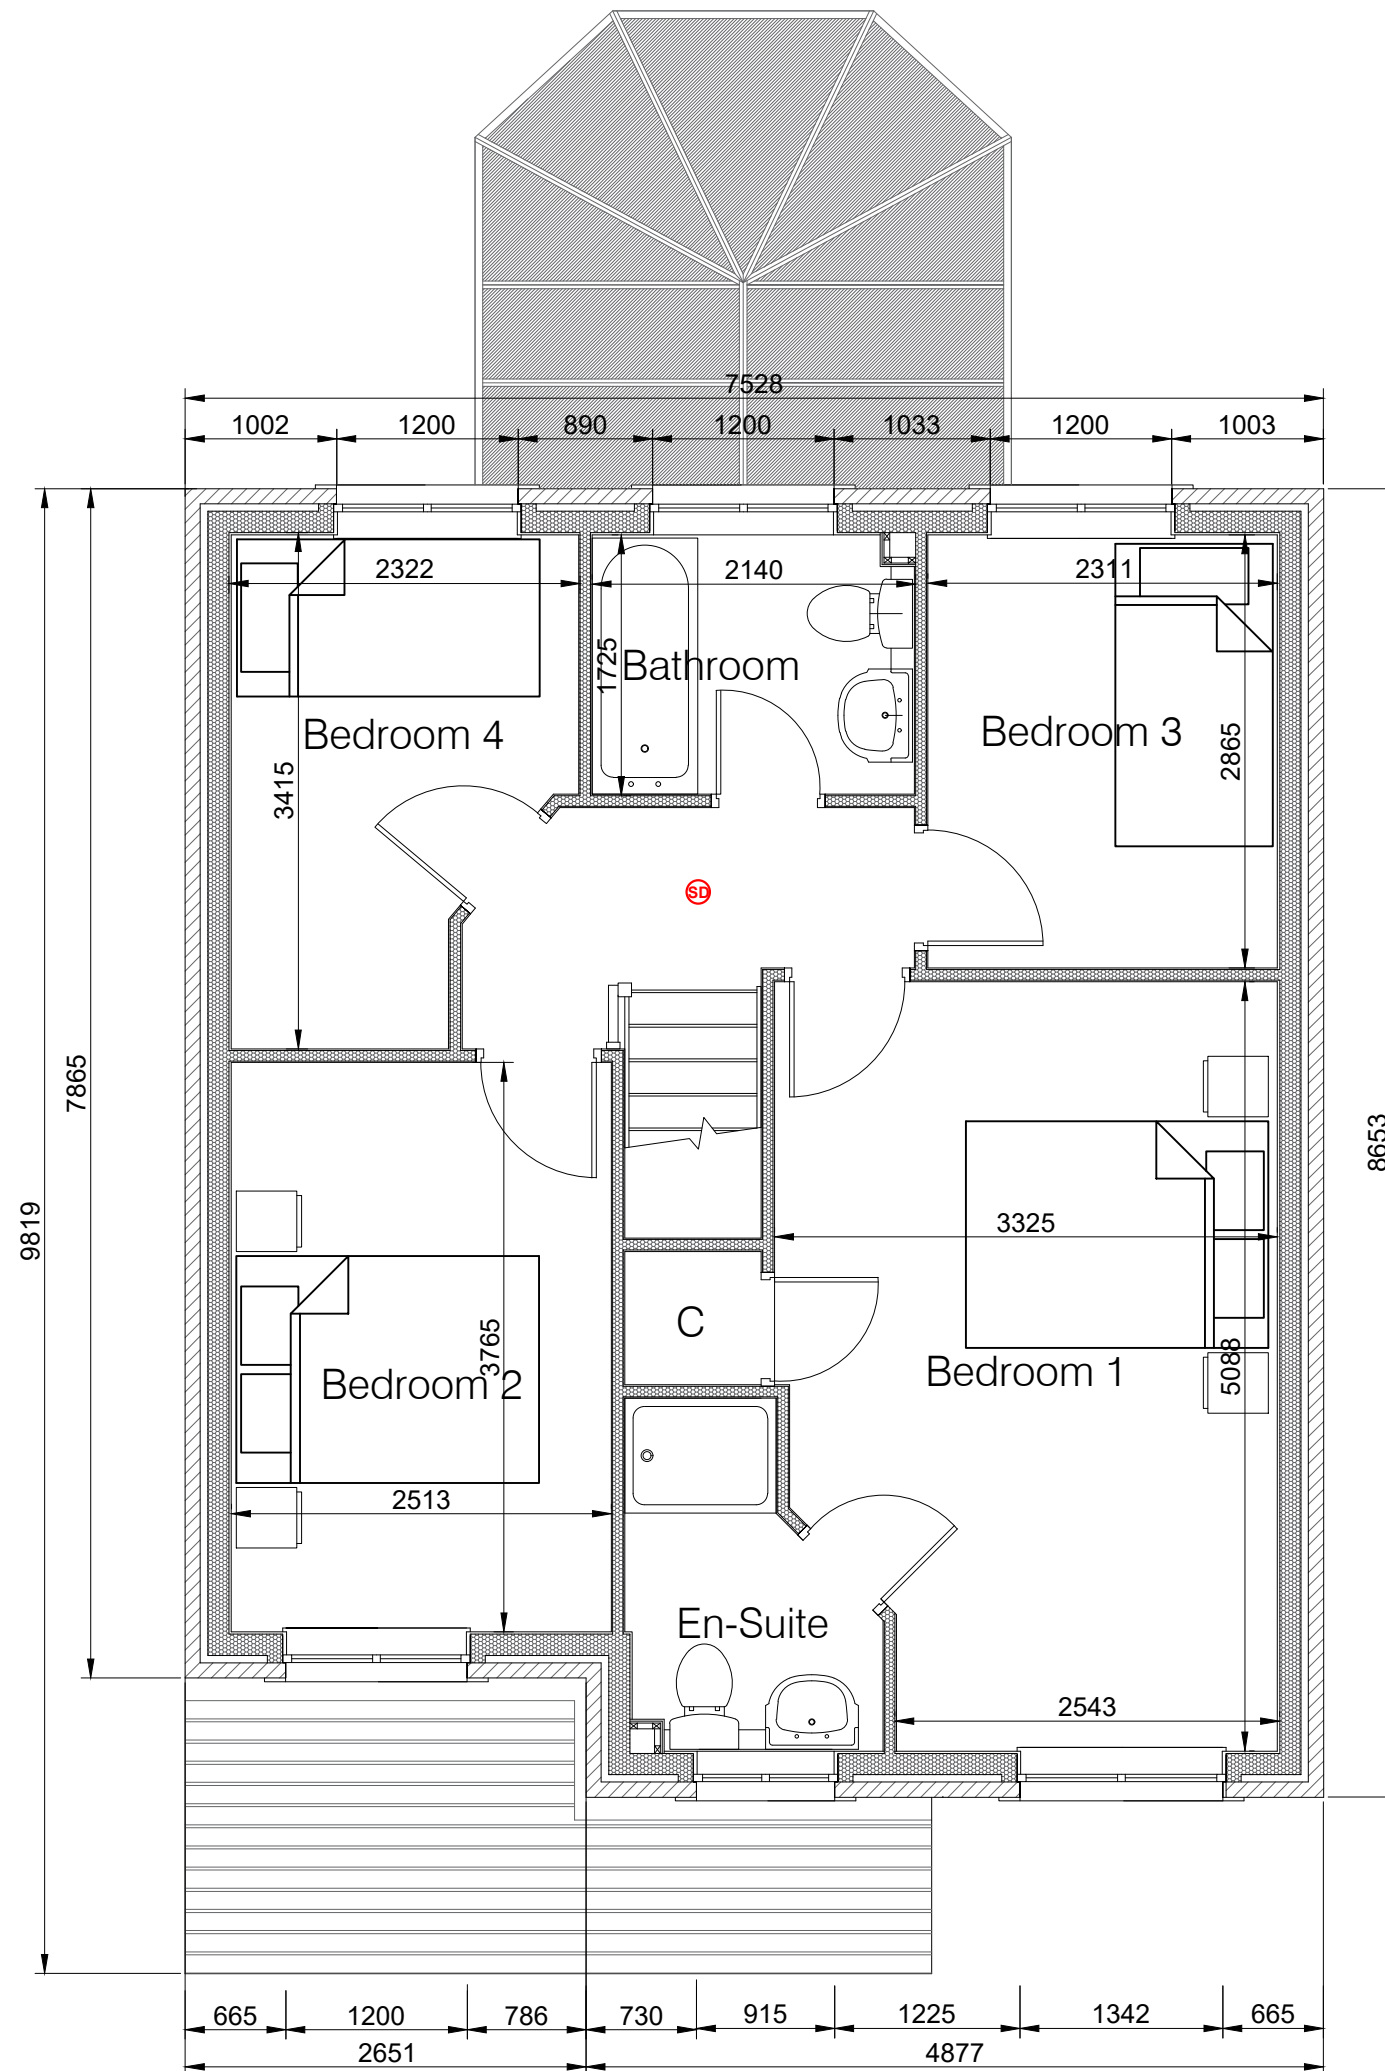

Total First Floor	- 54.0m²
Bedroom 1	- 20.3m²
Bedroom 2	- 9.5m²
Bedroom 3	- 6.7m²
Bedroom 4	- 6.7m²
Bathroom	- 3.7m²
Landing	- 3.6m²

Address	Land Adj Methodist Church Moresby Parks, Whitehaven, Cumbria, CA28 8XG		
Project	Proposed 5No Dwelling & Infrastructure Proposed Type A First Floor - LH		
Ref	MJL-DS-006	Rev	-
Scale	1/50	Date	3rd July 2021
Client	Mr Michael Jordan		A3 Paper size