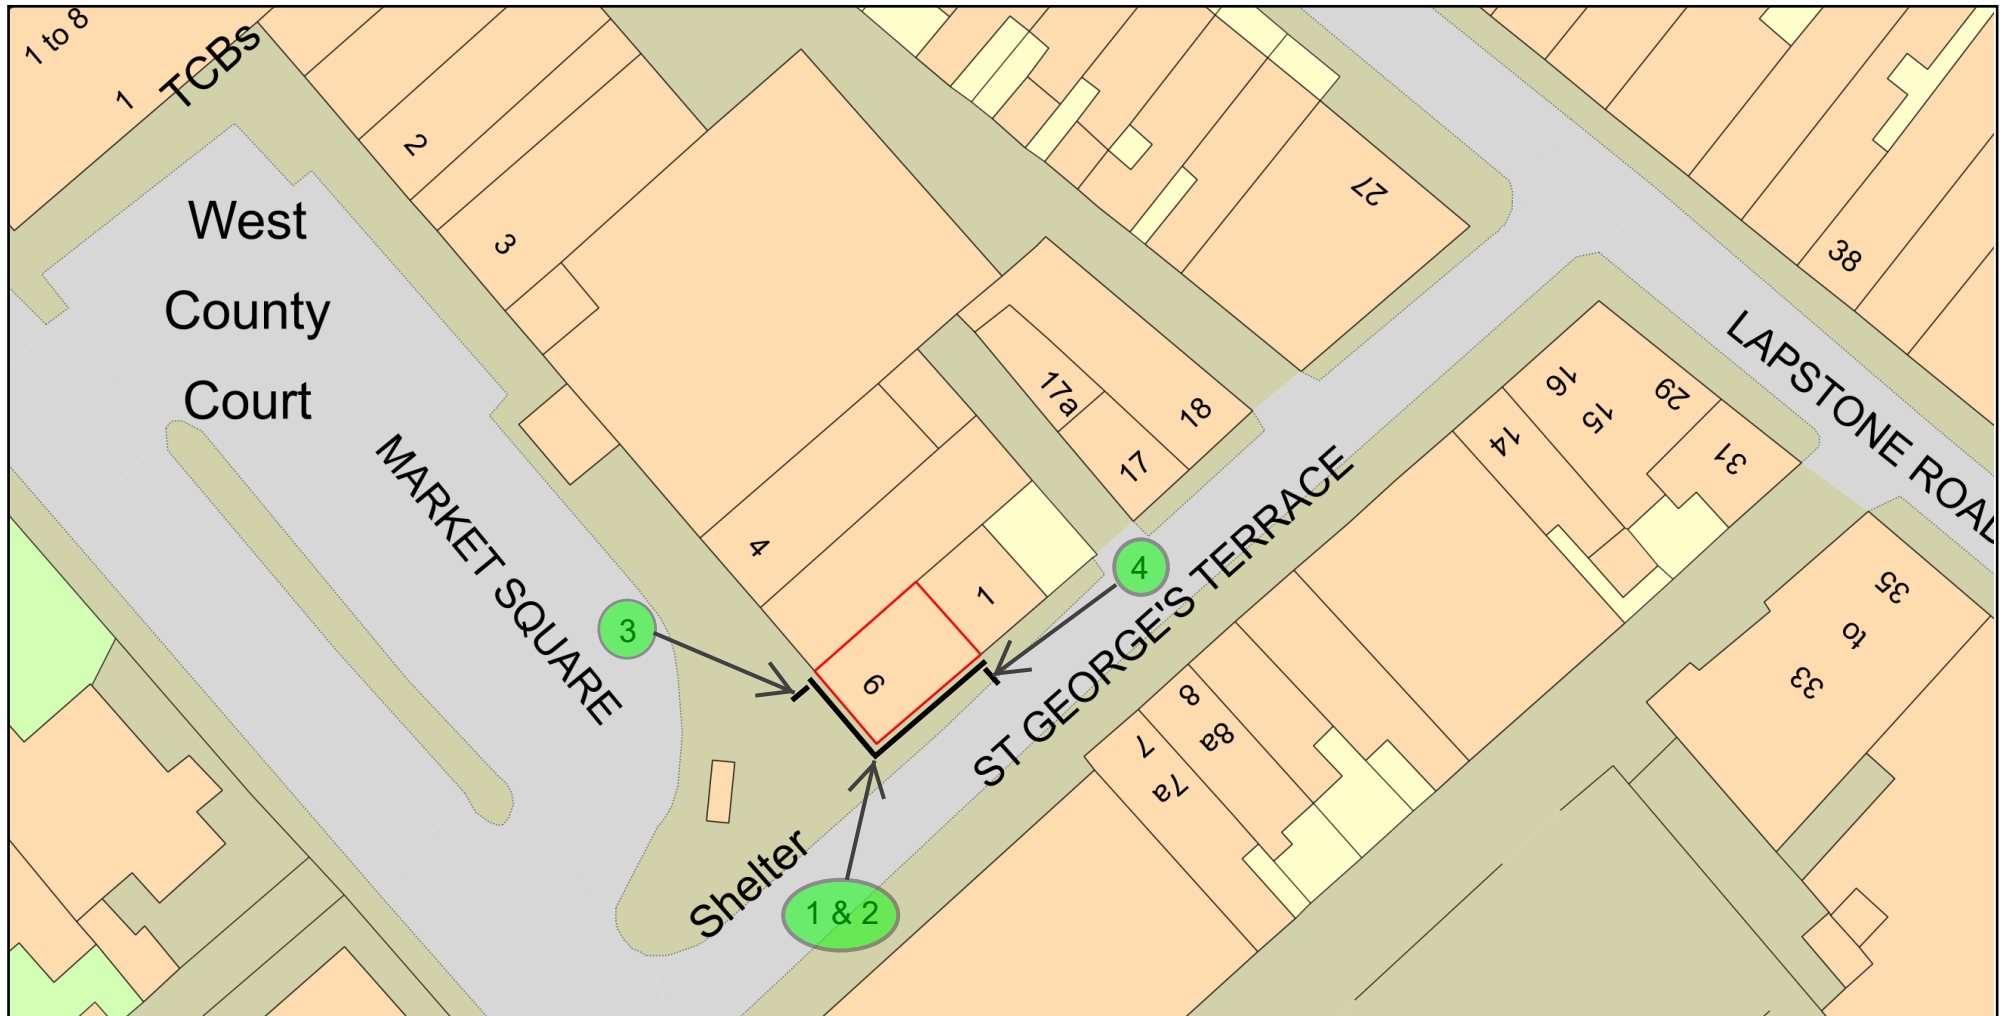

FBS Millom - LA18 4HZ

Plan Produced for: Wood & Wood Signs

Date Produced: 15 Sep 2023

Plan Reference Number: TQRQM23258143045872

Scale: 1:500 @ A4

© Crown copyright and database rights 2023 OS 100042766