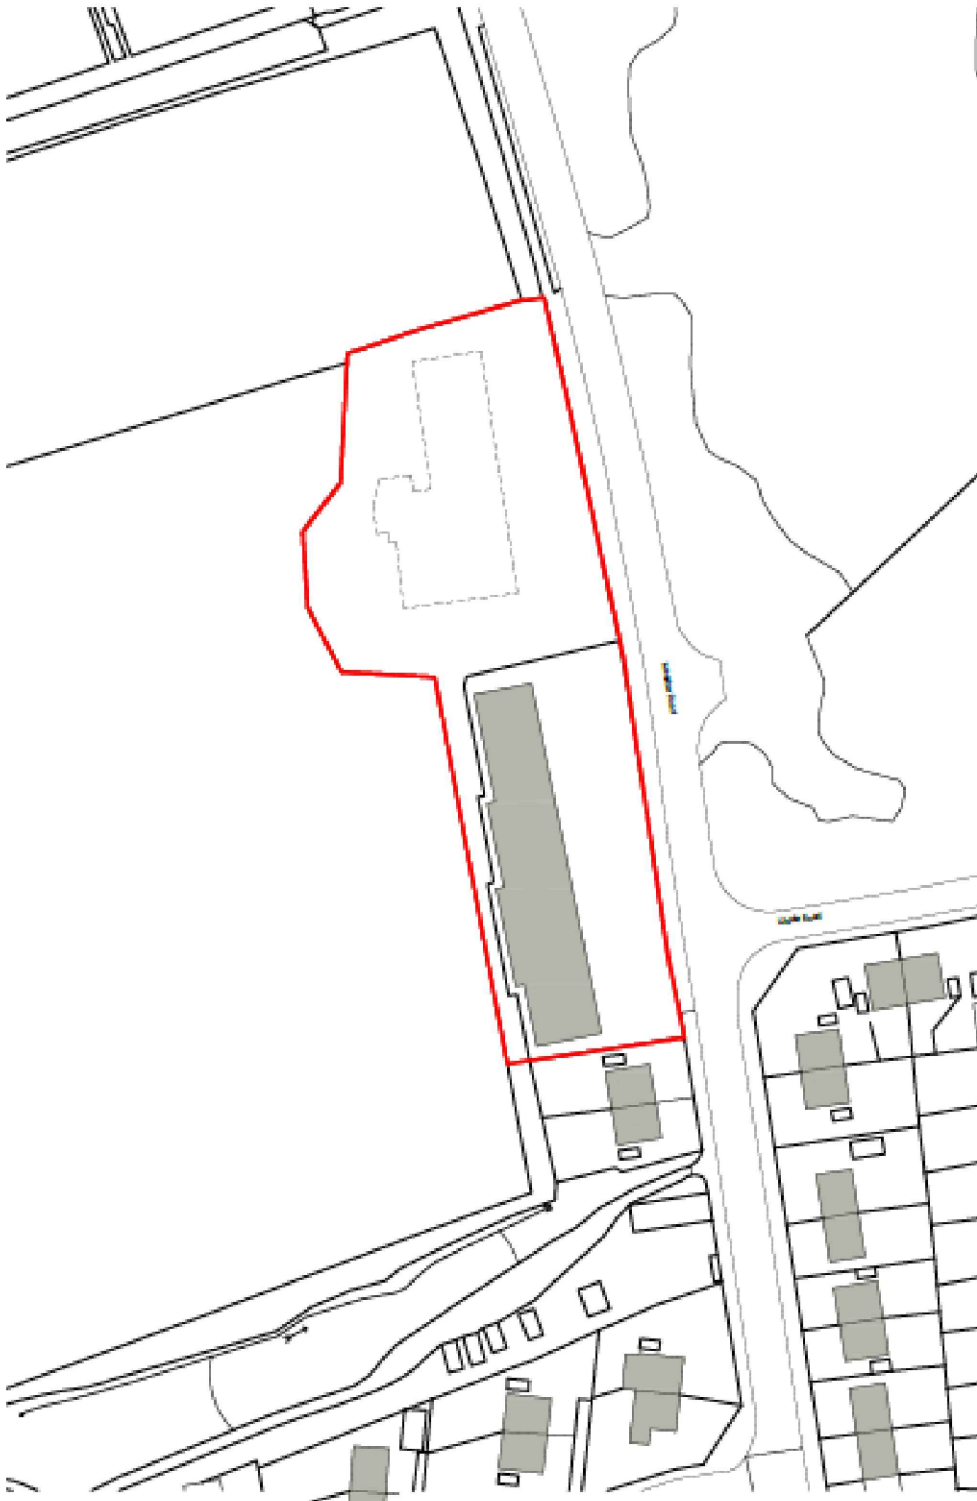

Rev	Details	Date	By	Chk
DATE	01.11.19	DRAWN	H51	
SCALE	1:1250@A4	CHK	H51	

Meadow Road, Mirehouse

Location Plan

Dwg No	Rev
H51-1027-006	--

Home Group®